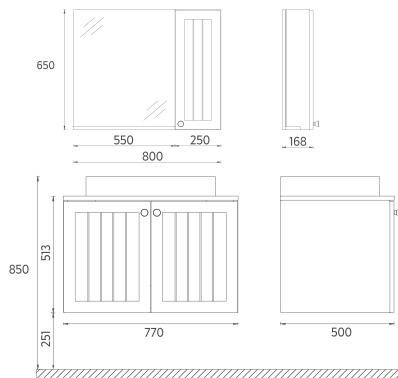

EVA

EVA Washbasin Unit, 80 cm

1. **Features**
   770 x 500 x 513 mm
   · Body Thermoform
   · Soft Close Door

Washbasin included

24EVS311090I
24EV1311070I

Washbasin Cabinet, Satin Taupe
80 cm Mirror Cabinet, Satin Taupe

! Compatible Washbasins:
10SQ50057

MEZZO COLLECTION

FURNITURE