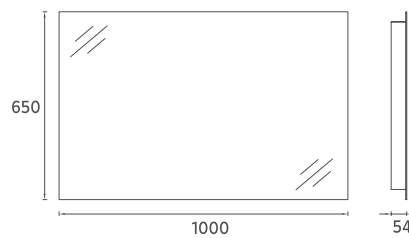

M3 Mirror, 100cm

Features

- **1000 x 54 x 650 mm**
- 4000 Kelvin Daylight
- Touch On/Off
- LED Mirror Frame

25OR4003100I **100 cm Mirror**