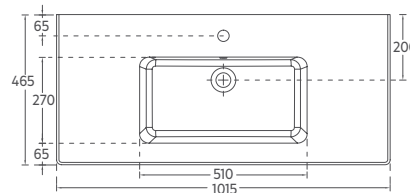

SISTEMA^T Flat Washbasin, 101 cm

10SL50101 Flat Washbasin

Features

1015 x 465 mm

- With Tap Hole
- With Overflow Hole
- Mounting Kit Not Included
- Suitable for Furniture & Wall Use