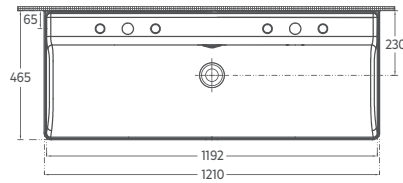

Artisan Edition

VEA Countertop Washbasin, 121 cm

10VAS5121

Countertop Washbasin

Features

1210 x 465 mm

- With Tap Hole
- V Shaped Overflow Hole
- Suitable for Furniture & Wall Use
- Pop-up Included