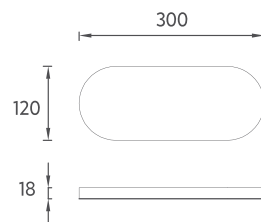

RINATO Shelf, 30 cm

Features

300 x 18 x 120 mm

- Lacquer Shelf

21PN9013030I	30 cm Wall Shelf, Pastel Green
21PN9012030I	30 cm Wall Shelf, Cream
21PN9005030I	30 cm Wall Shelf, Stone Grey