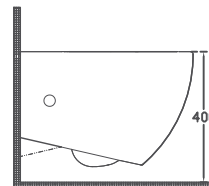

INFINITY ClearRim Plus SensoClean Wall Hung WC

10NFS10261 ClearRim Plus Wall Hung WC, Cold Water Inlet
40KF02001 F50 WC Seat
Wall Hung WC + F50 WC Seat

Features

- SmartFix Plus
- Mounting Kit Included
- Concealed Cistern Should Be Adjusted To 4L
- Integrated Bidet Valve With Sensor
- WC Seat (Soft-Close, Quick Release) Must Be Ordered Separately