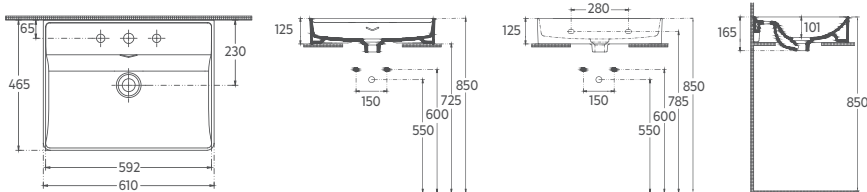

VEA Countertop Washbasin, 61 cm

10VAS5061 **Countertop Washbasin**

1. **Features**
   610 x 465 mm
   · With Tap Hole
   · V Shaped Overflow Hole
   · Suitable for Furniture & Wall Use
   · Pop-up Included