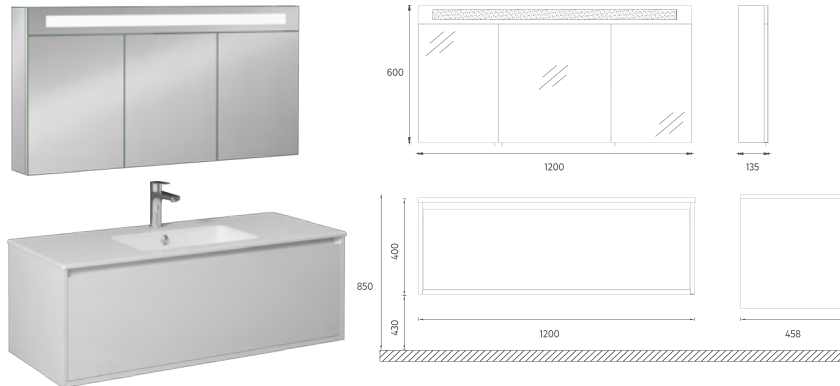

PRO Washbasin Cabinet, 120 cm

Features

- 1200 x 400 x 458 mm
- Glossy Lacquer Body
- Lacquer Single Drawer
- LED Mirror
- Soft Close Drawer
- Metal Sided Full-Extension Drawer

Washbasin included

21MGS301120I	Washbasin Cabinet, White
21MGS370120I	Washbasin Cabinet, Light Grey
21MGS308120I	Washbasin Cabinet, Sand Beige
21MGS380120I	Washbasin Cabinet, Anthracite
22OR2600120I	120 cm Mirror Cabinet, with 3 Doors, LED
Washbasin Cabinet + Mirror Cabinet / WHITE SET	
Washbasin Cabinet + Mirror Cabinet / COLOR SET	

! Compatible Washbasins:
10SL51121