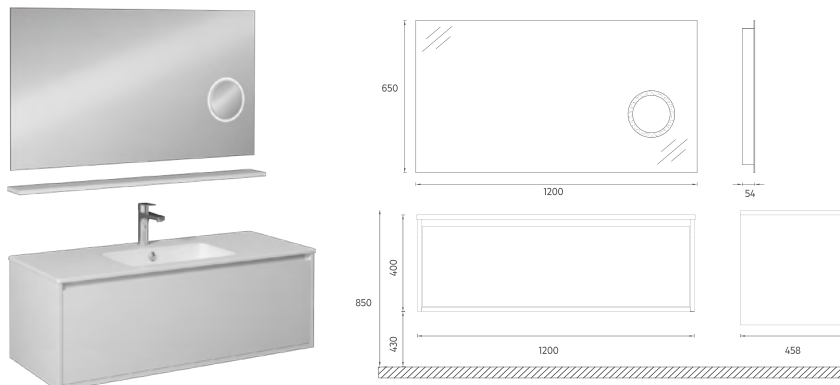

! Compatible Washbasins:
10SL51121

PRO Washbasin Cabinet, 120 cm

Features

- 1200 x 400 x 458 mm
- Glossy Lacquer Body
- Lacquer Single Drawer
- Magnifying Mirror with LED
- Soft Close Drawer
- Metal Sided Full-Extension Drawer