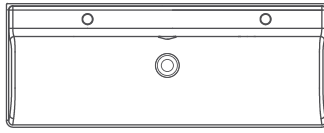

121
1210 x 465 mm

COUNTERTOP
WASHBASIN