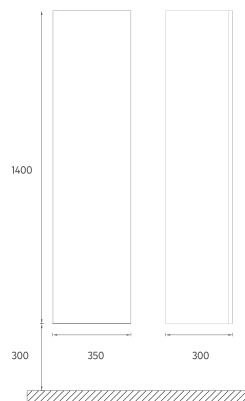

PRO Tall Cabinet, 35 cm

Features

- 350 x 1400 x 300 mm
- Glossy Lacquer Body
- Soft Close Door

21MG3101035I	35 cm Tall Cabinet, White Right
21MG3201035I	35 cm Tall Cabinet, White Left
21MG3107035I	35 cm Tall Cabinet, Light Grey Right
21MG3107035I	35 cm Tall Cabinet, Light Grey Left
21MG3108035I	35 cm Tall Cabinet, Sand Beige Right
21MG3208035I	35 cm Tall Cabinet, Sand Beige Left
21MG3104035I	35 cm Tall Cabinet, Anthracite Right
21MG3204035I	35 cm Tall Cabinet, Anthracite Left