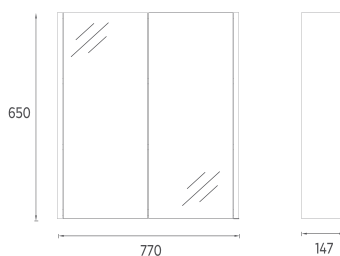

PRIMARIO COLLECTION

FURNITURE

TRIO Dolaplı Mirror, 80 cm

- Features**
770 x 147 x 650 mm
· Body MDF Lam
· Soft Close Door

- | | |
|--------------|------------------------------------|
| 24TR2588080I | 80 cm Mirror Cabinet, Detroit |
| 24TR2598080I | 80 cm Mirror Cabinet, Retro Silver |
| 24TR2576080I | 80 cm Mirror Cabinet, Retro Bronze |
| 24TR2565080I | 80 cm Mirror Cabinet, Latin Marble |