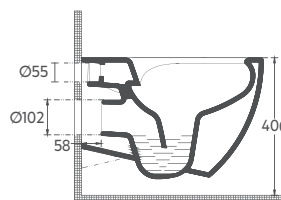

INFINITY Wall Hung WC, Technical Drawing