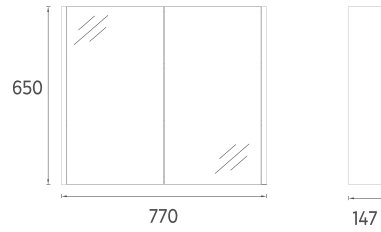

TRIO+ Cabinet Mirror, 80 cm

1. **Features**
   770 x 147 x 650 mm
   · Body MDF Lam
   · Soft Close Drawer

24TR25650801	80 cm Mirror Cabinet, Latin Marble
24TR25760801	80 cm Mirror Cabinet, Retro Bronze
24TR25980801	80 cm Mirror Cabinet, Retro Silver
24TR25990801	80 cm Mirror Cabinet, Detroit