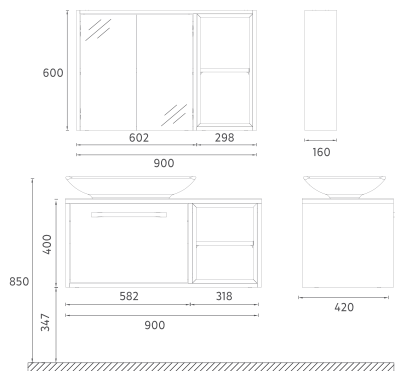

CAVALLI Washbasin Unit, 90 cm

Features

900 x 420 x 400 mm

- Body MDF Lam
- Drawer MDF Lam
- Soft Close Drawer
- Painted Glass Countertop
- Tandem Concealed Runner
- Glass Countertop

Washbasin included

1. 24CVS7970901 Washbasin Cabinet, Detroit
   - 24CV75900901 90 cm Mirror Cabinet, Detroit
2. **Washbasin Cabinet + Cabinet Mirror / SET**

! Compatible Washbasins:
10SY50065