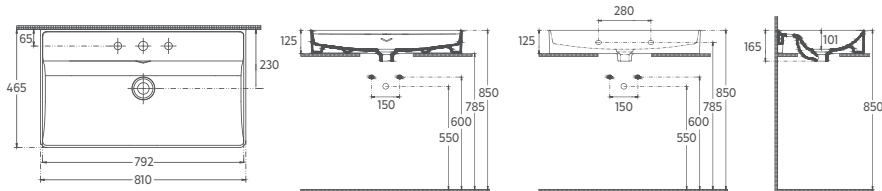

VEA Countertop Washbasin, 101 cm

10VAS5101

Countertop Washbasin

Features

1010 x 465 mm

- With Tap Hole
- V Shaped Overflow Hole
- Suitable for Furniture & Wall Use
- Pop-up Included

VEA Countertop Washbasin, 81 cm