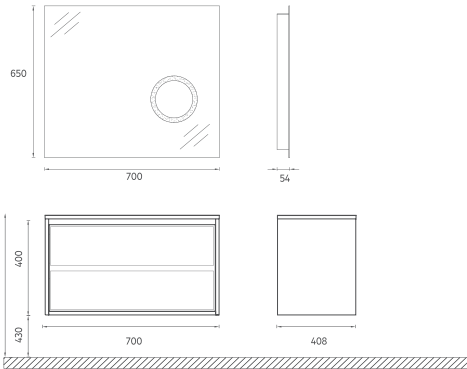

! Compatible Washbasins:
10SL50071

PRESTIGIO COLLECTION

FURNITURE

PRO Washbasin Unit, 70 cm

Features

700 x 500 x 458 mm

- Glossy Lacquer Body
- Lacquer Double Drawer
- Magnifying Mirror with LED
- Soft Close Drawer
- Metal Sided Full-Extension Drawer