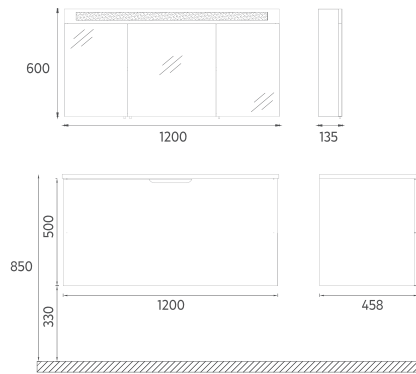

LIV Washbasin Unit, 120 cm

1. **Features**
   1200 x 400 x 458 mm
   · MDF Lam Body
   · MDF Lam Single Drawer
   · Soft Close Drawer
   · Soft Touch Surface

Washbasin included

24LVS221121I	Washbasin Cabinet, Lava
24LVS221120I	Washbasin Cabinet, Light Beige
22OR2600120I	120 cm Mirror Cabinet, with 3 Doors, LED
Washbasin Cabinet + Cabinet Mirror / SET	

! Compatible Washbasins:
10SL51121