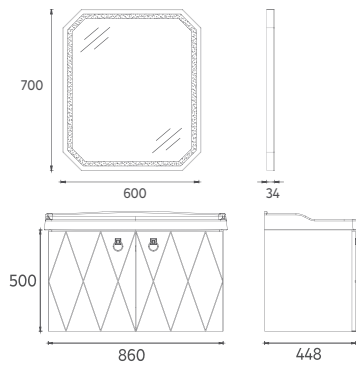

AGATHA

AGATHA Washbasin Unit, 90 cm

Features

860 x 448 x 500 mm

- Matte Lacquer Door
- Soft Close Door
- 4000 Kelvin Daylight LED

Washbasin included

21AHS1210901 Washbasin Cabinet, Butter Yellow

21AH11221701 LED Mirror

Washbasin Cabinet + Mirror

! Compatible Washbasins:
10ST50090

PRESTIGIO COLLECTION

FURNITURE