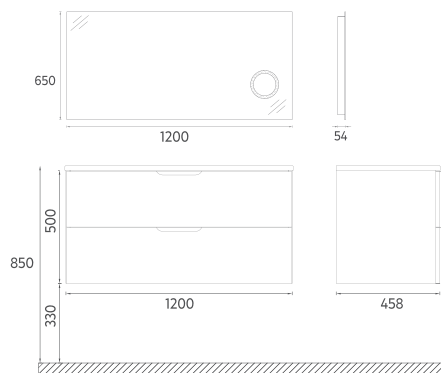

LIV Double Washbasin Unit, 120 cm

1. **Features**
   1200 x 500 x 458 mm
   · MDF Lam Body
   · MDF Lam Double Drawer
   · Soft Close Drawer
   · Soft Touch Surface

Washbasin included

1. 24LVS212121I Washbasin Cabinet, Lava
   - 24LVS212120I Washbasin Cabinet, Light Beige
   - 29OR4000120I 120 cm Magnifying Mirror with LED
2. **Washbasin Cabinet + Mirror / SET**

Compatible Washbasins:
10SL50121