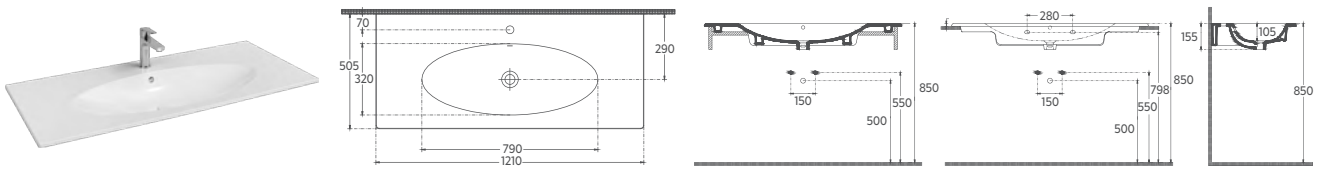

SISTEMA^X

SISTEMA^X Flat Washbasin, 121 cm

10SX50121

Flat Washbasin

Features

1210 x 505 mm

- With Tap Hole
- With Overflow Hole
- Mounting Kit Not Included
- Suitable for Furniture & Wall Use