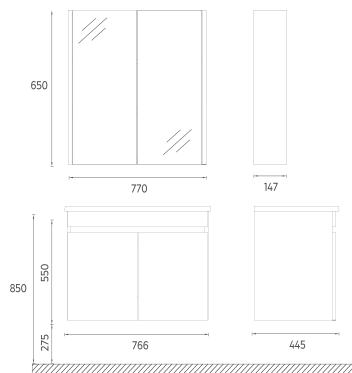

TRIO Washbasin Unit, 80 cm

1. **Features**
   650 x 460 x 620 mm
   · Body MDF Lam
   · Soft Close Door

Washbasin included

1. 24TRS476080I Washbasin Cabinet, Retro Bronze
   24TR2576080I 80 cm Mirror Cabinet, Retro Bronze
   Washbasin Cabinet + Mirror / SET

! Compatible Washbasins:
10LE50065