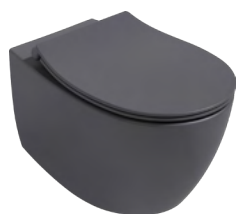

SENTIMENTI NEO Rimless Wall Hung WC Anthracite

Features

- Mounting Kit Included
- SmartFix Plus WC Seat Must Be Ordered Separately
- Suitable for Concealed Cistern
- The Inner Surface Is Also Colored
- WC Seat (Soft-Close / Quick Release)

10AR02010-2C
40D80200I-S

CleaRim Plus Wall Hung WC
D80 WC Seat Anthracite
Wall Hung WC + WC Seat