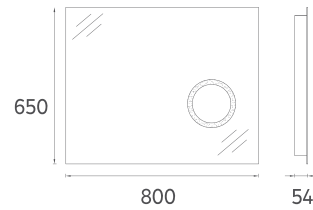

Magnifying Mirror with LED, 80 cm

Features

800 x 54 x 650 mm

- 4000 Kelvin Daylight
- Touch On/Off
- LED Mirror Frame
- Magnifying Mirror with LED Frame

29OR4000080I **80 cm Magnifying Mirror with LED**