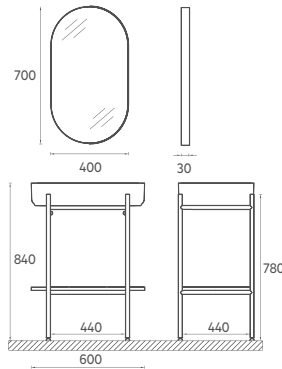

PUNO ART. Metal Profile Washbasin Unit, 60 cm

1. **Features**
   600 x 440 x 840 mm
   · Metal Profile
   · Matte Brass Coating

Washbasin included

1. 29PNS007063I Washbasin Cabinet, With ISVEA Blue Washbasin
   - 29PN4007040I Mirror
   - 21PN9004030I 30 cm Wall Shelf, Black
2. **Washbasin Unit + Washbasin + Mirror**

! Compatible Washbasins:
10NF65060-2Z