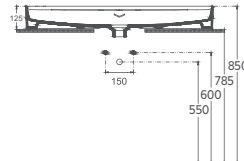

VEA Countertop Washbasin, 101 cm

10VAS5101

Countertop Washbasin

Features

1010 x 465 mm

- With Tap Hole
- V Shaped Overflow Hole
- Suitable for Furniture & Wall Use
- Pop-up Included