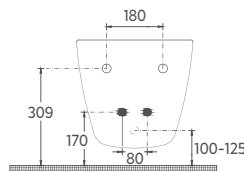

COLORISVEA

SANITARY WARE COUNTERTOP WASHBASINS

10NF65060-2L-TRZ

INFINITY Countertop Washbasin, 60 cm, Terrazzo Matte White

- Features**
- 600 x 400 x 120 mm
 - With Tap Hole
 - Without Overflow Hole
 - Sharp&Slim