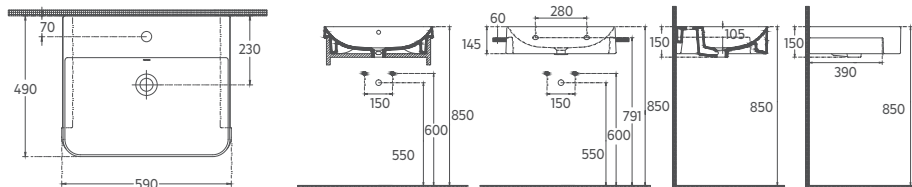

SOTT'AQUA Semi-Recessed Countertop Washbasin, 59 cm

10SQ51058

Semi-Recessed Countertop Washbasin

Features

590 x 490 mm

- With Tap Hole
- With Overflow Hole
- Sharp&Slim
- Suitable for Furniture & Wall Use
- Suitable for Counter Use