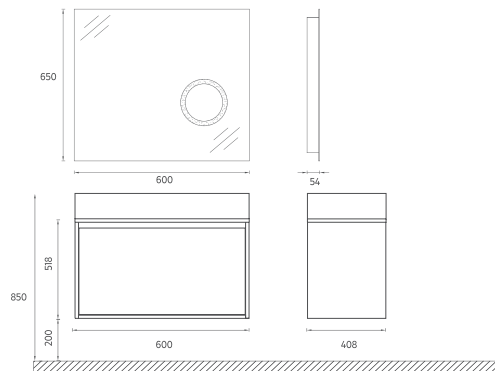

! Compatible Washbasins:
10SF50060

PRO Washbasin Unit, 60 cm

Features

- 600 x 400 x 458 mm**
- Glossy Lacquer Body
- Lacquer Single Drawer
- Magnifying Mirror with LED
- Soft Close Drawer
- Metal Sided Full-Extension Drawer