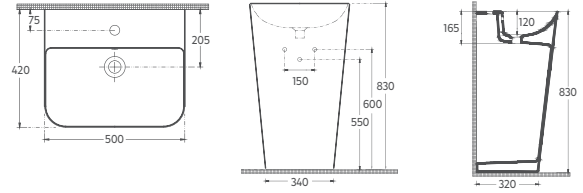

SOTT'AQUA

SOTT'AQUA Monoblock Washbasin, 50 cm

10SQ37001

Monoblock Washbasin

Features

500 x 420 x 830 mm

- With Tap Hole
- With Overflow Hole
- Sharp&Slim
- Wall Mount Only
- Backside Is Not Glazed