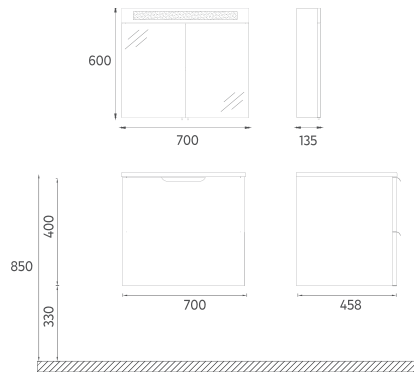

LIV Washbasin Unit, 70 cm

Features

700 x 400 x 458 mm

- MDF Lam Body
- MDF Lam Single Drawer
- Soft Close Drawer
- Soft Touch Surface

Washbasin included

24LVS221071I	Washbasin Cabinet, Lava
24LVS221070I	Washbasin Cabinet, Light Beige
22OR2600070I	70 cm Mirror Cabinet, with 2 Doors, LED
Washbasin Cabinet + Cabinet Mirror / SET	

! Compatible Washbasins:
10SL50071