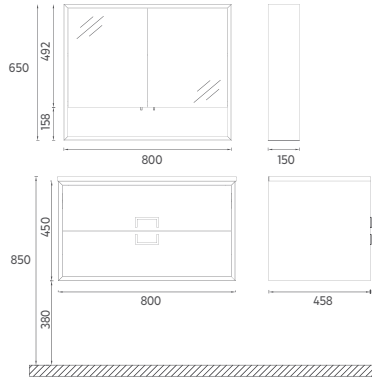

STEPP

STEPP Washbasin Unit, 80 cm

Features

800 x 458 x 450 mm

- Soft-Close Drawer
- Full-Extension Drawer
- Touch On / Off
- 4000 Kelvin Daylight LED

FURNITURE PRESTIGIO COLLECTION

Washbasin included

- 21SPS121080I Washbasin Cabinet, Anthracite
- 21SP1221080I Mirror Cabinet with Shelf
- **Washbasin Cabinet + Mirror**

! Compatible Washbasins:
10SL51081