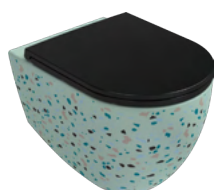

INFINITY CleaRim Plus Wall Hung WC, Terrazzo Salmon

Features

- The Inner Surface Is Also Colored
- WC Seat (Soft-Close / Quick Release)

10NF02001-2S-TRZ
40KF05211-S

CleaRim Plus Wall Hung WC
F50 WC Seat Black
Wall Hung WC + WC Seat