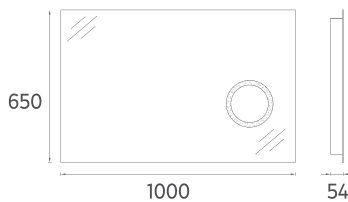

LIV

Magnifying Mirror with LED, 100 cm

1. **Features**
2. 1000 x 54 x 650 mm
   - 4000 Kelvin Daylight
   - Touch On/Off
   - LED Mirror Frame
   - Magnifying Mirror with LED Frame

29OR40001001 **100 cm Magnifying Mirror with LED**

FURNITURE PRESTIGIO COLLECTION

FURNITURE