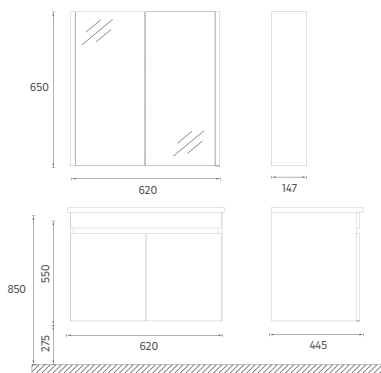

TRIO Washbasin Unit, 65 cm

1. **Features**
   650 x 460 x 620 mm
   · Body MDF Lam
   · Soft Close Door

Washbasin included

1. 24TRS576065I Washbasin Cabinet, Retro Bronze
   24TR2576065I 65 cm Mirror Cabinet, Retro Bronze
   Washbasin Cabinet + Mirror / SET

! Compatible Washbasins:
10LE50065