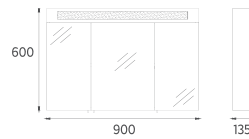

LIV Washbasin Unit, 90 cm

Features

900 x 400 x 458 mm

- MDF Lam Body
- MDF Lam Single Drawer
- Soft Close Drawer
- Soft Touch Surface

Washbasin included

24LVS221091I	Washbasin Cabinet, Lava
24LVS221090I	Washbasin Cabinet, Light Beige
22OR2600090I	90 cm Mirror Cabinet, with 3 Doors, LED
Washbasin Cabinet + Cabinet Mirror / SET	

! Compatible Washbasins:
10SL50091