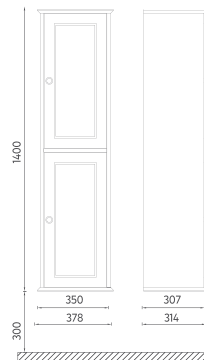

SIENTO Tall Cabinet, 35 cm

Features

380 x 315 x 1400 mm

- Body Membrane
- Soft Close Doors
- Glass Shelf
- Compression Glass Shelf Support

27SI3160065I	Tall Cabinet, Thermoform Cashmere Right
27SI3260065I	Tall Cabinet, Thermoform Cashmere Left
27SI3194038I	Tall Cabinet, Thermoform Anthracite Right
27SI3294038I	Tall Cabinet, Thermoform Anthracite Left