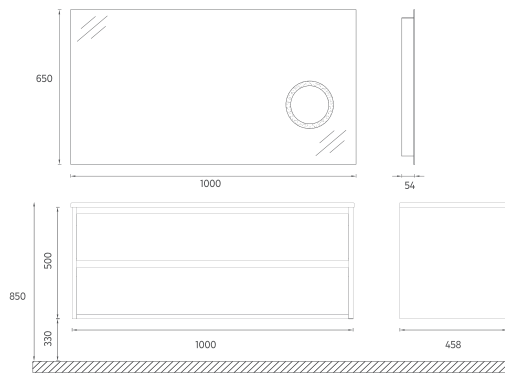

! Compatible Washbasins:
10SL50101

FURNITURE

PRO Washbasin Unit, 100 cm

Features

- 1000 x 500 x 458 mm**
- Glossy Lacquer Body
- Lacquer Double Drawer
- Magnifying Mirror with LED
- Soft Close Drawer
- Metal Sided Full-Extension Drawer