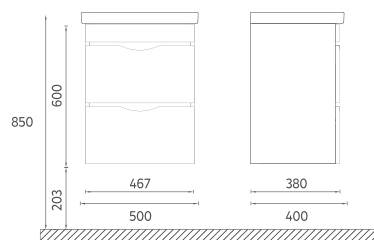

NEO Washbasin Unit, 50 cm

Features

467 x 600 x 430 mm

- Glossy Lacquer Body
- Soft Close Drawer
- Metal Sided Full-Extension Drawer

Washbasin included

21NGS329050E Washbasin Cabinet, Grey
21NGS311050E Washbasin Cabinet, White

! Compatible Washbasins:
10PS50050