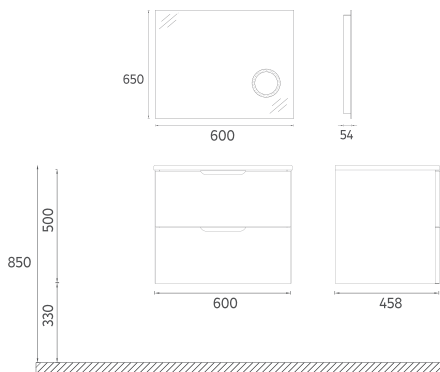

LIV

LIV Washbasin Unit, 60 cm

Features

600 x 500 x 458 mm

- MDF Lam Body
- MDF Lam Double Drawer
- Soft Close Drawer
- Soft Touch Surface

Washbasin included

1. 24LVS211061I Washbasin Cabinet, Lava
   - 24LVS211060I Washbasin Cabinet, Light Beige
   - 29OR4000060I 60 cm Magnifying Mirror with LED
2. **Washbasin Cabinet + Mirror / SET**

Compatible Washbasins:
10SL50061

MEZZO COLLECTION

FURNITURE