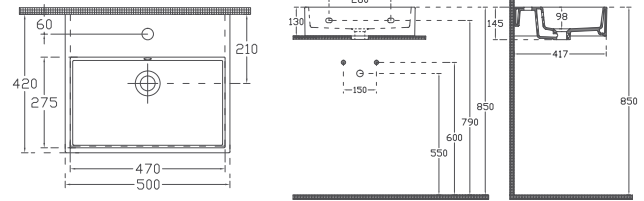

PURITA Countertop Washbasin, 50 cm

10PL50050

Countertop Washbasin

Features

500 x 420 mm

- With Tap Hole
- With Overflow Hole
- Suitable for Furniture & Wall Use
- Mounting Kit Not Included