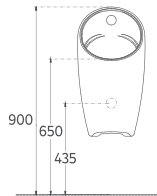

INFINITY SensoClean Urinal

10NF9200I	SensoClean Urinal

Features

- Rimless
- Battery & Mains Operated
- Easy Installation and Maintenance
- Integrated Sensor