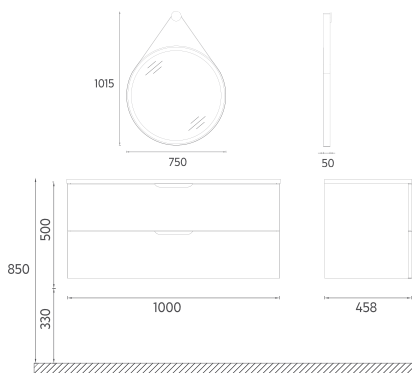

! Compatible Washbasins:
10SL50101

MEZZO COLLECTION

FURNITURE

LIV Washbasin Unit, 100 cm

Features

1000 x 500 x 458 mm

- MDF Lam Body
- MDF Lam Double Drawer
- Soft Close Drawer
- Soft Touch Surface

Washbasin included