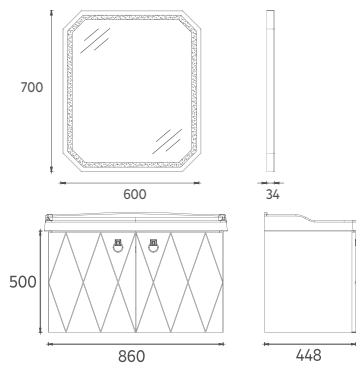

AGATHA Washbasin Unit, 90 cm

Features

860 x 448 x 500 mm

- Matte Lacquer Door
- Soft Close Door
- 4000 Kelvin Daylight LED

Washbasin included

21AHS1210911 Washbasin Cabinet, Cement Grey

21AH11221711 LED Mirror

Washbasin Cabinet + Mirror

! Compatible Washbasins:
10ST50090