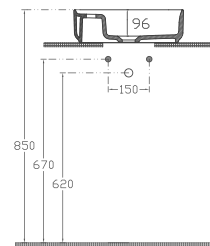

- Features** **550 x 400 mm**
- With Tap Hole
 - Without Overflow Hole
 - Sharp&Slim

INFINITY Washbasin 55 cm,
Technical Drawing

COLORISVEA

SANITARY WARE COUNTERTOP WASHBASINS

10NF65050-2L

INFINITY Countertop Washbasin 50 cm, Matte White