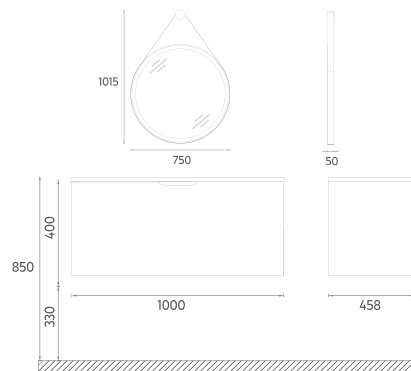

LIV Washbasin Unit, 100 cm

Features

1000 x 400 x 458 mm

- MDF Lam Body
- MDF Lam Single Drawer
- Soft Close Drawer
- Soft Touch Surface

Washbasin included

24LVS2211011	Washbasin Cabinet, Lava
24LVS2211001	Washbasin Cabinet, Light Beige
21SQ40040751	ø75 cm Mirror, with LED
Washbasin Cabinet + Mirror / SET	

! Compatible Washbasins:
10SL50101