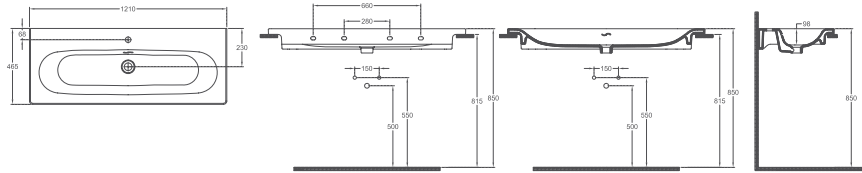

NEW

SISTEMA^S

SISTEMA^S Washbasin, 121 cm

10SS50121

Washbasin

Features

1210 x 465 mm

- With Tap Hole
- S Shaped Overflow Hole
- Mounting Kit Not Included
- Suitable for Furniture & Wall Use