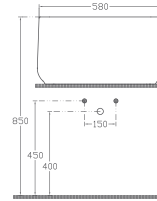

NEW

Artisan Edition

ALLEGRO Countertop Monoblock Washbasin, 60 cm

10AL66060

Countertop Monoblock Washbasin Washbasin

Features

600 x 400 mm

- Without Tap Hole
- Without Overflow Hole
- Suitable for Furniture Use