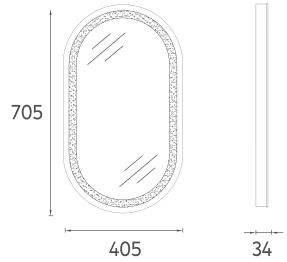

PUNO Mirror, 40 cm

1. **Features**
   405 x 34 x 705 mm
   · 4000 Kelvin Daylight LED
   · Touch On / Off

1. 29PN4004041I Mirror with LED, Black
   29PN4001042I Mirror with LED, White