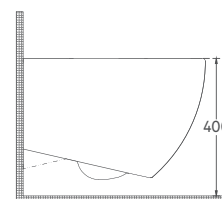

INFINITY Wall Hung WC, Terrazzo Technical Drawing