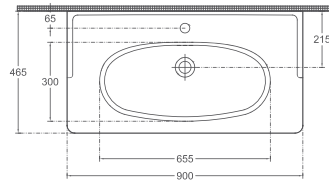

It shines like a star in modern and urban bathrooms with its 90 cm wide and stylish design that adapts to any bathroom.

NEW

STELLA

STELLA Washbasin, 90 cm

10ST50090

STELLA Washbasin

Features

900 x 465 mm