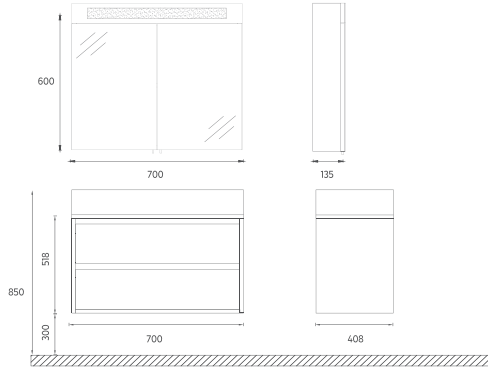

! Compatible Washbasins:
10SL51081

PRO

PRO Washbasin Unit, 70 cm

Features

700 x 500 x 458 mm

- Glossy Lacquer Body
- Lacquer Double Drawer
- LED Mirror
- Soft Close Drawer
- Metal Sided Full-Extension Drawer