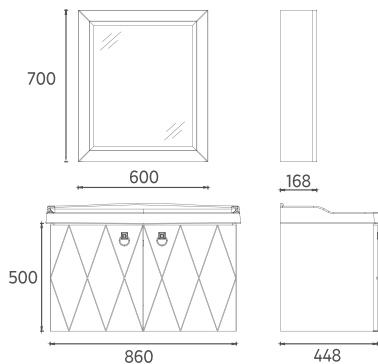

AGATHA

AGATHA Washbasin Unit, 90 cm

1. **Features**
   860 x 448 x 500 mm
   · Matte Lacquer Door
   · Soft Close Door

Washbasin included

- 21AHS121092I Washbasin Cabinet, Black
- 21AH1121072I Framed Mirror Cabinet, Right
- 21AH1121172I Framed Mirror Cabinet, Left

Washbasin Cabinet + Mirror Cabinet

Compatible Washbasins:
10ST50090

FURNITURE PRESTIGIO COLLECTION