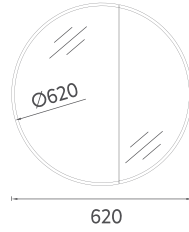

SOGNO Mirror Cabinet, 62 cm

620 x 168 mm

- Soft Close Door
- Glass Shelf
- Compression Glass Shelf Support
- Angle Stabilizer to prevent the doors from hitting each other
- Matte Lacquer Body

21SG2577062I	Mirror Cabinet, Night Blue
21SG2553062I	Mirror Cabinet, Amber
21SG2547062I	Mirror Cabinet, Anthracite
21SG2558062I	Mirror Cabinet, Sand Beige