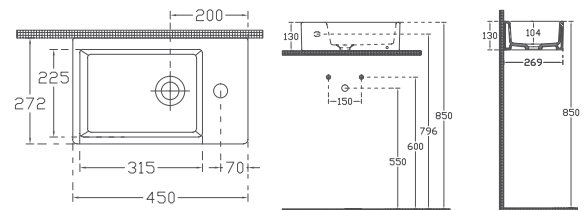

10PL50045

Compacto Washbasin

Features

450 x 272 mm

- With Tap Hole
- With Overflow Hole
- Suitable for Furniture
- Mounting Kit Not Included

PURITA Compacto Washbasin, 45 x 27 cm

10PL51045

Compacto Washbasin