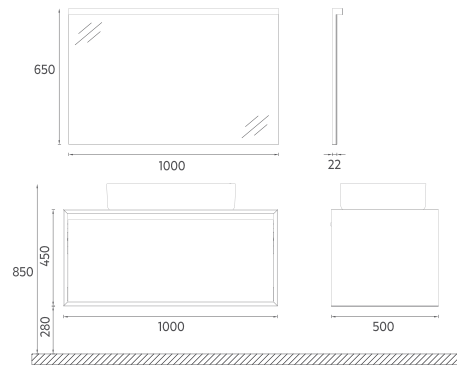

LUCA

LUCA Washbasin Unit, 100 cm

Features

- **1000 x 500 x 450 mm**
- Matte Lacquer Body
- Drawer MDF Lam
- Soft Close Drawer
- Drawer Full-Extension

Washbasin included

21LCS305101 Washbasin Cabinet, Black Oak

29LC40001001 LED Mirror

Washbasin Cabinet + Mirror

Compatible Washbasins:
10NF65060

PRESTIGIO COLLECTION

FURNITURE