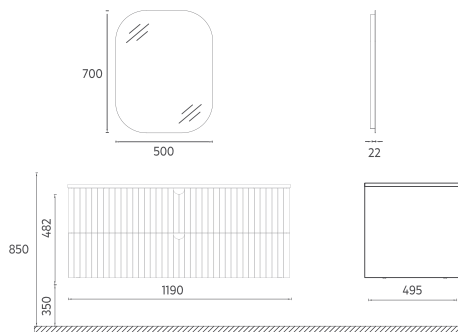

Features

1190 x 495 x 500 mm

- Matte Lacquer Body
- Soft-Close Drawer
- LED Mirror
- Anti-Slip Matt
- Drawer Divider
- Metal Sided Drawer
- Brushed Gold Handle

Washbasin included

Compatible Washbasins:
10SX50121