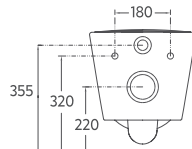

Artisan Edition

VEA RimLess Wall Hung WC

10VA02001 RimLess Wall Hung WC
40Z802001 Z80 WC Seat
Wall Hung WC + Z80 WC Seat

Features

- SmartFix Plus
- Concealed Cistern Should Be Adjusted To 4L
- Mounting Kit Included
- WC Seat (Soft-Close, Quick Release, Slim) Must Be Ordered Separately