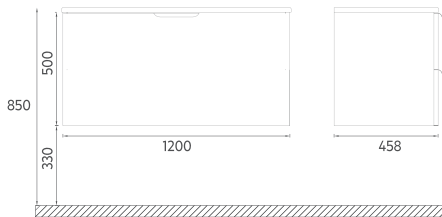

LIV Double Washbasin Unit, 120 cm

1. **Features**
   1200 x 400 x 458 mm
   · MDF Lam Body
   · MDF Lam Single Drawer
   · Soft Close Drawer
   · Soft Touch Surface

Washbasin included

24LVS2221211	Washbasin Cabinet, Lava
24LVS2221201	Washbasin Cabinet, Light Beige
29OR40001201	120 cm Magnifying Mirror with LED
Washbasin Cabinet + Mirror / SET	

! Compatible Washbasins:
10SL50121