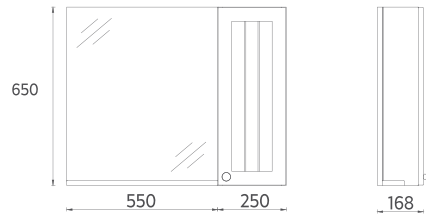

EVA Cabinet Mirror, 80 cm

---

1. **Features**
   800 x 168 x 650 mm
   · Body Thermoform
   · Soft Close Door

24EV13110701 **80 cm Mirror Cabinet, Satin Taupe**