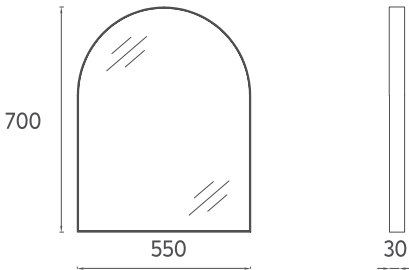

INFINITY Mirror, 55 cm

---

1. **Features**
   550 x 30 x 700 mm
2. Plain Mirror
   - Matte Brass Coating

29IA4007055I Plain Mirror