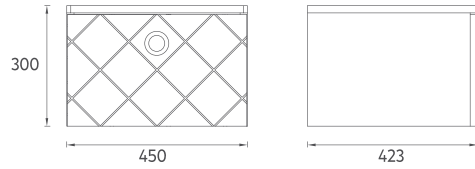

Features

450 x 423 x 300 mm

- Drawer Divider
- Drawer Anti-Slip Matt
- Lift-Up Mirror Door
- Soft Close Door
- Metal Sided Full-Extension Drawer

21RA90830501 **Vanity Unit, Mink**

ROSA Pouf, 40 cm

Features