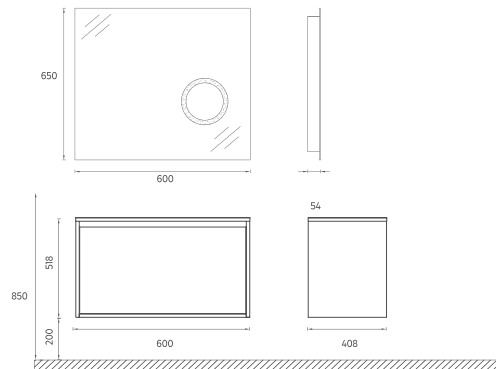

PRO Washbasin Unit, 60 cm

Features

600 x 500 x 458 mm

- Glossy Lacquer Body
- Lacquer Single Drawer
- Magnifying Mirror with LED
- Soft Close Drawer
- Metal Sided Full-Extension Drawer

Washbasin included

21MGS001061I	Washbasin Cabinet, White
21MGS070061I	Washbasin Cabinet, Light Grey
21MGS308060I	Washbasin Cabinet, Sand Beige
21MGS019061I	Washbasin Cabinet, Anthracite
21MG9001060I	60 cm Shelf, White
21MG9070060I	60 cm Shelf, Light Grey
21MG9008060I	60 cm Shelf, Sand Beige
21MG9019060I	60 cm Shelf, Anthracite
29OR4000060I	60 cm Magnifying Mirror with LED
	Washbasin Cabinet + Shelf + Mirror / WHITE SET
	Washbasin Cabinet + Shelf + Mirror / RENKLİ SET

! Compatible Washbasins:
10SL50061