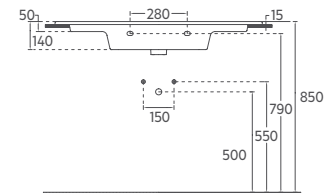

SISTEMA^T Flat Washbasin, 121 cm

10SL51121 Flat Washbasin

Features

1215 x 465 mm

- With Tap Hole
- With Overflow Hole
- Mounting Kit Not Included
- Suitable for Furniture & Wall Use

SISTEMA^T Flat Washbasin, 101 cm