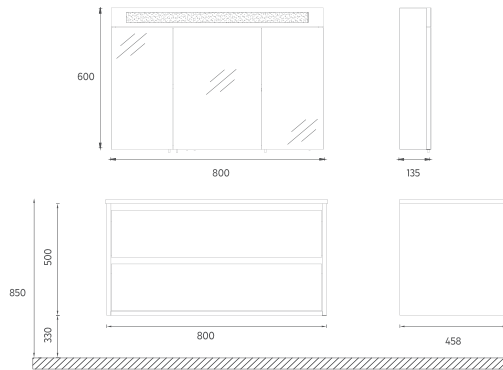

PRO

PRO Washbasin Unit, 80 cm

Features

800 x 500 x 458 mm

- Glossy Lacquer Body
- Lacquer Double Drawer
- LED Mirror
- Soft Close Drawer
- Metal Sided Full-Extension Drawer

Washbasin included

- 21MGS001080I Washbasin Cabinet, White
- 21MGS070080I Washbasin Cabinet, Light Grey
- 21MGS708080I Washbasin Cabinet, Sand Beige
- 21MGS019080I Washbasin Cabinet, Anthracite
- 22OR2600080I 80 cm Mirror Cabinet, with 3 Doors, LED
- **Washbasin Cabinet + Mirror Cabinet / WHITE SET**
- **Washbasin Cabinet + Mirror Cabinet / COLOR SET**

Compatible Washbasins:
10SL51081

PRESTIGIO COLLECTION

FURNITURE