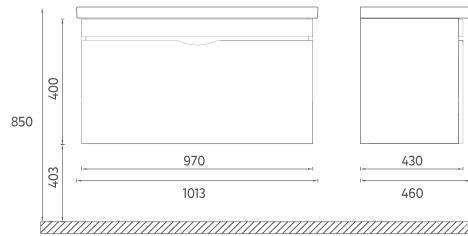

NEO

NEO Washbasin Unit, 100 cm

Features

970 x 400 x 430 mm

- Glossy Lacquer Body
- Soft Close Drawer
- Metal Sided Full-Extension Drawer

Washbasin included

- 21NGS319100E Washbasin Cabinet, Grey
- 21NGS301100E Washbasin Cabinet, White

! Compatible Washbasins:
10PS50100

FURNITURE PRESTIGIO COLLECTION

FURNITURE