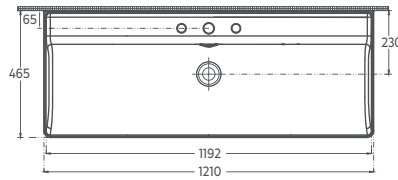

- With Tap Hole
- V Shaped Overflow Hole
- Suitable for Furniture & Wall Use
- Pop-up Included

VEA Countertop Washbasin, 121 cm

10VAS5121

Countertop Washbasin

Features

1210 x 465 mm

- With Tap Hole
- V Shaped Overflow Hole
- Suitable for Furniture & Wall Use
- Pop-up Included