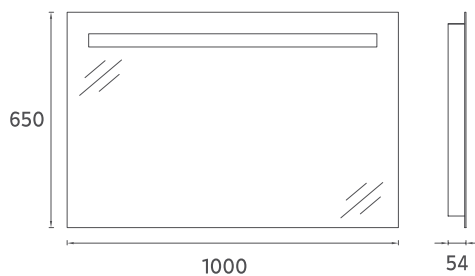

M4 Profile Framed Mirror, 100cm

Features

- **1000 x 54 x 650 mm**
- 4000 Kelvin Daylight
- Touch On/Off
- LED Mirror Frame
- Sandblasted

25OR40031001 **100 cm Profile Framed Mirror**