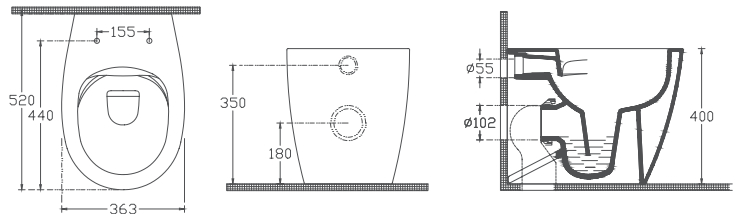

SENTIMENTI NEO RimLess Single BTW WC

10SM10004	RimLess Single BTW WC
40D802001	D80 Soft Close Slim
Wall Hung WC + D80 WC Seat	

1. **Features**
2. RimLess
   - Mounting Kit Included
   - Concealed Cistern Should Be Adjusted To 4L
   - WC Seat (Soft-Close, Quick Release, Slim) Must Be Ordered Separately