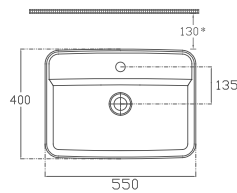

- Features** **550 x 400 mm**
- With Tap Hole
 - Without Overflow Hole
 - Sharp&Slim

INFINITY Washbasin 55 cm,
Technical Drawing

COLORISVEA

SANITARY WARE COUNTERTOP WASHBASINS

10NF65050-2L

INFINITY Countertop Washbasin 50 cm, Matte White