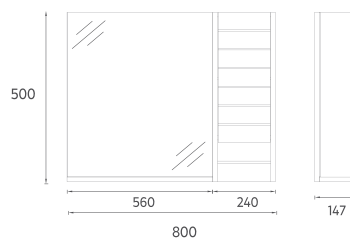

ARISTO Cabinet Mirror, 80 cm

Features

810 x 465 x 450 mm

- Body MDF Lam & Glossy Lacquer White Doors
- Soft Close Door

21RS2001081I	80 cm Mirror Cabinet, White
21RS2002081I	80 cm Mirror Cabinet, Detroit & White
21RS2003081I	80 cm Mirror Cabinet, Detroit & Anthracite