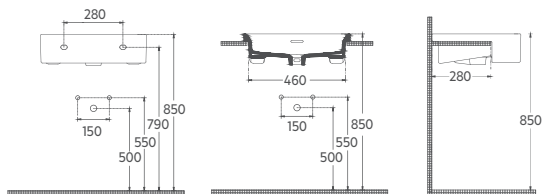

Features

550 x 400 mm

- Without Tap Hole
- Without Overflow Hole
- Suitable With Furniture
- Sharp&Slim

INFINITY Semi-Recessed Countertop Washbasin, 50 cm

10NF52050

Semi-Recessed Countertop Washbasin

Features