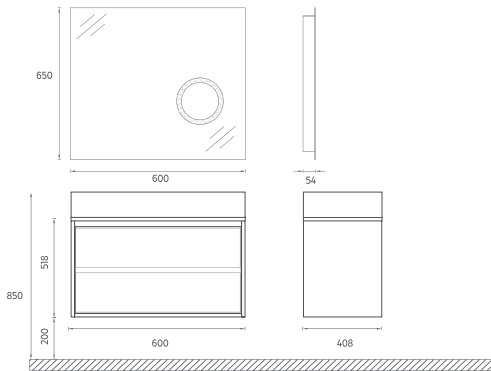

PRESTIGIO COLLECTION

FURNITURE

PRO Washbasin Unit, 60 cm

Features

600 x 500 x 458 mm

- Glossy Lacquer Body
- Lacquer Double Drawer
- LED Mirror
- Soft Close Drawer
- Metal Sided Full-Extension Drawer

Washbasin included