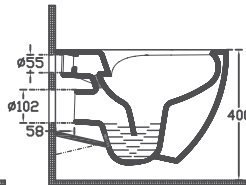

INFINITY

INFINITY ClearRim Plus Wall Hung WC

10NF02001 ClearRim Plus Wall Hung WC
40KF02001 F50 WC Seat (Soft-Close / Quick Release)
Wall Hung WC + F50 WC Seat

Features

- SmartFix Plus
- Mounting Kit Included
- Concealed Cistern Should Be Adjusted To 4L
- WC Seat (Soft-Close, Quick Release) Must Be Ordered Separately