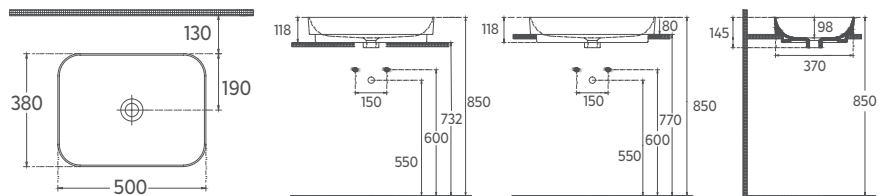

Features

600 x 380 mm

- Without Tap Hole
- Without Overflow Hole
- Suitable for Furniture Use
- Sharp&Slim

SOTT'AQUA Countertop Washbasin, 50 cm

10SQ51050

Countertop Washbasin

Features

500 x 380 mm