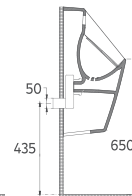

INFINITY SensoClean Urinal

10NF9200I	SensoClean Urinal

Features

- Rimless
- Battery & Mains Operated
- Easy Installation and Maintenance
- Integrated Sensor