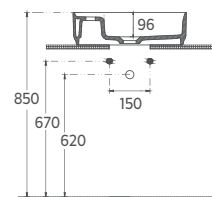

10NF65042-2Z

INFINITY Countertop Washbasin 42 cm, ISVEA Blue

- Features**
- Ø 420 mm
 - With Tap Hole
 - Without Overflow Hole
 - Sharp&Slim

INFINITY Washbasin 42 cm,
Technical Drawing

COLORISVEA

SANITARY WARE COUNTERTOP WASHBASINS