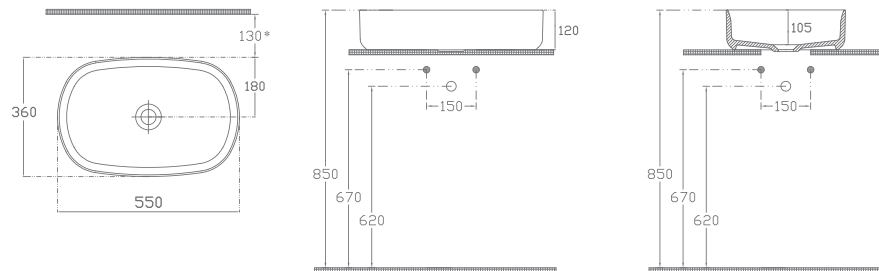

- Features** **550 x 360 mm**
- Without Tap Hole
 - Without Overflow Hole
 - Sharp&Slim

INFINITY Washbasin 55 cm, Technical Drawing

COLORISVEA

SANITARY WARE COUNTERTOP WASHBASINS

10NF66055-2L

INFINITY Countertop Washbasin 55 cm, Matte White