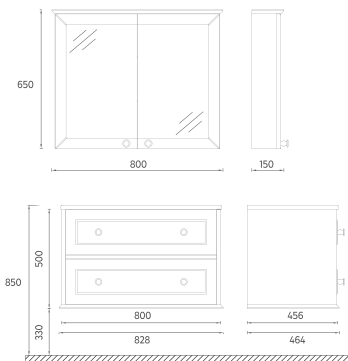

SIENTO Washbasin Unit, 80 cm

Features

815 x 465 x 500 mm

- Body Membrane
- Soft Close Drawer
- Tandem Concealed Runner

Washbasin included

27SIS394080I	Washbasin Cabinet, Thermoform Anthracite
27SI2094080I	80 cm Mirror Cabinet, Thermoform Anthracite
	Washbasin Cabinet + Cabinet Mirror / SET

Compatible Washbasins:
10SL51081