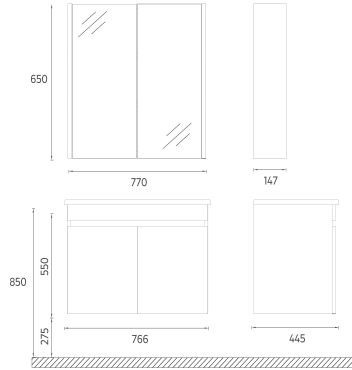

TRIO Washbasin Unit, 80 cm

1. **Features**
   810 x 465 x 600 mm
   · Body MDF Lam
   · Soft Close Door

Washbasin included

- 24TRS5650801 Washbasin Cabinet, Latin Marble
- 24TR25650801 80 cm Mirror Cabinet, Latin Marble
- **Washbasin Cabinet + Mirror / SET**

! Compatible Washbasins:
10LE50081