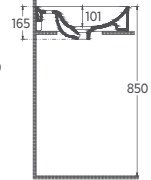

- With Tap Hole
- V Shaped Overflow Hole
- Suitable for Furniture & Wall Use
- Pop-up Included

VEA Countertop Washbasin, 121 cm

10VAS5121

Countertop Washbasin

Features

1210 x 465 mm

- With Tap Hole
- V Shaped Overflow Hole
- Suitable for Furniture & Wall Use
- Pop-up Included