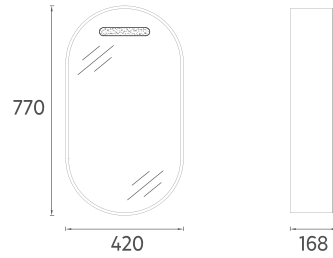

PUNO Mirror Cabinet, 42 cm

Features
420 x 168 x 770 mm
· *4000 Kelvin Daylight LED

29PN2113040I	Mirror Cabinet, Pastel Green Right
29PN2213040I	Mirror Cabinet, Pastel Green Left
29PN2112040I	Mirror Cabinet, Cream Right
29PN2212040I	Mirror Cabinet, Cream Left
21PN2114040I	Mirror Cabinet, Stone Grey Right
21PN2214040I	Mirror Cabinet, Stone Grey Left