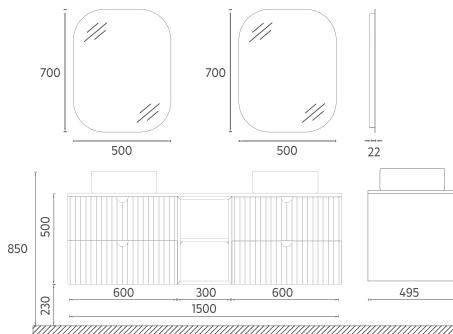

INFINITY Washbasin Unit, 150 cm

Features

- 1500 x 495 x 500 mm
- Matte Lacquer Body
- Soft-Close Drawer
- Mirror with LED
- Soft Close Drawer
- Metal Sided Drawer
- Anodizing Handle
- Anti-Slip Matt

Washbasin included

1. 21IFS748161I Washbasin Cabinet, Ruby Red, Handle Bright Anodizing
   - 21IFS749161I Washbasin Cabinet, Ocean, Handle Bright Anodizing
   - 21IFS750161I Washbasin Cabinet, Dark Salmon, Handle Bright Anodizing
   - 21IFS713161I Washbasin Cabinet, Pastel Green, Handle Bright Anodizing
   - 21IFS772161I Washbasin Cabinet, Night Blue, Handle Bright Anodizing
   - 21IFS712161I Washbasin Cabinet, Cream, Handle Bright Anodizing
   - 29IF400055I Mirror, with LED
2. **Washbasin Unit + 2 LED Mirrors / SET**

! Compatible Washbasins: **10NF65036**

! Please contact your sales representative before ordering for handle and countertop color alternatives.