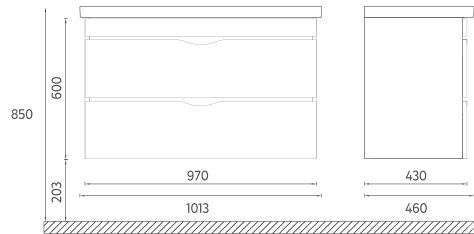

NEO

NEO Washbasin Unit, 100 cm

Features

970 x 600 x 430 mm

- Glossy Lacquer Body
- Soft Close Drawer
- Metal Sided Full-Extension Drawer

Washbasin included

- 21NGS329100E Washbasin Cabinet, Grey
- 21NGS311100E Washbasin Cabinet, White

! Compatible Washbasins:
10PS50100

PRESTIGIO COLLECTION

FURNITURE