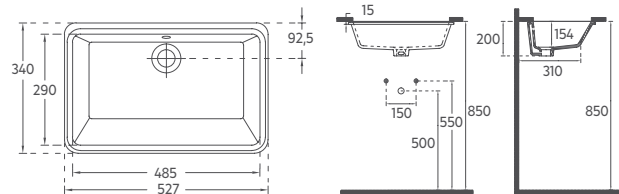

SOLUZIONE Undercounter Washbasin, 56 cm

10SZ77056

Undercounter Washbasin

Features

562 x 382 mm

- Without Tap Hole
- With Tap Hole
- Mounting Kit Not Included
- Suitable for Furniture Use

SOLUZIONE Undercounter Washbasin, 53 cm