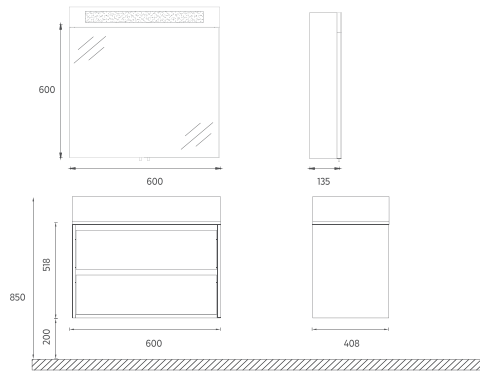

! Compatible Washbasins:
10SL50071

PRO

PRO Washbasin Unit, 60 cm

Features

600 x 500 x 458 mm

- Glossy Lacquer Body
- Lacquer Double Drawer
- LED Mirror
- Soft Close Drawer
- Metal Sided Full-Extension Drawer