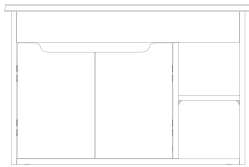

80
766 x 445 x 500 mm