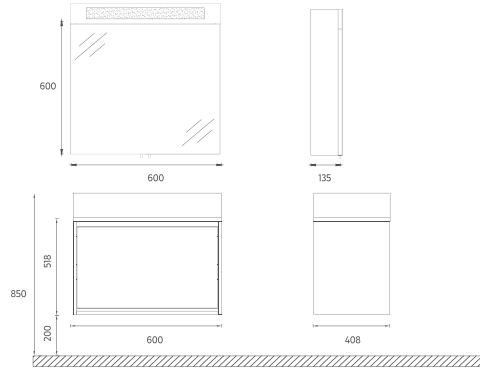

PRO Washbasin Unit, 60 cm

Features

- **600 x 400 x 458 mm**
- Glossy Lacquer Body
- Lacquer Single Drawer
- LED Mirror
- Soft Close Drawer
- Metal Sided Full-Extension Drawer

Washbasin included

21MGS071090I	Washbasin Cabinet, White
21MGS071090I	Washbasin Cabinet, Light Grey
21MGS708090I	Washbasin Cabinet, Sand Beige
21MGS071090I	Washbasin Cabinet, Anthracite
22OR2600090I	60 cm Mirror Cabinet, with Single Door, LED
Washbasin Cabinet + Mirror Cabinet / WHITE SET	
Washbasin Cabinet + Mirror Cabinet / COLOR SET	

! Compatible Washbasins:
10SF50060