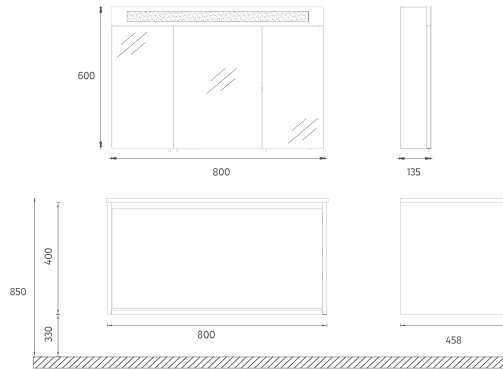

PRO Washbasin Unit, 80 cm

Features

- **800 x 400 x 458 mm**
- Glossy Lacquer Body
- Lacquer Single Drawer
- LED Mirror
- Soft Close Drawer
- Metal Sided Full-Extension Drawer

Washbasin included

21MGS001081I	Washbasin Cabinet, White
21MGS001081I	Washbasin Cabinet, Light Grey
21MGS001081I	Washbasin Cabinet, Sand Beige
21MGS019081I	Washbasin Cabinet, Anthracite
22OR2600080I	80 cm Mirror Cabinet, with 3 Doors, LED
Washbasin Cabinet + Mirror Cabinet / WHITE SET	
Washbasin Cabinet + Mirror Cabinet / COLOR SET	

! Compatible Washbasins:
10SL51081