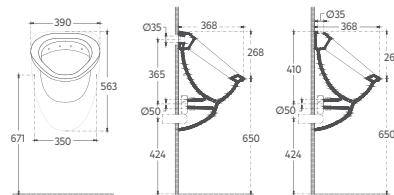

SOLUZIONE

SOLUZIONE Urinal

10SZ92001

Urinal