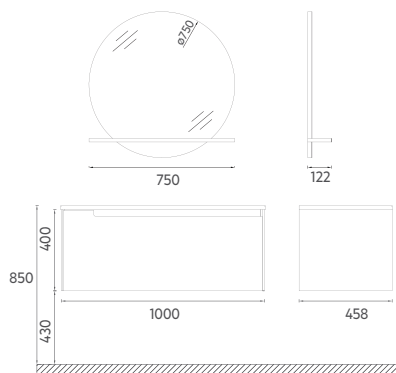

DANTE Washbasin Unit, 100 cm

1. **Features**
   1000 x 458 x 400 mm
2. Soft Close Door
   - Metal Sided Full-Extension Drawer

Washbasin included

1. 21DTS714100I Washbasin Cabinet, Light Green
   29LC4000100I Mirror with Etagere
   Washbasin Cabinet + Mirror

! Compatible Washbasins:
10SL50101