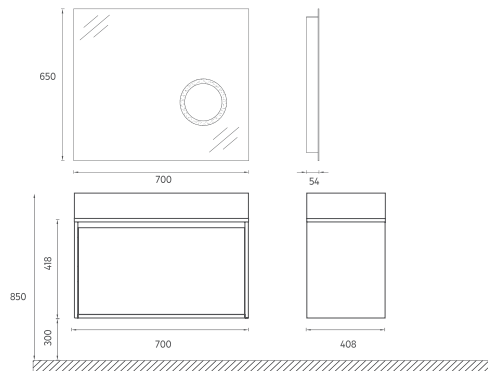

PRO Washbasin Unit, 70 cm

Features

700 x 400 x 458 mm

- Glossy Lacquer Body
- Lacquer Single Drawer
- Magnifying Mirror with LED
- Soft Close Drawer
- Metal Sided Full-Extension Drawer

Washbasin included

21SFS201070I	Washbasin Cabinet, White
21SFS214070I	Washbasin Cabinet, Light Grey
21SFS308070I	Washbasin Cabinet, Sand Beige
21SFS204070I	Washbasin Cabinet, Anthracite
21MG9001070I	70 cm Shelf, White
21MG9070070I	70 cm Shelf, Light Grey
21MG9008070I	70 cm Shelf, Sand Beige
21MG9019070I	70 cm Shelf, Anthracite
29OR4000070I	70 cm Magnifying Mirror with LED
Washbasin Cabinet + Shelf + Mirror / WHITE SET	
Washbasin Cabinet + Shelf + Mirror / RENKLİ SET	

! Compatible Washbasins:
10SF50070