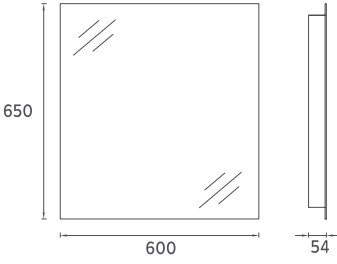

M1 Mirror, 60cm

24OR4000065I **60 cm Mirror**