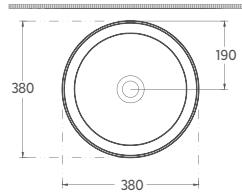

10PE65040

Countertop Washbasin

Features

400 x 380 mm

- Without Tap Hole
- Without Overflow Hole
- Sharp&Slim

PEAK Countertop Washbasin, 38 cm

10PE65038

Countertop Washbasin