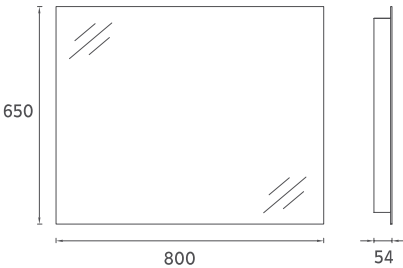

M2 Mirror, 80 cm

25OR40010801 **80 cm Mirror**