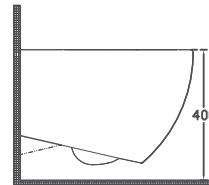

INFINITY

INFINITY ClearRim Plus Wall Hung WC

10NF02001 ClearRim Plus Wall Hung WC
40KF02001 F50 WC Seat (Soft-Close / Quick Release)
Wall Hung WC + F50 WC Seat

Features

- SmartFix Plus
- Mounting Kit Included
- Concealed Cistern Should Be Adjusted To 4L
- WC Seat (Soft-Close, Quick Release) Must Be Ordered Separately