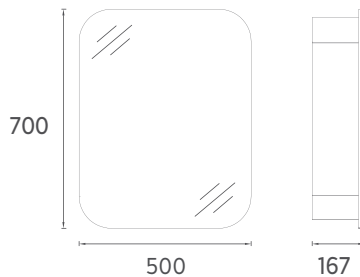

INFINITY

INFINITY Dolaplı Mirror, 50 cm

Features

500 x 167 x 700 mm

- Matte Lacquer Body
- Soft Close Door
- Smoked Glass Shelf
- Compression Glass Shelf Support

29IF4000559I	Mirror Cabinet, Ruby Red Right
29IF4000560I	Mirror Cabinet, Ocean Right
29IF4000561I	Mirror Cabinet, Dark Salmon Right
29IF4000562I	Mirror Cabinet, Pastel Green Right
29IF4000563I	Mirror Cabinet, Night Blue Right
29IF4000564I	Mirror Cabinet, Cream Right
29IF4001559I	Mirror Cabinet, Ruby Red Left
29IF4001560I	Mirror Cabinet, Ocean Left
29IF4001561I	Mirror Cabinet, Dark Salmon Left
29IF4001562I	Mirror Cabinet, Pastel Green Left
29IF4001563I	Mirror Cabinet, Night Blue Left
29IF4001564I	Mirror Cabinet, Cream Left