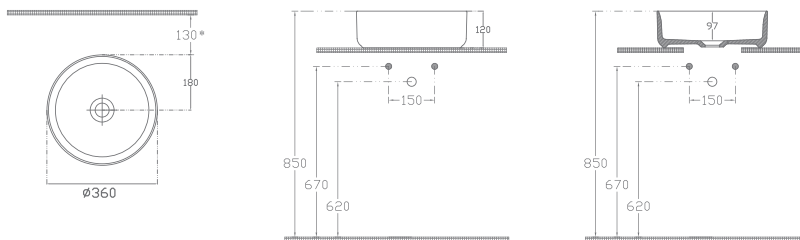

INFINITY Countertop Washbasin 36 cm, Mint

1. **Features**
2. **Ø 360 mm**
   - Without Tap Hole
   - Without Overflow Hole
   - Sharp&Slim

INFINITY Countertop Washbasin 36 cm, Maroon Red

1. **Features**
2. **Ø 360 mm**
   - Without Tap Hole
   - Without Overflow Hole
   - Sharp&Slim

INFINITY Countertop Washbasin 36 cm, Petrol Green

1. **Features**
2. **Ø 360 mm**
   - Without Tap Hole
   - Without Overflow Hole
   - Sharp&Slim

INFINITY Countertop Washbasin 36 cm, ISVEA Blue

1. **Features**
2. **Ø 360 mm**
   - Without Tap Hole
   - Without Overflow Hole
   - Sharp&Slim

INFINITY Washbasin 36 cm, Technical Drawing