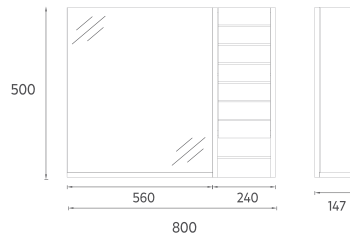

ARISTO

ARISTO Cabinet Mirror, 80 cm

Features

810 x 465 x 450 mm

- Body Glossy MDF Lam & Glossy Lacquered Doors
- Soft Close Door

21RS2001081I	80 cm Mirror Cabinet, White
21RS2002081I	80 cm Mirror Cabinet, Detroit & White
21RS2003081I	80 cm Mirror Cabinet, Detroit & Anthracite

PRIMARIO COLLECTION

FURNITURE