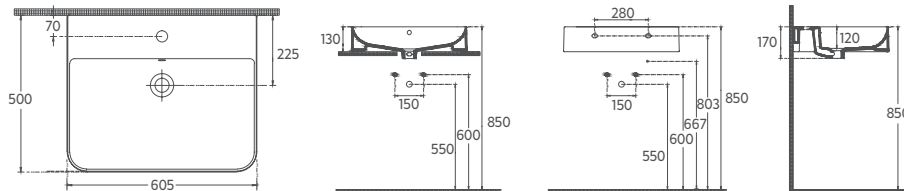

SOTT'AQUA

SOTT'AQUA Countertop Washbasin, 61 cm

10SQ51061

Countertop Washbasin

Features

605 x 500 mm

- With Tap Hole
- With Overflow Hole
- Sharp&Slim
- Suitable for Furniture Use
- Suitable for Furniture & Wall Use