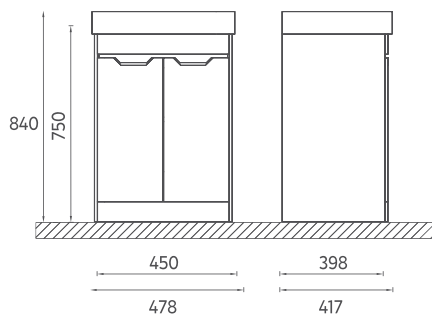

FONTE

FONTE Washbasin Unit, 48 cm

Features

450 x 398 x 750 mm

- Glossy Lacquer Body
- Lacquer Double Drawer
- Soft Close
- Metal Sided Full-Extension Drawer

Washbasin included

21USS105048I	Washbasin Cabinet, Red
21USS114048I	Washbasin Cabinet, Black
21USS107048I	Washbasin Cabinet, Anthracite
21USS104048I	Washbasin Cabinet, Light Grey
21USS001048I	Washbasin Cabinet, White

Compatible Washbasins:
10SQ50048

PRESTIGIO COLLECTION

FURNITURE