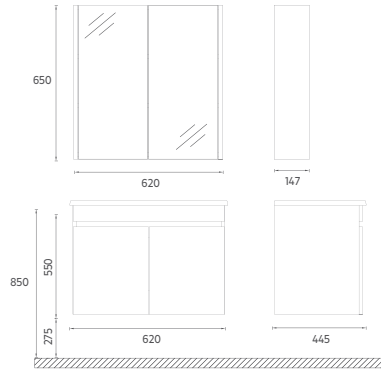

TRIO Washbasin Unit, 65 cm

1. **Features**
   810 x 465 x 600 mm
   · Body MDF Lam
   · Soft Close Door

Washbasin included

- 24TRS565065I Washbasin Cabinet, Latin Marble
- 24TR2565065I 65 cm Mirror Cabinet, Latin Marble
- **Washbasin Cabinet + Mirror / SET**

! Compatible Washbasins:
10LE50081