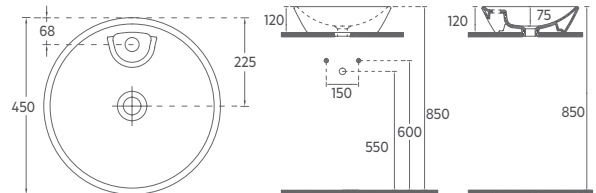

SISTEMA^Y Countertop Washbasin, 45 cm

10SY65045

Countertop Washbasin

Features

Ø 450 mm

- With Tap Hole
- Without Overflow Hole
- Suitable for Furniture Use