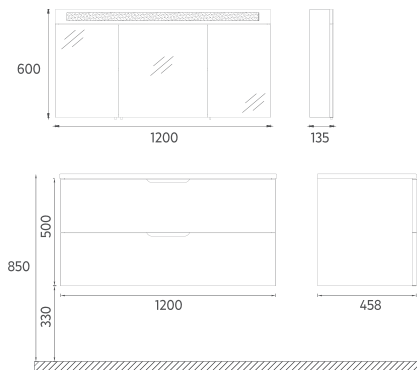

LIV

LIV Double Washbasin Unit, 120 cm

1. **Features**
   1200 x 500 x 458 mm
   · MDF Lam Body
   · MDF Lam Double Drawer
   · Soft Close Drawer
   · Soft Touch Surface

Washbasin included

1. 24LVS212121I Washbasin Cabinet, Lava
   - 24LVS212120I Washbasin Cabinet, Light Beige
   - 22OR2600120I 120 cm Mirror Cabinet, with 3 Doors, LED
2. **Washbasin Cabinet + Cabinet Mirror / SET**

Compatible Washbasins:
10SL50121

MEZZO COLLECTION

FURNITURE