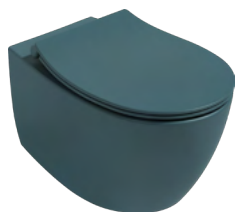

SENTIMENTI NEO Rimless Wall Hung WC Petrol Green

Features

- Mounting Kit Included
- SmartFix Plus WC Seat Must Be Ordered Separately
- Suitable for Concealed Cistern
- The Inner Surface Is Also Colored
- WC Seat (Soft-Close / Quick Release)

10AR02010-2P
40D80200I-S

CleaRim Plus Wall Hung WC
D80 WC Seat Petrol Green
Wall Hung WC + WC Seat