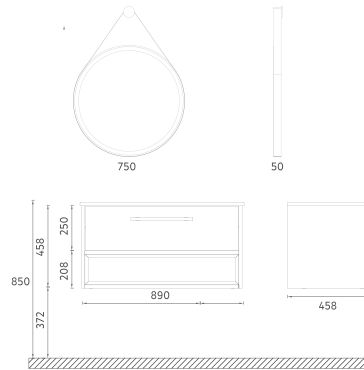

CAVALLI Washbasin Unit, 90 cm

Features

900 x 458 x 458 mm

- Body MDF Lam
- Drawer MDF Lam
- Soft Close
- Tandem Concealed Runner

Washbasin included

24CVS792092I Washbasin Cabinet, Detroit&Anthracite
21SQ4004075I ø 75 cm Mirror with LED, Black
Washbasin Cabinet + Mirror / SET

! Compatible Washbasins:
10SL50091