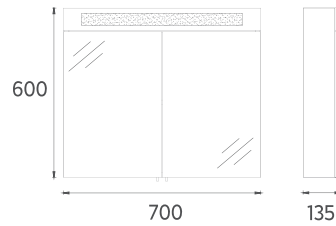

PRO

Mirror Cabinet, Upper Cabinet with 2 Doors, 70 cm

1. **Features**
   700 x 135 x 600 mm
2. Sandblasted
   - Socket Box
   - LED illuminated
   - 4000 Kelvin Daylight
   - Touch On/Off

22OR2600070I **70 cm Mirror Cabinet, with LED, 2 Doors**

FURNITURE PRESTIGIO COLLECTION

FURNITURE