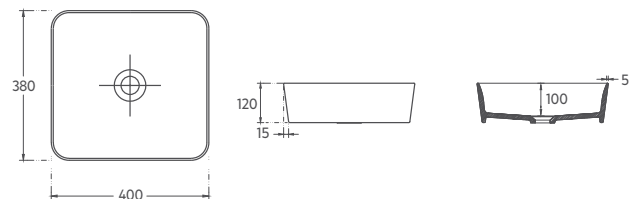

PEAK Countertop Washbasin, 40 cm

10PE65040

Countertop Washbasin

Features

400 x 380 mm

- Without Tap Hole
- Without Overflow Hole
- Sharp&Slim