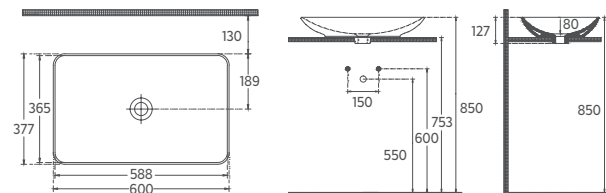

SISTEMA^Y Countertop Washbasin, 60 cm

10SY50060

Countertop Washbasin

Features

600 x 377 mm

- Without Tap Hole
- Without Overflow Hole
- Suitable for Furniture Use
- Sharp&Slim