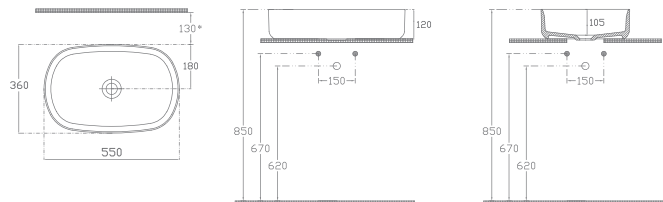

INFINITY Countertop Washbasin, 55 cm

10NF65055

Countertop Washbasin

Features

550 x 360 mm

- Without Tap Hole
- Without Overflow Hole
- Sharp&Slim