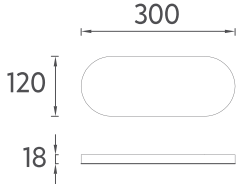

PUNO ART. Wall Shelf, 30 cm

Features
300 x 18 x 120 mm
• Lacquer Shelf

21PN90040301 **30 cm Wall Shelf, Black**

DISEGNO COLLECTION

GLORIA

A Unique Series Meets Unique Simplicity

GLORIA is an iconic piece of furniture that brings the splendor of the Victorian era to bathrooms with its flamboyant design line.