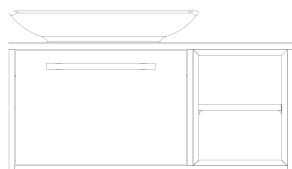

CAVALLI

WASHBASIN CABINET
COUNTERTOP

90

900 x 420 x 400 mm