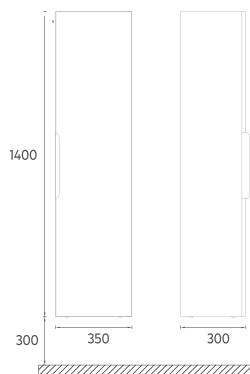

LIV

LIV Tall Cabinet, 35 cm

1. **Features**
   350 x 300 x 1400 mm
2. MDF Lam Body
   - Soft Close Door
   - Soft Touch Surface

24LV1211035I	35 cm Tall Cabinet, Light Beige Right
24LV1212035I	35 cm Tall Cabinet, Lava Right
24LV1211036I	35 cm Tall Cabinet, Light Beige Left
24LV1212036I	35 cm Tall Cabinet, Lava Left

MEZZO COLLECTION

FURNITURE