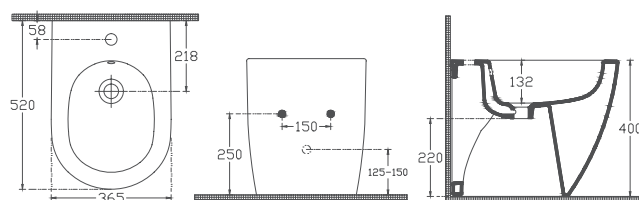

INFINITY Floor Standing Bidet

10NF42001	Floor Standing Bidet

Features

- Floor Standing Bidet