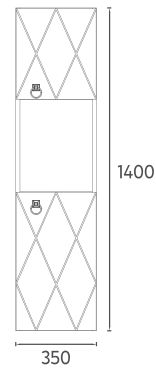

AGATHA Tall Cabinet, 35 cm

Features

350 x 300 x 1400 mm

- Soft Close Door
- Glass Shelf
- Compression Glass Shelf Support
- Hidden Adjustable Metal Hanger

21AH1121035I	Tall Cabinet Right, Butter Yellow
21AH1121036I	Tall Cabinet Left, Butter Yellow
21AH1121135I	Tall Cabinet Right, Cement Grey
21AH1121136I	Tall Cabinet Left, Cement Grey
21AH1121235I	Tall Cabinet Right, Black
21AH1121236I	Tall Cabinet Left, Black