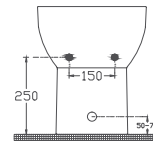

ABSOLUTE Floor Standing Bidet

10AB42001 **Floor Standing Bidet**