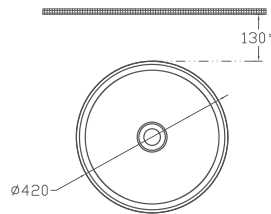

ALLEGRO Countertop Monoblock Washbasin, 42 cm

10AL66042

Countertop Monoblock Washbasin Washbasin

Features

Ø 420 mm

- Without Tap Hole
- Without Overflow Hole
- Suitable for Furniture Use