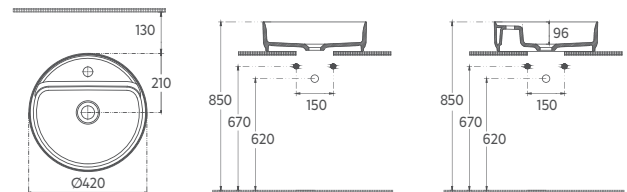

INFINITY Countertop Washbasin, 42 cm

10NF65042 **Countertop Washbasin**

Features

Ø 420 mm

- With Tap Hole
- Without Overflow Hole
- Sharp&Slim