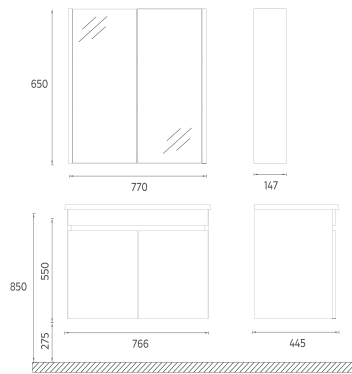

TRIO

TRIO Washbasin Unit, 80 cm

1. **Features**
   810 x 465 x 600 mm
   · Body MDF Lam
   · Soft Close Door

Washbasin included

1. 24TRS498080I Washbasin Cabinet, Retro Silver
   24TR2598080I 80 cm Mirror Cabinet, Retro Silver
   Washbasin Cabinet + Mirror / SET

! Compatible Washbasins:
10LE50081

PRIMARIO COLLECTION

FURNITURE