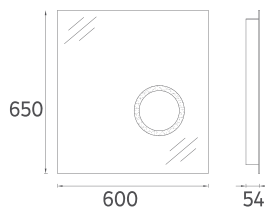

LIV

Magnifying Mirror with LED, 60 cm

1. **Features**
   600 x 54 x 650 mm
2. 4000 Kelvin Daylight
   - Touch On/Off
   - LED Mirror Frame
   - Magnifying Mirror with LED Frame

22OR20100601 **60 cm Mirror Cabinet, with Single Door**

FURNITURE PRESTIGIO COLLECTION

FURNITURE