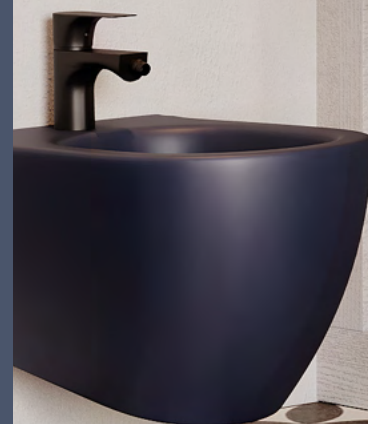

Artisan Edition

PUNO ART.

Keeping the Past Alive

Integrated with the Artisan Edition, the PUNO ART series is designed for those who want to experience the past in the modern world.

Building a bridge from the traces of the past to the future, the PUNO ART series offers the comfort sought in living spaces with elegance.

Reflects perfection to its users with its brushed brass-plated mirrors, rounded, thin corners and metal profile washbasin unit.

It will keep the past alive in every bathroom with 5 different color options reflecting the harmony of retro style.