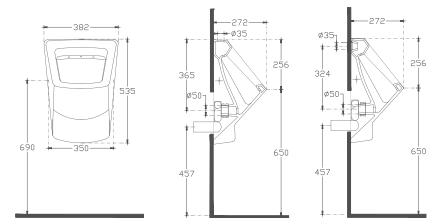

Features

900 x 420 mm

- SmartFix Plus
- 55 cm Confronto
- Concealed Cistern Should Be Adjusted To 4 L
- Mounting Kit Included
- WC Seat (Soft-Close, Quick Release, Slim)
Must Be Ordered Separately

PURITA Urinal