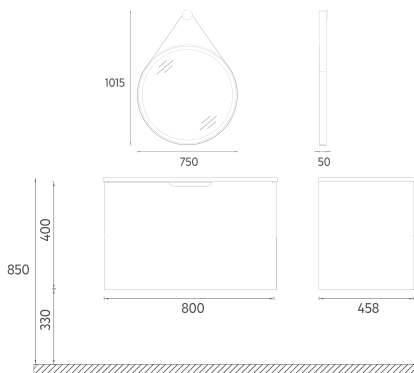

LIV Washbasin Unit, 80 cm

1. **Features**
   800 x 400 x 458 mm
   · MDF Lam Body
   · MDF Lam Single Drawer
   · Soft Close Drawer
   · Soft Touch Surface

Washbasin included

24LVS221081I	Washbasin Cabinet, Lava
24LVS221080I	Washbasin Cabinet, Light Beige
21SQ4004075I	ø75 cm Mirror, with LED
Washbasin Cabinet + Mirror / SET	

! Compatible Washbasins:
10SL51081