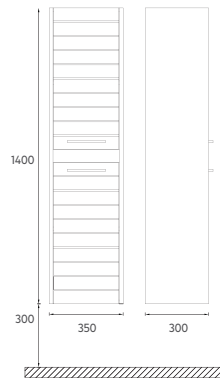

ARISTO Tall Cabinet, 80 cm

1. **Features**
   810 x 465 x 470 mm
   · Body Mdf lam
   · Doors Glossy Lacquer
   · Soft Close Door

21RS3002035I	Tall Cabinet, Detroit & White Right
21RS3002036I	Tall Cabinet, Detroit & Anthracite Right
21RS3001035I	Tall Cabinet, Lacquer White Right
21RS3185036I	Tall Cabinet, Detroit & White Left
21RS3385036I	Tall Cabinet, Detroit & Anthracite Left
21RS3001036I	Tall Cabinet, Lacquer White Left