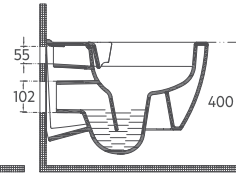

Artisan Edition

VEA RimLess Wall Hung WC

10VA02001 RimLess Wall Hung WC
40Z802001 Z80 WC Seat
Wall Hung WC + Z80 WC Seat

Features

- SmartFix Plus
- Concealed Cistern Should Be Adjusted To 4L
- Mounting Kit Included
- WC Seat (Soft-Close, Quick Release, Slim) Must Be Ordered Separately