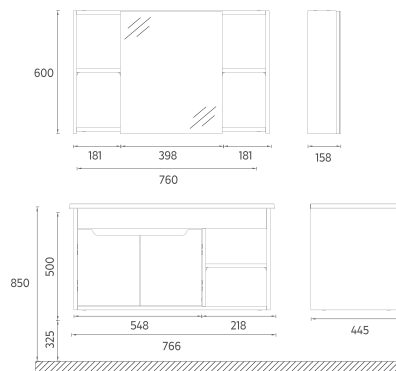

NUVO Washbasin Unit, 80 cm

1. **Features**
   766 x 445 x 500 mm
   · Body MDF Lam
   · Soft Close Door

Washbasin included

1. 24NVS0990801 Washbasin Cabinet, Detroit & White
   - 24NVS0980801 Washbasin Cabinet, Detroit & Anthracite
   - 24NV10961001 80 cm Mirror Cabinet, Detroit
2. **Washbasin Cabinet + Mirror / SET**

! Compatible Washbasins:
10LE50081