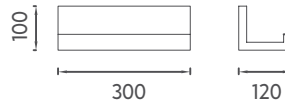

VEA Towel Shelf, 30 cm

Features
300 X 120 x 100 mm
 · Matte Lacquer

21MN1011230I	30 cm Towel Shelf, Stone Grey
21MN1011231I	30 cm Towel Shelf, Dark Beige
21MN1011232I	30 cm Towel Shelf, Rosa

VEA Mirror, 100 cm