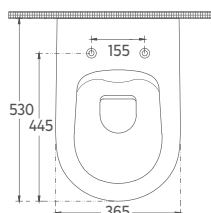

INFINITY Wall Hung WC, Terrazzo Technical Drawing