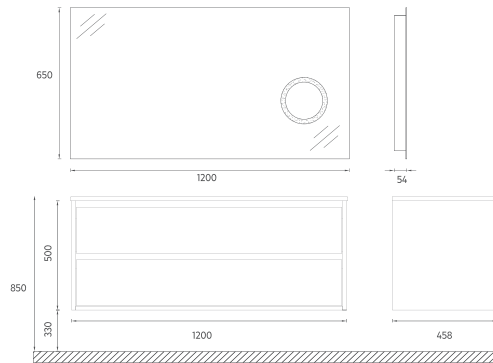

PRO Double Bowl Washbasin Cabinet, 120 cm

Features

- **1200 x 500 x 458 mm**
- Glossy Lacquer Body
- Lacquer Double Drawer
- LED Mirror
- Soft Close Drawer
- Metal Sided Full-Extension Drawer

Washbasin included

- 21MGS001120I Washbasin Cabinet, White
- 21MGS070120I Washbasin Cabinet, Light Grey
- 21MGS708121I Washbasin Cabinet, Sand Beige
- 21MGS019120I Washbasin Cabinet, Anthracite
- 21MG9001120I 120 cm Shelf, White
- 21MG9070120I 120 cm Shelf, Light Grey
- 21MG9008120I 120 cm Shelf, Sand Beige
- 21MG9019120I 120 cm Shelf, Anthracite
- 29OR4000120I 120 cm Magnifying Mirror with LED
- **Washbasin Cabinet + Shelf + Mirror / WHITE SET**
- **Washbasin Cabinet + Shelf + Mirror / COLOR SET**

! Compatible Washbasins:
10SL50121