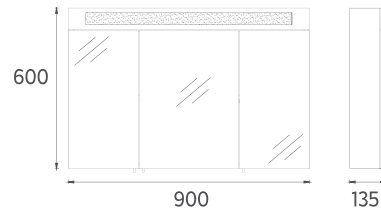

Mirror Cabinet, Upper Cabinet with 3 Doors, 90 cm

Features

900 x 135 x 600 mm

- Sandblasted
- Socket Box
- LED illuminated
- 4000 Kelvin Daylight
- Touch On/Off

22OR2600090I **90 cm Mirror Cabinet, with LED, 3 Doors**