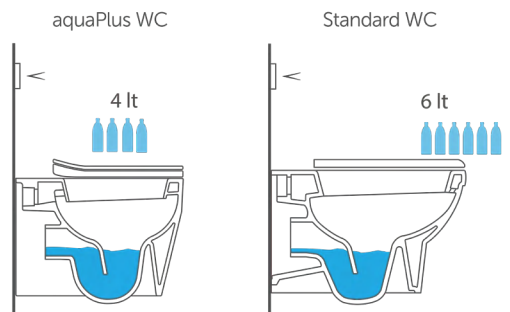

With their 11 mm thin edge design, UltraFlat washbasins bring an ergonomic and aesthetic approach to bathrooms.

SmartPlus

Brings comfort to personal hygiene

ISVEA offers unmatched comfort and hygiene in bathrooms by presenting many technological features altogether, thanks to its SmartPlus technology. SmartPlus promises a personal experience by meeting all needs in the bathroom.

Aqua Plus

Effective cleaning with water-saving WCs

ISVEA, by its less water consuming WCs with the TSE approved water savings system AquaPlus feature, looks out for both the environment and the user's budget. AquaPlus function fully and ensure effective cleaning by 4 liters of water compared to standard WCs, by the special inner bowl design.