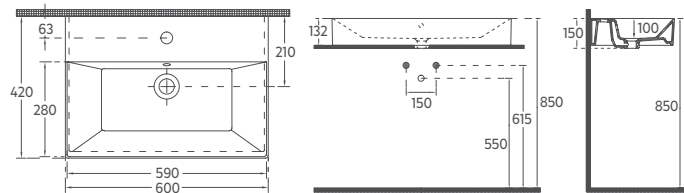

SISTEMA² Countertop Washbasin, 70 cm

10SF50070

Countertop Washbasin

Features

700 x 420 mm

- With Tap Hole
- With Overflow Hole
- Sharp&Slim
- Suitable for Furniture & Wall Use

SISTEMA² Countertop Washbasin, 60 cm