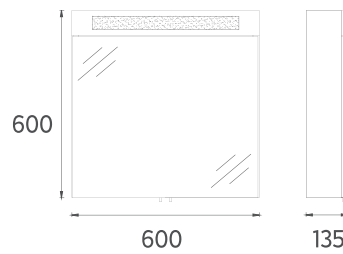

Mirror Cabinet, Upper Cabinet with 1 Door, 60 cm

1. **Features**
   600 x 135 x 600 mm
2. Sandblasted
   - Socket Box
   - LED illuminated
   - 4000 Kelvin Daylight
   - Touch On/Off

22OR2010060I **60 cm Mirror Cabinet Right, with Single Door**
22OR200061I **60 cm Mirror Cabinet Left, with Single Door**