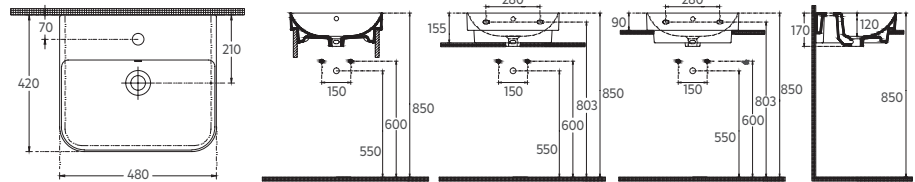

SOTT'AQUA Inset Washbasin, 48 cm

10SQ50048 **Inset Washbasin**

Features

480 x 420 mm

- With Tap Hole
- With Overflow Hole
- Sharp&Slim
- Suitable for Furniture & Wall Use