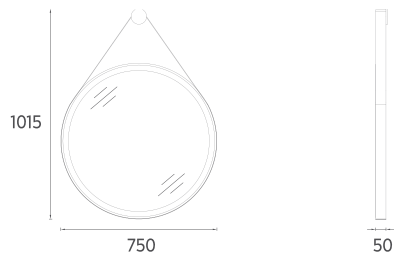

PRESTIGIO COLLECTION

FURNITURE

MARINO Mirror, 75 cm

Features

1015 x 50 x 750 mm

- 4000 Kelvin Daylight LED
- Anti-Fog
- Touch On / Off
- Leather Belt

- | | |
|--------------|----------------------|
| 21SQ4004075I | ø 75cm Mirror, Black |
| 21SQ4001075I | ø 75cm Mirror, White |