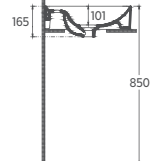

VEA Countertop Washbasin, 101 cm

10VAS5101

Countertop Washbasin

Features

1010 x 465 mm

- With Tap Hole
- V Shaped Overflow Hole
- Suitable for Furniture & Wall Use
- Pop-up Included