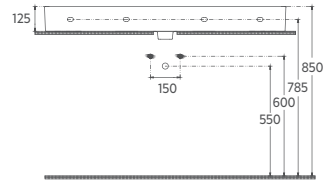

- With Tap Hole
- V Shaped Overflow Hole
- Suitable for Furniture & Wall Use
- Pop-up Included

VEA Countertop Washbasin, 121 cm

10VAS5121

Countertop Washbasin

Features

1210 x 465 mm

- With Tap Hole
- V Shaped Overflow Hole
- Suitable for Furniture & Wall Use
- Pop-up Included