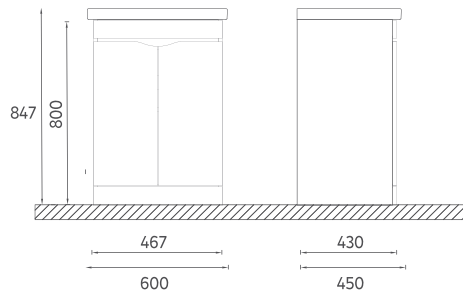

NEO

NEO Washbasin Unit, 60 cm

Features

557 x 800 x 430 mm

- Glossy Lacquer Body
- Soft Close Door

Washbasin included

- 21NGS519060E Washbasin Cabinet, Grey
- 21NGS501060E Washbasin Cabinet, White

Compatible Washbasins:
10PS50060

PRESTIGIO COLLECTION

FURNITURE