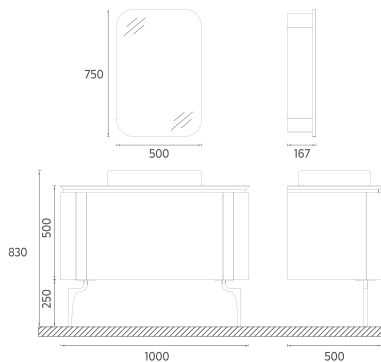

GLORIA

GLORIA Washbasin Unit, 100 cm

Features

1000 x 500 x 750 mm

- Drawer Anti-Slip Matt
- Soft-Close Drawer
- Metal Sided Drawer
- Matte Lacquer/Glossy Varnish

Washbasin included

1. 21GLS1211001 Washbasin Cabinet Lilac
   - 29GLI0070701 Mirror with Matte Brass Coated Frame and Cabinet with Doors / Right
2. **Washbasin Unit + Mirror / SET**

! Compatible Washbasins:
10SQ51050

DISEGNO COLLECTION

FURNITURE