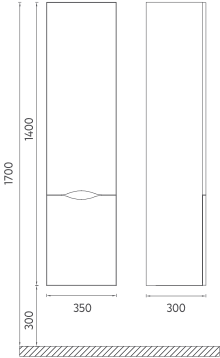

NEO Tall Cabinet, 35 cm

1. **Features**
   350 x 1400 x 300 mm
   · Glossy Lacquer Body
   · Soft Close Door

21NG3119035E	35 cm Tall Cabinet, Grey Right
21NG3101035E	35 cm Tall Cabinet, Grey Left
21NG3219035E	35 cm Tall Cabinet, White Right
21NG3201035E	35 cm Tall Cabinet, White Left