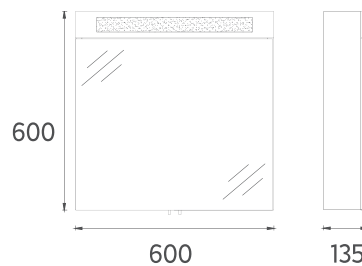

M7 Mirror Cabinet, Upper Cabinet with 1 Door, 60 cm

Features

600 x 135 x 600 mm

- Sandblasted
- Socket Box
- LED illuminated
- 4000 Kelvin Daylight
- Touch On/Off

22OR20100601 **60 cm Mirror Cabinet Right, with Single Door**
22OR2000611 **60 cm Mirror Cabinet Left, with Single Door**