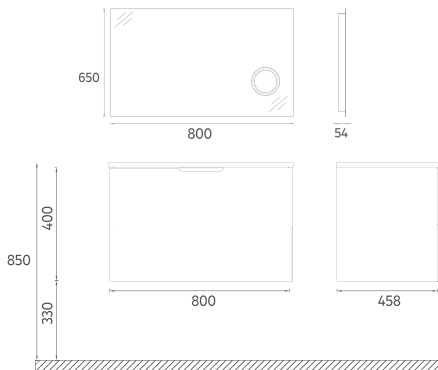

LIV Washbasin Unit, 80 cm

1. **Features**
   800 x 400 x 458 mm
   · MDF Lam Body
   · MDF Lam Single Drawer
   · Soft Close Drawer
   · Soft Touch Surface

Washbasin included

24LVS221081I	Washbasin Cabinet, Lava
24LVS221080I	Washbasin Cabinet, Light Beige
29OR4000080I	80 cm Magnifying Mirror with LED
Washbasin Cabinet + Mirror / SET	

! Compatible Washbasins:
10SL51081