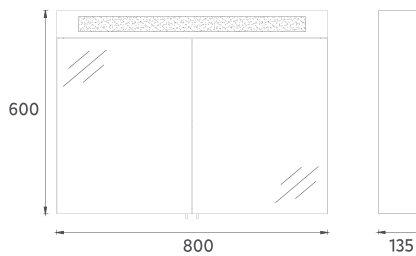

M7 Mirror Cabinet, Upper Cabinet with 2 Doors, 80 cm

Features

800 x 135 x 600 mm

- Sandblasted
- Socket Box
- LED illuminated
- 4000 Kelvin Daylight
- Touch On/Off

22OR20100801 **80 cm Mirror Cabinet, with LED, 2 Doors**