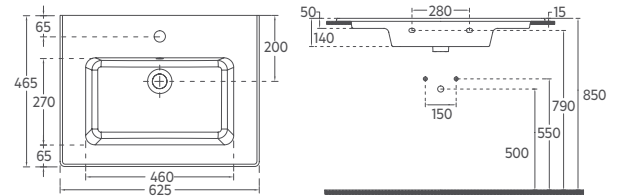

10SL50071

Flat Washbasin

Features

715 x 465 mm

- With Tap Hole
- With Overflow Hole
- Mounting Kit Not Included
- Suitable for Furniture & Wall Use

SISTEMA^T Flat Washbasin, 61 cm

10SL50061

Flat Washbasin