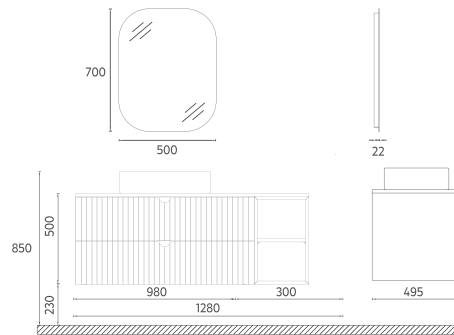

INFINITY Washbasin Unit, 130 cm

Features

- 1280 x 495 x 500 mm
- Matte Lacquer Body
- Soft-Close Drawer
- Mirror with LED
- Soft Close Drawer
- Metal Sided Drawer
- Brushed Gold Handle
- Anti-Slip Matt
- Drawer Divider

Washbasin included

- 21IFS7481301 Washbasin Cabinet Ruby Red, with Rustic Maroon Washbasin
- 21IFS7491301 Washbasin Cabinet Ocean, with Petrol Green Washbasin
- 21IFS7501301 Washbasin Cabinet Dark Salmon, with Salmon Washbasin
- 21IFS7131301 Washbasin Cabinet Pastel Green, with Mint Washbasin
- 21IFS7721301 Washbasin Cabinet Night Blue, with Isvea Blue Washbasin
- 21IFS7121301 Washbasin Cabinet Cream, with Ivory Washbasin
- 291F400055I Mirror, with LED

Washbasin Unit + LED Mirror / SET

! Compatible Washbasins: **10NF65050-2R**

! Please contact your sales representative before ordering for handle and countertop color alternatives.