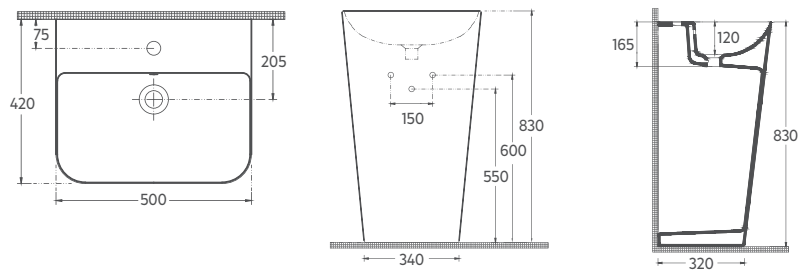

- Features**
- 500 x 420 x 830 mm
 - With Tap Hole
 - With Overflow Hole
 - Sharp&Slim
 - Backside Is Not Glazed

SOTT'AQUA Washbasin 50 cm, Technical Drawing

COLORISVEA

SANITARY WARE WALL HUNG MONOBLOCK WASHBASINS