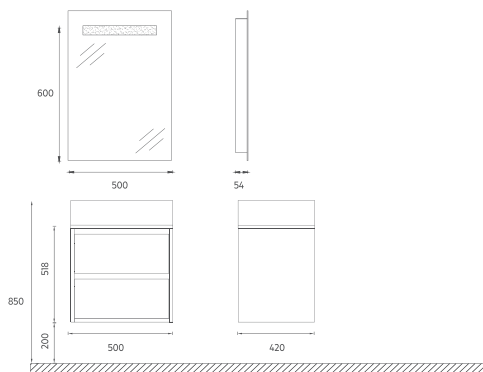

PRO Washbasin Unit, 50 cm

Features

- 500 x 5500 x 240 mm
- Glossy Lacquer Body
- Lacquer Single Drawer
- LED Mirror
- Soft Close Door

Washbasin included

21SFS001050I	Washbasin Cabinet, Beyaz Right
21SFS011050I	Washbasin Cabinet, Beyaz Left
21SFS003050I	Washbasin Cabinet, Açık Gri Right
21SFS003050I	Washbasin Cabinet, Açık Gri Left
21SFS108051I	Washbasin Cabinet, Kum Beji Right
21SFS208051I	Washbasin Cabinet, Kum Beji Left
21SFS004050I	Washbasin Cabinet, Anthracite Right
21SFS014050I	Washbasin Cabinet, Anthracite Left
25OR4003045I	45 cm LED'li Kumlamalı Mirror

Washbasin Cabinet + Mirror / WHITE SET
Washbasin Cabinet + Mirror / COLOR SET

Compatible Washbasins:
10SF50050