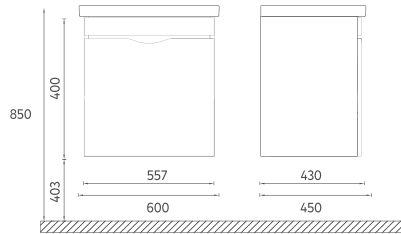

NEO Washbasin Unit, 60 cm

Features

557 x 400 x 430 mm

- Glossy Lacquer Body
- Soft Close Drawer
- Metal Sided Full-Extension Drawer

Washbasin included

21NGS319060E Washbasin Cabinet, Grey
21NGS301060E Washbasin Cabinet, White

! Compatible Washbasins:
10PS50060