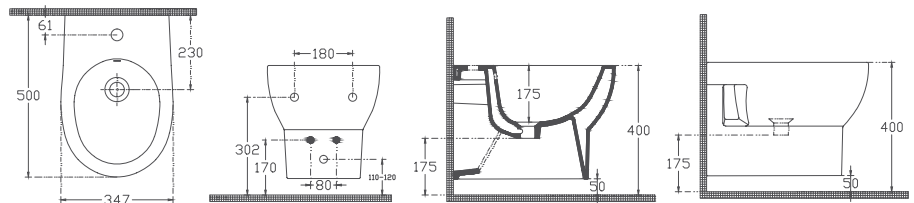

ABSOLUTE Wall Hung Bidet

10AB41001 **Wall Hung Bidet**