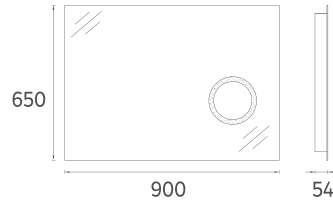

M8 Magnifying Mirror with LED, 90 cm

Features

- **900 x 54 x 650 mm**
- 4000 Kelvin Daylight
- Touch On/Off
- LED Mirror Frame
- Magnifying Mirror with LED Frame

29OR4000090I **90 cm Magnifying Mirror with LED**