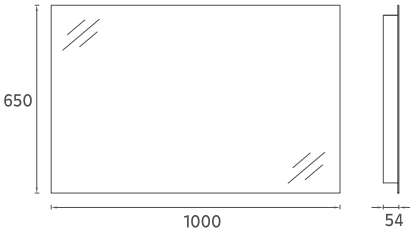

25OR4011080I **80 cm Mirror**

M3 Mirror, 60cm

Features

- **1000 x 54 x 650 mm**
- 4000 Kelvin Daylight
- Touch On/Off
- LED Mirror Frame

25OR4011065I **60 cm Mirror**

M2 Mirror, 100cm

25OR40011001 **100 cm Mirror**