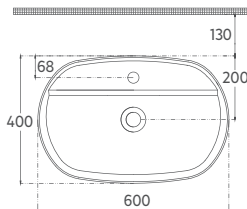

- Features**
- **600 x 400 mm**
 - With Tap Hole
 - Without Overflow Hole
 - Sharp&Slim

INFINITY Washbasin 60 cm, Technical Drawing

COLORISVEA

SANITARY WARE COUNTERTOP WASHBASINS

10NF65055-2L

INFINITY Countertop Washbasin 55 cm, Matte White