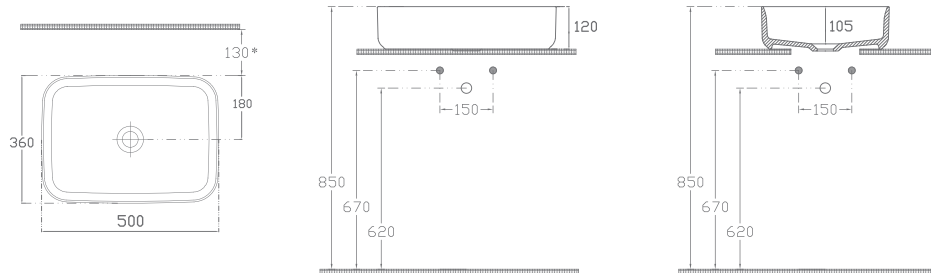

10NF65050-2T

INFINITY Countertop Washbasin 50 cm, Mint

1. **Features**   **500 x 360 mm**
2. Without Tap Hole
   - Without Overflow Hole
   - Sharp&Slim

10NF65050-2R

INFINITY Countertop Washbasin 50 cm, Maroon Red

1. **Features**   **500 x 360 mm**
2. Without Tap Hole
   - Without Overflow Hole
   - Sharp&Slim

10NF65050-2P

INFINITY Countertop Washbasin 50 cm, Petrol Green

1. **Features**   **500 x 360 mm**
2. Without Tap Hole
   - Without Overflow Hole
   - Sharp&Slim

10NF65050-2Z

INFINITY Countertop Washbasin 50 cm, ISVEA Blue

1. **Features**   **500 x 360 mm**
2. Without Tap Hole
   - Without Overflow Hole
   - Sharp&Slim

INFINITY Washbasin 50 cm, Technical Drawing