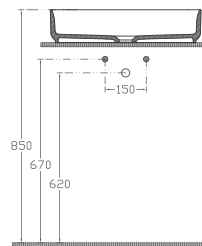

- Features** **550 x 400 mm**
- With Tap Hole
 - Without Overflow Hole
 - Sharp&Slim

INFINITY Washbasin 55 cm,
Technical Drawing

COLORISVEA

SANITARY WARE COUNTERTOP WASHBASINS

10NF65050-2L

INFINITY Countertop Washbasin 50 cm, Matte White