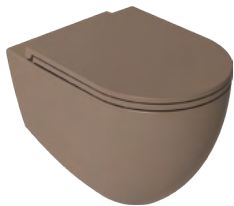

INFINITY CleaRim Plus Wall Hung WC Taupe

Features

- Mounting Kit Included
- SmartFix Plus WC Seat Must Be Ordered Separately
- Suitable for Concealed Cistern
- The Inner Surface Is Also Colored
- WC Seat (Soft-Close / Quick Release)

10NF02001-2H
40KF05311-S

CleaRim Plus Wall Hung WC
F50 WC Seat Taupe
Wall Hung WC + WC Seat