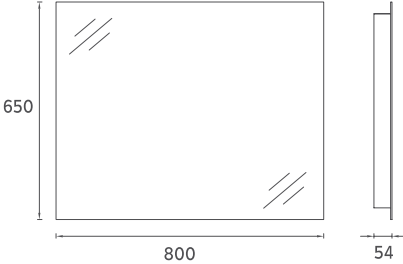

M1 Mirror, 80 cm

24OR4000080I **80 cm Mirror**