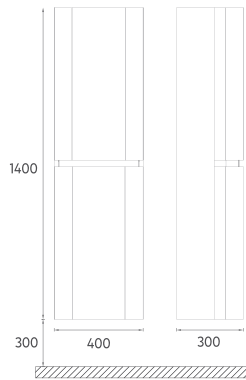

GLORIA Tall Cabinet, 40 cm

Features

400 x 300 x 1400 mm

- Soft Close Door
- Smoked Glass Shelf
- Compression Glass Shelf Support
- Hidden Adjustable Metal Hanger
- Matte Lacquer/Glossy Varnish

21GL1121040I	40 cm Tall Cabinet Right, Lilac
21GL1121041I	40 cm Tall Cabinet Left, Lilac
21GL1122040I	40 cm Tall Cabinet Right, Cream
21GL1122041I	40 cm Tall Cabinet Left, Cream