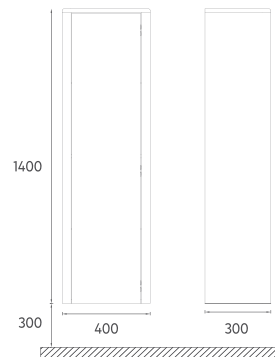

DISEGNO COLLECTION

FURNITURE

SOGNO Tall Cabinet, 40 cm

Features
400 x 300 x 1400 mm
· Push / Open
· Matte Lacquer Body
· Smoked Glass Shelf
· Compression Glass Shelf Support
· Hidden Adjustable Metal Hanger