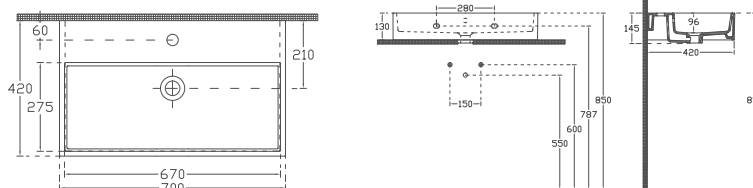

PURITA

PURITA Countertop Washbasin, 90 cm

10PL50090 **Countertop Washbasin**

Features

900 x 420 mm

- With Tap Hole
- With Overflow Hole
- Suitable for Furniture & Wall Use
- Mounting Kit Not Included

PURITA Countertop Washbasin, 70 cm