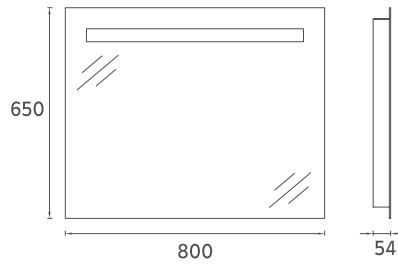

MIRRORS

M4 Profile Framed Mirror, 80 cm

Features

- **800 x 54 x 650 mm**
- 4000 Kelvin Daylight
- Touch On/Off
- LED Mirror Frame
- Sandblasted

25OR40030801 **80 cm Profile Framed Mirror**