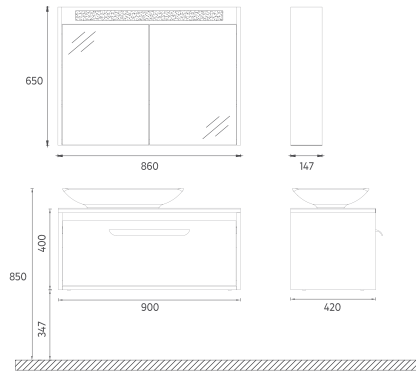

BELLA Washbasin Unit, 90 cm

Features

- **900 x 420 x 400 mm**
- Body MDF Lam
- Drawer MDF Lam
- Soft Close Drawer
- Glass Countertop
- Painted Glass Countertop
- Tandem Concealed Runners

Washbasin included

- 24BLS365091I Washbasin Cabinet, Latin Marble
- 24BL2465090I 90 cm Mirror Cabinet, with LED, Latin Marble
- **Washbasin Cabinet + Cabinet Mirror / SET**

! Compatible Washbasins:
10SY50065-2N