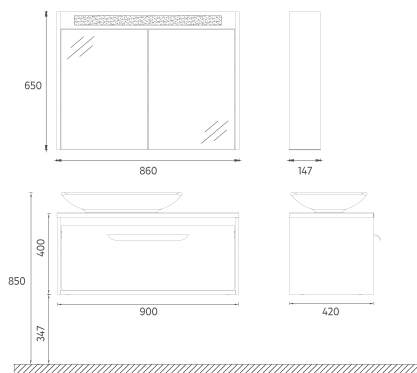

BELLA Washbasin Unit, 90 cm

Features

900 x 420 x 400 mm

- Body MDF Lam
- Drawer MDF Lam
- Soft Close Drawer
- Glass Countertop
- Painted Glass Countertop
- Tandem Concealed Runners

Washbasin included

1. 24BLS398091I basin Cabinet, Retro Silver
   - 24BL2498090I 90 cm Mirror Cabinet, with LED, Retro Silver
2. **Washbasin Cabinet + Cabinet Mirror / SET**

Compatible Washbasins:
10SY50065-2N