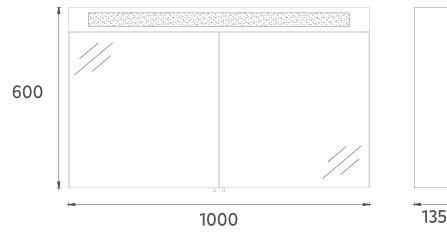

M7 Mirror Cabinet, Upper Cabinet with 2 Doors, 100 cm

Features

1000 x 135 x 600 mm

- Sandblasted
- Socket Box
- LED illuminated
- 4000 Kelvin Daylight
- Touch On/Off

22OR20101001 **100 cm Mirror Cabinet, with LED, 2 Doors**