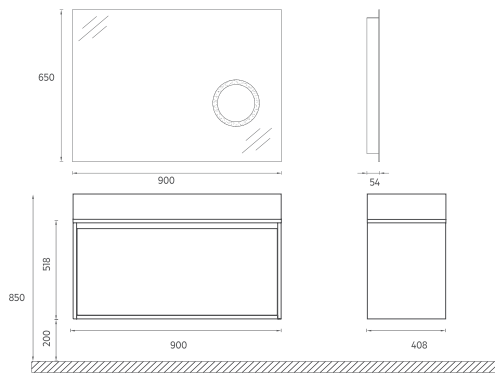

PRESTIGIO COLLECTION

FURNITURE

PRO Washbasin Unit, 90 cm

Features

900 x 500 x 458 mm

- Glossy Lacquer Body
- Lacquer Double Drawer
- LED Mirror
- Soft Close Drawer
- Metal Sided Full-Extension Drawer

Washbasin included