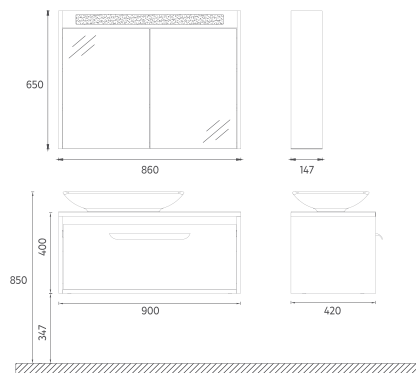

BELLA Washbasin Unit, 90 cm

Features

- **900 x 420 x 400 mm**
- Body MDF Lam
- Drawer MDF Lam
- Soft Close Drawer
- Glass Countertop
- Painted Glass Countertop
- Tandem Concealed Runners

Washbasin included

- 24BLS365090I Washbasin Cabinet, Latin Marble
- 24BL2465090I 90 cm Mirror Cabinet, with LED, Latin Marble
- **Washbasin Cabinet + Cabinet Mirror / SET**

! Compatible Washbasins:
10SY50065