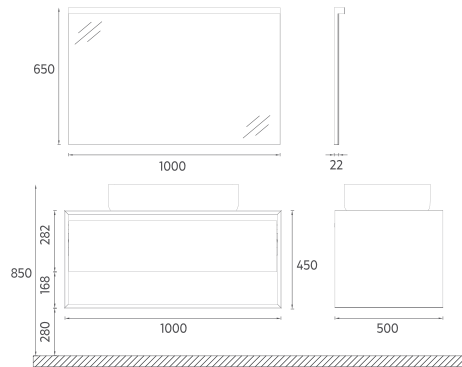

LUCA Washbasin Unit with Shelf, 100 cm

Features

1000 x 500 x 450 mm

- Matte Lacquer Body
- Drawer MDF Lam
- Soft Close Drawer
- Drawer Full-Extension

Washbasin included

21LCS3061001 Washbasin Cabinet, White Oak

29LC40001001 LED Mirror

Washbasin Cabinet + Mirror

! Compatible Washbasins:
10NF65060