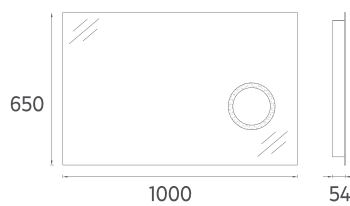

M8 Magnifying Mirror with LED, 100 cm

Features

- **1000 x 54 x 650 mm**
- 4000 Kelvin Daylight
- Touch On/Off
- LED Mirror Frame
- Magnifying Mirror with LED Frame

29OR4000100I **100 cm Magnifying Mirror with LED**