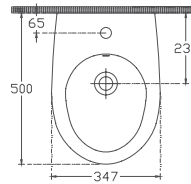

ABSOLUTE Floor Standing Bidet

10AB42001 **Floor Standing Bidet**