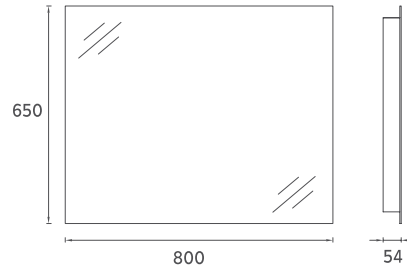

M3 Mirror, 100cm

Features

- **1000 x 54 x 650 mm**
- 4000 Kelvin Daylight
- Touch On/Off
- LED Mirror Frame

25OR4003100I **100 cm Mirror**

MIRRORS

M3 Mirror, 80 cm

Features

- **800 x 54 x 650 mm**
- 4000 Kelvin Daylight
- Touch On/Off
- LED Mirror Frame