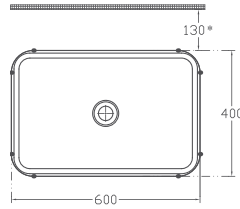

Artisan Edition

ALLEGRO Countertop Monoblock Washbasin, 60 cm

10AL66060

Countertop Monoblock Washbasin Washbasin

Features

600 x 400 mm

- Without Tap Hole
- Without Overflow Hole
- Suitable for Furniture Use