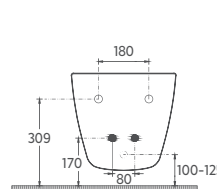

INFINITY Wall Hung Bidet

10NF41001 **Wall Hung Bidet**

Features

- SmartFix Plus