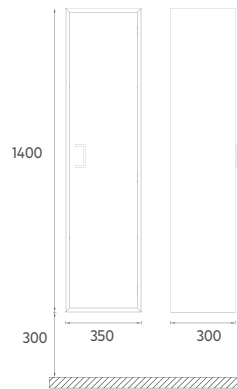

STEPP Tall Cabinet, 35 cm

Features

350 x 300 x 1400 mm

- Matte Lacquer Body
- Soft Close Door
- Glass Shelf
- Compression Glass Shelf Support
- Hidden Adjustable Metal Hanger

- 21SP1121035I Tall Cabinet 35cm Right, Anthracite
- 21SP1121036I Tall Cabinet 35cm Left, Anthracite