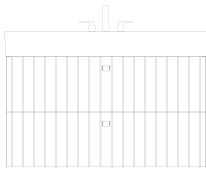

100

995 x 455 x 550 mm