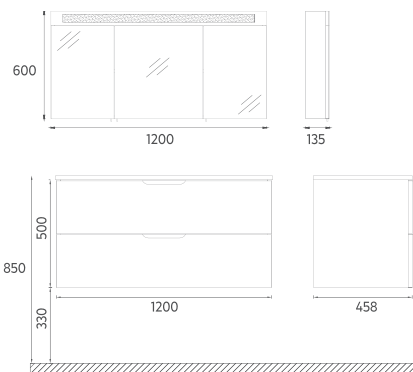

LIV

LIV Washbasin Unit, 120 cm

1. **Features**
   1200 x 500 x 458 mm
   · MDF Lam Body
   · MDF Lam Double Drawer
   · Soft Close Drawer
   · Soft Touch Surface

Washbasin included

1. 24LVS211121I Washbasin Cabinet, Lava
   - 24LVS211120I Washbasin Cabinet, Light Beige
   - 22OR2600120I 120 cm Mirror Cabinet, with 3 Doors, LED
2. **Washbasin Cabinet + Cabinet Mirror / SET**

Compatible Washbasins:
10SL51121

MEZZO COLLECTION

FURNITURE