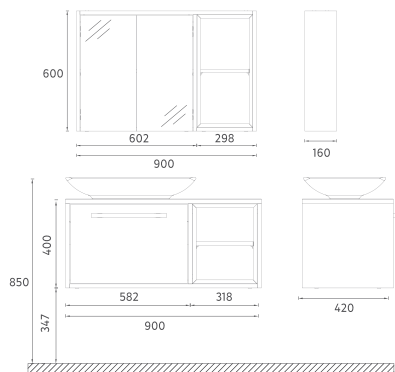

CAVALLI

CAVALLI Washbasin Unit, 90 cm

Features

900 x 420 x 400 mm

- Body MDF Lam
- Drawer MDF Lam
- Soft Close Drawer
- Painted Glass Countertop
- Tandem Concealed Runner
- Glass Countertop

Washbasin included

1. 24CVS7920901 Washbasin Cabinet, Detroit&Anthracite
   - 24CV75970901 90 cm Mirror Cabinet, Detroit&Anthracite
2. **Washbasin Cabinet + Cabinet Mirror / SET**

! Compatible Washbasins:
10SY50065

MEZZO COLLECTION

FURNITURE