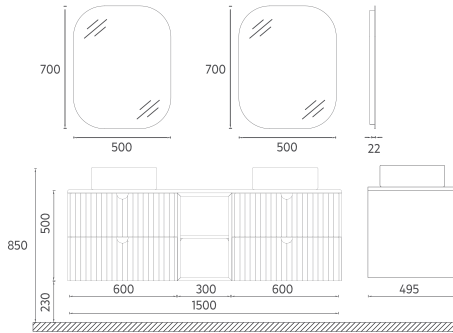

INFINITY Washbasin Unit, 150 cm

Features

- 1500 x 495 x 500 mm
- Matte Lacquer Body
- Soft-Close Drawer
- Mirror with LED
- Soft Close Drawer
- Metal Sided Drawer
- Black Handle
- Anti-Slip Matt

Washbasin included

1. 21IFS748159I Washbasin Cabinet, Ruby Red, (Countertop / Washbasin / Handle, Black)
   - 21IFS749159I Washbasin Cabinet, Ocean, (Countertop / Washbasin / Handle, Black)
   - 21IFS772159I Washbasin Cabinet, Night Blue, (Countertop / Washbasin / Handle, Black)
   - 29IF400055I Mirror, with LED
2. **Washbasin Unit + 2 LED Mirrors/ SET**

! Compatible Washbasins: **10NF65036-2N**

! Please contact your sales representative before ordering for handle and countertop color alternatives.