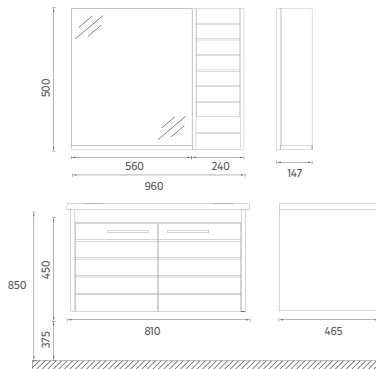

ARISTO Washbasin Unit, 80 cm

Features

- **810 x 465 x 470 mm**
- Body Mdf lam
- Doors Glossy Lacquer
- Soft Close Door

Washbasin included

- 21RSS002081I Washbasin Cabinet, Detroit & White
- 21RS2002080I 80 cm Mirror Cabinet, Detroit & White
- **Washbasin Cabinet + Mirror / SET**

Compatible Washbasins:
10LE50081