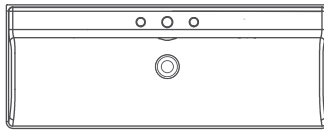

121
1210 x 465 mm