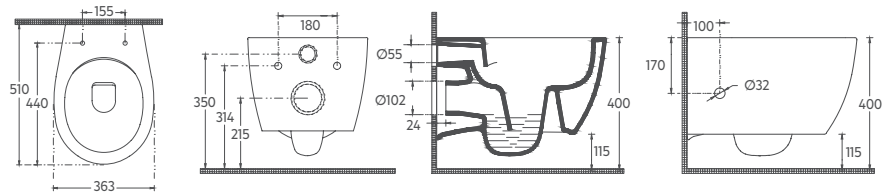

SENTIMENTI NEO

SENTIMENTI NEO RimLess Wall Hung WC

10AR02010	RimLess Wall Hung WC
40D802001	D80 WC Seat Slim
Wall Hung WC + D80 WC Seat	

Features

- Mounting Kit Included
- Smartfix Plus
- Concealed Cistern Should Be Adjusted To 4L
- WC Seat (Soft-Close, Quick Release, Slim) Must Be Ordered Separately