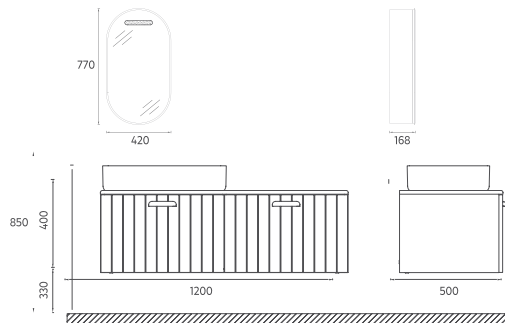

RINATO Washbasin Unit, 120 cm

Features

- 1200 x 500 x 400 mm
- Matte Lacquer Body
- Drawer Lacquer
- Drawer Anti-Slip Matt
- Soft Close Drawer
- Drawer Divider
- Countertop Solid Oak
- Hidden Drawer

Washbasin included

1. 21RNS712121I Washbasin Cabinet, Cream Right
   - 21RNS712120I Washbasin Cabinet, Cream Left
   - 29PN2112040I Mirror Cabinet, Cream Right
   - 29PN2212040I Mirror Cabinet, Cream Left
   - 21RN6112025I Upper Cabinet, Cream Right
   - 21RN6212025I Upper Cabinet, Cream Left
   - 21PN9012030I Shelf, Cream
2. **Washbasin Cabinet + Mirror Cabinet + Upper Cabinet + Shelf**

Compatible Washbasins:
10NF65060