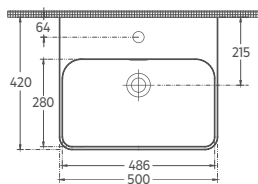

INFINITY Semi-Recessed Countertop Washbasin, 50 cm

10NF52050

Semi-Recessed Countertop Washbasin

Features

500 x 360 mm

- With Tap Hole
- With Overflow Hole
- Suitable With Furniture
- Sharp&Slim