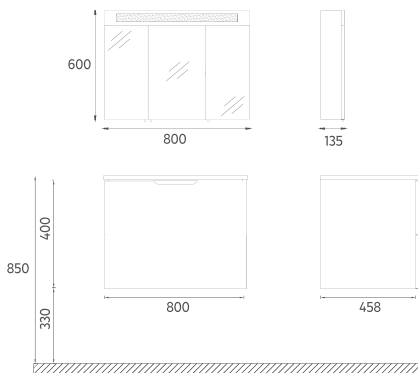

LIV Washbasin Unit, 80 cm

1. **Features**
   800 x 400 x 458 mm
   · MDF Lam Body
   · MDF Lam Single Drawer
   · Soft Close Drawer
   · Soft Touch Surface

Washbasin included

24LVS221081I	Washbasin Cabinet, Lava
24LVS221080I	Washbasin Cabinet, Light Beige
22OR2600080I	80 cm Mirror Cabinet, with 3 Doors, LED
Washbasin Cabinet + Cabinet Mirror / SET	

! Compatible Washbasins:
10SL51081