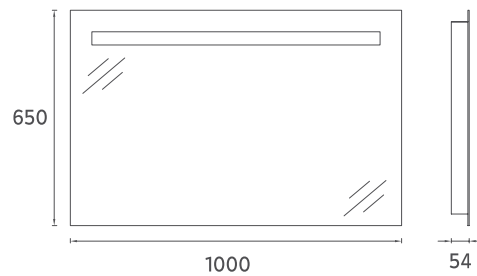

M5 Profile Framed Mirror, 100cm

1. **Features**
   1000 x 54 x 650 mm
2. 4000 Kelvin Daylight
   - Touch On/Off
   - LED Mirror Frame
   - Sandblasted
   - Antifog

1. 25OR4012100I **100 cm Profile Framed Mirror**