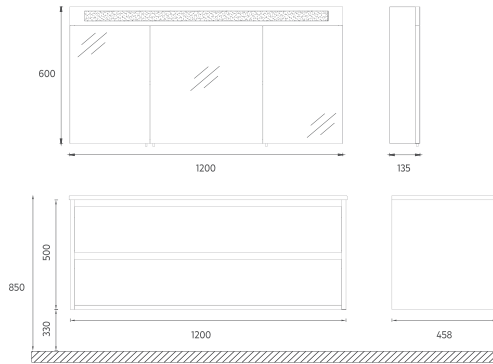

PRO

PRO Double Bowl Washbasin Unit, 120 cm

Features

- **1200 x 500 x 458 mm**
- Glossy Lacquer Body
- Lacquer Double Drawer
- LED Mirror
- Soft Close Drawer
- Metal Sided Full-Extension Drawer

Washbasin included

PRESTIGIO COLLECTION

- 21MGS001120I Washbasin Cabinet, White
- 21MGS070120I Washbasin Cabinet, Light Grey
- 21MGS708121I Washbasin Cabinet, Sand Beige
- 21MGS019120I Washbasin Cabinet, Anthracite
- 22OR2600120I 120 cm Mirror Cabinet, with 3 Doors, LED
- **Washbasin Cabinet + Mirror Cabinet / WHITE SET**
- **Washbasin Cabinet + Mirror Cabinet / COLOR SET**

! Compatible Washbasins:
10SL50121

FURNITURE