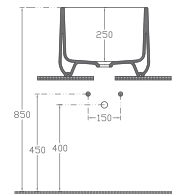

ALLEGRO Countertop Monoblock Washbasin, 42 cm

10AL66042

Countertop Monoblock Washbasin Washbasin

Features

Ø 420 mm

- Without Tap Hole
- Without Overflow Hole
- Suitable for Furniture Use