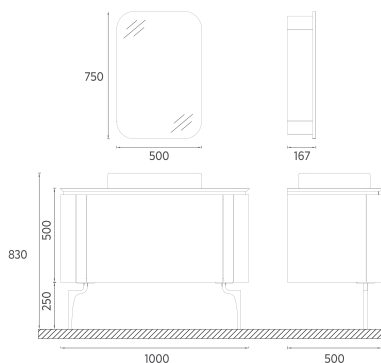

GLORIA Washbasin Unit, 100 cm

Features

1000 x 500 x 750 mm

- Drawer Anti-Slip Matt
- Soft-Close Drawer
- Metal Sided Drawer
- Matte Lacquer/Glossy Varnish

Washbasin included

1. 21GLS1211011 Washbasin Cabinet Cream
   - 29GLI0070711 Mirror with Matte Brass Coated Frame and Cabinet with Doors / Right
2. **Washbasin Unit + Mirror / SET**

! Compatible Washbasins:
10SQ51050