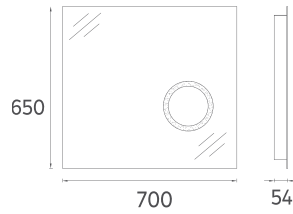

MIRRORS

M8 Magnifying Mirror with LED, 70 cm

Features

- **700 x 54 x 650 mm**
- 4000 Kelvin Daylight
- Touch On/Off
- LED Mirror Frame
- Magnifying Mirror with LED Frame

29OR4000070 | **70 cm Magnifying Mirror with LED**