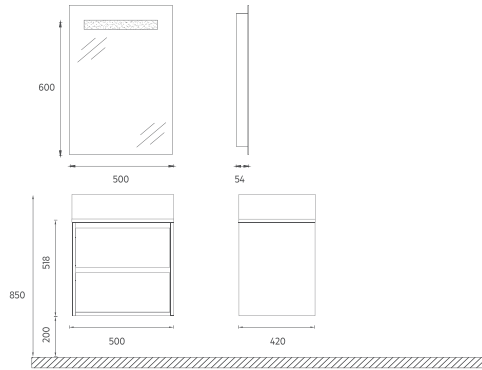

PRO

PRO Washbasin Unit, 50 cm

Features

500 x 518 x 420 mm

- Glossy Lacquer Body
- Lacquer Double Drawer
- LED Mirror
- Soft Close Drawer
- Metal Sided Full-Extension Drawer

Washbasin included

! Compatible Washbasins:
10SF50051

21SFS1010501	Washbasin Cabinet, White
21SFS1140501	Washbasin Cabinet, Light Grey
21SFS7080501	Washbasin Cabinet, Sand Beige
25OR40030451	Washbasin Cabinet, Anthracite
21MGS7080601	45 cm Sandblasted Mirror with LED
Washbasin Cabinet + Mirror / WHITE SET	
Washbasin Cabinet + Mirror / COLOR SET	

PRESTIGIO COLLECTION

FURNITURE