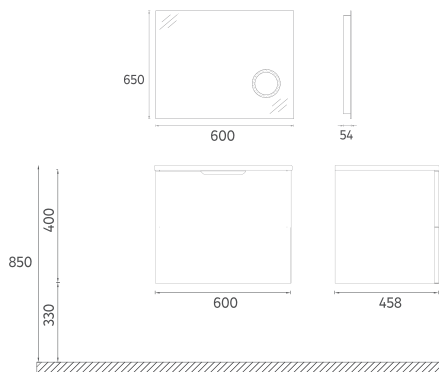

LIV Washbasin Unit, 60 cm

1. **Features**
   600 x 400 x 458 mm
   · MDF Lam Body
   · MDF Lam Single Drawer
   · Soft Close Drawer
   · Soft Touch Surface

Washbasin included

1. 24LVS221060I Washbasin Cabinet, Lava
   - 24LVS221061I Washbasin Cabinet, Light Beige
   - 29OR4000060I 60 cm Magnifying Mirror with LED
2. **Washbasin Cabinet + Mirror / SET**

! Compatible Washbasins:
10SL50061