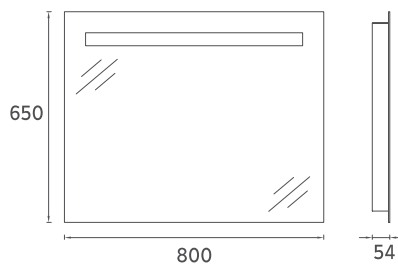

M5 Profile Framed Mirror, 80cm

Features

- **1000 x 54 x 650 mm**
- 4000 Kelvin Daylight
- Touch On/Off
- LED Mirror Frame
- Sandblasted
- Antifog

25OR40120801 **80 cm Profile Framed Mirror**