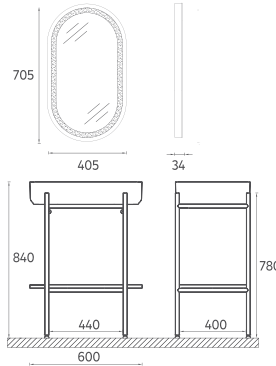

PUNO Washbasin Cabinet, 55 cm

1. **Features**
   550 x 400 x 780 mm
   · Lacquer Shelf
   · Painted Metal Profile Body

Washbasin included

29PNS001055I	Washbasin Unit Black, (White washbasin)
29PNS082055I	Washbasin Unit Black, (Salmon washbasin)
29PNS081055I	Washbasin Unit Black, (Mint washbasin)
29PNS081055I	Washbasin Unit Black, (Ivory washbasin)
29PNS094055I	Washbasin Unit Black, (Anthracite washbasin)
29PNS094055I	Washbasin Unit Black, (Mink washbasin)
29PNS094055I	Washbasin Unit Black, (Black washbasin)
29PNS003155I	Washbasin Unit Black, Matte White Terrazzo
21PN9004030I	Black Shelf
29PN4004040I	Mirror Black Metal Profile
Washbasin Cabinet + Shelf + Mirror / WHITE SET	
Washbasin Cabinet + Shelf + Mirror / COLOR SET	

1. **!** Compatible Washbasins:
   10NF65055 White,
   Salmon 2S, Mint 2T,
   Ivory 2K, Anthracite 2C,
   Mink 2H, Black 2N,
   10NF65055-2L-TRZ
   Matte White, 2K-TRZ Ivory,
   2S-TRZ Salmon, 2T-TRZ Mint