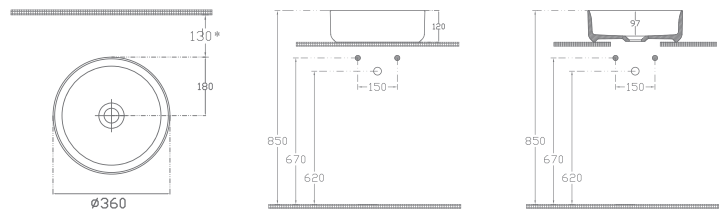

Countertop Washbasin, 36cm

10NF65036 **Countertop Washbasin**

Features

Ø 360 mm

- Without Tap Hole
- Without Overflow Hole
- Sharp&Slim