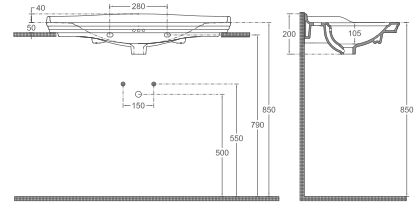

It shines like a star in modern and urban bathrooms with its 90 cm wide and stylish design that adapts to any bathroom.

NEW

STELLA

STELLA Washbasin, 90 cm

10ST50090

STELLA Washbasin

Features

900 x 465 mm