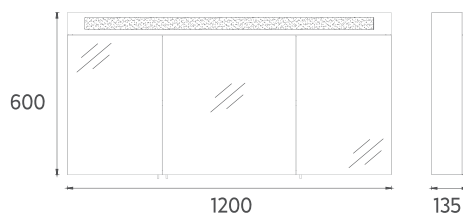

Mirror Cabinet, Upper Cabinet with 3 Doors, 120 cm

1. **Features**
   1200 x 135 x 600 mm
2. Sandblasted
   - Socket Box
   - LED illuminated
   - 4000 Kelvin Daylight
   - Touch On/Off

22OR2600120I	120 cm Mirror Cabinet, with LED, 3 Doors