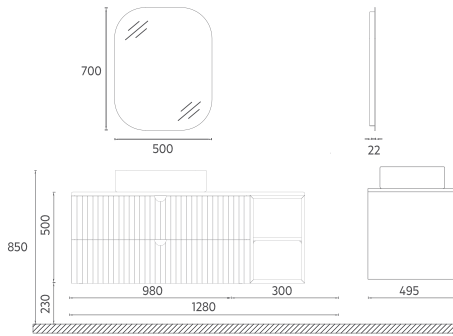

Features

- 1280 x 495 x 500 mm**
- Matte Lacquer Body
- Soft-Close Drawer
- Mirror with LED
- Soft Close Drawer
- Metal Sided Drawer
- Brushed Gold Handle
- Anti-Slip Matt
- Drawer Divider

Washbasin included