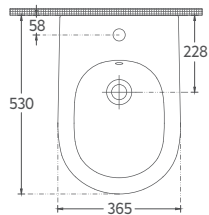

10NF41001-2T

INFINITY Wall Hung Bidet, Mint

Features · SmartFix Plus

10NF41001-2R

INFINITY Wall Hung Bidet, Maroon Red

Features · SmartFix Plus

10NF41001-2P

INFINITY Wall Hung Bidet, Petrol Green

Features · SmartFix Plus

10NF41001-2Z

INFINITY Wall Hung Bidet, ISVEA Blue

Features · SmartFix Plus

**INFINITY Wall Hung Bidet,
Technical Drawing**