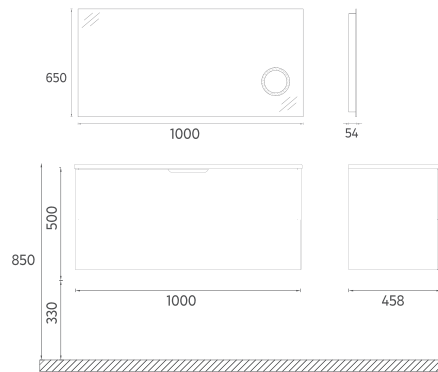

LIV Washbasin Unit, 100 cm

Features

1000 x 400 x 458 mm

- MDF Lam Body
- MDF Lam Single Drawer
- Soft Close Drawer
- Soft Touch Surface

Washbasin included

24LVS2211011	Washbasin Cabinet, Lava
24LVS2211001	Washbasin Cabinet, Light Beige
29OR40001001	100 cm Magnifying Mirror with LED
Washbasin Cabinet + Mirror / SET	

! Compatible Washbasins:
10SL50101