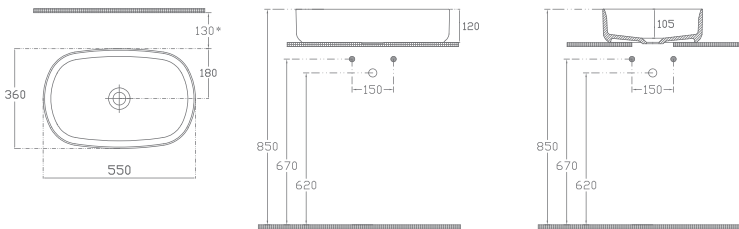

INFINITY Washbasin 55 cm, Terrazzo Technical Drawing

PEAK

Refinement and Sharp Lines

ISVEA PEAK series offers a new source of inspiration for the bathrooms with its sharp lines and rounded corners.

The unique round-cornered countertop washbasin models produced with the Sharp&Slim technology of PEAK series, developed to provide a simple, striking appearance and comfort, will be the most spectacular place in your bathroom.