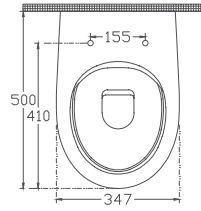

ABSOLUTE RimLess Single BTW WC

10AB10002 RimLess Single BTW WC
4OR802001 R80 Soft Close Slim
Wall Hung WC + R80 WC Seat

Features

- RimLess
- Mounting Kit Included
- Concealed Cistern Should Be Adjusted To 4L
- WC Seat (Soft-Close, Quick Release, Slim) Must Be Ordered Separately