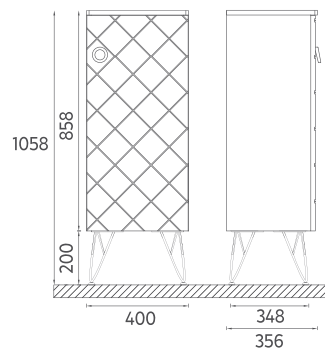

ROSA Tall Cabinet, 80 cm

Features

400 x 1058 x 356 mm

- Lacquer Body
- Soft Close Door
- Copper Painted Metal Legs

- 21RA320230401 80 cm Tall Cabinet, Ivory Right
- 21RA310230401 80 cm Tall Cabinet, Ivory Left