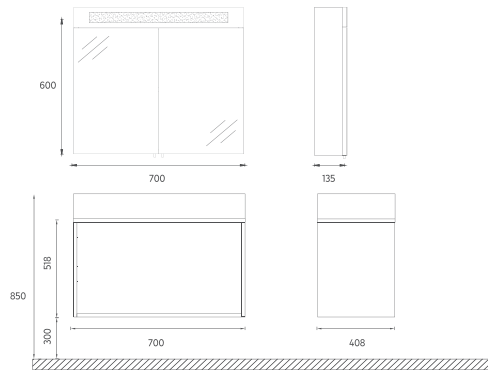

PRO Washbasin Unit, 70 cm

Features

700 x 400 x 458 mm

- Glossy Lacquer Body
- Lacquer Single Drawer
- LED Mirror
- Soft Close Drawer
- Metal Sided Full-Extension Drawer

Washbasin included

21MGS071090I	Washbasin Cabinet, White
21MGS071090I	Washbasin Cabinet, Light Grey
21MGS708090I	Washbasin Cabinet, Sand Beige
21MGS071090I	Washbasin Cabinet, Anthracite
22OR2600090I	70 cm Mirror Cabinet, with 2 Doors, LED
Washbasin Cabinet + Mirror Cabinet / WHITE SET	
Washbasin Cabinet + Mirror Cabinet / COLOR SET	

! Compatible Washbasins:
10SF50070