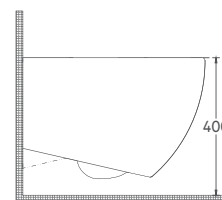

INFINITY Wall Hung WC, Technical Drawing