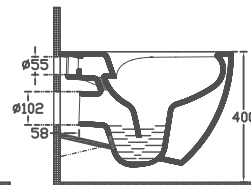

INFINITY CleaRim Plus CleanWash Wall Hung WC

10NFS1005I	Wall Hung WC, Hot & Cold Water Inlet
10NFS1001I	Wall Hung WC, Cold Water Inlet
40KF0200I	F50 WC Seat
Wall Hung WC (Hot & Cold Water) + F50 WC Seat	
Wall Hung WC (Cold Water) + F50 Seat	

Features

- Mounting Kit Included
- SmartFix Plus
- Concealed Cistern Should Be Adjusted To 4L
- Integrated Bidet Valve With Sensor
- WC Seat (Soft-Close, Quick Release)
- Must Be Ordered Separately