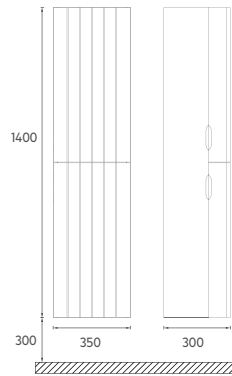

VEA

VEA Tall Cabinet, 35 cm

Features

350 x 300 x 1400 mm

- Soft Close Door
- Smoked Glass Shelf
- Compression Glass Shelf Support
- Hidden Adjustable Metal Hanger
- Matte Lacquer

21MN10111351	35 cm Tall Cabinet Right, Stone Grey
21MN10111371	35 cm Tall Cabinet Right, Dark Beige
21MN10111361	35 cm Tall Cabinet Right, Rosa
21MN10112351	35 cm Tall Cabinet Left, Stone Grey
21MN10112371	35 cm Tall Cabinet Left, Dark Beige
21MN10112361	35 cm Tall Cabinet Left, Rosa

FURNITURE ARTISAN EDITION

FURNITURE