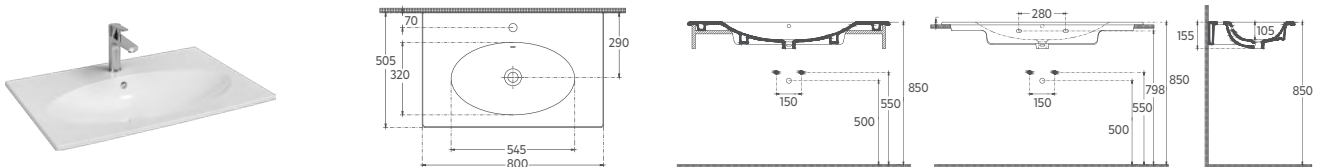

SISTEMA^X Flat Washbasin, 101 cm

10SX51101

Flat Washbasin

Features

1010 x 505 mm

- With Tap Hole
- With Overflow Hole
- Mounting Kit Not Included
- Suitable for Furniture & Wall Use

SISTEMA^X Flat Washbasin, 80 cm