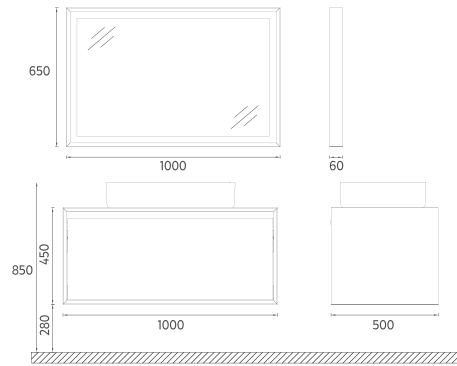

LUCA

LUCA Washbasin Unit, 100 cm

Features

- **1000 x 500 x 450 mm**
- Matte Lacquer Body
- Drawer MDF Lam
- Soft Close Drawer
- Drawer Full-Extension

Washbasin included

- 21LCS3051001 Washbasin Cabinet, Black Oak
- 29LC40091001 75 cm Black LED Mirror
- **Washbasin Cabinet + Mirror**

! Compatible Washbasins:
10NF65060

FURNITURE PRESTIGIO COLLECTION