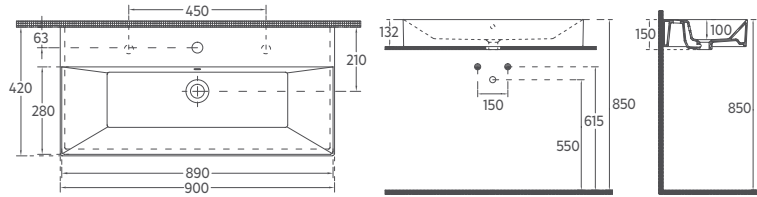

SISTEMA²

SISTEMA² Countertop Washbasin, 90 cm

10SF50090

Countertop Washbasin

Features

900 x 420 mm

- With Tap Hole
- With Overflow Hole
- Sharp&Slim
- Suitable for Furniture & Wall Use