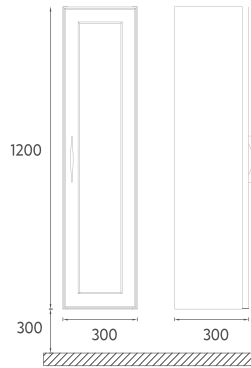

MODESTO Tall Cabinet, 30 cm

1. **Features**
2. 300 x 300 x 1200 mm
   - Soft Close Door
   - Glass Shelf
   - Compression Glass Shelf Support
   - Hidden Adjustable Metal Hanger

21MD1724035I	Washbasin Cabinet Right, Butter Yellow
21MD1724135I	Washbasin Cabinet Right, Butter Yellow
21MD1724136I	Washbasin Cabinet Left, Stone Grey
21MD1724036I	Washbasin Cabinet Left, Stone Grey