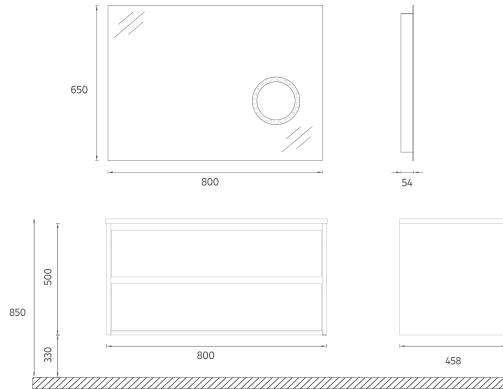

Compatible Washbasins:
10SL51081

PRESTIGIO COLLECTION

FURNITURE

PRO Washbasin Unit, 80 cm

Features

800 x 500 x 458 mm

- Glossy Lacquer Body
- Lacquer Double Drawer
- Magnifying Mirror with LED
- Soft Close Drawer
- Metal Sided Full-Extension Drawer