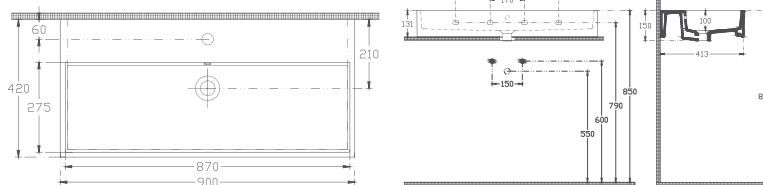

PURITA

PURITA Countertop Washbasin, 90 cm

10PL50090 **Countertop Washbasin**

Features

900 x 420 mm

- With Tap Hole
- With Overflow Hole
- Suitable for Furniture & Wall Use
- Mounting Kit Not Included