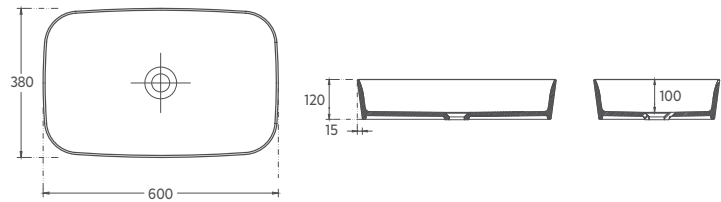

PEAK Countertop Washbasin, 60 cm

10PE67060

Countertop Washbasin

Features

600 x 380 mm

- Without Tap Hole
- Without Overflow Hole
- Sharp&Slim