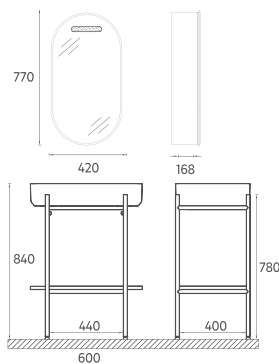

PUNO

PUNO Washbasin Cabinet, 60 cm

1. **Features**
   600 x 400 x 780 mm
   · Lake Shelf
   · Painted Metal Profile Body

Washbasin included

29PNS004060I	Washbasin Unit Black, White washbasin
29PNS004061I	Washbasin Unit Black, Salmon washbasin
29PNS004062I	Washbasin Unit Black, Mint washbasin
29PNS004063I	Washbasin Unit Black, Ivory washbasin
29PNS004064I	Washbasin Unit Black, Anthracite washbasin
29PNS004065I	Washbasin Unit Black, Mink washbasin
29PNS004066I	Washbasin Unit Black, Black washbasin
29PNS003160I	Washbasin Unit Black, Ivory Terrazzo
21PN9004030I	Black Shelf
29PN4004040I	Mirror (Black Metal Profile)
Washbasin Cabinet + Shelf + Mirror / WHITE SET	
Washbasin Cabinet + Shelf + Mirror / COLOR SET	

1. Compatible Washbasins:
   10NF65060 White, Salmon 2S, Mint 2T, Ivory 2K, Anthracite 2C, Mink 2H, Black 2N, Petrol Green 2P, Rustic Maroon 2R, 10NF65060-2L-TRZ Matte White, 2K-TRZ Ivory, 2S-TRZ Salmon, 2T-TRZ Mint

DISEGNO COLLECTION

FURNITURE