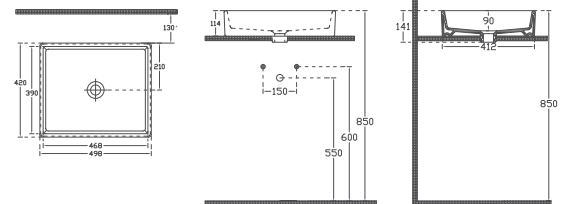

PURITA Countertop Washbasin, 50 cm

10PL66050

Countertop Washbasin

Features

498 x 420 mm

- Without Tap Hole
- Without Overflow Hole
- Suitable for Furniture
- Mounting Kit Not Included