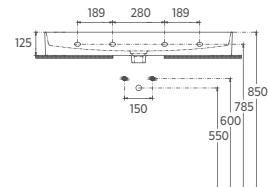

VEA Countertop Washbasin, 101 cm

10VAS5101

Countertop Washbasin

Features

1010 x 465 mm

- With Tap Hole
- V Shaped Overflow Hole
- Suitable for Furniture & Wall Use
- Pop-up Included