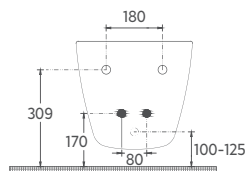

10NF41001-2T

INFINITY Wall Hung Bidet, Mint

Features · SmartFix Plus

10NF41001-2R

INFINITY Wall Hung Bidet, Maroon Red

Features · SmartFix Plus

10NF41001-2P

INFINITY Wall Hung Bidet, Petrol Green

Features · SmartFix Plus

10NF41001-2Z

INFINITY Wall Hung Bidet, ISVEA Blue

Features · SmartFix Plus

**INFINITY Wall Hung Bidet,
Technical Drawing**