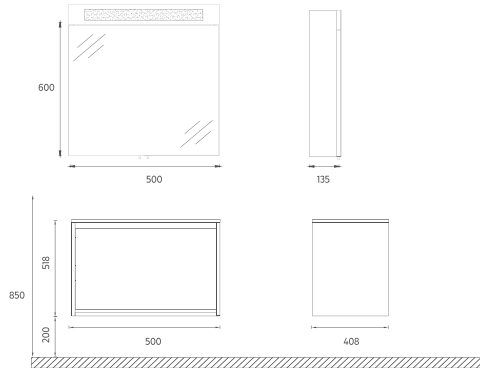

PRO Washbasin Unit, 60 cm

Features

600 x 500 x 458 mm

- Glossy Lacquer Body
- Lacquer Single Drawer
- LED Mirror
- Soft Close Drawer
- Metal Sided Full-Extension Drawer

Washbasin included

21MGS001061I	Washbasin Cabinet, White
21MGS070061I	Washbasin Cabinet, Light Grey
21MGS308060I	Washbasin Cabinet, Sand Beige
21MGS019061I	Washbasin Cabinet, Anthracite
22OR2010060I	60 cm Mirror Cabinet, with Single Door, LED
	Washbasin Cabinet + Dolaplı Mirror / WHITE SET
	Washbasin Cabinet + Dolaplı Mirror / RENKLİ SET

! Compatible Washbasins:
10SL50061