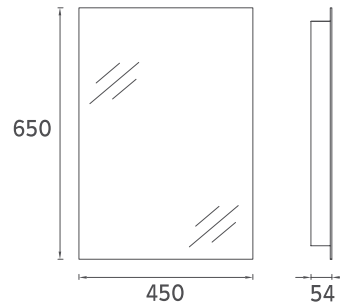

M1 Mirror, 80 cm

24OR4000080I **80 cm Mirror**

M1 Mirror, 60cm

24OR4000065I **60 cm Mirror**

MIRRORS

M1 Mirror, 45 cm

24OR4000045I 45 cm Mirror

SANITARY WARE MIRRORS