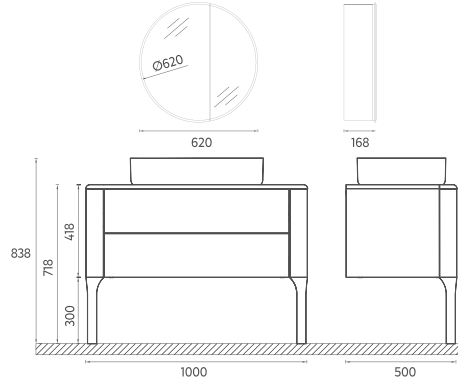

SOGNO Washbasin Unit, 100 cm

Features

1000 x 500 x 718 mm

- Push / Open
- Drawer Anti-Slip Matt
- Drawer Soft-Close
- Drawer Divider
- Matte Lacquer Body

Washbasin included

- 21SGS7471001 Washbasin Cabinet, Anthracite
- 21SG25470621 Mirror Cabinet, Anthracite
- 21SG90470301 Shelf, Anthracite

Washbasin Cabinet + Mirror + Shelf / SET

! Compatible Washbasins:
10NF65060