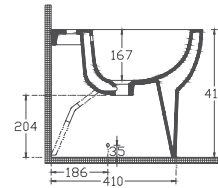

ABSOLUTE Floor Standing Bidet

10AB42001 **Floor Standing Bidet**