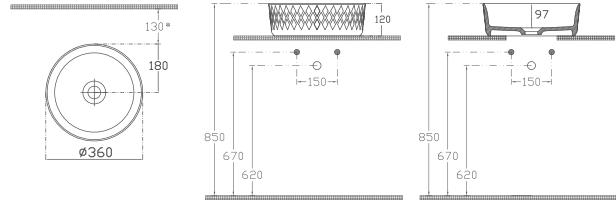

MINT

MAROON
RED

PETROL
GREEN

ISVEA
BLUE

NEW

Artisan Edition

Artisan Edition

ROMBO Countertop Washbasin, 36 cm