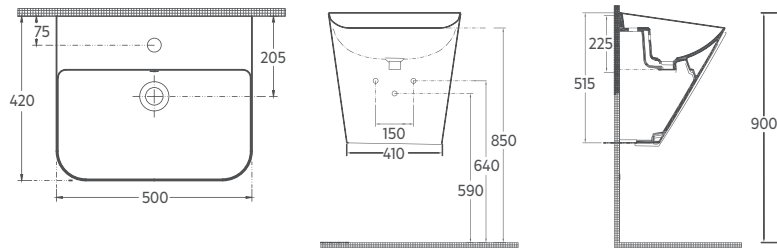

10SQ37002-2Z

SOTT'AQUA Wall Hung Monoblock W. 50 cm, ISVEA Blue

- Features** **500 x 420 x 515 mm**
- With Tap Hole
 - With Overflow Hole
 - Sharp&Slim
 - Wall Mount Only

Sott'Aqua Washbasin 50cm, Technical Drawing