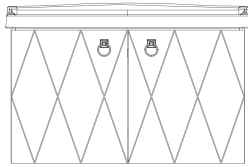

AGATHA

WASHBASIN CABINET
WITH ETAGERE

90

860 x 448 x 500 mm