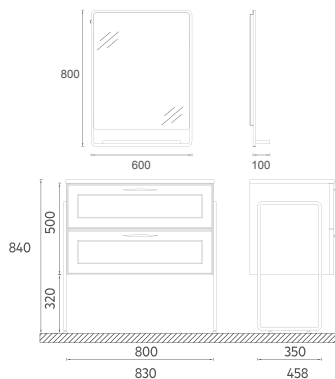

MODESTO Washbasin Unit, 80 cm

Features

830 x 458 x 820 mm

- Matte Lacquer
- Soft-Close Drawer
- Metal Sided Full-Extension Drawer

Washbasin included

21MDS724080I Washbasin Cabinet, Stone Grey

29MD4013080I Profile Mirror with Etagere

Washbasin Cabinet + Mirror

Compatible Washbasins:
10SL51081