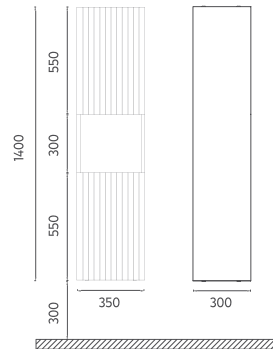

INFINITY Tall Cabinet, 35 cm

Features

350 x 300 x 1400 mm

- Matte Lacquer Body
- Soft Close Door
- Smoked Glass Shelf
- Compression Glass Shelf Support
- Hidden Adjustable Metal Hanger

211F3148035I	Tall Cabinet, Ruby Red Right
211F3149035I	Tall Cabinet, Ocean Right
211F3150035I	Tall Cabinet, Dark Salmon Right
211F3113035I	Tall Cabinet, Pastel Green Right
211F3172035I	Tall Cabinet, Night Blue Right
211F3112035I	Tall Cabinet, Cream Right
211F3248035I	Tall Cabinet, Ruby Red Left
211F3249035I	Tall Cabinet, Ocean Left
211F3250035I	Tall Cabinet, Dark Salmon Left
211F3213035I	Tall Cabinet, Pastel Green Left
211F3272035I	Tall Cabinet, Night Blue Left
211F3212035I	Tall Cabinet, Cream Left