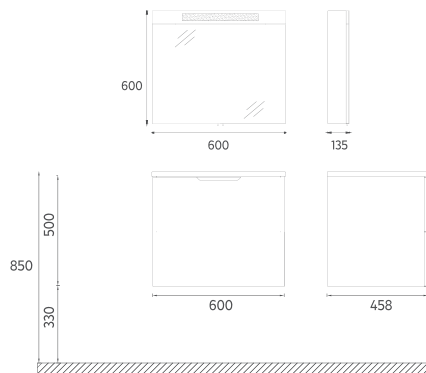

LIV Washbasin Unit, 60 cm

Features

600 x 400 x 458 mm

- MDF Lam Body
- MDF Lam Single Drawer
- Soft Close Drawer
- Soft Touch Surface

Washbasin included

24LVS221060I	Washbasin Cabinet, Lava
24LVS221061I	Washbasin Cabinet, Light Beige
22OR2010060I	60 cm Mirror Cabinet, with 1 Door, LED
Washbasin Cabinet + Cabinet Mirror / SET	

Compatible Washbasins:
10SL50061