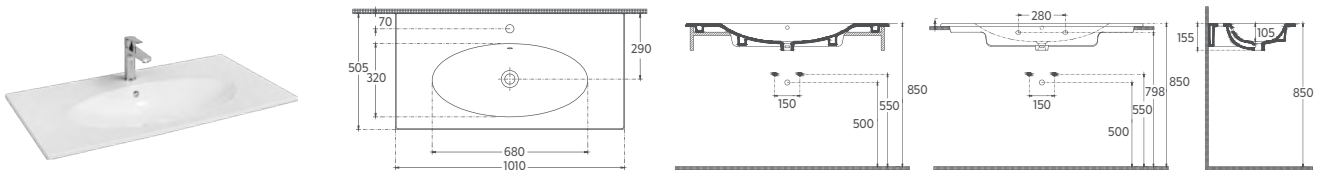

SISTEMA^X Flat Washbasin, 101 cm

10SX51101

Flat Washbasin

Features

1010 x 505 mm

- With Tap Hole
- With Overflow Hole
- Mounting Kit Not Included
- Suitable for Furniture & Wall Use