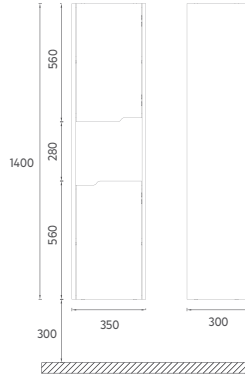

NUVO Tall Cabinet, 35 cm

1. **Features**
   350 x 300 x 1400 mm
   · Body MDF Lam
   · Soft Close Door

- 24NV3084035I Tall Cabinet, Detroit & White Right
- 24NV3085035I Tall Cabinet, Detroit & Anthracite Right
- 24NV3084036I Tall Cabinet, Detroit & White Left
- 24NV3085036I Tall Cabinet, Detroit & Anthracite Left