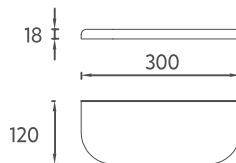

SOGNO

SOGNO Washbasin Unit, 30 cm

Features
300 x 120 x 18 mm
· Matte Lacquer Shelf

21SG9077030I	30 cm Shelf, Night Blue
21SG9058030I	30 cm Shelf, Sand Beige
21SG9047030I	30 cm Shelf, Anthracite
21SG9053030I	30 cm Shelf, Amber

DISEGNO COLLECTION

FURNITURE