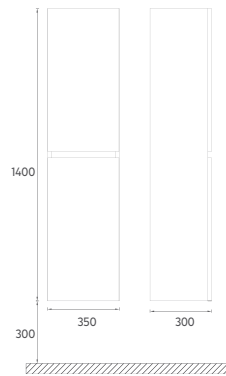

TRIO+

TRIO+ Tall Cabinet, 35 cm

1. **Features**
   350 x 1400 x 300 mm
   · Body MDF Lam
   · Soft Close Drawer

- 24TR3099035I **35 cm Tall Cabinet, Latin Marble Right**
- 24TR3098035I **35 cm Tall Cabinet, Retro Bronze Right**
- 24TR3076035I **35 cm Tall Cabinet, Retro Silver Right**
- 24TR3065035I **35 cm Tall Cabinet, Detroit Right**
- 24TR3199035I **35 cm Tall Cabinet, Latin Marble Left**
- 24TR3098036I **35 cm Tall Cabinet, Retro Bronze Left**
- 24TR3076036I **35 cm Tall Cabinet, Retro Silver Left**
- 24TR3065036I **35 cm Tall Cabinet, Detroit Left**

MEZZO COLLECTION

FURNITURE