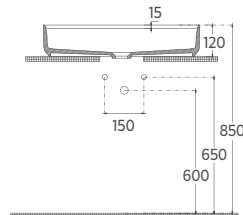

- Features**
- **600 x 400 mm**
 - With Tap Hole
 - Without Overflow Hole
 - Sharp&Slim

INFINITY Washbasin 60 cm, Technical Drawing

COLORISVEA

SANITARY WARE COUNTERTOP WASHBASINS

10NF65055-2L

INFINITY Countertop Washbasin 55 cm, Matte White