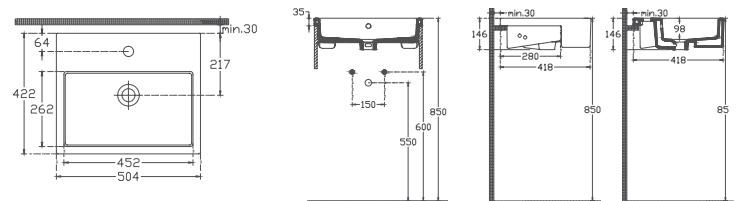

PURITA Semi Recessed Washbasin, 50 cm

10PL52050

Countertop Washbasin

Features

504 x 422 mm

- With Tap Hole
- With Overflow Hole
- Suitable for Furniture
- Mounting Kit Not Included