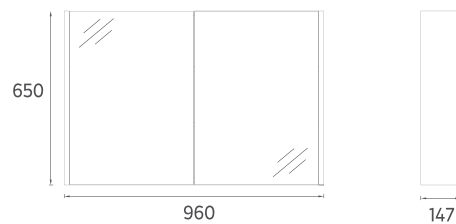

TRIO+ Cabinet Mirror, 100 cm

1. **Features**
   960 x 147 x 650 mm
   · Body MDF Lam
   · Soft Close Drawer

- 24TR2565100I **100 cm Mirror Cabinet, Latin Marble**
- 24TR2576100I **100 cm Mirror Cabinet, Retro Bronze**
- 24TR2598100I **100 cm Mirror Cabinet, Retro Silver**
- 24TR2599100I **100 cm Mirror Cabinet, Detroit**