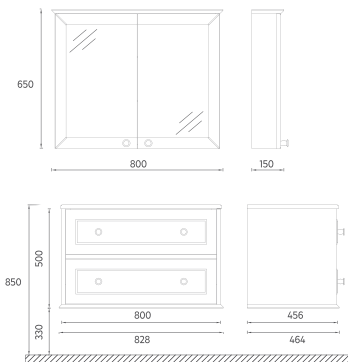

SIENTO

SIENTO Washbasin Unit, 80 cm

Features

815 x 465 x 500 mm

- Body Membrane
- Soft Close Drawer
- Tandem Concealed Runner

Washbasin included

27SIS060080I	Washbasin Cabinet, Thermoform Cashmere
27PL2060080I	80 cm Mirror Cabinet, Thermoform Cashmere
	Washbasin Cabinet + Cabinet Mirror / SET

Compatible Washbasins:
10SL51081

MEZZO COLLECTION

FURNITURE