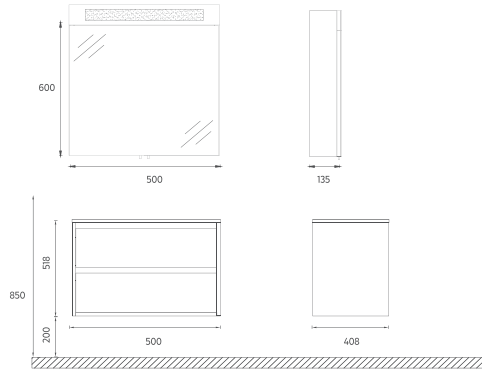

PRO

PRO Washbasin Unit, 60 cm

Features

600 x 500 x 458 mm

- Glossy Lacquer Body
- Lacquer Double Drawer
- LED Mirror
- Soft Close Drawer
- Metal Sided Full-Extension Drawer

Washbasin included

Compatible Washbasins:
10SL50061

21MGS001060I	Washbasin Cabinet, White
21MGS070060I	Washbasin Cabinet, Light Grey
21MGS708060I	Washbasin Cabinet, Sand Beige
21MGS070060I	Washbasin Cabinet, Anthracite
21MGS708060I	60 cm Mirror Cabinet, with Single Door, LED
	Washbasin Cabinet + Dolaplı Mirror / WHITE SET
	Washbasin Cabinet + Dolaplı Mirror / RENKLİ SET

PRESTIGIO COLLECTION

FURNITURE