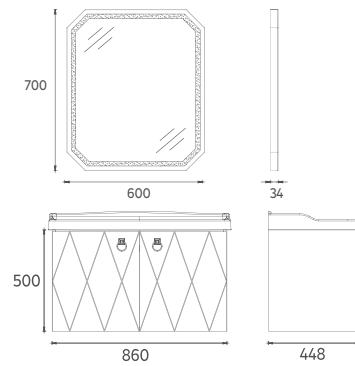

AGATHA Washbasin Unit, 90 cm

Features

860 x 448 x 500 mm

- Matte Lacquer Door
- Soft Close Door
- 4000 Kelvin Daylight LED r

Washbasin included

21AHS121092I	Washbasin Cabinet, Black
21AH1122172I	LED Mirror
	Washbasin Cabinet + Mirror

! Compatible Washbasins:
10ST50090