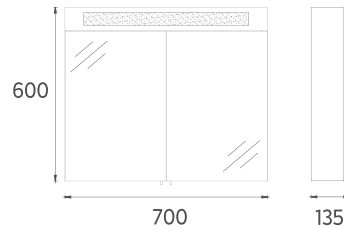

MIRRORS

M7 Mirror Cabinet, Upper Cabinet with 2 Doors, 70 cm

Features

700 x 135 x 600 mm

- Sandblasted
- Socket Box
- LED illuminated
- 4000 Kelvin Daylight
- Touch On/Off

22OR26000701 **70 cm Mirror Cabinet, with LED, 2 Doors**