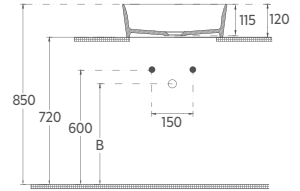

10PE65040

Countertop Washbasin

Features

400 x 380 mm

- Without Tap Hole
- Without Overflow Hole
- Sharp&Slim

PEAK Countertop Washbasin, 38 cm

10PE65038

Countertop Washbasin