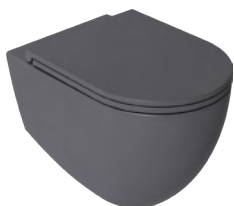

INFINITY CleaRim Plus Wall Hung WC Anthracite

Features

- Mounting Kit Included
- SmartFix Plus WC Seat Must Be Ordered Separately
- Suitable for Concealed Cistern
- The Inner Surface Is Also Colored
- WC Seat (Soft-Close / Quick Release)

10NF02001-2C
40KF05221-S

CleaRim Plus Wall Hung WC
F50 WC Seat Anthracite
Wall Hung WC + WC Seat