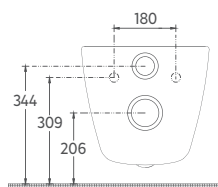

10NF65060-2L-TRZ

INFINITY Wall Hung Bidet, Terrazzo Matte White

INFINITY Wall Hung WC, Terrazzo Technical Drawing