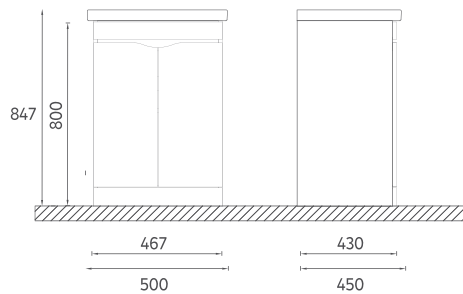

NEO Washbasin Unit, 50 cm

Features

467 x 800 x 380 mm

- Glossy Lacquer Body
- Soft Close Door

Washbasin included

- 21NGS519050E Washbasin Cabinet, Grey
- 21NGS501050E Washbasin Cabinet, White

Compatible Washbasins:
10PS50050