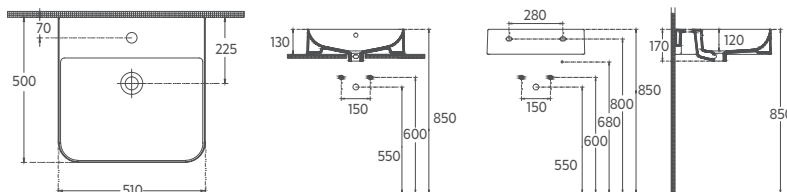

SOTT'AQUA Countertop Washbasin, 51 cm

10SQ51051

Countertop Washbasin

Features

510 x 500 mm

- With Tap Hole
- With Overflow Hole
- Sharp&Slim
- Suitable for Furniture Use
- Suitable for Furniture & Wall Use