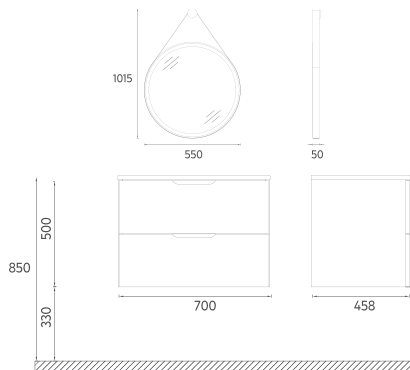

LIV

LIV Washbasin Unit, 70 cm

Features

700 x 500 x 458 mm

- MDF Lam Body
- MDF Lam Double Drawer
- Soft Close Drawer
- Soft Touch Surface

Washbasin included

- 24LVS211071I Washbasin Cabinet, Lava
- 24LVS211070I Washbasin Cabinet, Light Beige
- 21SQ4004055I ø55 cm Mirror, with LED

Washbasin Cabinet + Mirror / SET

! Compatible Washbasins:
10SL50071

MEZZO COLLECTION

FURNITURE