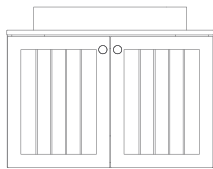

EVA

WASHBASIN CABINET
COUNTERTOP

80

770 x 500 x 513 mm