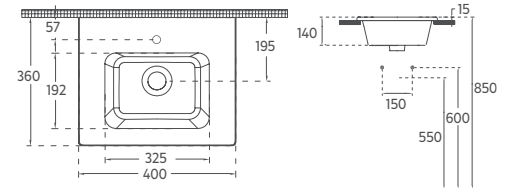

SISTEMA^T Compacto Washbasin, 40 x 36 cm

10SL50040

Compacto Washbasin

Features

400 x 360 mm

- With Tap Hole
- With Overflow Hole
- Mounting Kit Not Included
- Suitable for Furniture & Wall Use