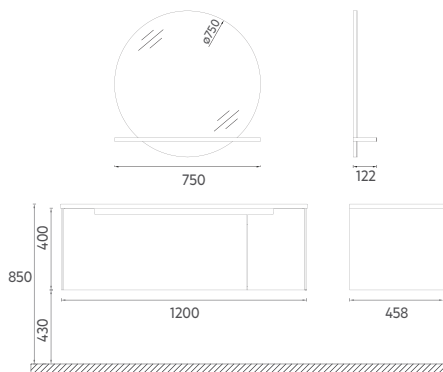

DANTE

DANTE Washbasin Unit, 120 cm

1. **Features**
   1200 x 458 x 400 mm
2. Soft Close Door
   - Metal Sided Full-Extension Drawer

Washbasin included

1. 21DTS714120I Washbasin Cabinet, Light Green
   29LC4000100I Mirror with Etagere
   Washbasin Cabinet + Mirror

! Compatible Washbasins:
10SL50121

FURNITURE PRESTIGIO COLLECTION

FURNITURE