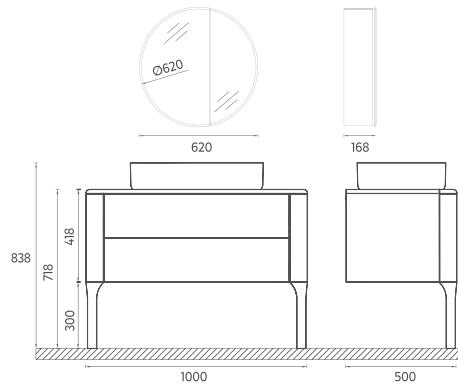

SOGNO Washbasin Unit, 100 cm

Features

1000 x 500 x 718 mm

- Push / Open
- Drawer Anti-Slip Matt
- Drawer Soft-Close
- Drawer Divider
- Matte Lacquer Body

Washbasin included

- 21SGS7581001 Washbasin Cabinet, Sand Beige
- 21SG25580621 Mirror Cabinet, Sand Beige
- 21SG90580301 Shelf, Sand Beige

Washbasin Cabinet + Mirror + Shelf / SET

! Compatible Washbasins:
10NF65060