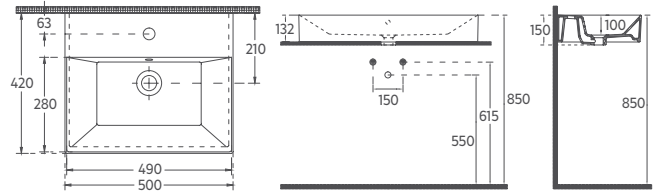

10SF50060

Countertop Washbasin

Features

600 x 420 mm

- With Tap Hole
- With Overflow Hole
- Sharp&Slim
- Suitable for Furniture & Wall Use

SISTEMA^z Countertop Washbasin, 50 cm

10SF50051

Countertop Washbasin