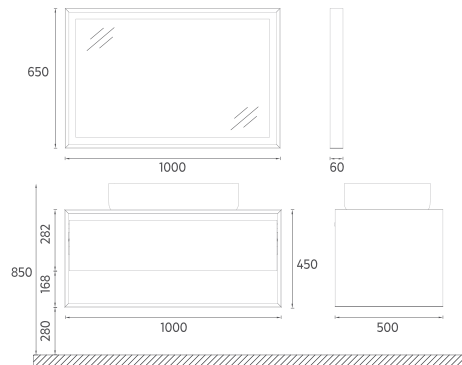

LUCA Washbasin Unit with Shelf, 100 cm

Features

1000 x 500 x 450 mm

- Matte Lacquer Body
- Drawer MDF Lam
- Soft Close Drawer
- Drawer Full-Extension

Washbasin included

- 21LCS3061001 Washbasin Cabinet, White Oak
- 29LC40151001 75 cm White LED Mirror
- **Washbasin Cabinet + Mirror**

! Compatible Washbasins:
10NF65060