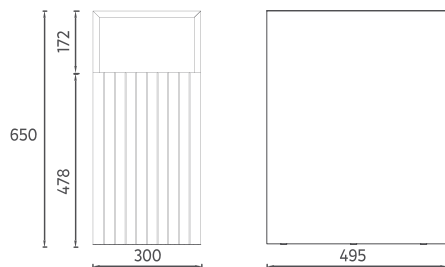

INFINITY

INFINITY Deep Base Cabinet, 30 cm

Features

300 x 495 x 650 mm

- Matte Lacquer Body
- Soft Close Door
- Smoked Glass Shelf
- Compression Glass Shelf Support
- Hidden Adjustable Metal Hanger

21IF6148030I	Deep Base Cabinet, Ruby Red Right
21IF6149030I	Deep Base Cabinet, Ocean Right
21IF6150030I	Deep Base Cabinet, Salmon Right
21IF6113030I	Deep Base Cabinet, Pastel Green Right
21IF6172030I	Deep Base Cabinet, Night Blue Right
21IF6112030I	Deep Base Cabinet, Cream Right
21IF6248030I	Deep Base Cabinet, Ruby Red Left
21IF6249030I	Deep Base Cabinet, Ocean Left
21IF6250030I	Deep Base Cabinet, Dark Salmon Left
21IF6213030I	Deep Base Cabinet, Pastel Green Left
21IF6272030I	Deep Base Cabinet, Night Blue Left
21IF6212030I	Deep Base Cabinet, Cream Left