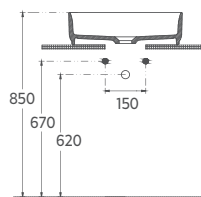

10NF65042-2Z

INFINITY Countertop Washbasin 42 cm, ISVEA Blue

- Features**
- Ø 420 mm
 - With Tap Hole
 - Without Overflow Hole
 - Sharp&Slim

INFINITY Washbasin 42 cm,
Technical Drawing

COLORISVEA

SANITARY WARE COUNTERTOP WASHBASINS