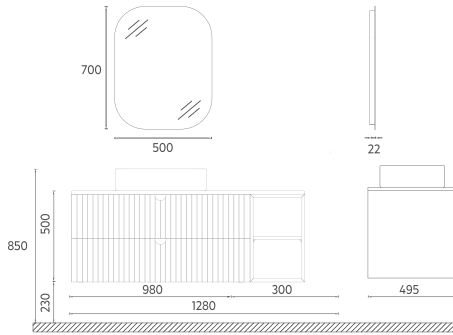

INFINITY Washbasin Unit, 130 cm

Features

- **1280 x 495 x 500 mm**
- Matte Lacquer Body
- Soft-Close Drawer
- Mirror with LED
- Soft Close Drawer
- Metal Sided Drawer
- Bright Anodizing Handle
- Anti-Slip Matt
- Drawer Divider

Washbasin included

1. 211FS748141 Washbasin Cabinet, Ruby Red, Handle Bright Anodizing
   - 211FS749141 Washbasin Cabinet, Ocean, Handle Bright Anodizing
   - 211FS750141 Washbasin Cabinet, Dark Salmon, Handle Bright Anodizing
   - 211FS713141 Washbasin Cabinet, Pastel Green, Handle Bright Anodizing
   - 211FS772141 Washbasin Cabinet, Night Blue, Handle Bright Anodizing
   - 211FS712141 Washbasin Cabinet, Cream, Handle Bright Anodizing
   - 291F4000551 Mirror, with LED
2. **Washbasin Unit + LED Mirror / SET**

! Compatible Washbasins:
10NF65050

! Please contact your sales representative before ordering for handle and countertop color alternatives.