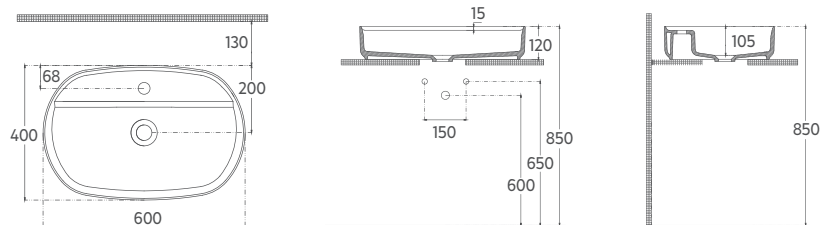

10NF65055-2L-TRZ

INFINITY Countertop Washbasin, 55 cm, Terrazzo Matte White

COLORISVEA

SANITARY WARE COUNTERTOP WASHBASINS

10NF65060-2L-TRZ

INFINITY Countertop Washbasin, 60 cm, Terrazzo Matte White

1. **Features**
2. 600 x 400 x 120 mm
   - With Tap Hole
   - Without Overflow Hole
   - Sharp&Slim

10NF65060-2K-TRZ

INFINITY Countertop Washbasin, 60 cm, Terrazzo Ivory

1. **Features**
2. 600 x 400 x 120 mm
   - With Tap Hole
   - Without Overflow Hole
   - Sharp&Slim

10NF65060-2S-TRZ

INFINITY Countertop Washbasin, 60 cm, Terrazzo Salmon

1. **Features**
2. 600 x 400 x 120 mm
   - With Tap Hole
   - Without Overflow Hole
   - Sharp&Slim

10NF65060-2T-TRZ

INFINITY Countertop Washbasin, 60 cm, Terrazzo Mint

1. **Features**
2. 600 x 400 x 120 mm
   - With Tap Hole
   - Without Overflow Hole
   - Sharp&Slim

INFINITY Washbasin 60 cm, Terrazzo Technical Drawing