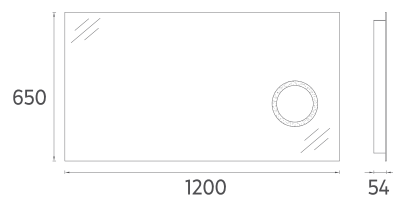

Magnifying Mirror with LED, 120 cm

Features

1200 x 54 x 650 mm

- 4000 Kelvin Daylight
- Touch On/Off
- LED Mirror Frame
- Magnifying Mirror with LED Frame

29OR4000120I **120 cm Magnifying Mirror with LED**