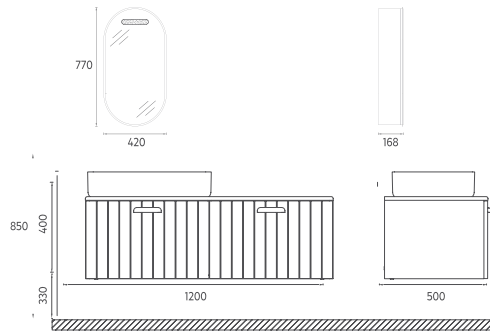

RINATO

RINATO Washbasin Unit, 120 cm

Features

- 1200 x 500 x 400 mm
- Matte Lacquer Body
- Drawer Lacquer
- Drawer Anti-Slip Matt
- Soft Close Drawer
- Drawer Divider
- Countertop Solid Oak
- Hidden Drawer

Washbasin included

1. 21RNS713121I Washbasin Cabinet, Pastel Green Right
   - 21RNS713120I Washbasin Cabinet, Pastel Green Left
   - 29PN2113040I Mirror Cabinet, Pastel Green Right
   - 29PN2213040I Mirror Cabinet, Pastel Green Left
   - 21RN6113025I Upper Cabinet, Pastel Green Right
   - 21RN6213025I Upper Cabinet, Pastel Green Left
   - 21PN9013030I Shelf, Pastel Green
2. **Washbasin Cabinet + Mirror Cabinet + Upper Cabinet + Shelf**

Compatible Washbasins:
10NF65060

DISEGNO COLLECTION

FURNITURE