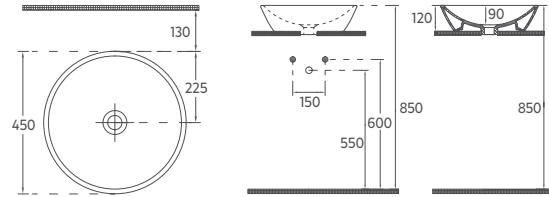

SISTEMA^Y

SISTEMA^Y Countertop Washbasin, 45 cm

10SY66045

Countertop Washbasin

Features

Ø 450 mm

- Without Tap Hole
- Without Overflow Hole
- Suitable for Furniture Use