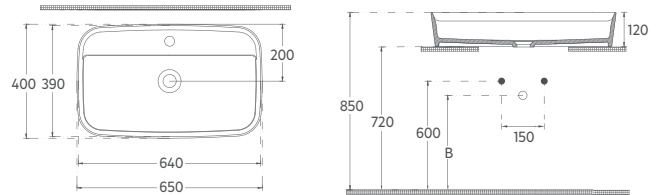

PEAK

PEAK Countertop Washbasin, 65 cm

10PE65065

Countertop Washbasin

Features

650 x 400 mm

- With Tap Hole
- Without Overflow Hole
- Sharp&Slim