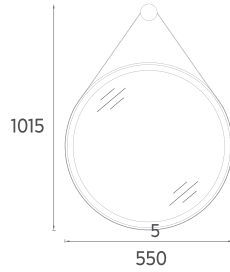

MARINO Mirror, 75 cm

Features

- 1015 x 50 x 750 mm
- 4000 Kelvin Daylight LED
- Anti-Fog
- Touch On / Off
- Leather Belt

21SQ4004075I ø 75 cm Mirror with LED, Black

MARINO Mirror, 55 cm

- Features**
1015 x 50 x 550 mm
- 4000 Kelvin Daylight LED
 - Anti-Fog
 - Touch On / Off
 - Leather Belt