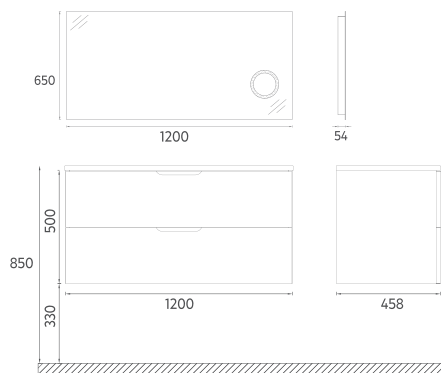

LIV Washbasin Unit, 120 cm

1. **Features**
   1200 x 500 x 458 mm
   · MDF Lam Body
   · MDF Lam Double Drawer
   · Soft Close Drawer
   · Soft Touch Surface

Washbasin included

1. 24LVS211121I Washbasin Cabinet, Lava
   - 24LVS211120I Washbasin Cabinet, Light Beige
   - 29OR4000120I 120 cm Magnifying Mirror with LED
2. **Washbasin Cabinet + Mirror / SET**

Compatible Washbasins:
10SL51121