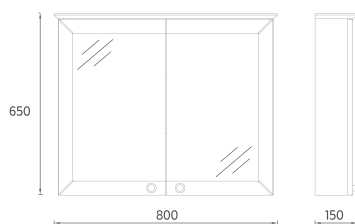

SIENTO Cabinet Mirror, 80 cm

Features

800 x 150 x 650 mm

- Body Membrane
- Soft Close Doors
- Glass Shelf
- Compression Glass Shelf Support

27PL2060080I	80 cm Mirror Cabinet, Thermoform Cashmere
27SI2094080I	80 cm Mirror Cabinet, Thermoform Anthracite