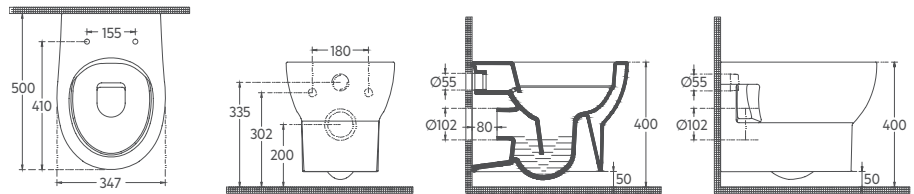

ABSOLUTE RimLess Wall Hung WC

10AB02002 RimLess Wall Hung WC
40R802001 R80 WC Seat
Wall Hung WC + R80 WC Seat

1. **Features**
2. 49 cm Compacto
   - Concealed Cistern Should Be Adjusted To 4L
   - WC Seat (Soft-Close, Quick Release, Slim)
     Must Be Ordered Separately