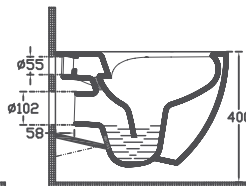

INFINITY ClearRim Plus SensoClean Wall Hung WC

10NFS10261 ClearRim Plus Wall Hung WC, Cold Water Inlet
40KF02001 F50 WC Seat
Wall Hung WC + F50 WC Seat

Features

- SmartFix Plus
- Mounting Kit Included
- Concealed Cistern Should Be Adjusted To 4L
- Integrated Bidet Valve With Sensor
- WC Seat (Soft-Close, Quick Release) Must Be Ordered Separately