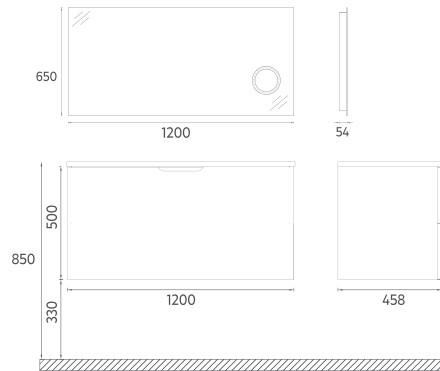

LIV Washbasin Unit, 120 cm

1. **Features**
   1200 x 400 x 458 mm
   · MDF Lam Body
   · MDF Lam Single Drawer
   · Soft Close Drawer
   · Soft Touch Surface

Washbasin included

24LVS221121I	Washbasin Cabinet, Lava
24LVS221120I	Washbasin Cabinet, Light Beige
29OR4000120I	120 cm Magnifying Mirror with LED
Washbasin Cabinet + Mirror / SET	

! Compatible Washbasins:
10SL51121