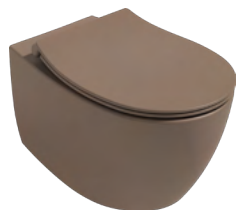

SENTIMENTI NEO Rimless Wall Hung WC Taupe

Features

- Mounting Kit Included
- SmartFix Plus WC Seat Must Be Ordered Separately
- Suitable for Concealed Cistern
- The Inner Surface Is Also Colored
- WC Seat (Soft-Close / Quick Release)

10AR02010-2H
40D80200I-S

CleaRim Plus Wall Hung WC
D80 WC Seat Taupe
Wall Hung WC + WC Seat