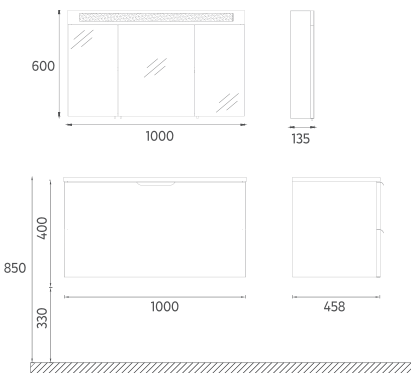

LIV Washbasin Unit, 100 cm

1. **Features**
   1000 x 400 x 458 mm
   · MDF Lam Body
   · MDF Lam Single Drawer
   · Soft Close Drawer
   · Soft Touch Surface

Washbasin included

1. 24LVS221101I Washbasin Cabinet, Lava
   - 24LVS221100I Washbasin Cabinet, Light Beige
   - 22OR2600100I 100 cm Mirror Cabinet, with 3 Doors, LED
2. **Washbasin Cabinet + Cabinet Mirror / SET**

! Compatible Washbasins:
10SL50101