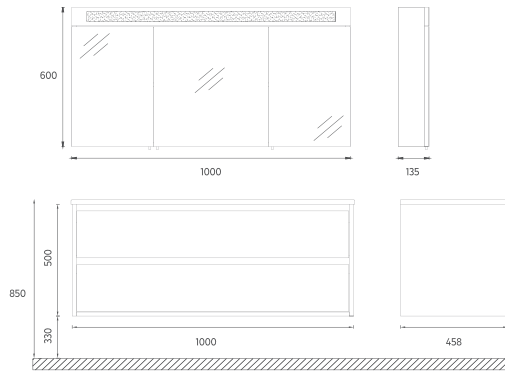

PRO

PRO Washbasin Unit, 100 cm

Features

- **1000 x 500 x 458 mm**
- Glossy Lacquer Body
- Lacquer Double Drawer
- LED Mirror
- Soft Close Drawer
- Metal Sided Full-Extension Drawer

Washbasin included

PRESTIGIO COLLECTION

- 21MGS0011001 Washbasin Cabinet, White
- 21MGS0701001 Washbasin Cabinet, Light Grey
- 21MGS7081001 Washbasin Cabinet, Sand Beige
- 21MGS0191001 Washbasin Cabinet, Anthracite
- 22OR26001001 100 cm Mirror Cabinet, with 3 Doors, LED
- **Washbasin Cabinet + Shelf + Mirror / WHITE SET**
- **Washbasin Cabinet + Shelf + Mirror / COLOR SET**

! Compatible Washbasins:
10SL50101

FURNITURE