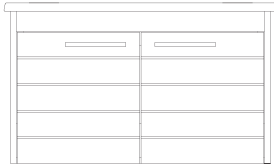

ARISTO

WASHBASIN
CABINETS WITH
ETAGERE

80
810 x 465 x 470 mm