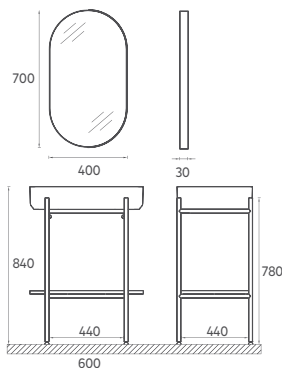

PUNO ART.

PUNO ART. Metal Profile Washbasin Unit, 60 cm

1. **Features**
   600 x 440 x 840 mm
   · Metal Profile
   · Matte Brass Coating

Washbasin included

- 29PNS007060I Washbasin Cabinet, With White Washbasin
- 29PN4007040I Mirror
- 21PN9004030I 30 cm Wall Shelf, Black

Washbasin Unit + Washbasin + Mirror

! Compatible Washbasins:
10NF65060

FURNITURE ARTISAN EDITION