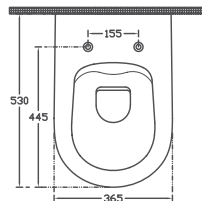

INFINITY CleaRim Plus CleanWash Wall Hung WC

10NFS1005I	Wall Hung WC, Hot & Cold Water Inlet
10NFS1001I	Wall Hung WC, Cold Water Inlet
40KF0200I	F50 WC Seat
Wall Hung WC (Hot & Cold Water) + F50 WC Seat	
Wall Hung WC (Cold Water) + F50 Seat	

Features

- Mounting Kit Included
- SmartFix Plus
- Concealed Cistern Should Be Adjusted To 4L
- Integrated Bidet Valve With Sensor
- WC Seat (Soft-Close, Quick Release)
- Must Be Ordered Separately