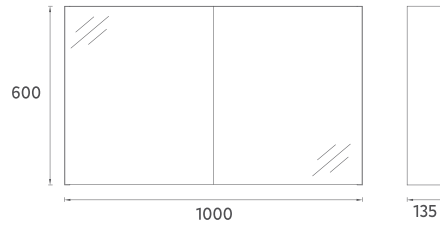

M6 Mirror Cabinet, Upper Cabinet with 2 Doors, 100 cm

1. **Features**
   1000 x 135 x 600 mm
   · Soft Close Door
   · Body with Mirror

22OR20001001 **100 cm Mirror Cabinet, 2 Doors**