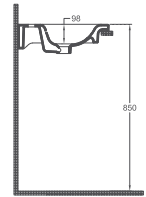

SISTEMA^S Washbasin, 61 cm

10SS50061

Washbasin

Features

610 x 465 mm

- With Tap Hole
- S Shaped Overflow Hole
- Mounting Kit Not Included
- Suitable for Furniture & Wall Use