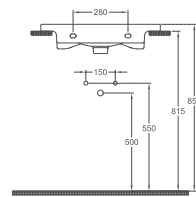

SISTEMA^S Washbasin, 61 cm

10SS50061

Washbasin

Features

610 x 465 mm

- With Tap Hole
- S Shaped Overflow Hole
- Mounting Kit Not Included
- Suitable for Furniture & Wall Use