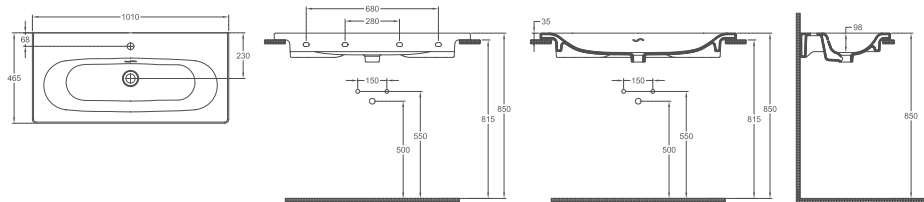

SistemaS Washbasin, 101 cm

10SS50101

Washbasin

Features

1010 x 465 mm

- With Tap Hole
- S Shaped Overflow Hole
- Mounting Kit Not Included
- Suitable for Furniture & Wall Use