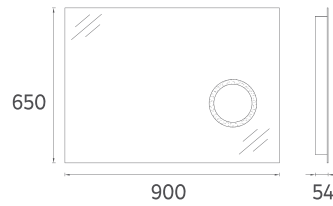

PRO

Magnifying Mirror with LED, 90 cm

Features

900 x 54 x 650 mm

- 4000 Kelvin Daylight
- Touch On/Off
- LED Mirror Frame
- Magnifying Mirror with LED Frame

29OR4000090I **90 cm Magnifying Mirror with LED**