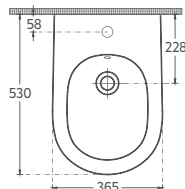

INFINITY Wall Hung Bidet

10NF41001 **Wall Hung Bidet**

Features

- SmartFix Plus