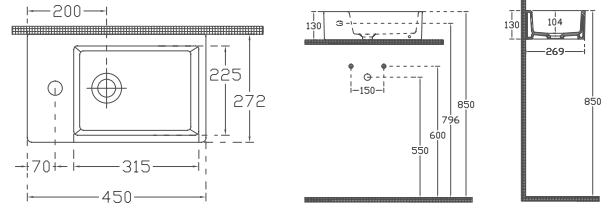

PURITA Semi Recessed Washbasin, 50 cm

10PL52050

Countertop Washbasin

Features

504 x 422 mm

- With Tap Hole
- With Overflow Hole
- Suitable for Furniture
- Mounting Kit Not Included

PURITA

PURITA Compacto Washbasin, 45 x 27 cm