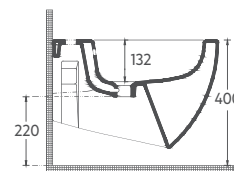

INFINITY Wall Hung Bidet, Terrazzo Technical Drawing