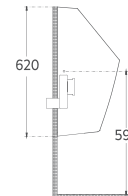

INFINITY SensoClean Urinal

10NF9200I	SensoClean Urinal

Features

- Rimless
- Battery & Mains Operated
- Easy Installation and Maintenance
- Integrated Sensor