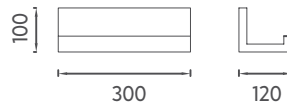

VEA Wall Shelf, 30 cm

Features

300 x 120 x 100 mm

- Matte Lacquer

21MN10111301	30 cm Wall Shelf, Stone Grey
21MN10111311	30 cm Wall Shelf, Dark Beige
21MN10111321	30 cm Wall Shelf, Rosa