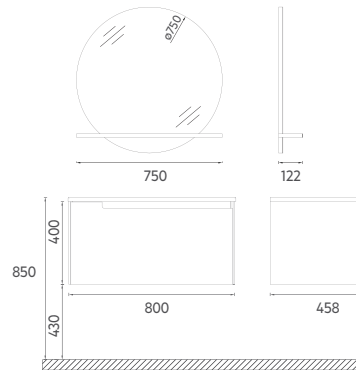

DANTE Washbasin Unit, 80 cm

Features

800 x 458 x 400 mm

- Soft Close Door
- Metal Sided Full-Extension Drawer

Washbasin included

21DTS714080I Washbasin Cabinet, Light Green

29LC4000100I Mirror with Etagera

Washbasin Cabinet + Mirror

! Compatible Washbasins:
10SL51081