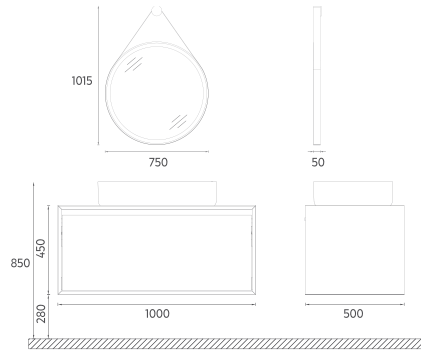

LUCA Washbasin Unit, 100 cm

Features

1000 x 500 x 450 mm

- Matte Lacquer Body
- Drawer MDF Lam
- Soft Close Drawer
- Drawer Full-Extension

Washbasin included

- 21LCS3061011 Washbasin Cabinet, White Oak
- 21SQ40010751 75 cm White LED Mirror
- **Washbasin Cabinet + Mirror**

! Compatible Washbasins:
10NF65060