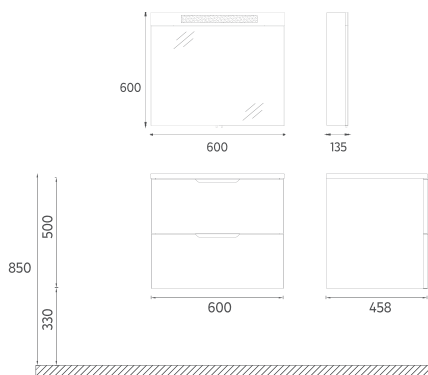

Washbasin Cabinet + Mirror / SET

! Compatible Washbasins:
10SL50071

MEZZO COLLECTION

FURNITURE

LIV Washbasin Unit, 60 cm

Features

600 x 500 x 458 mm

- MDF Lam Body
- MDF Lam Double Drawer
- Soft Close Drawer
- Soft Touch Surface