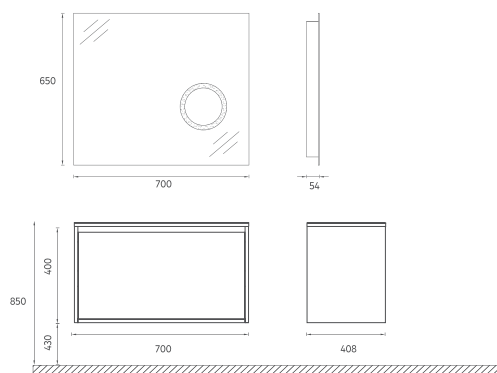

PRO Washbasin Unit, 70 cm

Features

700 x 400 x 458 mm

- Glossy Lacquer Body
- Lacquer Single Drawer
- Magnifying Mirror with LED
- Soft Close Drawer
- Metal Sided Full-Extension Drawer

Washbasin included

21MGS001071I	Washbasin Cabinet, White
21MGS070071I	Washbasin Cabinet, Light Grey
21MGS308070I	Washbasin Cabinet, Sand Beige
21MGS019071I	Washbasin Cabinet, Anthracite
21MG9001070I	70 cm Shelf, White
21MG9070070I	70 cm Shelf, Light Grey
21MG9008070I	70 cm Shelf, Sand Beige
21MG9019070I	70 cm Shelf, Anthracite
29OR4000070I	70 cm Magnifying Mirror with LED
	Washbasin Cabinet + Shelf + Mirror / WHITE SET
	Washbasin Cabinet + Shelf + Mirror / RENKLİ SET

! Compatible Washbasins:
10SL50071