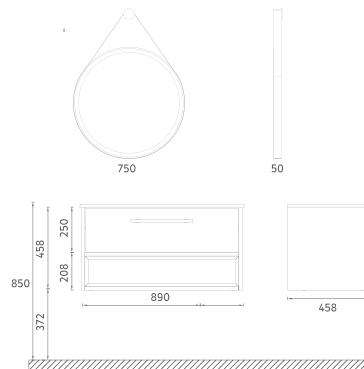

CAVALLI Washbasin Unit, 90 cm

Features

900 x 458 x 458 mm

- Body MDF Lam
- Drawer MDF Lam
- Soft Close
- Tandem Concealed Runner

Washbasin included

24CVS797093I Washbasin Cabinet, Detroit
21SQ4004075I ø 75 cm Mirror with LED, Black
Washbasin Cabinet + Mirror / SET

! Compatible Washbasins:
10SL50091