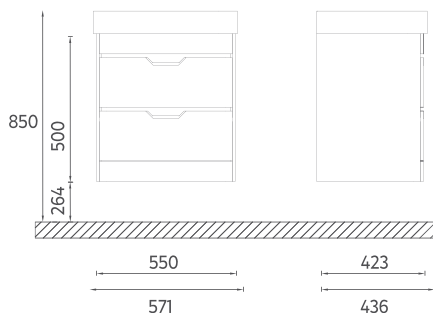

FRONTE Washbasin Unit, 57 cm

Features

550 x 423 x 500 mm

- Glossy Lacquer Body
- Lacquer Double Drawer
- Soft Close
- Metal Sided Full-Extension Drawer

Washbasin included

21USS015157I	Washbasin Cabinet, Red
21USS014157I	Washbasin Cabinet, Black
21SQS104057I	Washbasin Cabinet, Anthracite
21SQS104058I	Washbasin Cabinet, Light Grey
21SQS101057I	Washbasin Cabinet, White

Compatible Washbasins:
10SQ50057