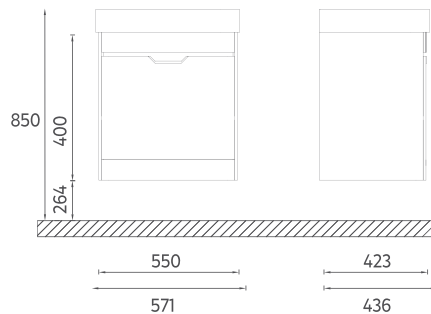

FRONTE Washbasin Unit, 57 cm

Features

550 x 423 x 400 mm

- Glossy Lacquer Body
- Lacquer Drawer
- Soft Close
- Metal Sided Full-Extension Drawer

Washbasin included

21USS1150571	Washbasin Cabinet, Red
21USS1140571	Washbasin Cabinet, Black
21SQS0040571	Washbasin Cabinet, Anthracite
21SQS0040581	Washbasin Cabinet, Light Grey
21SQS0010571	Washbasin Cabinet, White

! Compatible Washbasins:
10SQ50057