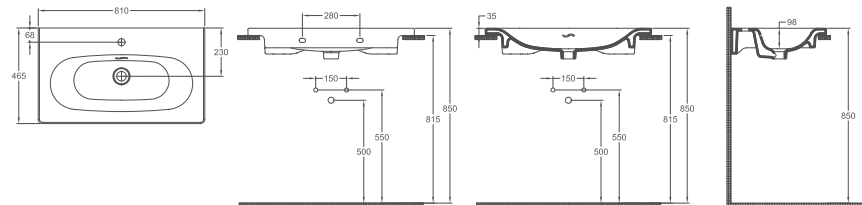

SistemaS Washbasin, 101 cm

10SS50101

Washbasin

Features

1010 x 465 mm

- With Tap Hole
- S Shaped Overflow Hole
- Mounting Kit Not Included
- Suitable for Furniture & Wall Use

SISTEMA^S Washbasin, 81 cm

10SS50081