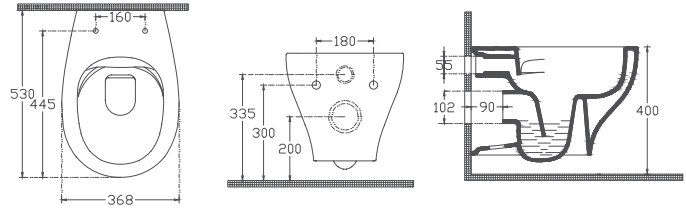

SOLUZIONE XV RimLess Wall Hung WC

10SZ02015	RimLess Wall Hung WC
40D802001	D80 WC Seat (Soft-Close, Quick Release, Slim)
Wall Hung WC + D80 WC Seat	

Features

- SmartFix Plus
- Mounting Kit Included
- Concealed Cistern Should Be Adjusted To 4L
- WC Seat (Soft-Close, Quick Release, Slim) Must Be Ordered Separately