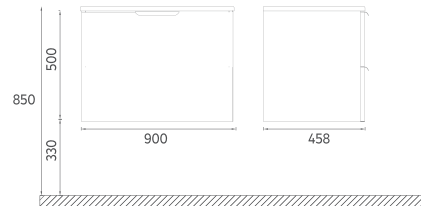

LIV Washbasin Unit, 90 cm

Features

900 x 400 x 458 mm

- MDF Lam Body
- MDF Lam Single Drawer
- Soft Close Drawer
- Soft Touch Surface

Washbasin included

24LVS221091I	Washbasin Cabinet, Lava
24LVS221090I	Washbasin Cabinet, Light Beige
22OR2600090I	90 cm Mirror Cabinet, with 3 Doors, LED
Washbasin Cabinet + Cabinet Mirror / SET	

! Compatible Washbasins:
10SL50091