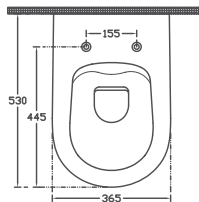

INFINITY ClearRim Plus SensoClean Wall Hung WC

10NFS10261 ClearRim Plus Wall Hung WC, Cold Water Inlet
40KF02001 F50 WC Seat
Wall Hung WC + F50 WC Seat

Features

- SmartFix Plus
- Mounting Kit Included
- Concealed Cistern Should Be Adjusted To 4L
- Integrated Bidet Valve With Sensor
- WC Seat (Soft-Close, Quick Release) Must Be Ordered Separately