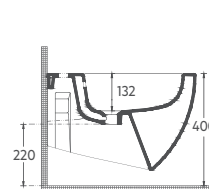

INFINITY Wall Hung Bidet

10NF41001 **Wall Hung Bidet**

Features

- SmartFix Plus