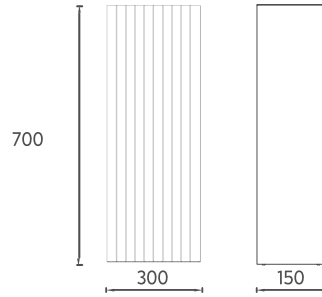

INFINITY Upper Cabinet, 30 cm

Features

300 x 150 x 700 mm

- Matte Lacquer Body
- Soft Close Door
- Smoked Glass Shelf
- Compression Glass Shelf Support
- Hidden Adjustable Metal Hanger

211F6148032I	Upper Cabinet, Ruby Red Right
211F6149032I	Upper Cabinet, Ocean Right
211F6150032I	Upper Cabinet, Dark Salmon Right
211F6113032I	Upper Cabinet, Pastel Green Right
211F6172032I	Upper Cabinet, Night Blue Right
211F6112032I	Upper Cabinet, Cream Right
211F6248032I	Upper Cabinet, Ruby Red Left
211F6249032I	Upper Cabinet, Ocean Left
211F6250032I	Upper Cabinet, Dark Salmon Left
211F6213032I	Upper Cabinet, Pastel Green Left
211F6272032I	Upper Cabinet, Night Blue Left
211F6212032I	Upper Cabinet, Cream Left