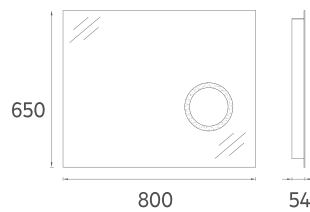

Magnifying Mirror with LED, 80 cm

Features

800 x 54 x 650 mm

- 4000 Kelvin Daylight
- Touch On/Off
- LED Mirror Frame
- Magnifying Mirror with LED Frame

29OR4000080I **80 cm Magnifying Mirror with LED**