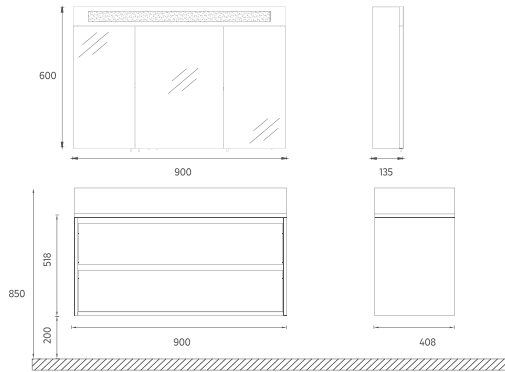

PRO

PRO Washbasin Unit, 90 cm

Features

900 x 500 x 458 mm

- Glossy Lacquer Body
- Lacquer Double Drawer
- LED Mirror
- Soft Close Drawer
- Metal Sided Full-Extension Drawer

Washbasin included

! Compatible Washbasins:
10SF50090

21SFS101090I	Washbasin Cabinet, White
21SFS114090I	Washbasin Cabinet, Light Grey
21SFS708090I	Washbasin Cabinet, Sand Beige
21SFS104090I	Washbasin Cabinet, Anthracite
22OR2600090I	90 cm Mirror Cabinet, with 3 Doors, LED
	Washbasin Cabinet + Mirror Cabinet / WHITE SET
	Washbasin Cabinet + Mirror Cabinet / COLOR SET

PRESTIGIO COLLECTION

FURNITURE