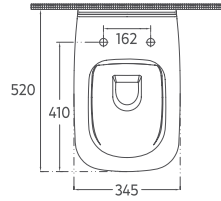

Artisan Edition

VEA RimLess Wall Hung WC

10VA02001 RimLess Wall Hung WC
40Z802001 Z80 WC Seat
Wall Hung WC + Z80 WC Seat

Features

- SmartFix Plus
- Concealed Cistern Should Be Adjusted To 4L
- Mounting Kit Included
- WC Seat (Soft-Close, Quick Release, Slim) Must Be Ordered Separately