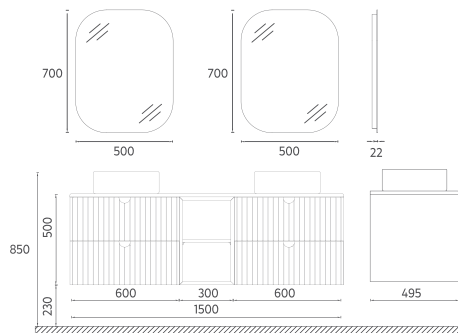

INFINITY

INFINITY Washbasin Unit, 150 cm

Features

- 1500 x 495 x 500 mm
- Matte Lacquer Body
- Soft-Close Drawer
- Mirror with LED
- Soft Close Drawer
- Metal Sided Drawer
- Brushed Gold Handle
- Anti-Slip Matt

Washbasin included

- 21IFS748152I Washbasin Cabinet Ruby Red, with Rustic Maroon Washbasin
- 21IFS749152I Washbasin Cabinet Ocean, with Petrol Green Washbasin
- 21IFS750152I Washbasin Cabinet Dark Salmon, with Salmon Washbasin
- 21IFS713152I Washbasin Cabinet Pastel Green, with Mint Washbasin
- 21IFS772152I Washbasin Cabinet Night Blue, with Isvea Blue Washbasin
- 21IFS712152I Washbasin Cabinet Cream, with Ivory Washbasin
- 29IF400055I Mirror, with LED

Washbasin Unit + 2 LED Mirrors / SET

Compatible Washbasins:
10NF65050-2P

Please contact your sales representative before ordering for handle and countertop color alternatives.

DISEGNO COLLECTION

FURNITURE