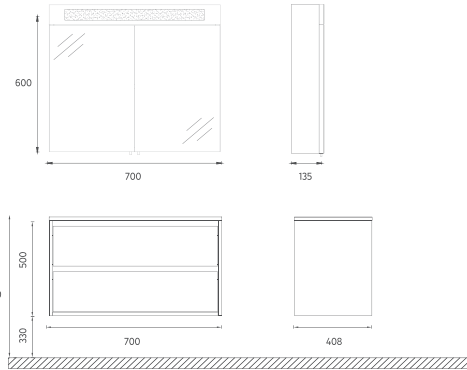

PRO

PRO Washbasin Unit, 70 cm

Features

700 x 500 x 458 mm

- Glossy Lacquer Body
- Lacquer Double Drawer
- LED Mirror
- Soft Close Drawer
- Metal Sided Full-Extension Drawer

Washbasin included

21MGS001070I	Washbasin Cabinet, White
21MGS070070I	Washbasin Cabinet, Light Grey
21MGS708070I	Washbasin Cabinet, Sand Beige
21MGS019070I	Washbasin Cabinet, Anthracite
22OR2600070I	70 cm Mirror Cabinet, with 2 Doors, LED
	Washbasin Cabinet + Shelf + Mirror / WHITE SET
	Washbasin Cabinet + Shelf + Mirror / RENKLI SET

! Compatible Washbasins:
10SL50071

PRESTIGIO COLLECTION

FURNITURE