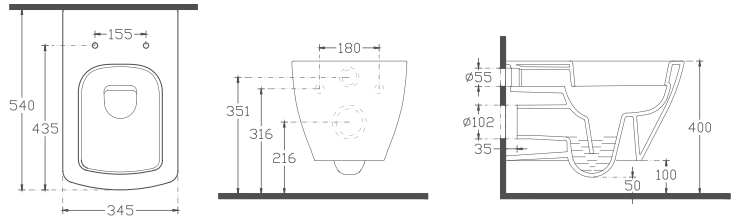

PURITA RIMLESS CONFRONTO WALL HUNG WC

10PL02008	RimLess Confronto Wall Hung WC
40S802001	D80 WC Seat
RimLess Confronto Wall Hung WC + D80 WC Seat	

Features

900 x 420 mm

- SmartFix Plus
- 55 cm Confronto
- Concealed Cistern Should Be Adjusted To 4 L
- Mounting Kit Included
- WC Seat (Soft-Close, Quick Release, Slim)
  Must Be Ordered Separately

PURITA Urinal