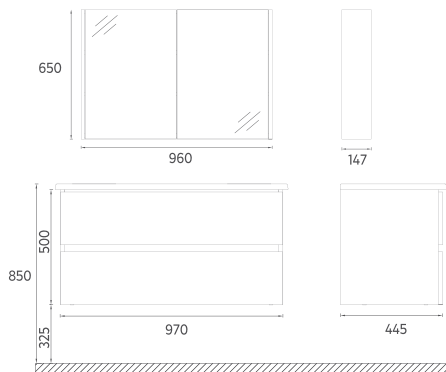

TRIO+

TRIO+ Washbasin Unit, 100 cm

1. **Features**
   970 x 445 x 500 mm
   · Body MDF Lam
   · Soft Close Drawer

Washbasin included

- 24TPS776100I Washbasin Cabinet, Retro Bronze
- 24TR2576100I 100 cm Mirror Cabinet, Retro Bronze
- **Washbasin Cabinet + Cabinet Mirror / SET**

! Compatible Washbasins:
10LE50101

MEZZO COLLECTION

FURNITURE