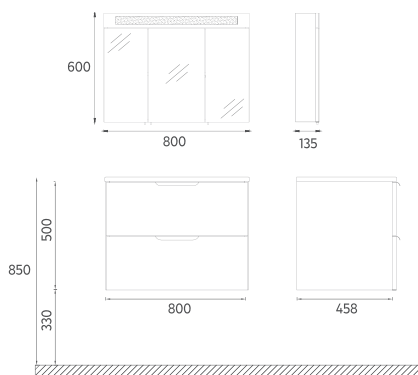

Washbasin Cabinet + Mirror / SET

Compatible Washbasins:
10SL50091

MEZZO COLLECTION

FURNITURE

LIV Washbasin Unit, 80 cm

Features

800 x 500 x 458 mm

- MDF Lam Body
- MDF Lam Double Drawer
- Soft Close Drawer
- Soft Touch Surface