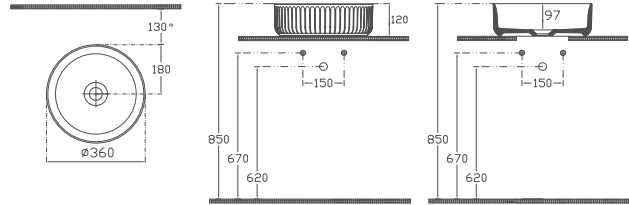

Artisan Edition

ION Countertop Washbasin, 36 cm

10NF66036

Countertop Washbasin

Features

Ø 360 mm

- Without Tap Hole
- Without Overflow Hole
- Suitable for Furniture Use
- Sharp&Slim