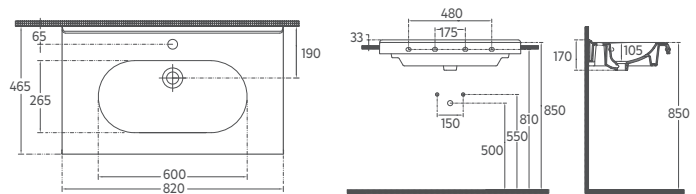

Features

1000 x 465 mm

- With Tap Hole
- With Overflow Hole
- Suitable for Furniture & Wall Use
- Mounting Kit Not Included

SENTIMENTI Flat Washbasin, 82 cm

10SM50082

Flat Washbasin

Features

820 x 465 mm