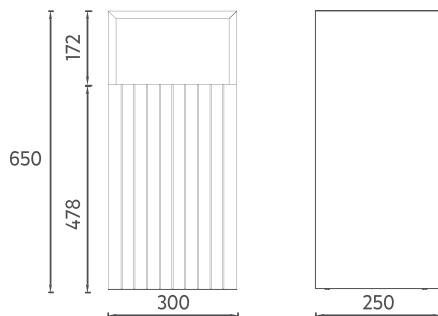

INFINITY Shallow Base Cabinet, 30 cm

Features

300 x 250 x 650 mm

- Matte Lacquer Body
- Soft Close Door
- Smoked Glass Shelf
- Compression Glass Shelf Support
- Hidden Adjustable Metal Hanger

21IF6148031I	Shallow Base Cabinet, Ruby Red Right
21IF6149031I	Shallow Base Cabinet, Salmon Right
21IF6150031I	Shallow Base Cabinet, Pastel Green Right
21IF6113031I	Shallow Base Cabinet, Night Blue Right
21IF6172031I	Shallow Base Cabinet, Cream Right
21IF6112031I	Shallow Base Cabinet, Ruby Red Left
21IF6248031I	Shallow Base Cabinet, Cream Left
21IF6249031I	Shallow Base Cabinet, Dark Salmon Left
21IF6250031I	Shallow Base Cabinet, Pastel Green Left
21IF6213031I	Shallow Base Cabinet, Night Blue Left
21IF6272031I	Shallow Base Cabinet, Cream Left
21IF6212031I	Shallow Base Cabinet, Ruby Red Right