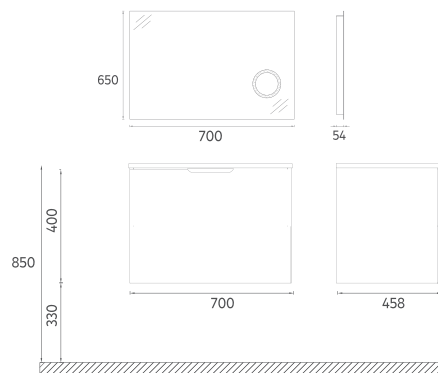

LIV Washbasin Unit, 70 cm

Features

700 x 400 x 458 mm

- MDF Lam Body
- MDF Lam Single Drawer
- Soft Close Drawer
- Soft Touch Surface

Washbasin included

24LVS221071I	Washbasin Cabinet, Lava
24LVS221070I	Washbasin Cabinet, Light Beige
21SQ4004075I	70 cm Magnifying Mirror with LED
Washbasin Cabinet + Mirror / SET	

! Compatible Washbasins:
10SL50071