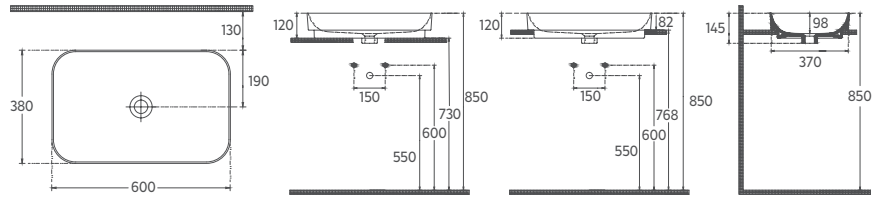

SOTT'AQUA Countertop Washbasin, 60 cm

10SQ50060

Countertop Washbasin

Features

600 x 380 mm

- Without Tap Hole
- Without Overflow Hole
- Suitable for Furniture Use
- Sharp&Slim