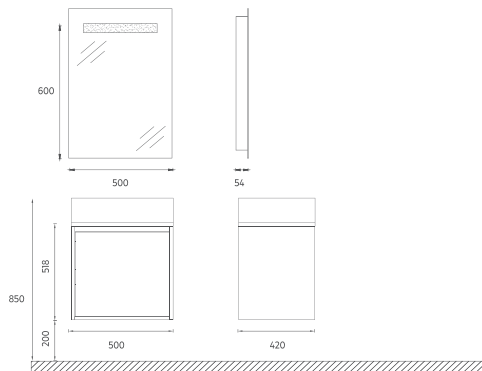

PRO Washbasin Unit, 50 cm

Features

500 x 418 x 420 mm

- Glossy Lacquer Body
- Lacquer Single Drawer
- Magnifying Mirror with LED
- Soft Close Drawer
- Metal Sided Full-Extension Drawer

Washbasin included

! Compatible Washbasins:
10SF50051

21SFS2010501	Washbasin Cabinet, White
21SFS2140501	Washbasin Cabinet, Light Grey
21SFS3080501	Washbasin Cabinet, Sand Beige
21SFS2040501	Washbasin Cabinet, Anthracite
25OR40030451	45 cm Sandblasted Mirror with LED
Washbasin Cabinet + Mirror / WHITE SET	
Washbasin Cabinet + Mirror / COLOR SET