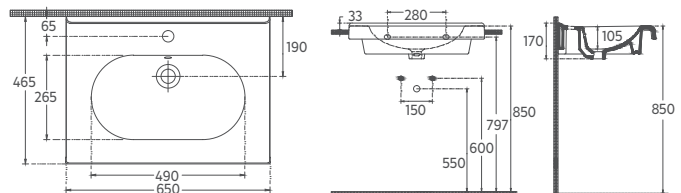

SENTIMENTI Flat Washbasin, 65 cm

10SM50065

Flat Washbasin

Features

650 x 465 mm

- With Tap Hole
- With Overflow Hole
- Suitable for Furniture & Wall Use
- Mounting Kit Not Included