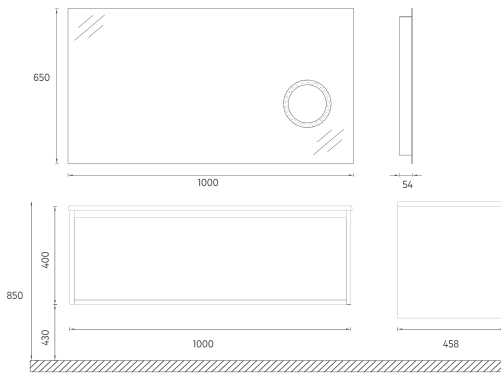

PRO Washbasin Unit, 100 cm

Features

1000 x 400 x 458 mm

- Glossy Lacquer Body
- Lacquer Single Drawer
- Magnifying Mirror with LED
- Soft Close Drawer
- Metal Sided Full-Extension Drawer

Washbasin included

21MGS001101I	Washbasin Cabinet, White
21MGS070101I	Washbasin Cabinet, Light Grey
21MGS308100I	Washbasin Cabinet, Sand Beige
21MGS019101I	Washbasin Cabinet, Anthracite
21MG9001100I	100 cm Shelf, White
21MG9070100I	100 cm Shelf, Light Grey
21MG9008100I	100 cm Shelf, Sand Beige
21MG9070100I	100 cm Shelf, Anthracite
21MG9008100I	100 cm Magnifying Mirror with LED
Washbasin Cabinet + Shelf + Mirror / WHITE SET	
Washbasin Cabinet + Shelf + Mirror / COLOR SET	

! Compatible Washbasins:
10SL50101