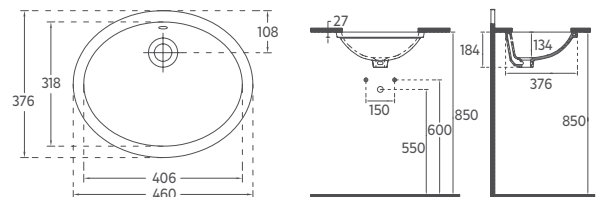

SOLUZIONE Undercounter Washbasin, 46 cm

10AR77046

Undercounter Washbasin

Features

460 x 376 mm

- Without Tap Hole
- With Tap Hole
- Mounting Kit Not Included
- Suitable for Furniture Use