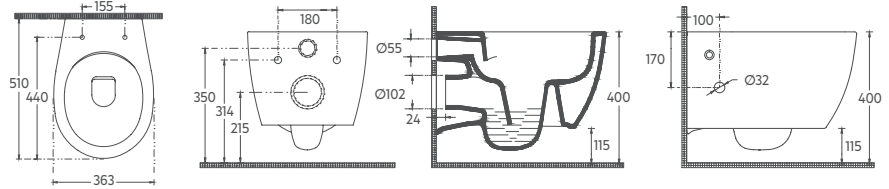

SENTIMENTI NEO RimLess CleanWash Wall Hung WC

10ARS10101	Rimless Wall Hung WC, Cold Water Inlet
10ARS10151	Rimless Wall Hung WC, Hot & Cold Water Inlet
40D802001	D80 WC Seat Slim
Wall Hung WC (Cold Water) + D80 WCs	
Wall Hung WC (Hot & Cold Water) + D80 Seat	

1. **Features**
2. Mounting Kit Included
   - Smartfix Plus
   - Concealed Cistern Should Be Adjusted To 4L
   - Integrated Bidet Valve With Sensor
   - WC Seat (Soft-Close, Quick Release, Slim) Must Be Ordered Separately