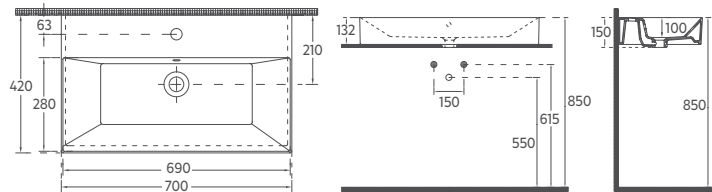

SISTEMA² Countertop Washbasin, 70 cm

10SF50070

Countertop Washbasin

Features

700 x 420 mm

- With Tap Hole
- With Overflow Hole
- Sharp&Slim
- Suitable for Furniture & Wall Use