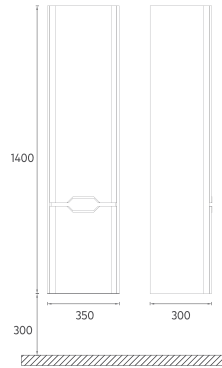

FRONTE

FRONTE Tall Cabinet, 35 cm

Features

- **350 x 300 x 1400 mm**
- Glossy Lacquer Body
- Lacquer Double Door
- Soft Close Door

21SQ3114035I	35 cm Tall Cabinet, Red Right
21SQ3114035I	35 cm Tall Cabinet, Red Left
21SQ3114036I	35 cm Tall Cabinet, Black Right
21SQ3214036I	35 cm Tall Cabinet, Black Left
21SQ3104035I	35 cm Tall Cabinet, Anthracite Right
21SQ3204035I	35 cm Tall Cabinet, Anthracite Left
21SQ3104036I	35 cm Tall Cabinet, Light Grey Right
21SQ3204036I	35 cm Tall Cabinet, Light Grey Left
21SQ3101035I	35 cm Tall Cabinet, White Right
21SQ3201035I	35 cm Tall Cabinet, White Left