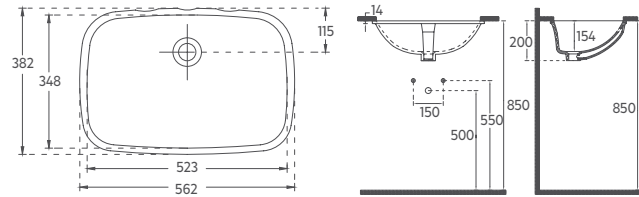

SOLUZIONE

SOLUZIONE Undercounter Washbasin, 56 cm

10SZ77056

Undercounter Washbasin

Features

562 x 382 mm

- Without Tap Hole
- With Tap Hole
- Mounting Kit Not Included
- Suitable for Furniture Use