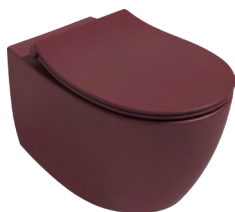

SENTIMENTI NEO Rimless Wall Hung WC Maroon Red

Features

- Mounting Kit Included
- SmartFix Plus WC Seat Must Be Ordered Separately
- Suitable for Concealed Cistern
- The Inner Surface Is Also Colored
- WC Seat (Soft-Close / Quick Release)

10AR02010-2R
40D802001-S

CleaRim Plus Wall Hung WC
D80 WC Seat Maroon Red

Wall Hung WC + WC Seat