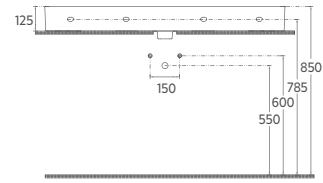

Artisan Edition

VEA Countertop Washbasin, 121 cm

10VAS5121

Countertop Washbasin

Features

1210 x 465 mm

- With Tap Hole
- V Shaped Overflow Hole
- Suitable for Furniture & Wall Use
- Pop-up Included