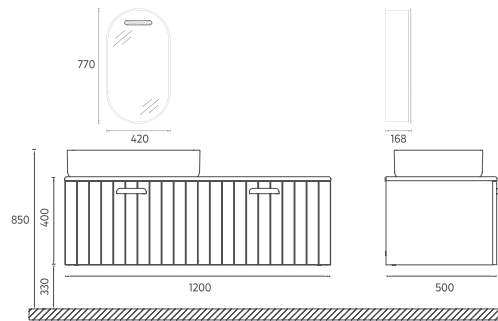

RINATO Washbasin Unit, 120 cm

Features

1200 x 500 x 400 mm

- Matte Lacquer Body
- Drawer Anti-Slip Matt
- Soft Close Drawer
- Drawer Divider
- Countertop Solid Oak
- Hidden Drawer

Washbasin included

- 21RNS715120I Washbasin Cabinet Stone Grey, Anthracite Basin Right
- 21RNS715121I Washbasin Cabinet Stone Grey, Anthracite Basin Left
- 21RNS715121I Washbasin Cabinet Stone Grey, White Basin Right
- 21RNS715120I Washbasin Cabinet Stone Grey, White Basin Left
- 21RN3114035I Mirror Cabinet, Stone Grey Right
- 21RN3114036I Mirror Cabinet, Stone Grey Left
- 21RN6113025I Upper Cabinet, Stone Grey Right
- 21RN6213025I Upper Cabinet, Stone Grey Left
- 21PN9013030I Shelf, Stone Grey

Washbasin Cabinet + Mirror Cabinet + Upper Cabinet + Shelf

! Compatible Washbasins:
10NF65060-2N