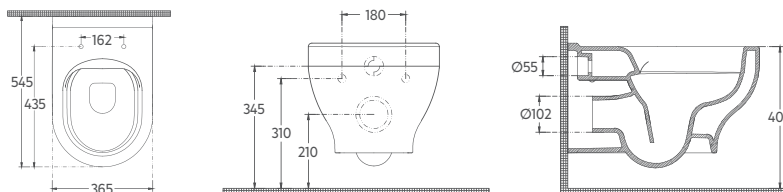

SOLUZIONE XI Rimless Wall Hung WC

10KF02003	Rimless Wall Hung WC
40KF02001	F50 WC Seat
Wall Hung WC + F50 WC Seat	

Features

- SmartFix Plus
- 55 cm Confronto
- Concealed Cistern Should Be Adjusted To 4L
- Mounting Kit Included
- WC Seat (Soft Closing, Plug / Remove) Must Be Ordered Separately