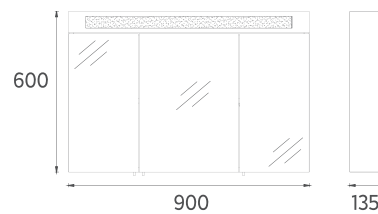

Mirror Cabinet, Upper Cabinet with 3 Doors, 90 cm

Features

900 x 135 x 600 mm

- Sandblasted
- Socket Box
- LED illuminated
- 4000 Kelvin Daylight
- Touch On/Off

22OR26000901 **90 cm Mirror Cabinet, with LED, 3 Doors**