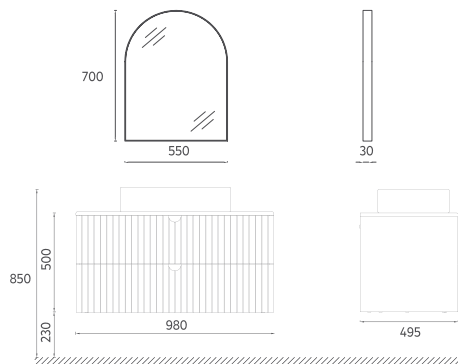

INFINITY

INFINITY Washbasin Unit, 100 cm

Features

- 1000 x 495 x 500 mm
- Matte Lacquer Body
- Soft-Close Drawer
- Drawer Divider
- Metal Sided Drawer
- Black Handle
- Anti-Slip Matt

Washbasin included

- 21IAS748100I Washbasin Cabinet, Ruby Red, (Countertop / Washbasin / Handle, Black)
- 21IAS749100I Washbasin Cabinet, Ocean, (Countertop / Washbasin / Handle, Black)
- 21IAS772100I Washbasin Cabinet, Night Blue, (Countertop / Washbasin / Handle, Black)
- 29IA4008559I Mirror, Black

Washbasin Unit + Mirror / SET

! Compatible Washbasins: **10NF65055-2N**

! Please contact your sales representative before ordering for handle and countertop color alternatives.

FURNITURE DISEGNO COLLECTION

FURNITURE