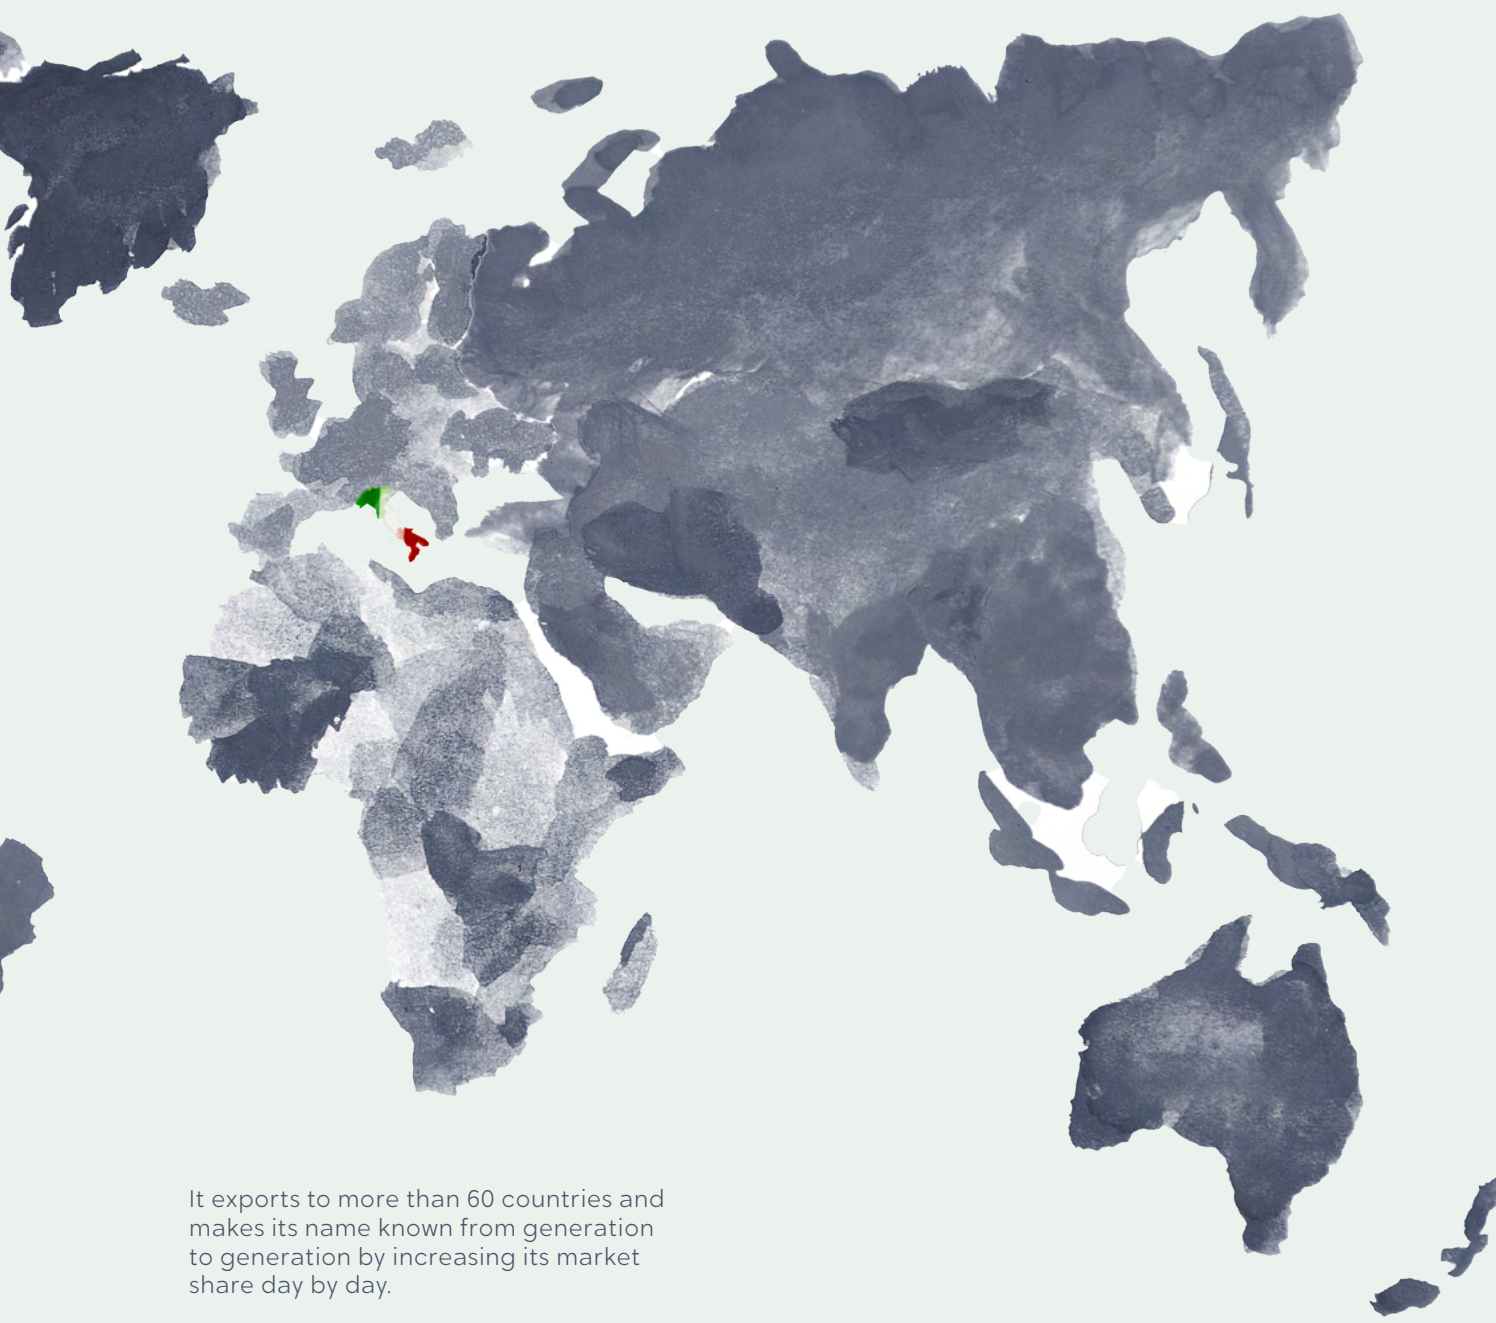

It exports to more than 60 countries and makes its name known from generation to generation by increasing its market share day by day.