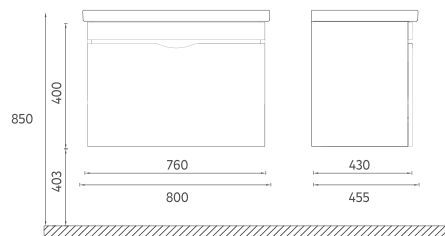

NEO Washbasin Unit, 80 cm

Features

760 x 400 x 430 mm

- Glossy Lacquer Body
- Soft Close Drawer
- Metal Sided Full-Extension Drawer

Washbasin included

- 21NGS319080E Washbasin Cabinet, Grey
- 21NGS301080E Washbasin Cabinet, White

! Compatible Washbasins:
10PS50080