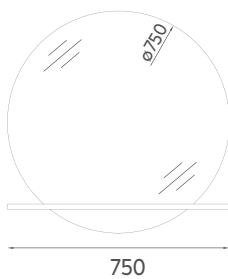

DANTE

DANTE Mirror, 75 cm

Features
750 x 122 mm
· Mirror with Etagere

21DT17140701

Mirror with Etagere