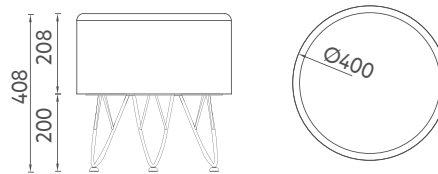

Features

450 x 423 x 300 mm

- Drawer Divider
- Drawer Anti-Slip Matt
- Lift-Up Mirror Door
- Soft Close Door
- Metal Sided Full-Extension Drawer

21RA90830501 **Vanity Unit, Mink**

ROSA Pouf, 40 cm

Features