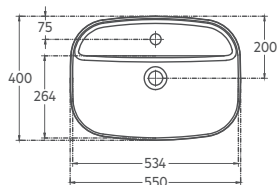

Countertop Washbasin, 36cm

10NF65036 **Countertop Washbasin**

Features

Ø 360 mm

- Without Tap Hole
- Without Overflow Hole
- Sharp&Slim

INFINITY Inset Washbasin, 55 cm

10NF50055

Inset Washbasin