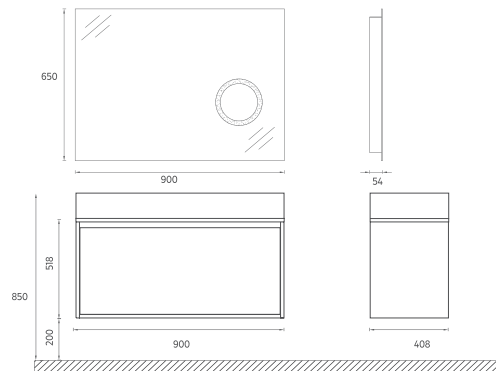

! Compatible Washbasins:
10SF50090

PRO Washbasin Unit, 90 cm

Features

- 900 x 400 x 458 mm**
- Glossy Lacquer Body
- Lacquer Double Drawer
- Magnifying Mirror with LED
- Soft Close Drawer
- Metal Sided Full-Extension Drawer