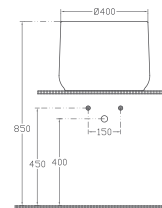

ALLEGRO Countertop Monoblock Washbasin, 42 cm

10AL66042

Countertop Monoblock Washbasin Washbasin

Features

Ø 420 mm

- Without Tap Hole
- Without Overflow Hole
- Suitable for Furniture Use