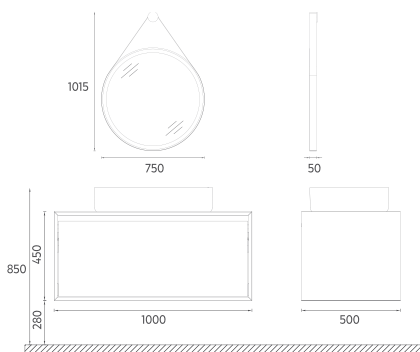

LUCA

LUCA Washbasin Unit, 100 cm

Features

- **1000 x 500 x 450 mm**
- Matte Lacquer Body
- Drawer MDF Lam
- Soft Close Drawer
- Drawer Full-Extension

Washbasin included

21LCS305101I Washbasin Cabinet, Black Oak

21SQ4004075I 75 cm Black LED Mirror

Washbasin Cabinet + Mirror

! Compatible Washbasins:
10NF65060

PRESTIGIO COLLECTION

FURNITURE