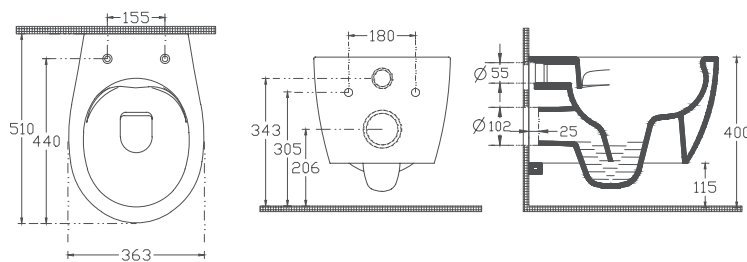

SENTIMENTI NEO Rimless Wall Hung WC Petrol Green

Features

- Mounting Kit Included
- SmartFix Plus WC Seat Must Be Ordered Separately
- Suitable for Concealed Cistern
- The Inner Surface Is Also Colored
- WC Seat (Soft-Close / Quick Release)

10AR02010-2P
40D80200I-S

CleaRim Plus Wall Hung WC
D80 WC Seat Petrol Green
Wall Hung WC + WC Seat

SENTIMENTI NEO Rimless Wall Hung WC ISVEA Blue

Features

- Mounting Kit Included
- SmartFix Plus WC Seat Must Be Ordered Separately
- Suitable for Concealed Cistern
- The Inner Surface Is Also Colored
- WC Seat (Soft-Close / Quick Release)

10AR02010-2Z
40D80200I-S

CleaRim Plus Wall Hung WC
D80 WC Seat ISVEA Blue
Wall Hung WC + WC Seat

SENTIMENTI NEO Rimless Wall Hung WC, Technical Drawing