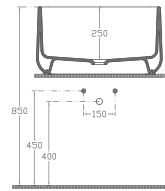

NEW

Artisan Edition

ALLEGRO Countertop Monoblock Washbasin, 60 cm

10AL66060

Countertop Monoblock Washbasin Washbasin

Features

600 x 400 mm

- Without Tap Hole
- Without Overflow Hole
- Suitable for Furniture Use