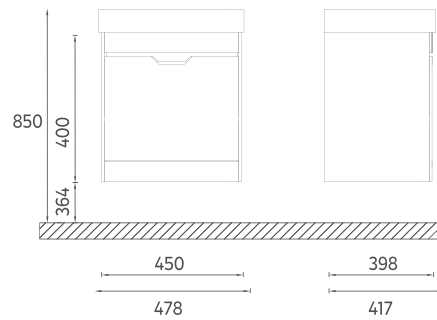

FRONTE Washbasin Unit, 48 cm

1. **Features**
   450 x 398 x 400 mm
   · Glossy Lacquer Body
   · Lacquer Drawer
   · Soft Close
   · Metal Sided Full-Extension Drawer

Washbasin included

- 21USS015048I Washbasin Cabinet, Red
- 21SQS014048I Washbasin Cabinet, Black
- 21SQS004048I Washbasin Cabinet, Anthracite
- 21SQS004049I Washbasin Cabinet, Light Grey
- 21SQS001048I Washbasin Cabinet, White

! Compatible Washbasins:
10SQ50048