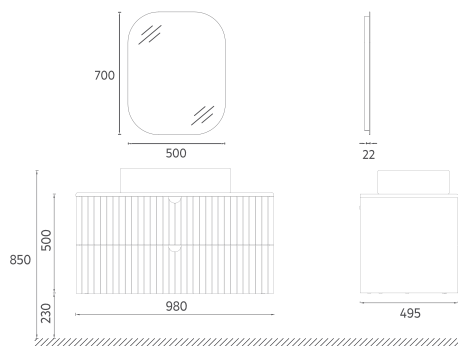

FURNITURE

INFINITY Washbasin Unit, 100 cm

Features

- 1000 x 495 x 500 mm
- Matte Lacquer Body
- Soft-Close Drawer
- LED Mirror
- Drawer Divider
- Metal Sided Drawer
- Brushed Gold Handle
- Anti-Slip Matt