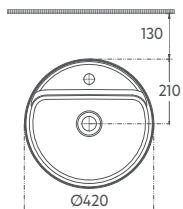

10NF65042-2Z

INFINITY Countertop Washbasin 42 cm, ISVEA Blue

- Features**
- Ø 420 mm
 - With Tap Hole
 - Without Overflow Hole
 - Sharp&Slim

INFINITY Washbasin 42 cm,
Technical Drawing

COLORISVEA

SANITARY WARE COUNTERTOP WASHBASINS