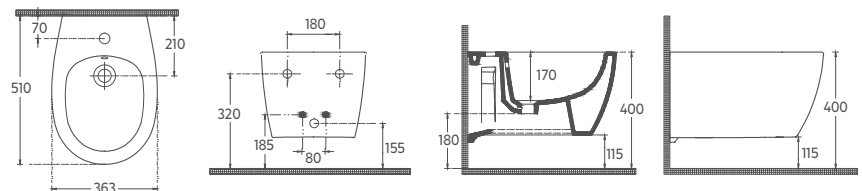

SENTIMENTI NEO Wall Hung Bidet

10AR41010	Wall Hung Bidet

Features

- SmartFix Plus