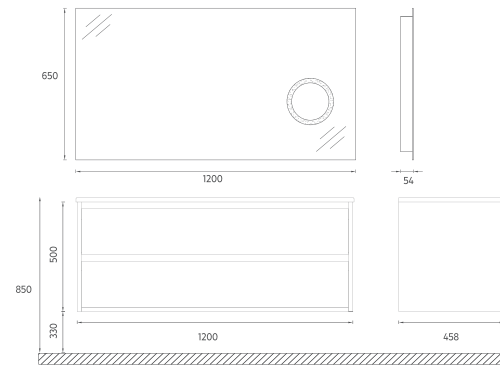

PRO Washbasin Cabinet, 120 cm

Features

1200 x 500 x 458 mm

- Glossy Lacquer Body
- Lacquer Double Drawer
- Magnifying Mirror with LED
- Soft Close Drawer
- Metal Sided Full-Extension Drawer

Washbasin included

- 21MGS801120I Washbasin Cabinet, White
- 21MGS870120I Washbasin Cabinet, Light Grey
- 21MGS708120I Washbasin Cabinet, Sand Beige
- 21MGS880120I Washbasin Cabinet, Anthracite
- 21MG9001120I 120 cm Shelf, White
- 21MG9070120I 120 cm Shelf, Light Grey
- 21MG9008120I 120 cm Shelf, Sand Beige
- 21MG9019120I 120 cm Shelf, Anthracite
- 29OR4000120I 120 cm Magnifying Mirror with LED
- **Washbasin Cabinet + Shelf + Mirror / WHITE SET**
- **Washbasin Cabinet + Shelf + Mirror / COLOR SET**

! Compatible Washbasins:
10SL51121