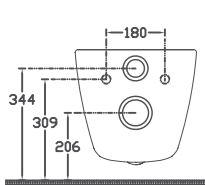

INFINITY

INFINITY ClearRim Plus Wall Hung WC

10NF02001 ClearRim Plus Wall Hung WC
40KF02001 F50 WC Seat (Soft-Close / Quick Release)
Wall Hung WC + F50 WC Seat

Features

- SmartFix Plus
- Mounting Kit Included
- Concealed Cistern Should Be Adjusted To 4L
- WC Seat (Soft-Close, Quick Release) Must Be Ordered Separately