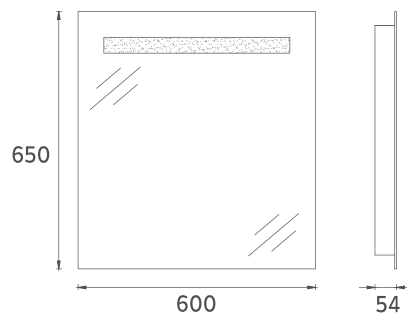

M4 Profile Framed Mirror, 60cm

Features

- **1000 x 54 x 650 mm**
- 4000 Kelvin Daylight
- Touch On/Off
- LED Mirror Frame
- Sandblasted

25OR40030651 **60 cm Profile Framed Mirror**