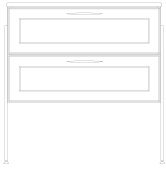

MODESTO

WASHBASIN CABINET
WITH ETAGERE

80

830 x 458 x 820 mm