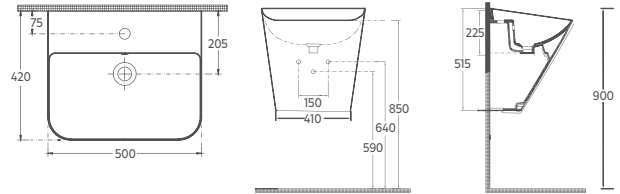

SOTT'AQUA

SOTT'AQUA Monoblock Washbasin, 50 cm

10SQ37001

Monoblock Washbasin

Features

500 x 420 x 830 mm

- With Tap Hole
- With Overflow Hole
- Sharp&Slim
- Wall Mount Only
- Backside Is Not Glazed

SOTT'AQUA Wall Hung Monoblok Washbasin, 50 cm