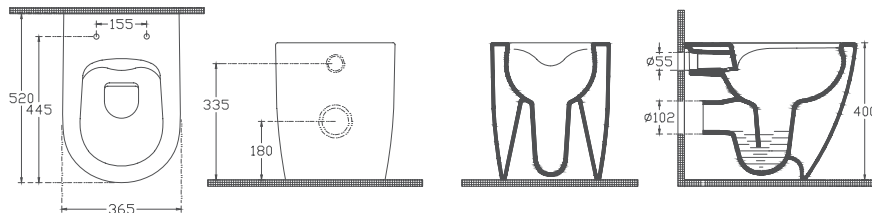

INFINITY CleaRim Plus BTW WC

10NF10001	CleaRim Plus Single BTW WC
40KF02001	F50 WC Seat (Soft-Close / Quick Release)
Single BTW WC + F50 WC Seat	

Features

- CleaRim Plus
- Mounting Kit Included
- Concealed Cistern Should Be Adjusted To 4L
- WC Seat (Soft-Close, Quick Release) Must Be Ordered Separately

SANITARY WARE WALL HUNG WCs / BIDETS