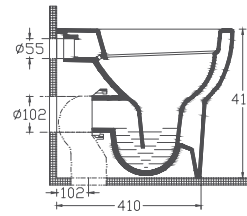

ABSOLUTE RimLess Single BTW WC

10AB10002 RimLess Single BTW WC
4OR802001 R80 Soft Close Slim
Wall Hung WC + R80 WC Seat

Features

- RimLess
- Mounting Kit Included
- Concealed Cistern Should Be Adjusted To 4L
- WC Seat (Soft-Close, Quick Release, Slim) Must Be Ordered Separately