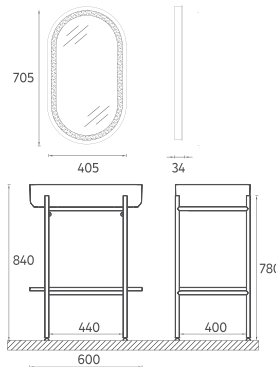

PUNO Washbasin Cabinet, 55 cm

1. **Features**
   550 x 400 x 780 mm
   · Lake Shelf
   · Painted Metal Profile Body

Washbasin included

29PNS082056I	Washbasin Unit White, Salmon washbasin
29PNS081056I	Washbasin Unit White, Mint washbasin
29PNS023056I	Washbasin Unit White, Ivory washbasin
21PN9001030I	White Shelf
29PN4001040I	Mirror White Metal Profile
Washbasin Cabinet + Shelf + Mirror / COLOR SET	

1. **!** Compatible Washbasins:
   10NF65055
   Salmon 2S,
   Mint 2T, Ivory 2K
   10NF65055-2L-TRZ
   Matte White, 2K-TRZ Ivory,
   2S-TRZ Salmon, 2T-TRZ Mint