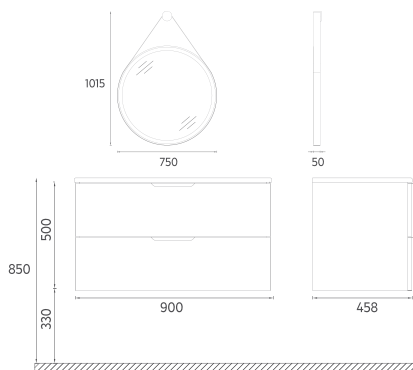

LIV

LIV Washbasin Unit, 90 cm

Features

900 x 500 x 458 mm

- MDF Lam Body
- MDF Lam Double Drawer
- Soft Close Drawer
- Soft Touch Surface

Washbasin included

- 24LVS211091I Washbasin Cabinet, Lava
- 24LVS211090I Washbasin Cabinet, Light Beige
- 21SQ4004075I ø75 cm Mirror, with LED

Washbasin Cabinet + Mirror / SET

Compatible Washbasins:
10SL50091

MEZZO COLLECTION

FURNITURE