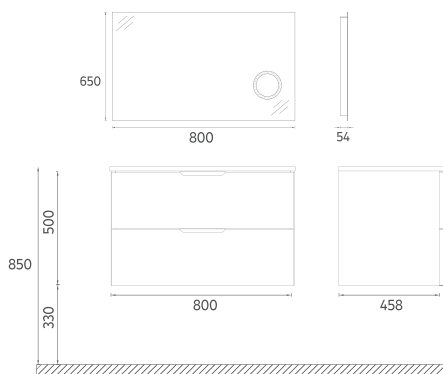

LIV

LIV Washbasin Unit, 80 cm

Features

800 x 500 x 458 mm

- MDF Lam Body
- MDF Lam Double Drawer
- Soft Close Drawer
- Soft Touch Surface

Washbasin included

1. 24LVS211081I Washbasin Cabinet, Lava
   - 24LVS211080I Washbasin Cabinet, Light Beige
   - 29OR4000080I 80 cm Magnifying Mirror with LED
2. **Washbasin Cabinet + Mirror / SET**

! Compatible Washbasins:
10SL51081

MEZZO COLLECTION

FURNITURE