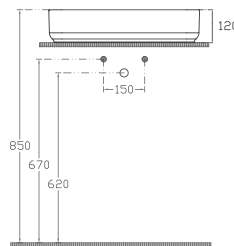

- Features** **550 x 400 mm**
- With Tap Hole
 - Without Overflow Hole
 - Sharp&Slim

INFINITY Washbasin 55 cm,
Technical Drawing

COLORISVEA

SANITARY WARE COUNTERTOP WASHBASINS

10NF65050-2L

INFINITY Countertop Washbasin 50 cm, Matte White