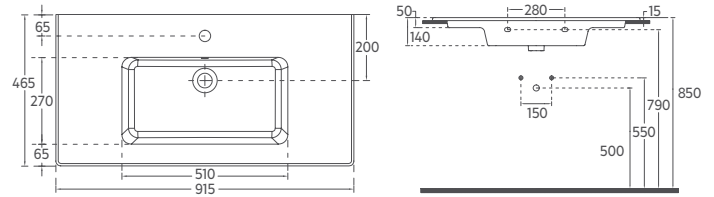

SISTEMA^T Flat Washbasin, 91 cm

10SL50091

Flat Washbasin

Features

915 x 465 mm

- With Tap Hole
- With Overflow Hole
- Mounting Kit Not Included
- Suitable for Furniture & Wall Use