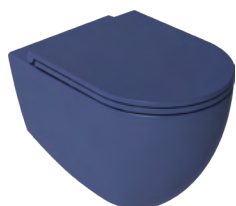

INFINITY CleaRim Plus Wall Hung WC Petrol Green

Features

- Mounting Kit Included
- SmartFix Plus WC Seat Must Be Ordered Separately
- Suitable for Concealed Cistern
- The Inner Surface Is Also Colored
- WC Seat (Soft-Close / Quick Release)

10NF02001-2P
40KF0545I-S

CleaRim Plus Wall Hung WC
F50 WC Seat Petrol Green
Wall Hung WC + WC Seat

INFINITY CleaRim Plus Wall Hung WC ISVEA Blue

Features

- Mounting Kit Included
- SmartFix Plus WC Seat Must Be Ordered Separately
- Suitable for Concealed Cistern
- The Inner Surface Is Also Colored
- WC Seat (Soft-Close / Quick Release)

10NF02001-2Z
40KF0544I-S

CleaRim Plus Wall Hung WC
F50 WC Seat ISVEA Blue
Wall Hung WC + WC Seat

INFINITY Wall Hung WC, Technical Drawing