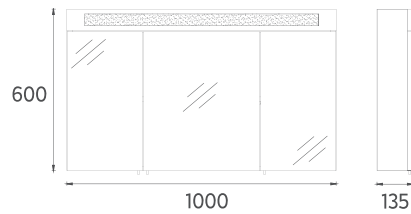

Mirror Cabinet, Upper Cabinet with 3 Doors, 100 cm

Features

1000 x 135 x 600 mm

- Sandblasted
- Socket Box
- LED illuminated
- 4000 Kelvin Daylight
- Touch On/Off

22OR26001001 **100 cm Mirror Cabinet, with LED, 3 Doors**