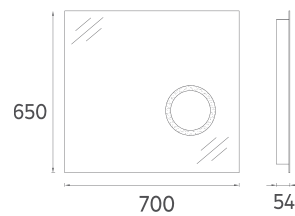

Magnifying Mirror with LED, 70 cm

Features

700 x 54 x 650 mm

- 4000 Kelvin Daylight
- Touch On/Off
- LED Mirror Frame
- Magnifying Mirror with LED Frame

29OR4000070I **70 cm Magnifying Mirror with LED**