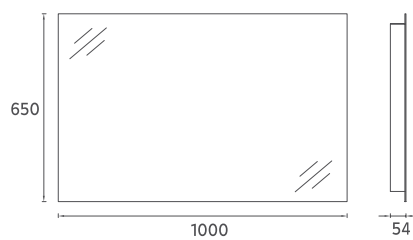

M1 Mirror, 100cm

24OR4000100I **100 cm Mirror**