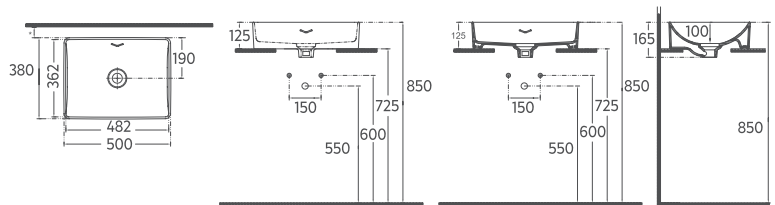

VEA Countertop Washbasin, 50 cm

10VAS6050 **Countertop Washbasin**

1. **Features**
   500 x 380 mm
   · Without Tap Hole
   · V Shaped Overflow Hole
   · Suitable for Furniture Use
   · Pop-up Included