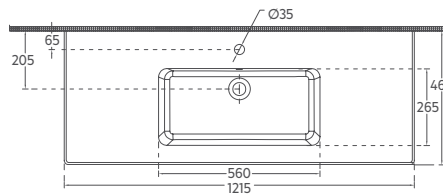

SISTEMA^T Flat Washbasin, 121 cm

10SL51121 Flat Washbasin

Features

1215 x 465 mm

- With Tap Hole
- With Overflow Hole
- Mounting Kit Not Included
- Suitable for Furniture & Wall Use