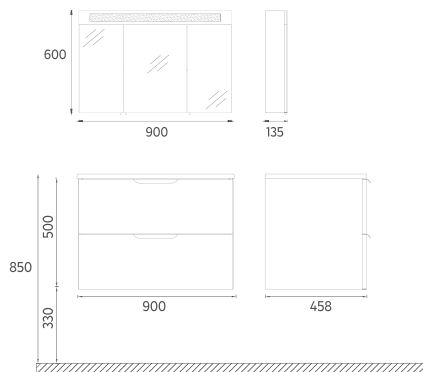

LIV

LIV Washbasin Unit, 90 cm

Features

900 x 500 x 458 mm

- MDF Lam Body
- MDF Lam Double Drawer
- Soft Close Drawer
- Soft Touch Surface

Washbasin included

1. 24LVS211091I Washbasin Cabinet, Lava
   - 24LVS211090I Washbasin Cabinet, Light Beige
   - 22OR2600090I 90 cm Mirror Cabinet, with 3 Doors, LED
2. **Washbasin Cabinet + Cabinet Mirror / SET**

! Compatible Washbasins:
10SL50091

MEZZO COLLECTION

FURNITURE