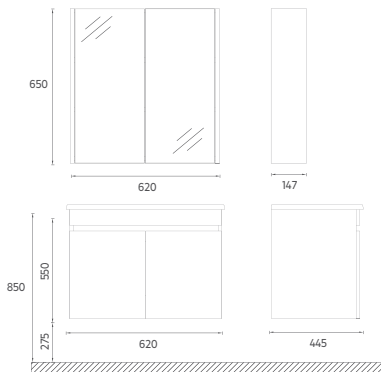

TRIO

TRIO Washbasin Unit, 65 cm

1. **Features**
   810 x 465 x 600 mm
   · Body MDF Lam
   · Soft Close Door

Washbasin included

1. 24TRS598065I Washbasin Cabinet, Retro Silver
   24TR2598065I 65 cm Mirror Cabinet, Retro Silver
   Washbasin Cabinet + Mirror / SET

! Compatible Washbasins:
10LE50081

PRIMARIO COLLECTION

FURNITURE