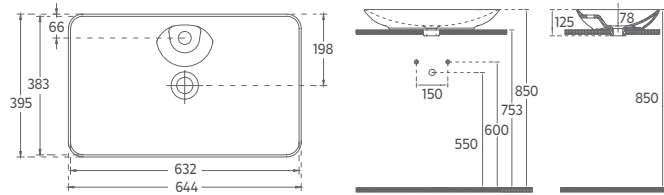

SISTEMA^Y

SISTEMA^Y Countertop Washbasin, 65 cm

10SY50065

Countertop Washbasin

Features

644 x 395 mm

- With Tap Hole
- Without Overflow Hole
- Suitable for Furniture Use
- Sharp&Slim