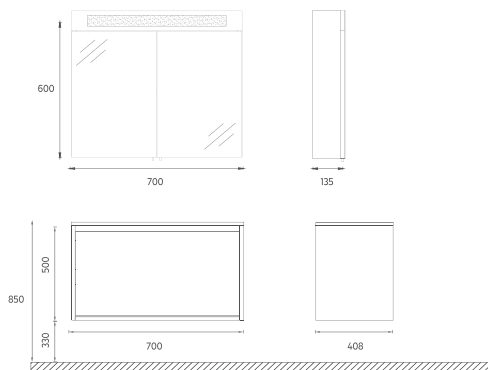

PRO Washbasin Unit, 70 cm

Features

700 x 400 x 458 mm

- Glossy Lacquer Body
- Lacquer Single Drawer
- LED Mirror
- Soft Close Drawer
- Metal Sided Full-Extension Drawer

Washbasin included

21MGS001071I	Washbasin Cabinet, White
21MGS070071I	Washbasin Cabinet, Light Grey
21MGS308070I	Washbasin Cabinet, Sand Beige
21MGS070071I	Washbasin Cabinet, Anthracite
22OR2600070I	70 cm Mirror Cabinet, with 2 Doors, LED
	Washbasin Cabinet + Shelf + Mirror / WHITE SET
	Washbasin Cabinet + Shelf + Mirror / RENKLİ SET

! Compatible Washbasins:
10SL50071