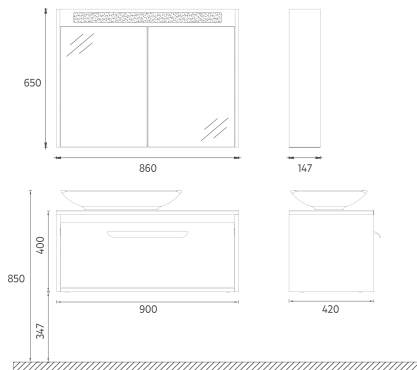

BELLA

BELLA Washbasin Unit, 90 cm

Features

900 x 420 x 400 mm

- Body MDF Lam
- Drawer MDF Lam
- Soft Close Drawer
- Glass Countertop
- Painted Glass Countertop
- Tandem Concealed Runners

Washbasin included

1. 24BLS376090I Washbasin Cabinet, Retro Bronze
   - 24BL2476090I 90 cm Mirror Cabinet, with LED, Retro Bronze
2. **Washbasin Cabinet + Cabinet Mirror / SET**

Compatible Washbasins:
10SY50065-2N

MEZZO COLLECTION

FURNITURE