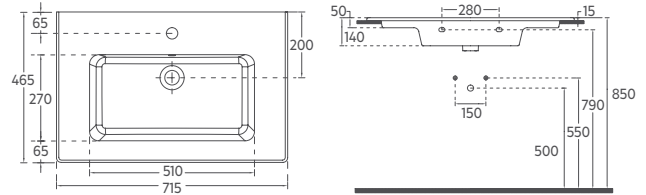

SISTEMA^T

SISTEMA^T Flat Washbasin, 71 cm

10SL50071

Flat Washbasin

Features

715 x 465 mm

- With Tap Hole
- With Overflow Hole
- Mounting Kit Not Included
- Suitable for Furniture & Wall Use