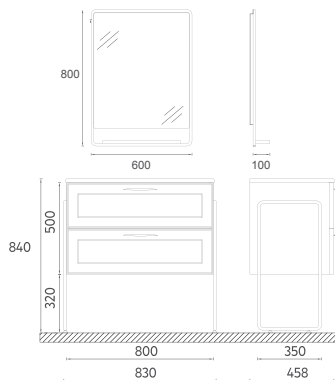

MODESTO

MODESTO Washbasin Unit, 80 cm

Features

830 x 458 x 820 mm

- Matte Lacquer
- Soft-Close Drawer
- Metal Sided Full-Extension Drawer

Washbasin included

21MDS724081I Washbasin Cabinet, Butter Yellow

21MDS724080I Profile Mirror with Etagere

Washbasin Cabinet + Mirror

Compatible Washbasins:
10SL51081

PRESTIGIO COLLECTION

FURNITURE