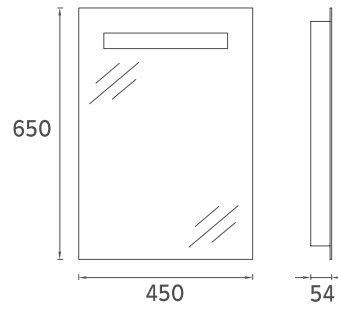

M4 Profile Framed Mirror, 45 cm

Features

- **1000 x 54 x 650 mm**
- 4000 Kelvin Daylight
- Touch On/Off
- LED Mirror Frame
- Sandblasted

25OR4003045I **45 cm Profile Framed Mirror**