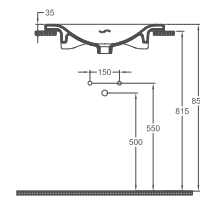

SISTEMA^S Washbasin, 61 cm

10SS50061

Washbasin

Features

610 x 465 mm

- With Tap Hole
- S Shaped Overflow Hole
- Mounting Kit Not Included
- Suitable for Furniture & Wall Use