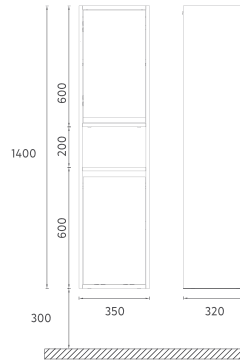

BELLA Tall Cabinet, 35 cm

Features

350 x 300 x 1400 mm

- Body MDF Lam
- Drawer MDF Lam
- Soft Close Drawer
- Glass Countertop
- Painted Glass countertop

24BL3165035I	Tall Cabinet, Latin Marble Right
24BL3176035I	Tall Cabinet, Retro Bronze Right
24BL3198035I	Tall Cabinet, Retro Silver Right
24BL3265035I	Tall Cabinet, Latin Marble Left
24BL3276035I	Tall Cabinet, Retro Bronze Left
24BL3298035I	Tall Cabinet, Retro Silver Left