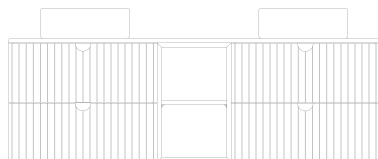

INFINITY

FURNITURE DISEGNO COLLECTION

WASHBASIN CABINETS COUNTERTOP

150

1500 x 495 x 500 mm