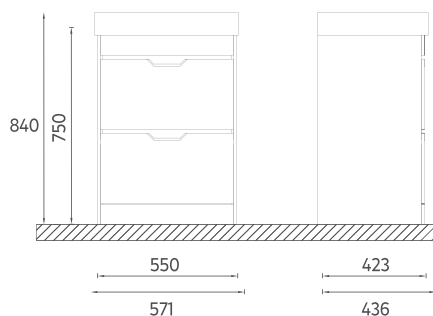

FRONTE

FRONTE Washbasin Unit, 57 cm

Features

550 x 423 x 750 mm

- Glossy Lacquer Body
- Lacquer Double Drawer
- Soft Close
- Metal Sided Full-Extension Drawer

Washbasin included

21NGS311060E	Washbasin Cabinet, Red
21USS040457I	Washbasin Cabinet, Black
21USS070057I	Washbasin Cabinet, Anthracite
21USS040057I	Washbasin Cabinet, Light Grey
21USS001057I	Washbasin Cabinet, White

Compatible Washbasins:
10SQ50057

FURNITURE PRESTIGIO COLLECTION

FURNITURE