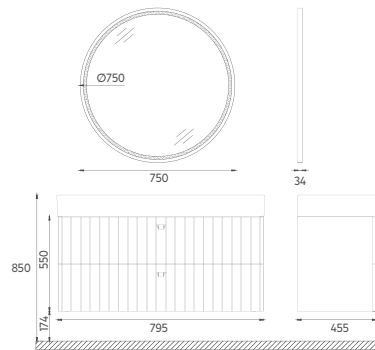

VEA Washbasin Unit, 80 cm

Features

795 x 455 x 550 mm

- Drawer Anti-Slip Matt
- Soft-Close Drawer
- Fine Metal LED Runner
- Drawer Divider
- Concealed Siphon
- Matte Lacquer

Washbasin included

21MNS011180I	Washbasin Cabinet, Stone Grey
21MNS011181I	Washbasin Cabinet, Dark Beige
21MNS011182I	Washbasin Cabinet, Rosa
21MN1012177I	75 cm Mirror with LED, Dark Beige
21MN1011131I	30 cm Wall Shelf, Dark Beige
21MN1011231I	30 cm Towel Shelf, Dark Beige

Washbasin Unit + Washbasin + Mirror + Shelves

! Compatible Washbasins:
10VA50081