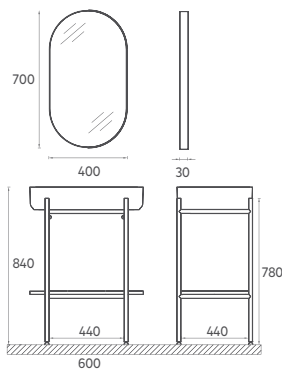

PUNO ART. Metal Profile Washbasin Unit, 60 cm

1. **Features**
   600 x 440 x 840 mm
   · Metal Profile
   · Matte Brass Coating

Washbasin included

- 29PNS007061I Washbasin Cabinet, With Ivory Washbasin
- 29PN4007040I Mirror
- 21PN9004030I 30 cm Wall Shelf, Black

Washbasin Unit + Washbasin + Mirror

! Compatible Washbasins:
10NF65060-2K