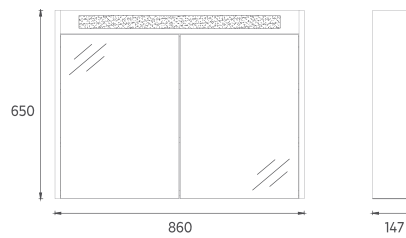

BELLA Dolaplı Mirror, 90 cm

Features

860 x 147 x 650 mm

- 4000 Kelvin Daylight LED
- Soft Close Door
- Touch On / Off

24BL2498090I	90 cm Mirror Cabinet, with LED, Retro Silver
24BL2476090I	90 cm Mirror Cabinet, with LED, Retro Bronze
24BL2465090I	90 cm Mirror Cabinet, with LED, Latin Marble