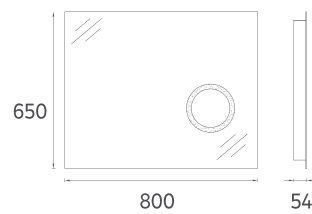

M8 Magnifying Mirror with LED, 80 cm

Features

- **800 x 54 x 650 mm**
- 4000 Kelvin Daylight
- Touch On/Off
- LED Mirror Frame
- Magnifying Mirror with LED Frame

29OR4000080I **80 cm Magnifying Mirror with LED**