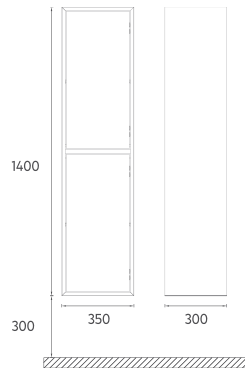

LUCA

LUCA Tall Cabinet, 35 cm

Features

350 x 300 x 1400 mm

- Matte Lacquer Body
- Door Gofrato Matte Lacquer / MDF Lam
- Soft Close Door
- Glass Shelf
- Compression Glass Shelf Support
- Hidden Adjustable Metal Hanger

21LC3106035I	Tall Cabinet, White Oak Right
21LC3206035I	Tall Cabinet, White Oak Left
21LC3105035I	Tall Cabinet, Black Oak Right
21LC3205035I	Tall Cabinet, Black Oak Left

PRESTIGIO COLLECTION

FURNITURE