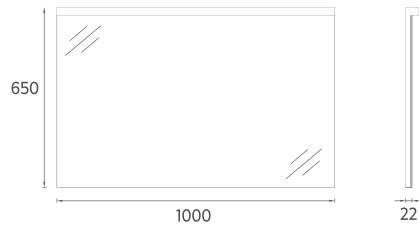

LUCA

LUCA Mirror, 100 cm

Features

1000 x 22 x 650 mm

- 4000 Kelvin Daylight LED
- Touch On / Off

29LC40001001 **100 cm Mirror, with LED Box**