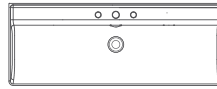

COUNTERTOP WASHBASINS