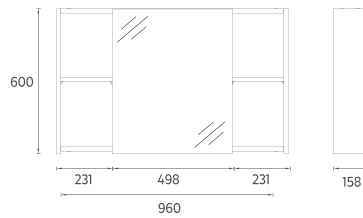

NUVO Cabinet Mirror, 100 cm

- Features**
960 x 158 x 500 mm
 · Body MDF Lam
 · Soft Close Door

- 24NV1097100I 100 cm Mirror Cabinet, Detroit
- 24NV1096100I 80 cm Mirror Cabinet, Detroit

MEZZO COLLECTION

TRIO