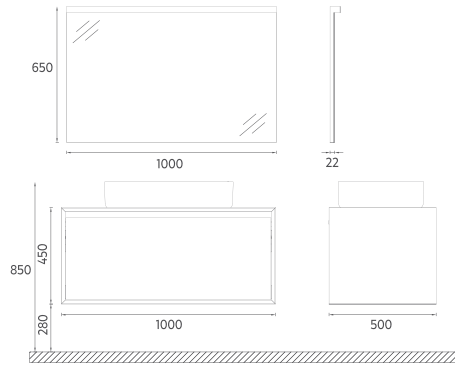

LUCA Washbasin Unit, 100 cm

Features

1000 x 500 x 450 mm

- Matte Lacquer Body
- Drawer MDF Lam
- Soft Close Drawer
- Drawer Full-Extension

Washbasin included

21LCS3061011 Washbasin Cabinet, White Oak

29LC40001001 LED Mirror

Washbasin Cabinet + Mirror

! Compatible Washbasins:
10NF65060