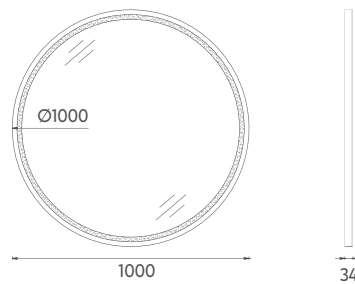

VEA Towel Shelf, 30 cm

Features
300 X 120 x 100 mm
 · Matte Lacquer

21MN1011230I	30 cm Towel Shelf, Stone Grey
21MN1011231I	30 cm Towel Shelf, Dark Beige
21MN1011232I	30 cm Towel Shelf, Rosa

VEA Mirror, 100 cm