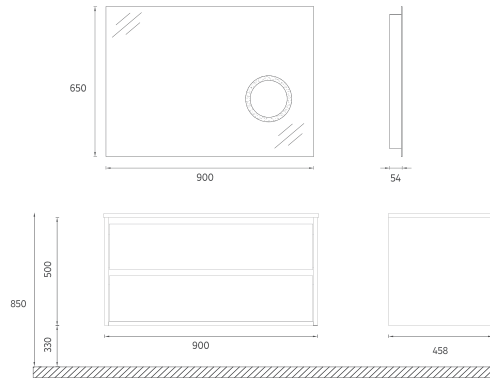

Compatible Washbasins:
10SL50091

FURNITURE

PRO Washbasin Unit, 90 cm

Features

900 x 500 x 458 mm

- Glossy Lacquer Body
- Lacquer Double Drawer
- Magnifying Mirror with LED
- Soft Close Drawer
- Metal Sided Full-Extension Drawer