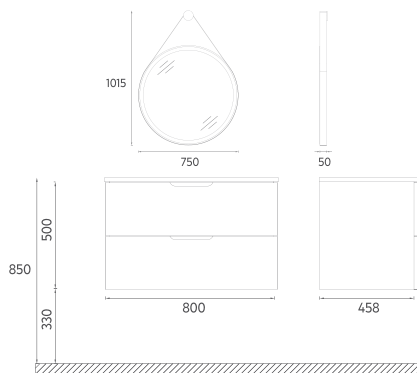

! Compatible Washbasins:
10SL51081

MEZZO COLLECTION

FURNITURE

LIV Washbasin Unit, 80 cm

Features

800 x 500 x 458 mm

- MDF Lam Body
- MDF Lam Double Drawer
- Soft Close Drawer
- Soft Touch Surface

Washbasin included