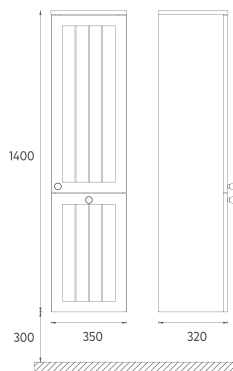

EVA Tall Cabinet, 35 cm

1. **Features**
   350 x 320 x 1400 mm
   · Body Thermoform
   · Soft Close Door

24EV1311035I
24EV1311036I

Tall Cabinet, Satin Taupe Right
Tall Cabinet, Satin Taupe Left