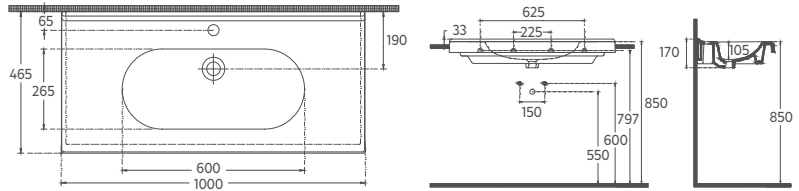

SENTIMENTI NEO Floor Standing Bidet

10SM42004	Floor Standing Bidet
-----------	-----------------------------

- Features**
- SmartFix Plus

SENTIMENTI

SENTIMENTI Flat Washbasin, 100 cm

10SM50100

Flat Washbasin