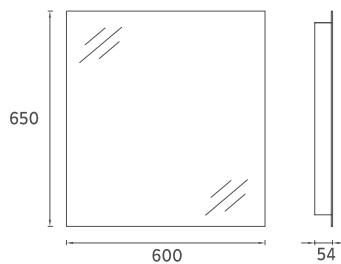

MIRRORS

M2 Mirror, 60cm

25OR4001065I **60 cm Mirror**

SANITARY WARE **MIRRORS**