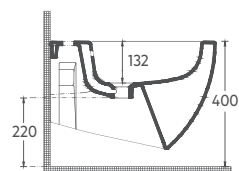

INFINITY Wall Hung Bidet, Petrol Green

Features · SmartFix Plus

10NF41001-2Z

INFINITY Wall Hung Bidet, ISVEA Blue

Features · SmartFix Plus

**INFINITY Wall Hung Bidet,
Technical Drawing**

COLORISVEA

SANITARY WARE COUNTERTOP WASHBASINS