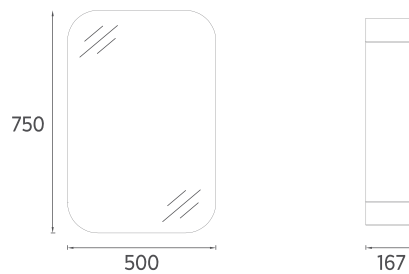

GLORIA Dolaplı Mirror, 50 cm

Features

500 x 167 x 750 mm

- Soft Close Door
- Smoked Glass Shelf
- Matte Lacquer/Glossy Varnish

29GL1007070I	Mirror with Matte Brass Coated Frame and Cabinet with Doors Right, Lilac
29GL1007170I	Mirror with Matte Brass Coated Frame and Cabinet with Doors Right, Cream
29GL1007071I	Mirror with Matte Brass Coated Frame and Cabinet with Doors Right, Lilac
29GL1007171I	Mirror with Matte Brass Coated Frame and Cabinet with Doors Right, Cream