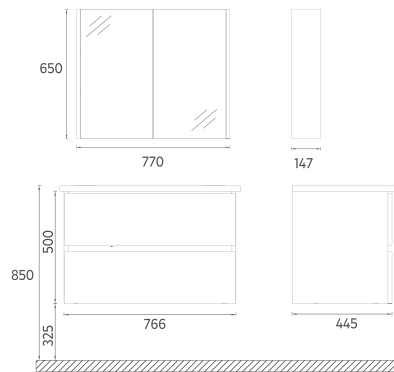

TRIO+ Washbasin Unit, 80 cm

Features

- **766 x 445 x 500 mm**
- Body MDF Lam
- Soft Close Drawer

Washbasin included

24TPS7650801	Washbasin Cabinet, Latin Marble
24TR25650801	80 cm Mirror Cabinet, Latin Marble
Washbasin Cabinet + Cabinet Mirror / SET	

! Compatible Washbasins:
10LE50081