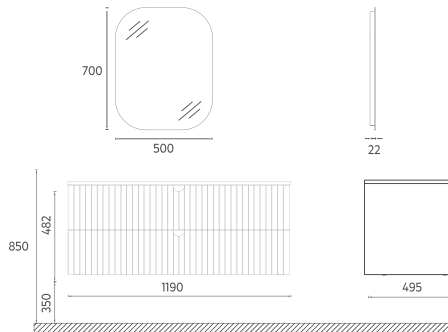

INFINITY Washbasin Unit, 120 cm

Features

- **1190 x 495 x 500 mm**
- Matte Lacquer Body
- Soft-Close Drawer
- LED Mirror
- Anti-Slip Matt
- Drawer Divider
- Metal Sided Drawer
- Bright Anodizing Handle

Washbasin included

21IFS748132I	Washbasin Cabinet, Ruby Red, Handle Bright Anodizing
21IFS749132I	Washbasin Cabinet, Ocean, Handle Bright Anodizing
21IFS750132I	Washbasin Cabinet, Dark Salmon, Handle Bright Anodizing
21IFS713132I	Washbasin Cabinet, Pastel Green, Handle Bright Anodizing
21IFS772132I	Washbasin Cabinet, Night Blue, Handle Bright Anodizing
21IFS712132I	Washbasin Cabinet, Cream, Handle Bright Anodizing
29IF400055I	Mirror, with LED
Washbasin Unit + Mirror/ SET	

! Compatible Washbasins:
10SX50121