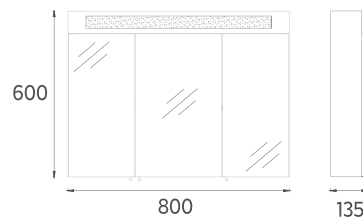

Mirror Cabinet, Upper Cabinet with 3 Doors, 80 cm

Features

800 x 135 x 600 mm

- Sandblasted
- Socket Box
- LED illuminated
- 4000 Kelvin Daylight
- Touch On/Off

22OR2600080I **80 cm Mirror Cabinet, with LED, 3 Doors**