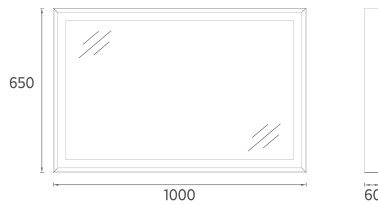

LUCA Mirror, 100 cm

---

1. **Features**
   1000 x 60 x 650 mm
   · 4000 Kelvin Daylight LED
   · Touch On / Off

29LC40151001 **100 cm Framed Mirror, with LED**