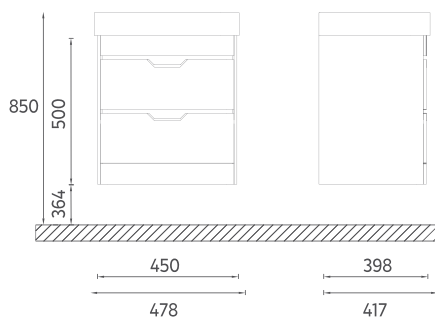

Compatible Washbasins:
10SQ50048

PRESTIGIO COLLECTION

FURNITURE

FONTE Washbasin Unit, 48 cm

Features

450 x 398 x 500 mm

- Glossy Lacquer Body
- Lacquer Double Drawer
- Soft Close
- Metal Sided Full-Extension Drawer