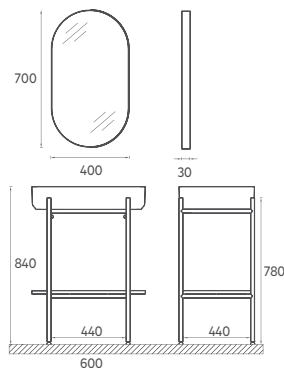

PUNO ART.

PUNO ART. Metal Profile Washbasin Unit, 60 cm

1. **Features**
   600 x 440 x 840 mm
2. Metal Profile
   - Matte Brass Coating

Washbasin included

1. 29PNS007064I Washbasin Cabinet, With Petrol Green Washbasin
   - 29PN4007040I Mirror
   - 21PN9004030I 30 cm Wall Shelf, Black
2. **Washbasin Unit + Washbasin + Mirror**

! Compatible Washbasins:
10NF65060-2P

FURNITURE ARTISAN EDITION

FURNITURE