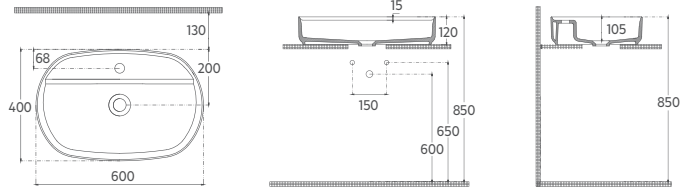

INFINITY

INFINITY Countertop Washbasin, 60 cm

10NF65060

Countertop Washbasin

Features

600 x 400 mm

- With Tap Hole
- Without Overflow Hole
- Sharp&Slim