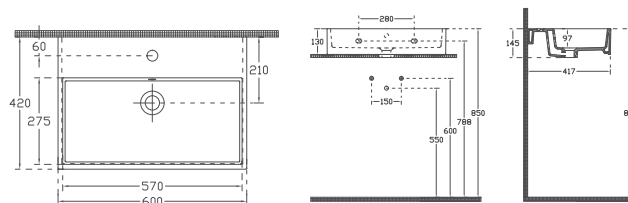

PURITA Countertop Washbasin, 60 cm

10PL50060 **Countertop Washbasin**

Features

600 x 420 mm

- With Tap Hole
- With Overflow Hole
- Suitable for Furniture & Wall Use
- Mounting Kit Not Included