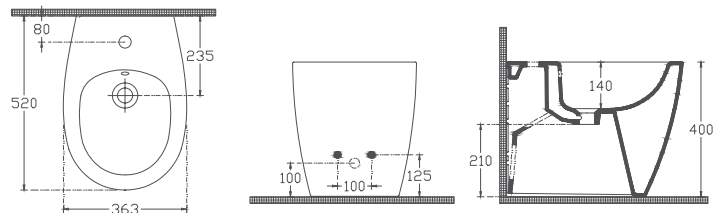

SENTIMENTI NEO Floor Standing Bidet

10SM42004	Floor Standing Bidet

1. **Features**
2. SmartFix Plus