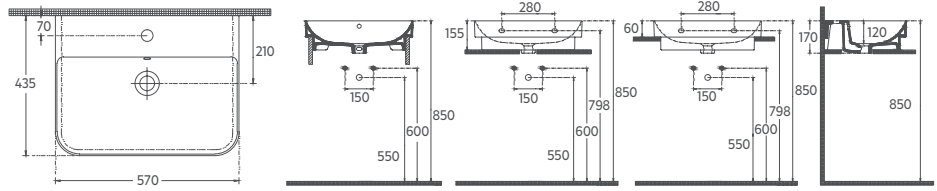

SOTT'AQUA Inset Washbasin, 57 cm

10SQ50057 **Inset Washbasin**

Features

570 x 435 mm

- With Tap Hole
- With Overflow Hole
- Sharp&Slim
- Suitable for Furniture & Wall Use

SOTT'AQUA Inset Washbasin, 48 cm

10SQ50048 **Inset Washbasin**