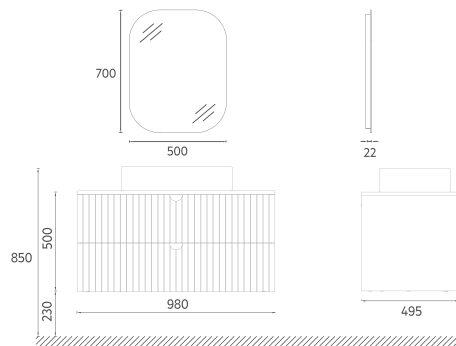

INFINITY Washbasin Unit, 100 cm

Features

1000 x 495 x 500 mm

- Matte Lacquer Body
- Soft-Close Drawer
- LED Mirror
- Drawer Divider
- Metal Sided Drawer
- Bright Anodizing Handle
- Anti-Slip Matt

Washbasin included

211FS748111I	Washbasin Cabinet, Ruby Red, Handle Bright Anodizing
211FS749111I	Washbasin Cabinet, Ocean, Handle Bright Anodizing
211FS750111I	Washbasin Cabinet, Dark Salmon, Handle Bright Anodizing
211FS713111I	Washbasin Cabinet, Pastel Green, Handle Bright Anodizing
211FS772111I	Washbasin Cabinet, Night Blue, Handle Bright Anodizing
211FS712111I	Washbasin Cabinet, Cream, Handle Bright Anodizing
291F400055I	Mirror, with LED

Washbasin Unit + LED'li Mirror / SET

! Compatible Washbasins:
10NF65055

! Please contact your sales representative before ordering for handle and countertop color alternatives.