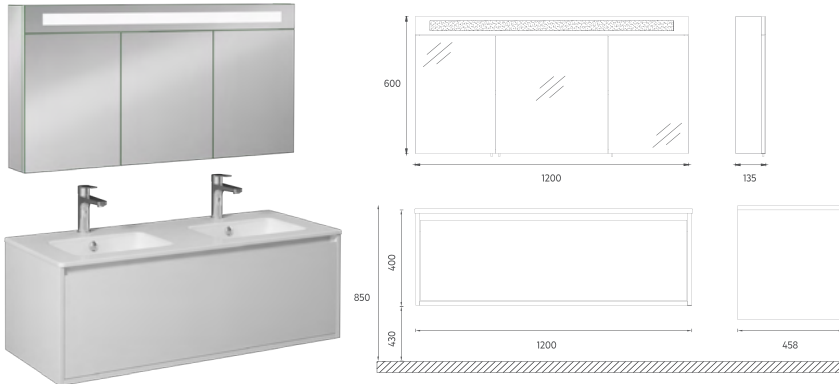

PRO

PRO Double Bowl Washbasin Unit, 120 cm

Features

- **1200 x 400 x 458 mm**
- Glossy Lacquer Body
- Lacquer Single Drawer
- LED Mirror
- Soft Close Drawer
- Metal Sided Full-Extension Drawer

Washbasin included

Compatible Washbasins:
10SL50121

- 21MGS001121I Washbasin Cabinet, White
- 21MGS070121I Washbasin Cabinet, Light Grey
- 21MGS308121I Washbasin Cabinet, Sand Beige
- 21MGS019121I Washbasin Cabinet, Anthracite
- 22OR2600120I 120 cm Mirror Cabinet, with 3 Doors, LED
- **Washbasin Cabinet + Mirror Cabinet / WHITE SET**
- **Washbasin Cabinet + Mirror Cabinet / COLOR SET**

PRESTIGIO COLLECTION

FURNITURE