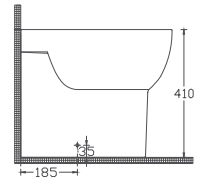

ABSOLUTE Floor Standing Bidet

10AB42001 **Floor Standing Bidet**