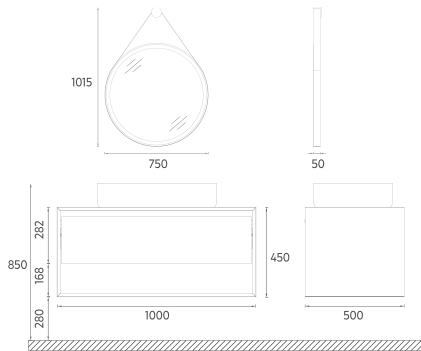

LUCA Washbasin Unit with Shelf, 100 cm

Features

1000 x 500 x 450 mm

- Matte Lacquer Body
- Drawer MDF Lam
- Soft Close Drawer
- Drawer Full-Extension

Washbasin included

- 21LCS3061001 Washbasin Cabinet, White Oak
- 21SQ40010751 75 cm White LED Mirror
- **Washbasin Cabinet + Mirror**

! Compatible Washbasins:
10NF65060