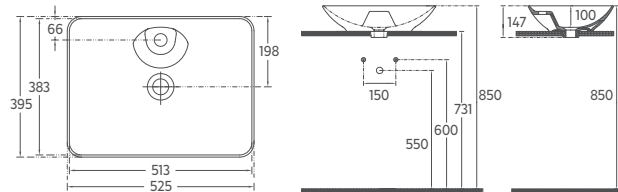

Features

644 x 395 mm

- With Tap Hole
- Without Overflow Hole
- Suitable for Furniture Use
- Sharp&Slim

SISTEMA^Y Countertop Washbasin, 52 cm

10SY50052

Countertop Washbasin

Features

525 x 395 mm