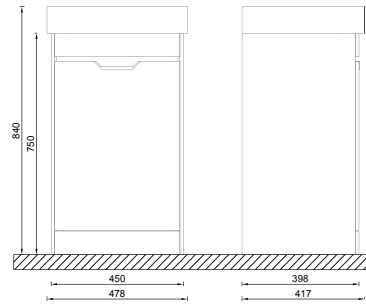

FRONTE Washbasin Unit, 48 cm

1. **Features**
   450 x 400 x 398 mm
   · Glossy Lacquer Body
   · Lacquer Door
   · Soft Close

Washbasin included

- 21USS005048I Washbasin Cabinet Right, Red
- 21USS014048I Washbasin Cabinet Right, Black
- 21USS004048I Washbasin Cabinet Right, Anthracite
- 21USS004049I Washbasin Cabinet Right, Light Grey
- 21USS001049I Washbasin Cabinet Right, White

! Compatible Washbasins:
10SQ50048