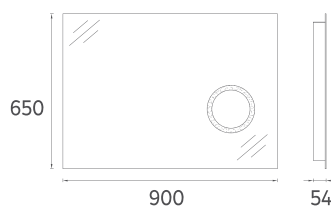

Magnifying Mirror with LED, 90 cm

1. **Features**
2. 900 x 54 x 650 mm
   - 4000 Kelvin Daylight
   - Touch On/Off
   - LED Mirror Frame
   - Magnifying Mirror with LED Frame

29OR40000901 **90 cm Magnifying Mirror with LED**