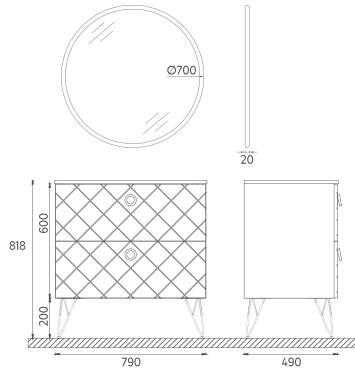

COPPER PAINTED
METAL

HANDLE COLORS

COPPER PAINTED
METAL

ROSA

ROSA Washbasin Unit, 80 cm

Features

790 x 490 x 800 mm

- Matte Lacquer Body
- Soft Close Drawer
- Drawer Anti-Slip Matt
- Copper Painted Metal Legs