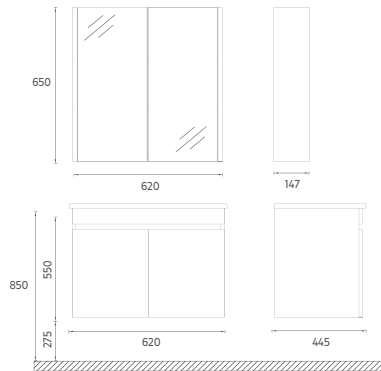

TRIO Washbasin Unit, 65 cm

1. **Features**
   650 x 460 x 620 mm
   · Body MDF Lam
   · Soft Close Door

Washbasin included

- 24TRS599065I Washbasin Cabinet, Detroit
- 24TR2599065I 65 cm Mirror Cabinet, Detroit
- **Washbasin Cabinet + Mirror / SET**

! Compatible Washbasins:
10LE50065