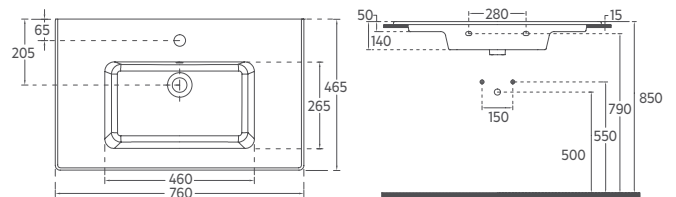

SISTEMA^T Flat Washbasin, 76 cm

10SL50076

Flat Washbasin

Features

- With Tap Hole
- With Overflow Hole
- Mounting Kit Not Included
- Suitable for Furniture & Wall Use