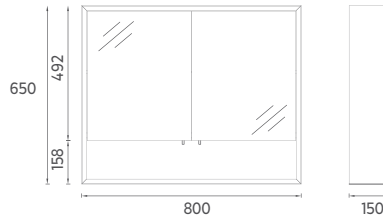

STEPP Mirror, 80 cm

Features

800 x 150 x 650 mm

- Mirror Cabinet with Shelf
- Touch On / Off
- 4000 Kelvin Daylight LED

21SP12210801

Mirror Cabinet with Shelf

PRESTIGIO COLLECTION

DANTE