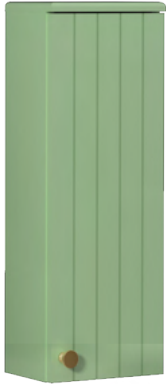

RINATO

RINATO Upper Cabinet, 25 cm

Features

250 x 160 x 700 mm

- Lacquer Body
- Soft Close Door
- Smoked Glass Shelf
- Compression Glass Shelf Support
- Hidden Adjustable Metal Hanger

21RN6113025I	25 cm Upper Cabinet, Pastel Green Right
21RN6213025I	25 cm Upper Cabinet, Pastel Green Left
21RN6112025I	25 cm Upper Cabinet, Krem Right
21RN6212025I	25 cm Upper Cabinet, Krem Left
21RN6114025I	25 cm Upper Cabinet, Stone GreyRight
21RN6214026I	25 cm Upper Cabinet, Stone Grey Left

DISEGNO COLLECTION

FURNITURE