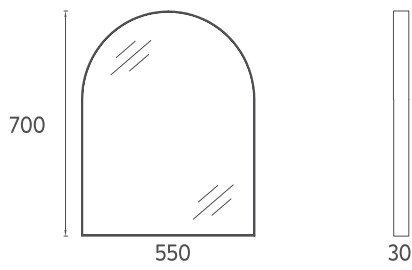

INFINITY Mirror, 55 cm

Features

550 x 30 x 700 mm

- Plain Mirror
- Black Painted Metal

29IA4008559I	Plain Mirror
--------------	--------------

INFINITY Mirror, 50 cm

- Features**
500 x 22 x 700 mm
- 4000 Kelvin Daylight LED
 - Touch On / Off
 - Antifog