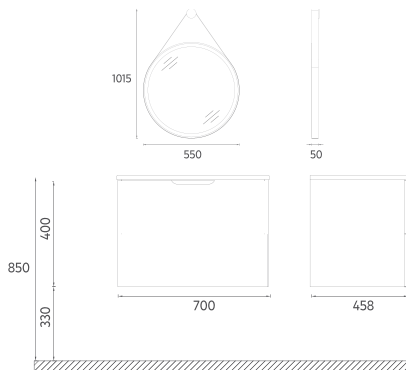

LIV Washbasin Unit, 70 cm

Features

700 x 400 x 458 mm

- MDF Lam Body
- MDF Lam Single Drawer
- Soft Close Drawer
- Soft Touch Surface

Washbasin included

24LVS221071I	Washbasin Cabinet, Lava
24LVS221070I	Washbasin Cabinet, Light Beige
21SQ4004055I	ø55 cm Mirror, with LED
Washbasin Cabinet + Mirror / SET	

Compatible Washbasins:
10SL50071