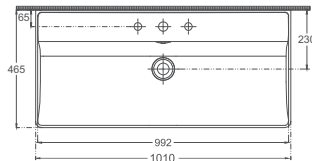

VEA Countertop Washbasin, 101 cm

10VAS5101

Countertop Washbasin

Features

1010 x 465 mm

- With Tap Hole
- V Shaped Overflow Hole
- Suitable for Furniture & Wall Use
- Pop-up Included