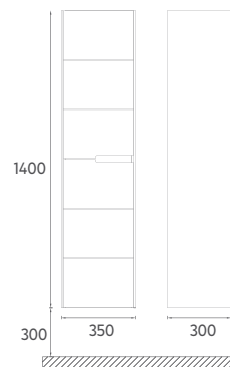

DANTE Tall Cabinet, 35 cm

Features

350 x 300 x 1400 mm

- Soft Close Door
- Glass Shelf
- Compression Glass Shelf Support
- Hidden Adjustable Metal Hanger
- Walnut Polish Over Solid Oak

21DT1714035I Washbasin Cabinet Light Green, Right

21DT1714036I Washbasin Cabinet Light Green, Left