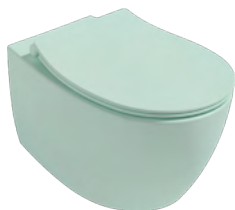

SENTIMENTI NEO Rimless Wall Hung WC Mint

Features

- Mounting Kit Included
- SmartFix Plus WC Seat Must Be Ordered Separately
- Suitable for Concealed Cistern
- The Inner Surface Is Also Colored
- WC Seat (Soft-Close / Quick Release)

10AR02010-2T
40D802001-S

CleaRim Plus Wall Hung WC
D80 WC Seat Mint

Wall Hung WC + WC Seat