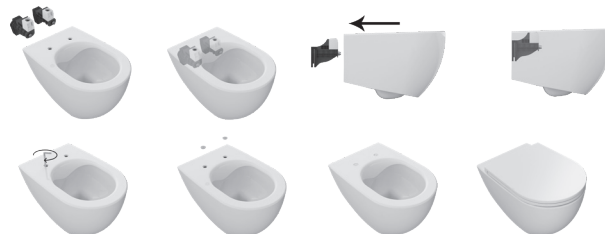

Thanks to ISVEA RimLess technology, a flat surface is obtained by removing the rim on the inner surface of the toilet bowl.

Thus, it ensures the cleanliness of every corner in bathrooms and offers you and your family a hygienic environment.

Aesthetic

- Unique inner design and perfect function
- Hygienic
- Easy Cleaning
- Environment Friendly

Steril Plus

Developed for Healthy Bathrooms

With SterilPlus surface technology, it protects the hygiene of ceramic surfaces and provides ease in cleaning.

Providing superior cleaning in all conditions, SterilPlus offers well-maintained bathrooms for everyone.

SmartFix Plus

Smart Assembly Technology

SmartFix Plus technology, developed to meet every need, provides aesthetic look and easy use thanks to the fixation set that allows easy assembly through the toilet seat cover holes.

Compared to standard ones, SmartFix Plus toilet bowls offer a stylish look to bathrooms with concealed installation.

Sharp&Slim

From the Nature of Thinness

ISVEA's washbasins produced with Sharp&Slim technology have a design that does not compromise on thinness.