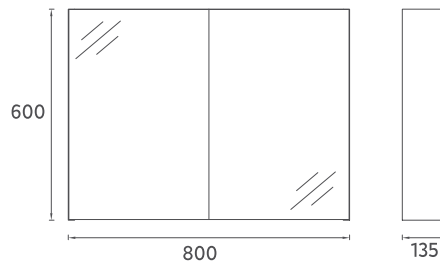

M6 Mirror Cabinet, Upper Cabinet with 2 Door, 80 cm

1. **Features**
   800 x 135 x 600 mm
   · Soft Close Door
   · Body with Mirror

22OR20000801 **80 cm Mirror Cabinet, 2 Doors**