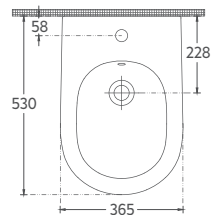

INFINITY Wall Hung Bidet, Terrazzo Technical Drawing