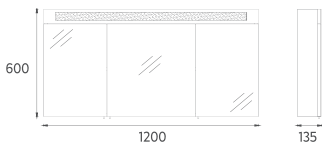

LIV Double Washbasin Unit, 120 cm

1. **Features**
   1200 x 400 x 458 mm
   · MDF Lam Body
   · MDF Lam Single Drawer
   · Soft Close Drawer
   · Soft Touch Surface

Washbasin included

24LVS2221211	Washbasin Cabinet, Lava
24LVS2221201	Washbasin Cabinet, Light Beige
22OR26001201	120 cm Mirror Cabinet, with 3 Doors, LED
Washbasin Cabinet + Cabinet Mirror / SET	

! Compatible Washbasins:
10SL50121