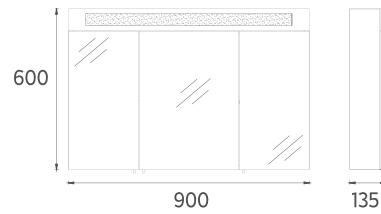

M9 Mirror Cabinet, Upper Cabinet with 3 Doors, 90 cm

Features

900 x 135 x 600 mm

- Sandblasted
- Socket Box
- LED illuminated
- 4000 Kelvin Daylight
- Touch On/Off

22OR26000901 **90 cm Mirror Cabinet, with LED, 3 Doors**