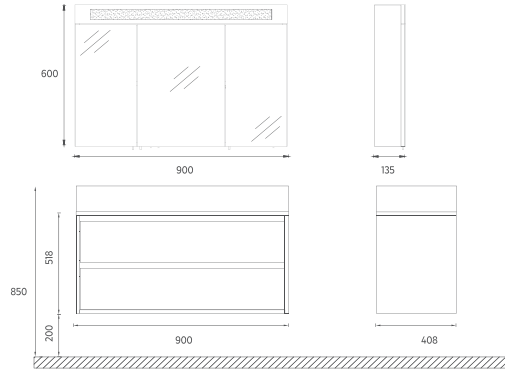

PRO Washbasin Unit, 90 cm

Features

- **900 x 400 x 458 mm**
- Glossy Lacquer Body
- Lacquer Double Drawer
- LED Mirror
- Soft Close Drawer
- Metal Sided Full-Extension Drawer

Washbasin included

21SFS201090I	Washbasin Cabinet, White
21SFS214090I	Washbasin Cabinet, Light Grey
21SFS308090I	Washbasin Cabinet, Sand Beige
21SFS214090I	Washbasin Cabinet, Anthracite
22OR2600090I	90 cm Mirror Cabinet, with 3 Doors, LED
Washbasin Cabinet + Mirror Cabinet / WHITE SET	
Washbasin Cabinet + Mirror Cabinet / COLOR SET	

! Compatible Washbasins:
10SF50090