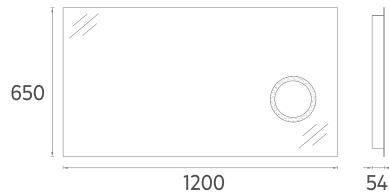

MIRRORS

M8 Magnifying Mirror with LED, 120 cm

Features

- **1200 x 54 x 650 mm**
- 4000 Kelvin Daylight
- Touch On/Off
- LED Mirror Frame
- Magnifying Mirror with LED Frame

29OR4000120I **120 cm Magnifying Mirror with LED**