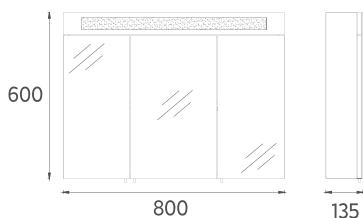

LIV

Mirror Cabinet, Upper Cabinet with 3 Doors, 80 cm

1. **Features**
   800 x 135 x 600 mm
2. Sandblasted
   - Socket Box
   - LED illuminated
   - 4000 Kelvin Daylight
   - Touch On/Off

22OR26000801 **80 cm Mirror Cabinet, with LED, 3 Doors**

FURNITURE PRESTIGIO COLLECTION

FURNITURE