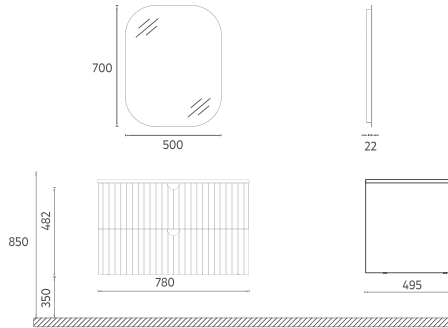

INFINITY Washbasin Unit, 80 cm

Features

- **780 x 495 x 500 mm**
- Matte Lacquer Body
- Soft-Close Drawer
- LED Mirror
- Anti-Slip Matt
- Drawer Divider
- Metal Sided Drawer
- Brushed Gold Handle

Washbasin included

21IFS748082I	Washbasin Cabinet, Ruby Red
21IFS749082I	Washbasin Cabinet, Ocean
21IFS750082I	Washbasin Cabinet, Dark Salmon
21IFS713082I	Washbasin Cabinet, Pastel Green
21IFS772082I	Washbasin Cabinet, Night Blue
21IFS712082I	Washbasin Cabinet, Cream
29IF400055I	Mirror, with LED
Washbasin Unit + Mirror/ SET	

! Compatible Washbasins:
10SX50080