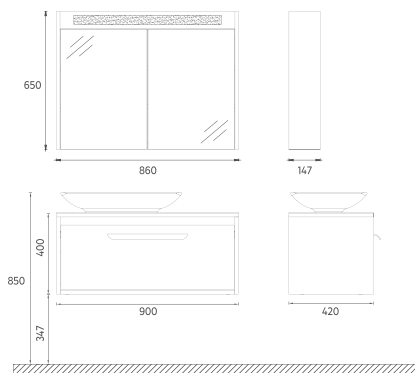

BELLA Washbasin Unit, 90 cm

Features

900 x 420 x 400 mm

- Body MDF Lam
- Drawer MDF Lam
- Soft Close Drawer
- Glass Countertop
- Painted Glass countertop
- Tandem Concealed Runners

Washbasin included

1. 24BLS3980901 Washbasin Cabinet, Retro Silver
   - 24BL24980901 90 cm Mirror Cabinet, with LED, Retro Silver
2. **Washbasin Cabinet + Cabinet Mirror / SET**

Compatible Washbasins:
10SY50065