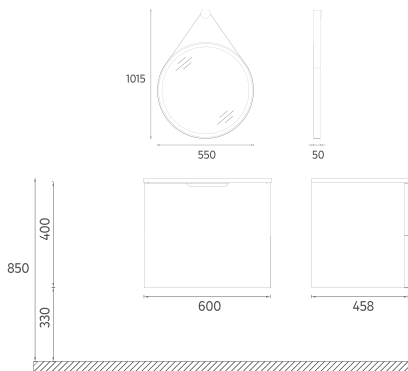

LIV Washbasin Unit, 60 cm

1. **Features**
   600 x 400 x 458 mm
   · MDF Lam Body
   · MDF Lam Single Drawer
   · Soft Close Drawer
   · Soft Touch Surface

Washbasin included

1. 24LVS221060I Washbasin Cabinet, Lava
   - 24LVS221061I Washbasin Cabinet, Light Beige
   - 21SQ4004055I ø55 cm Mirror, with LED
2. **Washbasin Cabinet + Mirror / SET**

! Compatible Washbasins:
10SL50061