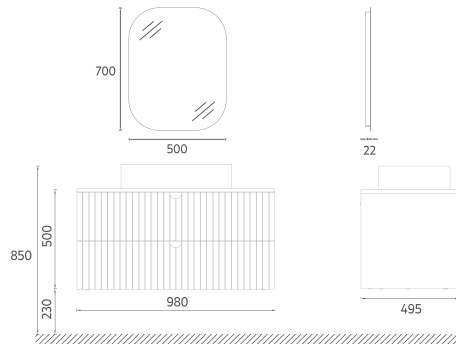

INFINITY Washbasin Unit, 100 cm

Features

1000 x 495 x 500 mm

- Matte Lacquer Body
- Soft-Close Drawer
- LED Mirror
- Drawer Divider
- Metal Sided Drawer
- Brushed Gold Handle
- Anti-Slip Matt

Washbasin included

211FS748101I	Washbasin Cabinet Ruby Red, with White Washbasin
211FS749101I	Washbasin Cabinet Ocean, with White Washbasin
211FS750101I	Washbasin Cabinet Dark Salmon, with White Washbasin
211FS713101I	Washbasin Cabinet Pastel Green, with White Washbasin
211FS772101I	Washbasin Cabinet Night Blue, with White Washbasin
211FS712101I	Washbasin Cabinet Cream, with White Washbasin
291F400055I	Mirror, with LED

Washbasin Unit + LED'li Mirror / SET

! Compatible Washbasins:
10NF65055

! Please contact your sales representative before ordering for handle and countertop color alternatives.