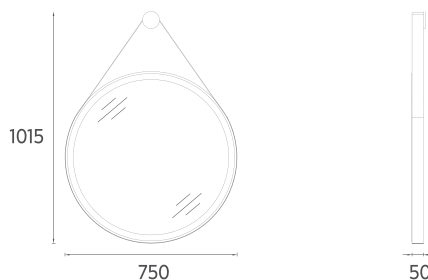

FURNITURE PRESTIGIO COLLECTION

FURNITURE

MARINO Mirror, 75 cm

- Features**
1015 x 500 x 750 mm
- 4000 Kelvin Daylight LED
 - Anti-Fog
 - Touch On / Off
 - Leather Belt

21SQ4004075I **ø 75 cm Mirror with LED, Black**
21SQ4001075I **ø 75 cm Mirror with LED, White**