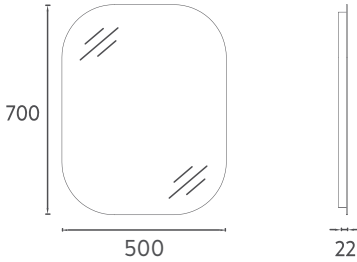

INFINITY Mirror, 55 cm

Features

550 x 30 x 700 mm

- Plain Mirror
- Black Painted Metal

29IA4008559I	Plain Mirror
--------------	--------------

INFINITY Mirror, 50 cm

- Features**
500 x 22 x 700 mm
- 4000 Kelvin Daylight LED
 - Touch On / Off
 - Antifog