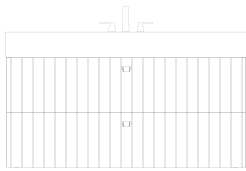

VEA

WASHBASIN CABINETS

120

1195 x 455 x 550 mm