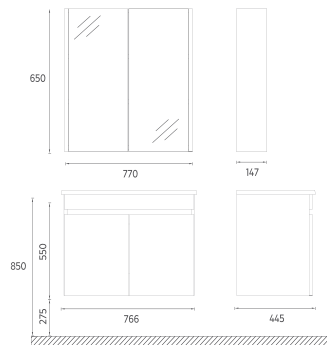

TRIO Washbasin Unit, 80 cm

1. **Features**
   650 x 460 x 620 mm
   · Body MDF Lam
   · Soft Close Door

Washbasin included

- 24TRS4990801 Washbasin Cabinet, Detroit
- 24TR25880801 80 cm Mirror Cabinet, Detroit
- **Washbasin Cabinet + Mirror / SET**

! Compatible Washbasins:
10LE50065