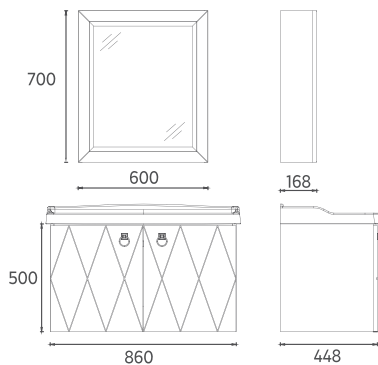

AGATHA Washbasin Unit, 90 cm

1. **Features**
   860 x 448 x 500 mm
   · Matte Lacquer Door
   · Soft Close Door

Washbasin included

- 21AHS121091I Washbasin Cabinet, Cement Grey
- 21AH1121071I Framed Mirror Cabinet, Right
- 21AH1121171I Framed Mirror Cabinet, Left

Washbasin Cabinet + Mirror Cabinet

Compatible Washbasins:
10ST50090

FURNITURE PRESTIGIO COLLECTION