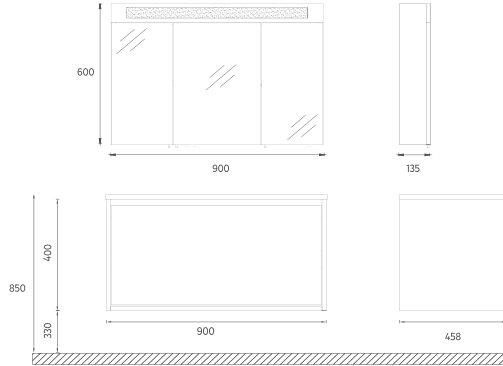

PRO Washbasin Unit, 90 cm

Features

- **900 x 400 x 458 mm**
- Glossy Lacquer Body
- Lacquer Single Drawer
- LED Mirror
- Soft Close Drawer
- Metal Sided Full-Extension Drawer

Washbasin included

21MGS001191I	Washbasin Cabinet, White
21MGS071091I	Washbasin Cabinet, Light Grey
21MGS308090I	Washbasin Cabinet, Sand Beige
21MGS019191I	Washbasin Cabinet, Anthracite
22OR2600090I	90 cm Mirror Cabinet, with 3 Doors, LED
Washbasin Cabinet + Mirror Cabinet / WHITE SET	
Washbasin Cabinet + Mirror Cabinet / COLOR SET	

! Compatible Washbasins:
10SL50091