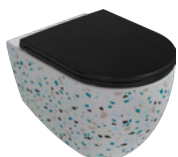

WALL HUNG WCs

VEA Artisan Edition

10VA02001 **NEW**

VEA
Rimless Wall Hung WC

→ Pg. 070

INFINITY

10NF02001

INFINITY
CleaRim Plus Wall Hung WC

→ Pg. 090

10NFS1001I

INFINITY
CleaRim Plus Wall Hung WC
Cold

→ Pg. 139

10NFS1005I

INFINITY
CleaRim Plus Wall Hung WC
Hot / Cold

→ Pg. 139

10NFS1026I **NEW**

INFINITY
SensoClean CleaRim Plus
Wall Hung WC / Cold

→ Pg. 138

10NF02001-2L **NEW**

INFINITY CleaRim Plus
Wall Hung WC
Terrazzo Decor

→ Pg. 126