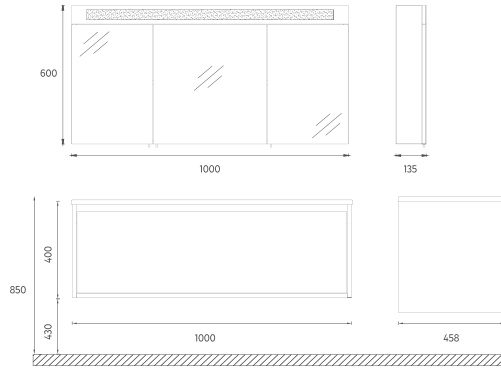

PRO Washbasin Unit, 100 cm

Features

1000 x 400 x 458 mm

- Glossy Lacquer Body
- Lacquer Single Drawer
- LED Mirror
- Soft Close Drawer
- Metal Sided Full-Extension Drawer

Washbasin included

21MGS001101I	Washbasin Cabinet, White
21MGS070101I	Washbasin Cabinet, Light Grey
21MGS308100I	Washbasin Cabinet, Sand Beige
21MGS019101I	Washbasin Cabinet, Anthracite
22OR2600100I	100 cm Mirror Cabinet, with 3 Doors, LED
Washbasin Cabinet + Shelf + Mirror / WHITE SET	
Washbasin Cabinet + Shelf + Mirror / COLOR SET	

! Compatible Washbasins:
10SL50101