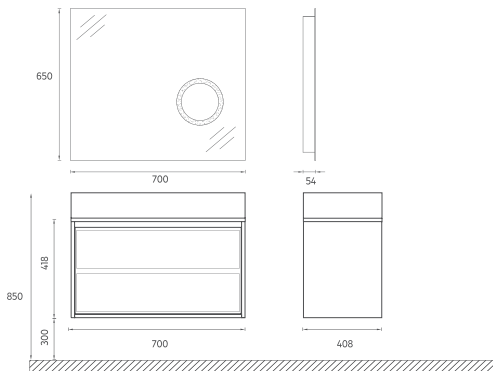

PRO Washbasin Unit, 70 cm

Features

700 x 500 x 458 mm

- Glossy Lacquer Body
- Lacquer Double Drawer
- LED Mirror
- Soft Close Drawer
- Metal Sided Full-Extension Drawer

Washbasin included

21SFS101070I	Washbasin Cabinet, White
21SFS114070I	Washbasin Cabinet, Light Grey
21SFS708070I	Washbasin Cabinet, Sand Beige
21SFS104070I	Washbasin Cabinet, Anthracite
21MG9001070I	70 cm Shelf, White
21MG9070070I	70 cm Shelf, Light Grey
21MG9008070I	70 cm Shelf, Sand Beige
21MG9019070I	70 cm Shelf, Anthracite
29OR4000070I	70 cm Magnifying Mirror with LED
	Washbasin Cabinet + Shelf + Mirror / WHITE SET
	Washbasin Cabinet + Shelf + Mirror / RENKLI SET

! Compatible Washbasins:
10SF50070