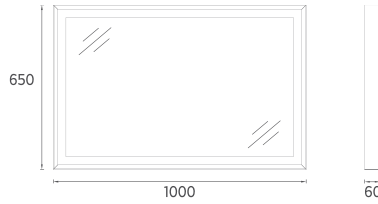

LUCA Mirror, 100 cm

---

1. **Features**
   1000 x 60 x 650 mm
   · 4000 Kelvin Daylight LED
   · Touch On / Off

29LC40091001 **100 cm Framed Mirror, with LED**