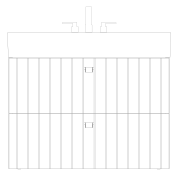

80

795 x 455 x 550 mm