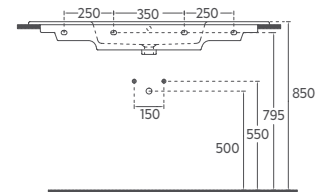

SISTEMA^T Flat Washbasin, 121 cm

10SL51121 Flat Washbasin

Features

1215 x 465 mm

- With Tap Hole
- With Overflow Hole
- Mounting Kit Not Included
- Suitable for Furniture & Wall Use