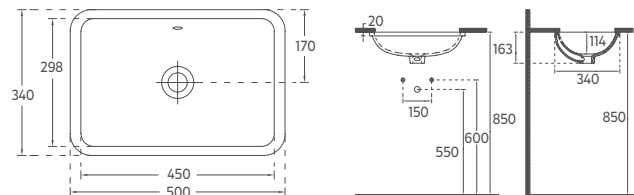

SOLUZIONE Undercounter Washbasin, 50 cm

10PL77045

Undercounter Washbasin

Features

500 x 340 mm

- Without Tap Hole
- With Tap Hole
- Mounting Kit Not Included
- Suitable for Furniture Use