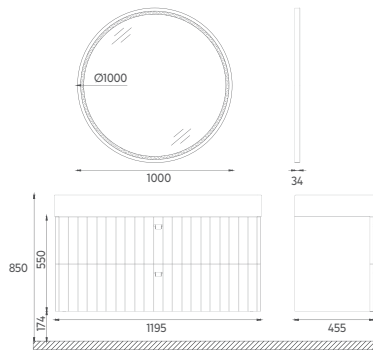

VEA

VEA Washbasin Unit, 120 cm

Features

1195 x 455 x 550 mm

- Drawer Anti-Slip Matt
- Soft-Close Drawer
- Fine Metal LED Runner
- Drawer Divider
- Concealed Siphon
- Matte Lacquer

Washbasin included

21MNS0111201	Washbasin Cabinet, Stone Grey
21MNS0111211	Washbasin Cabinet, Dark Beige
21MNS0111221	Washbasin Cabinet, Rosa
21MN10121021	100 cm Mirror with LED, Rosa
21MN10111321	30 cm Wall Shelf, Rosa
21MN10112321	30 cm Towel Shelf, Rosa

Washbasin Unit + Washbasin + Mirror + Shelves

Compatible Washbasins:
10VA50121

FURNITURE ARTISAN EDITION