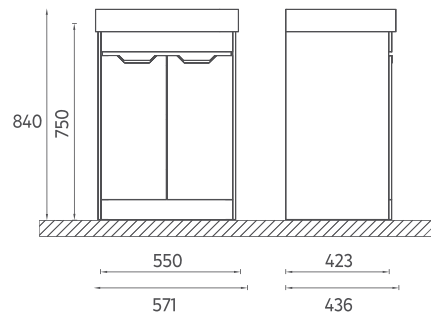

FRONTE Washbasin Unit, 57 cm

Features

550 x 423 x 700 mm

- Glossy Lacquer Body
- Lacquer Double Door
- Soft Close

Washbasin included

21USS0150571	Washbasin Cabinet, Red
21USS0144571	Washbasin Cabinet, Black
21USS0700581	Washbasin Cabinet, Anthracite
21USS1400571	Washbasin Cabinet, Light Grey
21USS0110571	Washbasin Cabinet, White

! Compatible Washbasins:
10SQ50057