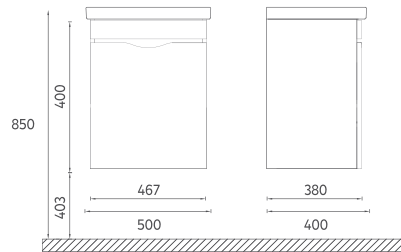

NEO Washbasin Unit, 50 cm

Features

467 x 400 x 430 mm

- Glossy Lacquer Body
- Soft Close Drawer
- Metal Sided Full-Extension Drawer

Washbasin included

21NGS319050E Washbasin Cabinet, Grey
21NGS301050E Washbasin Cabinet, White

! Compatible Washbasins:
10PS50050