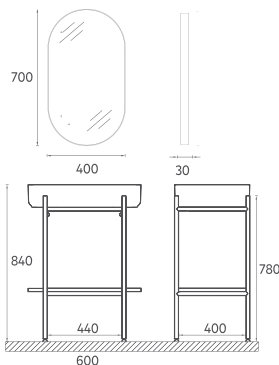

PUNO Washbasin Cabinet, 60 cm

1. **Features**
   600 x 400 x 780 mm
   · Lacquer Shelf
   · Painted Metal Profile Body

Washbasin included

29PNS001060I	Washbasin Unit White, Salmon washbasin
29PNS001061I	Washbasin Unit White, Mint washbasin
29PNS001062I	Washbasin Unit White, Ivory washbasin
21PN9001030I	White Shelf
29PN4001040I	Mirror, White Metal Profile
Washbasin Cabinet + Shelf + Mirror / COLOR SET	

1. Compatible Washbasins:
   10NF65060 Salmon 2S, Mint 2T, Ivory 2K, 10NF65060-2L-TRZ Matte White, 2K-TRZ Ivory, 2S-TRZ Salmon, 2T-TRZ Mint