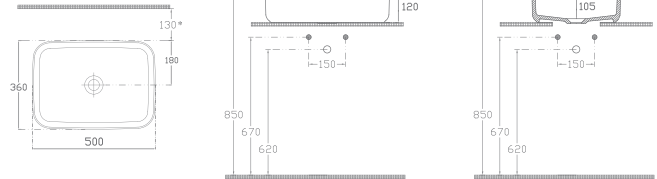

INFINITY Countertop Washbasin, 55 cm

10NF66055

Countertop Washbasin

Features

550 x 400 mm

- With Tap Hole
- Without Overflow Hole
- Suitable With Furniture
- Sharp&Slim

INFINITY Countertop Washbasin, 50 cm

10NF65050 **Countertop Washbasin**