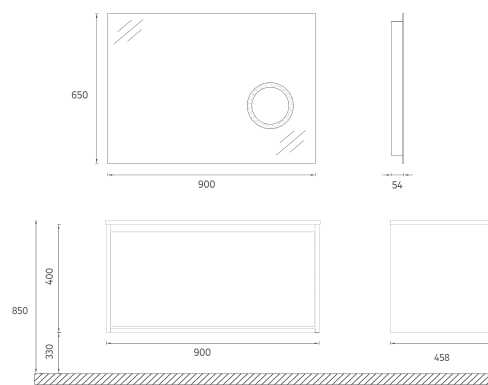

PRO Washbasin Unit, 90 cm

Features

- **900 x 400 x 458 mm**
- Glossy Lacquer Body
- Lacquer Single Drawer
- Magnifying Mirror with LED
- Soft Close Drawer
- Metal Sided Full-Extension Drawer

Washbasin included

21MGS001191I	Washbasin Cabinet, White
21MGS071091I	Washbasin Cabinet, Light Grey
21MGS308090I	Washbasin Cabinet, Sand Beige
21MGS019191I	Washbasin Cabinet, Anthracite
21MG9001090I	90 cm Shelf, White
21MG9070090I	90 cm Shelf, Light Grey
21MG9008090I	90 cm Shelf, Sand Beige
21MG9019090I	90 cm Shelf, Anthracite
29OR4000090I	90 cm Magnifying Mirror with LED
Washbasin Cabinet + Shelf + Mirror / WHITE SET	
Washbasin Cabinet + Shelf + Mirror / COLOR SET	

! Compatible Washbasins:
10SL50091