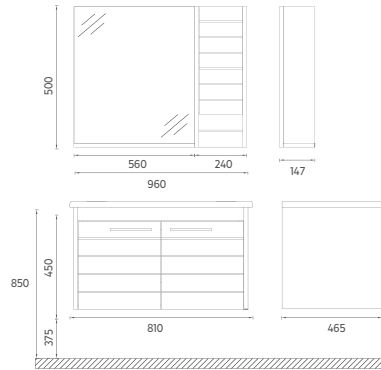

ARISTO Washbasin Unit, 80 cm

1. **Features**
   810 x 465 x 470 mm
   · Body Mdf lam
   · Doors Glossy Lacquer
   · Soft Close Door

Washbasin included

21RSS003081I	Washbasin Cabinet, Detroit & Anthracite
21RS2003081I	80 cm Mirror Cabinet, Detroit & Anthracite
	Washbasin Cabinet + Mirror / SET

! Compatible Washbasins:
10LE50081