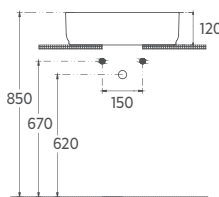

10NF65042-2Z

INFINITY Countertop Washbasin 42 cm, ISVEA Blue

- Features**
- Ø 420 mm
 - With Tap Hole
 - Without Overflow Hole
 - Sharp&Slim

INFINITY Washbasin 42 cm,
Technical Drawing

COLORISVEA

SANITARY WARE COUNTERTOP WASHBASINS