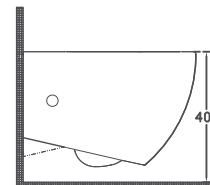

INFINITY CleaRim Plus CleanWash Wall Hung WC

10NFS1005I	Wall Hung WC, Hot & Cold Water Inlet
10NFS1001I	Wall Hung WC, Cold Water Inlet
40KF0200I	F50 WC Seat
Wall Hung WC (Hot & Cold Water) + F50 WC Seat	
Wall Hung WC (Cold Water) + F50 Seat	

Features

- Mounting Kit Included
- SmartFix Plus
- Concealed Cistern Should Be Adjusted To 4L
- Integrated Bidet Valve With Sensor
- WC Seat (Soft-Close, Quick Release)
- Must Be Ordered Separately