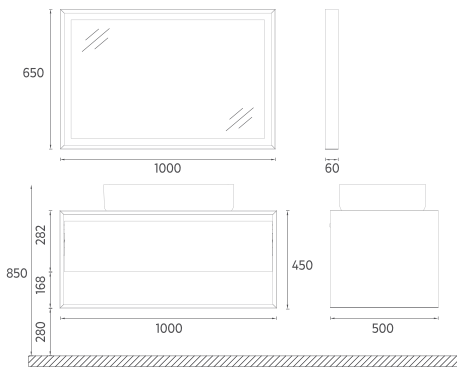

LUCA Washbasin Unit with Shelf, 100 cm

Features

- **1000 x 500 x 450 mm**
- Matte Lacquer Body
- Drawer MDF Lam
- Soft Close Drawer
- Drawer Full-Extension

Washbasin included

- 21LCS3051001 Washbasin Cabinet, Black Oak
- 29LC40091001 75 cm Black LED Mirror
- **Washbasin Cabinet + Mirror**

! Compatible Washbasins:
10NF65060