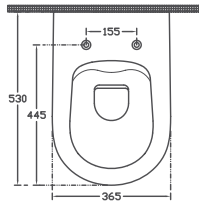

INFINITY

INFINITY ClearRim Plus Wall Hung WC

10NF02001 ClearRim Plus Wall Hung WC
40KF02001 F50 WC Seat (Soft-Close / Quick Release)
Wall Hung WC + F50 WC Seat

Features

- SmartFix Plus
- Mounting Kit Included
- Concealed Cistern Should Be Adjusted To 4L
- WC Seat (Soft-Close, Quick Release) Must Be Ordered Separately