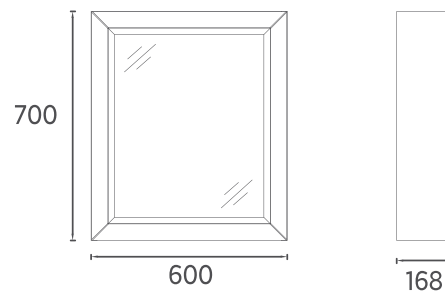

AGATHA Mirror Cabinet, 60 cm

Features

600 x 168 x 700 mm

- Matte Lacquer Door
- Soft Close Door

21AH1121070I	Framed Mirror Cabinet, Right, Butter Yellow
21AH1121071I	Framed Mirror Cabinet, Right, Cement Grey
21AH1121072I	Framed Mirror Cabinet, Right, Black
21AH1121170I	Framed Mirror Cabinet, Left, Butter Yellow
21AH1121171I	Framed Mirror Cabinet, Left, Cement Grey
21AH1121172I	Framed Mirror Cabinet, Left, Black