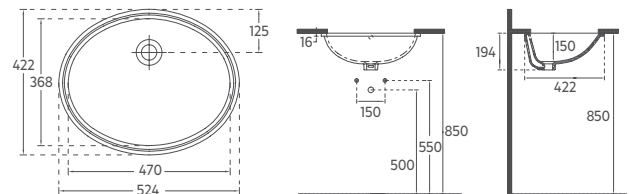

SOLUZIONE Undercounter Washbasin, 52 cm

10AR77051

Undercounter Washbasin

Features

524 x 422 mm

- Without Tap Hole
- With Tap Hole
- Mounting Kit Not Included
- Suitable for Furniture Use