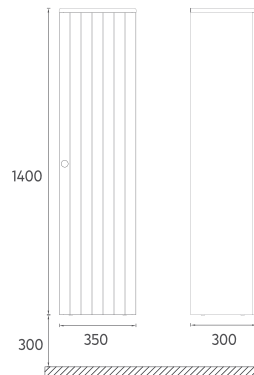

RINATO Tall Cabinet, 35 cm

Features

350 x 300 x 1400 mm

- Matte Lacquer Body
- Soft Close Door
- Smoked Glass Shelf
- Compression Glass Shelf Support
- Hidden Adjustable Metal Hanger

- 21RN3113035I 35 cm Tall Cabinet, Pastel Green Right
- 21RN3213035I 35 cm Tall Cabinet, Pastel Green Left
- 21RN3112035I 35 cm Tall Cabinet, Cream Right
- 21RN3212035I 35 cm Tall Cabinet, Cream Left
- 21RN3114035I 35 cm Tall Cabinet, Stone Grey Right
- 21RN3114036I 35 cm Tall Cabinet, Stone Grey Left