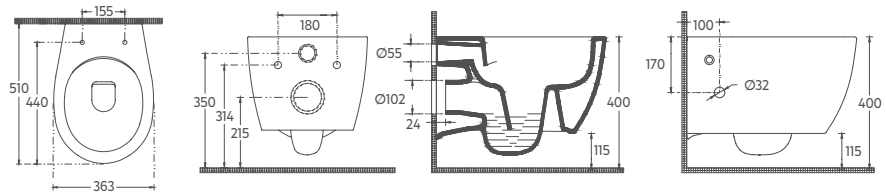

10ARS10341	Rimless Wall Hung WC, Cold Water Inlet
40D80200	D80 WC Seat Slim
Wall Hung WC + D80 WC Seat	

Features

- Mounting Kit Included
- SmartFix Plus
- Concealed Cistern Should Be Adjusted To 4L
- With Sensor Integrated Bidet Faucet
- WC Seat (Soft-Close, Quick Release, Slim) Must Be Ordered Separately