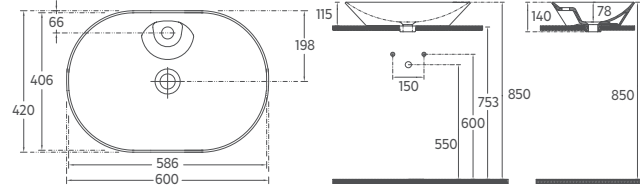

SISTEMA^Y Countertop Washbasin, 60 cm

10SY51060

Countertop Washbasin

Features

600 x 420 mm

- With Tap Hole
- Without Overflow Hole
- Suitable for Furniture Use
- Sharp&Slim