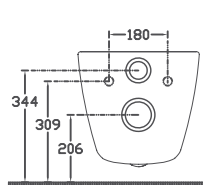

INFINITY CleaRim Plus CleanWash Wall Hung WC

10NFS1005I	Wall Hung WC, Hot & Cold Water Inlet
10NFS1001I	Wall Hung WC, Cold Water Inlet
40KF0200I	F50 WC Seat
Wall Hung WC (Hot & Cold Water) + F50 WC Seat	
Wall Hung WC (Cold Water) + F50 Seat	

Features

- Mounting Kit Included
- SmartFix Plus
- Concealed Cistern Should Be Adjusted To 4L
- Integrated Bidet Valve With Sensor
- WC Seat (Soft-Close, Quick Release)
- Must Be Ordered Separately