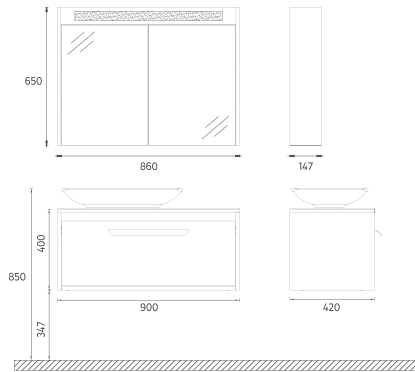

BELLA

BELLA Washbasin Unit, 90 cm

Features

900 x 420 x 400 mm

- Body MDF Lam
- Drawer MDF Lam
- Soft Close Drawer
- Glass Countertop
- Painted Glass countertop
- Tandem Concealed Runners

Washbasin included

1. 24BLS3760901 Washbasin Cabinet, Retro Bronze
   - 24BL24760901 90 cm Mirror Cabinet, with LED, Retro Bronze
2. **Washbasin Cabinet + Cabinet Mirror / SET**

Compatible Washbasins:
10SY50065

MEZZO COLLECTION

FURNITURE