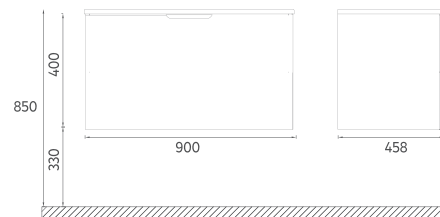

LIV Washbasin Unit, 90 cm

Features

900 x 400 x 458 mm

- MDF Lam Body
- MDF Lam Single Drawer
- Soft Close Drawer
- Soft Touch Surface

Washbasin included

24LVS221091I	Washbasin Cabinet, Lava
24LVS221090I	Washbasin Cabinet, Light Beige
29OR4000090I	90 cm Magnifying Mirror with LED
Washbasin Cabinet + Mirror / SET	

! Compatible Washbasins:
10SL50091