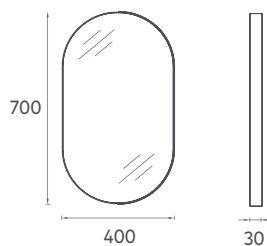

PUNO ART. Mirror, 40 cm

1. **Features**
   400 x 30 x 700 mm
2. Metal Profile
   - Matte Brass Coating

- 29PN4007040I **Mirror, Matte Brass Coating**