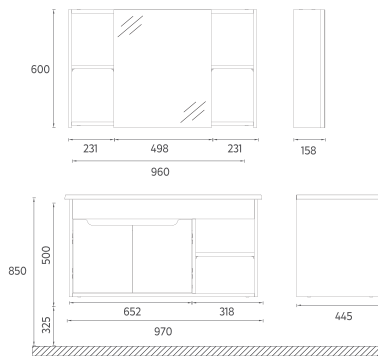

NUVO

NUVO Washbasin Unit, 100 cm

1. **Features**
   970 x 445 x 500 mm
   · Body MDF Lam
   · Soft Close Door

Washbasin included

1. 24NVS0991001 Washbasin Cabinet, Detroit & White
   - 24NVS0981001 Washbasin Cabinet, Detroit & Anthracite
   - 24NV10971001 100 cm Mirror Cabinet, Detroit
2. **Washbasin Cabinet + Mirror / SET**

! Compatible Washbasins:
10LE50101

PRIMARIO COLLECTION

FURNITURE