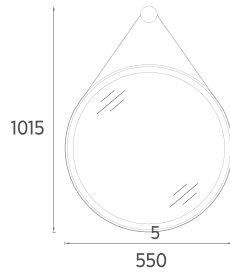

MARINO Mirror, 55 cm

Features

1015 x 500 x 750 mm

- 4000 Kelvin Daylight LED
- Anti-Fog
- Touch On / Off
- Leather Belt

21SQ4004055I

ø 55 cm Mirror with LED, Black

21SQ4001055I

ø 55 cm Mirror with LED, White