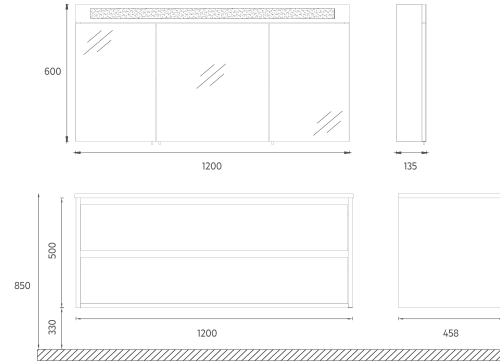

PRO Washbasin Cabinet, 120 cm

Features

1200 x 500 x 458 mm

- Glossy Lacquer Body
- Lacquer Double Drawer
- LED Mirror
- Soft Close Drawer
- Metal Sided Full-Extension Drawer

Washbasin included

- 21MGS801120I Washbasin Cabinet, White
- 21MGS870120I Washbasin Cabinet, Light Grey
- 21MGS708120I Washbasin Cabinet, Sand Beige
- 21MGS880120I Washbasin Cabinet, Anthracite
- 22OR2600120I 120 cm Mirror Cabinet, with 3 Doors, LED
- **Washbasin Cabinet + Mirror Cabinet / WHITE SET**
- **Washbasin Cabinet + Mirror Cabinet / COLOR SET**

! Compatible Washbasins:
10SL51121