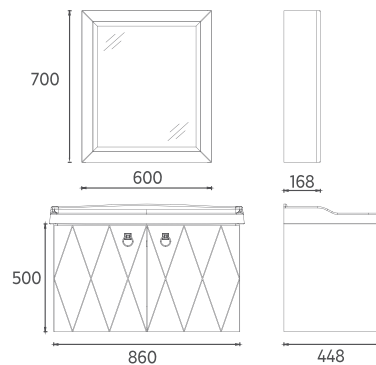

AGATHA Washbasin Unit, 90 cm

Features

860 x 448 x 500 mm

- Matte Lacquer Door
- Soft Close Door
- 4000 Kelvin Daylight LED

Washbasin included

21AHS121090I	Washbasin Cabinet, Butter Yellow
21AH1121070I	Framed Mirror Cabinet, Right
21AH1121170I	Framed Mirror Cabinet, Left
	Washbasin Cabinet + Mirror Cabinet

! Compatible Washbasins:
10ST50090