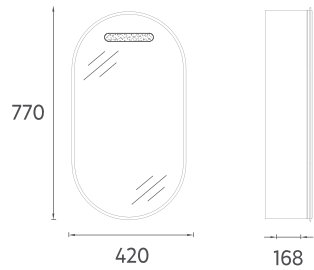

PUNO Mirror, 40 cm

- Features**
405 x 34 x 705 mm
 · 4000 Kelvin Daylight LED
 · Touch On / Off

- 29PN4004041I Mirror with LED, Black
 29PN4001042I Mirror with LED, White

PUNO Mirror Cabinet, 42 cm

- Features**
420 x 168 x 770 mm
 · 4000 Kelvin Daylight LED
 · Soft Close Door