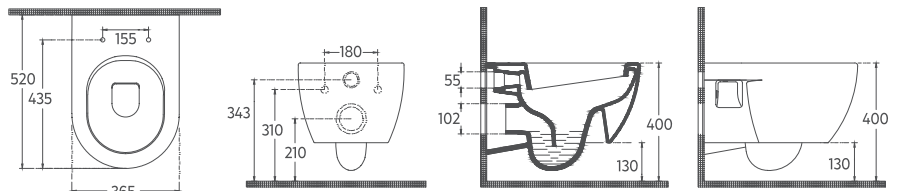

SOLUZIONE II Wall Hung WC

10MY02001	Wall Hung WC
40H402001	H40 WC Seat Slim
Wall Hung WC + H40 WC Seat	

Features

- WC Seat (Soft-Close, Quick Release, Slim) Must Be Ordered Separately

SOLUZIONE XX Rimless Wall Hung WC