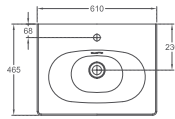

SISTEMA^S Washbasin, 61 cm

10SS50061

Washbasin

Features

610 x 465 mm

- With Tap Hole
- S Shaped Overflow Hole
- Mounting Kit Not Included
- Suitable for Furniture & Wall Use