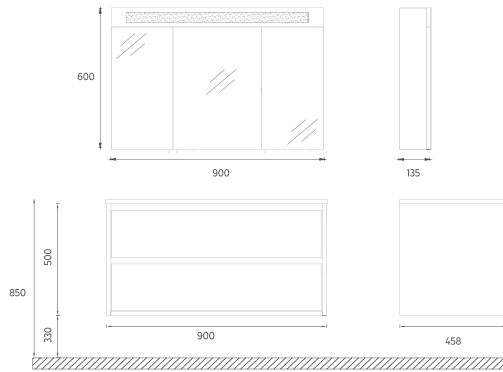

PRO

PRO Washbasin Unit, 90 cm

Features

900 x 500 x 458 mm

- Glossy Lacquer Body
- Lacquer Double Drawer
- LED Mirror
- Soft Close Drawer
- Metal Sided Full-Extension Drawer

Washbasin included

PRESTIGIO COLLECTION

21MGS071090I	Washbasin Cabinet, White
21MGS071090I	Washbasin Cabinet, Light Grey
21MGS708090I	Washbasin Cabinet, Sand Beige
21MGS071090I	Washbasin Cabinet, Anthracite
22OR2600090I	90 cm Mirror Cabinet, with 3 Doors, LED
	Washbasin Cabinet + Mirror Cabinet / WHITE SET
	Washbasin Cabinet + Mirror Cabinet / COLOR SET

Compatible Washbasins:
10SL50091

FURNITURE