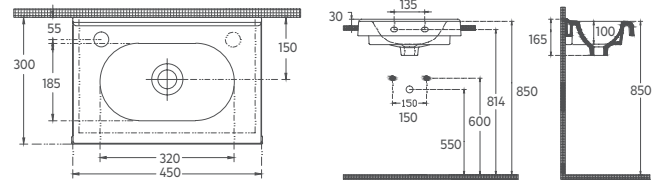

SENTIMENTI Flat Washbasin, 45 cm

10SM50045

Flat Washbasin

Features

450 x 300 mm

- Left / Right With Tap Hole
- Without Overflow Hole
- Suitable for Furniture & Wall Use
- Mounting Kit Not Included