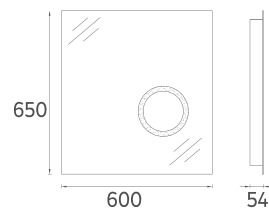

M8 Magnifying Mirror with LED, 60 cm

Features

- **600 x 54 x 650 mm**
- 4000 Kelvin Daylight
- Touch On/Off
- LED Mirror Frame
- Magnifying Mirror with LED Frame

29OR4000060 | **60 cm Magnifying Mirror with LED**