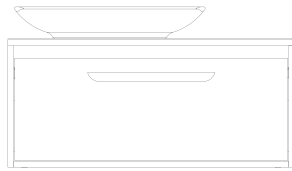

BELLA

WASHBASIN CABINET
COUNTERTOP

90

900 x 420 x 400 mm

65

644 x 395 mm

60

350 x 320 x 1400 mm

FURNITURE MEZZO COLLECTION

ISVEA ICON SET

MDF
Lam

Soft Close
Door

Drawer
Soft-Close

Concealed
Runner Drawer

LED
Mirror

Touch
On / Off

FURNITURE COLORS

RETRO
SILVER

RETRO
BRONZE

LATIN
MARBLE