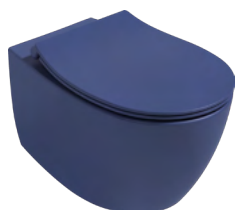

SENTIMENTI NEO Rimless Wall Hung WC Petrol Green

Features

- Mounting Kit Included
- SmartFix Plus WC Seat Must Be Ordered Separately
- Suitable for Concealed Cistern
- The Inner Surface Is Also Colored
- WC Seat (Soft-Close / Quick Release)

10AR02010-2P
40D80200I-S

CleaRim Plus Wall Hung WC
D80 WC Seat Petrol Green
Wall Hung WC + WC Seat

SENTIMENTI NEO Rimless Wall Hung WC ISVEA Blue

Features

- Mounting Kit Included
- SmartFix Plus WC Seat Must Be Ordered Separately
- Suitable for Concealed Cistern
- The Inner Surface Is Also Colored
- WC Seat (Soft-Close / Quick Release)

10AR02010-2Z
40D80200I-S

CleaRim Plus Wall Hung WC
D80 WC Seat ISVEA Blue
Wall Hung WC + WC Seat

SENTIMENTI NEO Rimless Wall Hung WC, Technical Drawing