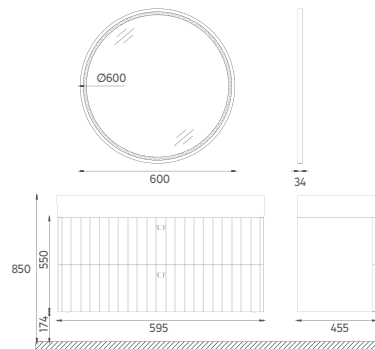

Washbasin Unit + Washbasin + Mirror + Shelves

! Compatible Washbasins:
10VA50081

VEA Washbasin Unit, 60 cm

Features

595 X 455 x 550 mm

- Drawer Anti-Slip Matt
- Soft-Close Drawer
- Fine Metal LED Runner
- Drawer Divider
- Concealed Siphon
- Matte Lacquer