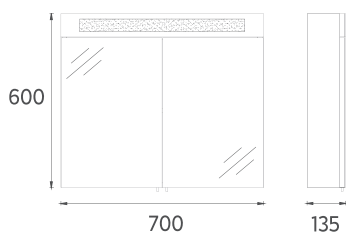

Mirror Cabinet, Upper Cabinet with 2 Doors, 70 cm

1. **Features**
   700 x 135 x 600 mm
2. Sandblasted
   - Socket Box
   - LED illuminated
   - 4000 Kelvin Daylight
   - Touch On/Off

22OR26000701 **70 cm Mirror Cabinet, with LED, 2 Doors**