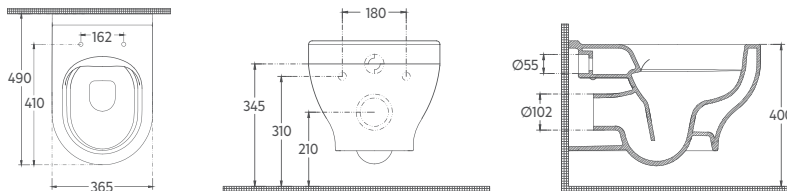

Features

- SmartFix Plus
- 55 cm Confronto
- Concealed Cistern Should Be Adjusted To 4L
- Mounting Kit Included
- WC Seat (Soft Closing, Plug / Remove) Must Be Ordered Separately

SOLUZIONE XI Compacto Rimless Wall Hung WC