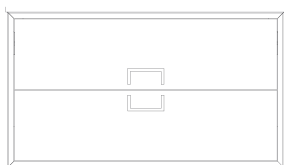

STAPP

WASHBASIN CABINET
WITH ETAGERE

80
800 x 458 x 850 mm