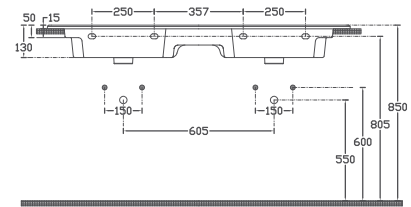

SISTEMA^T

SISTEMA^T Flat Washbasin, 121 cm

10SL50121 Flat Washbasin

Features

1215 x 465 mm

- With Tap Hole
- With Overflow Hole
- Mounting Kit Not Included
- Suitable for Furniture & Wall Use

SANITARY WARE VANITY WASHBASIN