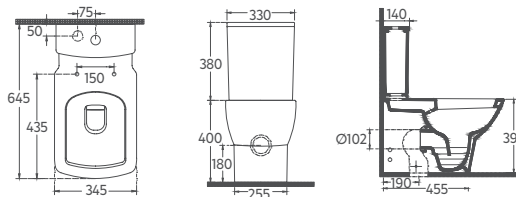

SOLUZIONE

SOLUZIONE VI Back To Wall WC

10SZ04002	Back to wall WC
10BPS1001	Cistern
40S802001	S80 WC Seat Slim
Back To Wall WC + Cistern + S80 WC Seat	

Features

- Mounting Kit Included
- S-Trap Outlet Bend is Included
- WC Seat (Soft-Close, Quick Release, Slim) Must Be Ordered Separately
- Flushing Mechanism included