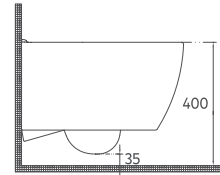

Artisan Edition

VEA RimLess Wall Hung WC

10VA02001 RimLess Wall Hung WC
40Z802001 Z80 WC Seat
Wall Hung WC + Z80 WC Seat

Features

- SmartFix Plus
- Concealed Cistern Should Be Adjusted To 4L
- Mounting Kit Included
- WC Seat (Soft-Close, Quick Release, Slim) Must Be Ordered Separately