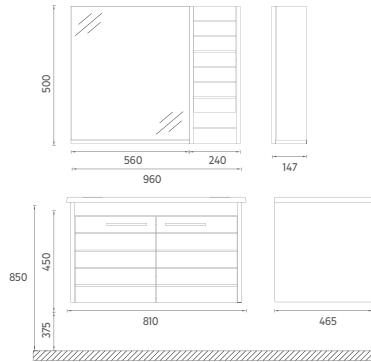

ARISTO

ARISTO Washbasin Unit, 80 cm

Features

- **810 x 465 x 450 mm**
- Body Glossy Mdf lam
- Doors Glossy Lacquer
- Soft Close Door

Washbasin included

- 21RSS001081I Washbasin Cabinet, Lacquer White
- 21RS2001081I 80 cm Mirror Cabinet, Lacquer White
- **Washbasin Cabinet + Mirror / SET**

Compatible Washbasins:
10LE50081

PRIMARIO COLLECTION

FURNITURE