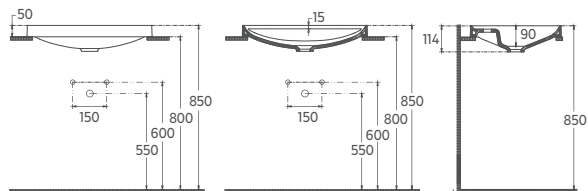

INFINITY Inset Washbasin, 55 cm

10NF50055

Inset Washbasin

Features

550 x 400 mm

- Without Tap Hole
- Without Overflow Hole
- Suitable With Furniture
- Sharp&Slim