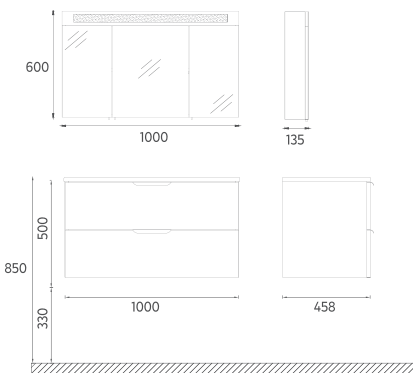

LIV Washbasin Unit, 100 cm

1. **Features**
   1000 x 500 x 458 mm
   · MDF Lam Body
   · MDF Lam Double Drawer
   · Soft Close Drawer
   · Soft Touch Surface

Washbasin included

1. 24LVS211101I Washbasin Cabinet, Lava
   - 24LVS211100I Washbasin Cabinet, Light Beige
   - 22OR2600100I 100 cm Mirror Cabinet, with 3 Doors, LED
2. **Washbasin Cabinet + Cabinet Mirror / SET**

! Compatible Washbasins:
10SL50101