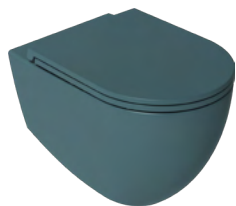

INFINITY CleaRim Plus Wall Hung WC Petrol Green

Features

- Mounting Kit Included
- SmartFix Plus WC Seat Must Be Ordered Separately
- Suitable for Concealed Cistern
- The Inner Surface Is Also Colored
- WC Seat (Soft-Close / Quick Release)

10NF02001-2P
40KF0545I-S

CleaRim Plus Wall Hung WC
F50 WC Seat Petrol Green
Wall Hung WC + WC Seat