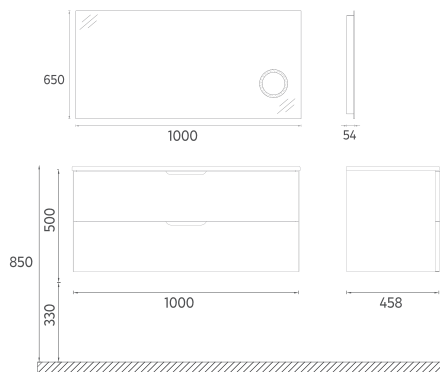

LIV

LIV Washbasin Unit, 100 cm

Features

1000 x 500 x 458 mm

- MDF Lam Body
- MDF Lam Double Drawer
- Soft Close Drawer
- Soft Touch Surface

Washbasin included

1. 24LVS211101I Washbasin Cabinet, Lava
   - 24LVS211100I Washbasin Cabinet, Light Beige
   - 29OR4000100I 100 cm Magnifying Mirror with LED
2. **Washbasin Cabinet + Mirror / SET**

! Compatible Washbasins:
10SL50101

MEZZO COLLECTION

FURNITURE