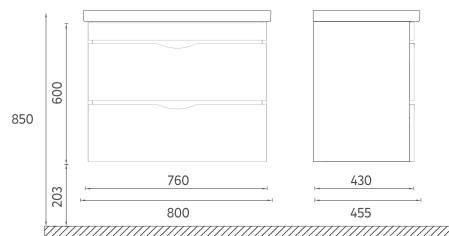

NEO Washbasin Unit, 80 cm

Features

760 x 600 x 430 mm

- Glossy Lacquer Body
- Soft Close Drawer
- Metal Sided Full-Extension Drawer

Washbasin included

- 21NGS329080E Washbasin Cabinet, Grey
- 21NGS311080E Washbasin Cabinet, White

! Compatible Washbasins:
10PS50080