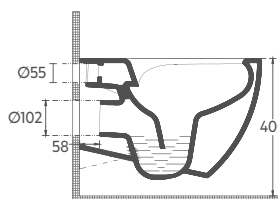

INFINITY Wall Hung WC, Terrazzo Technical Drawing