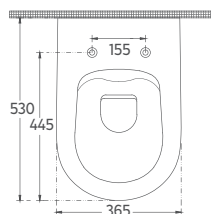

INFINITY Wall Hung WC, Technical Drawing