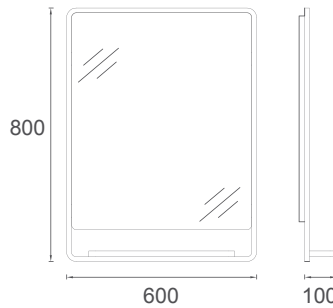

- Features**
- 600 x 100 x 800 mm
 - Lacquer Body Shelf
 - 4000 Kelvin Daylight LED

29MD4013080I	Profile Mirror with Etagere
--------------	-----------------------------

PRESTIGIO COLLECTION **PRO**

Modernism of the City