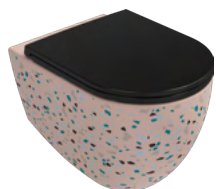

INFINITY CleaRim Plus Wall Hung WC, Terrazzo Ivory

Features

- The Inner Surface Is Also Colored
- WC Seat (Soft-Close / Quick Release)

10NF02001-2K-TRZ
40KF05211-S

CleaRim Plus Wall Hung WC
F50 WC Seat Black
Wall Hung WC + WC Seat