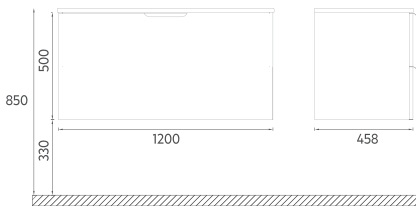

LIV Double Washbasin Unit, 120 cm

1. **Features**
   1200 x 400 x 458 mm
   · MDF Lam Body
   · MDF Lam Single Drawer
   · Soft Close Drawer
   · Soft Touch Surface

Washbasin included

24LVS2221211	Washbasin Cabinet, Lava
24LVS2221201	Washbasin Cabinet, Light Beige
22OR26001201	120 cm Mirror Cabinet, with 3 Doors, LED
Washbasin Cabinet + Cabinet Mirror / SET	

! Compatible Washbasins:
10SL50121