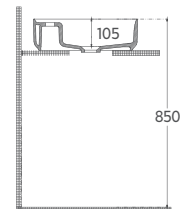

- Features**
- **600 x 400 mm**
 - With Tap Hole
 - Without Overflow Hole
 - Sharp&Slim

INFINITY Washbasin 60 cm, Technical Drawing

COLORISVEA

SANITARY WARE COUNTERTOP WASHBASINS

10NF65055-2L

INFINITY Countertop Washbasin 55 cm, Matte White