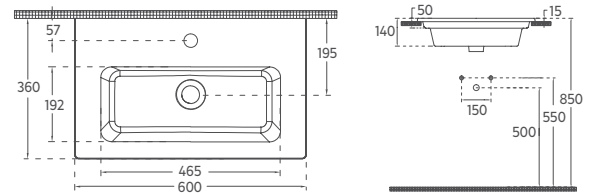

SISTEMA^T Compacto Washbasin, 60 x 36 cm

10SL50060

Compacto Washbasin

Features

600 x 360 mm

- With Tap Hole
- With Overflow Hole
- Mounting Kit Not Included
- Suitable for Furniture & Wall Use