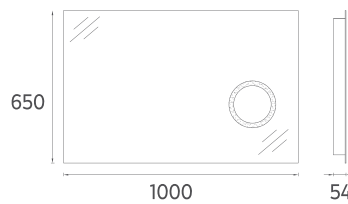

Magnifying Mirror with LED, 100 cm

---

1. **Features**
   1000 x 54 x 650 mm
2. 4000 Kelvin Daylight
   - Touch On/Off
   - LED Mirror Frame
   - Magnifying Mirror with LED Frame

29OR4000100I **100 cm Magnifying Mirror with LED**