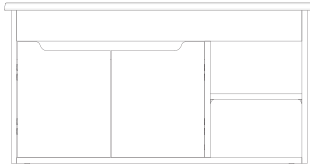

NUVO

WASHBASIN
CABINETS WITH
ETAGERE

100
970 x 445 x 500 mm