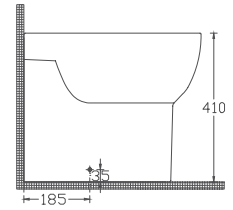

ABSOLUTE RimLess Single BTW WC

10AB10002 RimLess Single BTW WC
4OR802001 R80 Soft Close Slim
Wall Hung WC + R80 WC Seat

Features

- RimLess
- Mounting Kit Included
- Concealed Cistern Should Be Adjusted To 4L
- WC Seat (Soft-Close, Quick Release, Slim) Must Be Ordered Separately