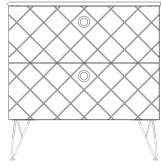

ROSA

WASHBASIN CABINETS WITH ETAGERE

120

1200 x 500 x 400 mm