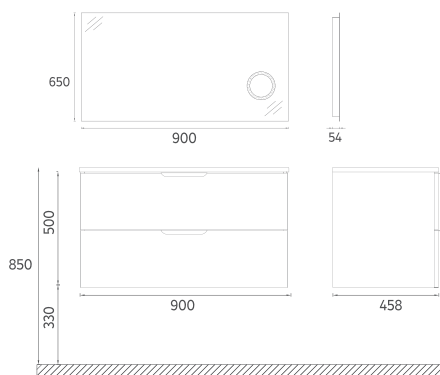

LIV Washbasin Unit, 90 cm

Features

900 x 500 x 458 mm

- MDF Lam Body
- MDF Lam Double Drawer
- Soft Close Drawer
- Soft Touch Surface

Washbasin included

1. 24LVS211091I Washbasin Cabinet, Lava
   - 24LVS211090I Washbasin Cabinet, Light Beige
   - 29OR4000090I 90 cm Magnifying Mirror with LED
2. **Washbasin Cabinet + Mirror / SET**

! Compatible Washbasins:
10SL50091