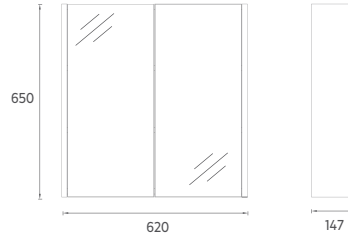

TRIO Dolaplı Mirror, 65 cm

1. **Features**
   620 x 147 x 650 mm
   · Body MDF Lam
   · Soft Close Door

24TR2599065I	65 cm Mirror Cabinet, Detroit
24TR2598065I	65 cm Mirror Cabinet, Retro Silver
24TR2576065I	65 cm Mirror Cabinet, Retro Bronze
24TR2565065I	65 cm Mirror Cabinet, Latin Marble