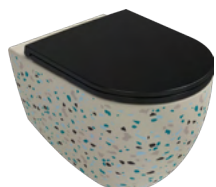

INFINITY CleaRim Plus Wall Hung WC, Terrazzo Matte White

Features

- The Inner Surface Is Also Colored
- WC Seat (Soft-Close / Quick Release)

10NF02001-2L-TRZ
40KF05211-S

CleaRim Plus Wall Hung WC
F50 WC Seat Black
Wall Hung WC + WC Seat