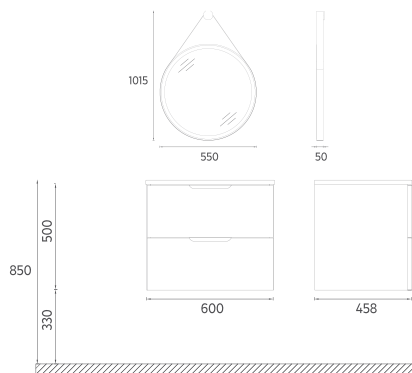

Compatible Washbasins:
10SL50061

MEZZO COLLECTION

FURNITURE

LIV Washbasin Unit, 60 cm

Features

600 x 500 x 458 mm

- MDF Lam Body
- MDF Lam Double Drawer
- Soft Close Drawer
- Soft Touch Surface

Washbasin included