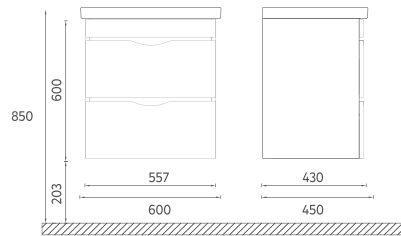

NEO Washbasin Unit, 60 cm

Features

557 x 600 x 430 mm

- Glossy Lacquer Body
- Soft Close Drawer
- Metal Sided Full-Extension Drawer

Washbasin included

21NGS329060E Washbasin Cabinet, Grey
21NGS311060E Washbasin Cabinet, White

! Compatible Washbasins:
10PS50060