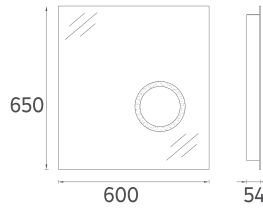

Magnifying Mirror with LED, 60 cm

1. **Features**
   600 x 54 x 650 mm
2. 4000 Kelvin Daylight
   - Touch On/Off
   - LED Mirror Frame
   - Magnifying Mirror with LED Frame

29OR4000060I **60 cm Magnifying Mirror with LED**