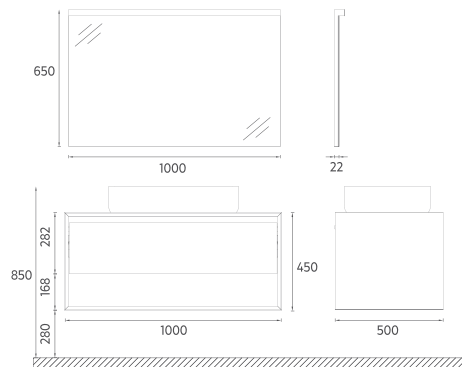

29LC40001001 LED Mirror

Washbasin Cabinet + Mirror

Compatible Washbasins:
10NF65060

PRESTIGIO COLLECTION

FURNITURE

LUCA Washbasin Unit with Shelf, 100 cm

Features

- 1000 x 500 x 450 mm**
- Matte Lacquer Body
- Drawer MDF Lam
- Soft Close Drawer
- Drawer Full-Extension