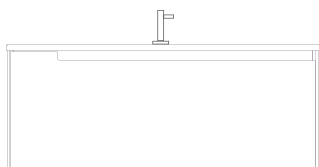

100
1000 x 458 x 400 mm