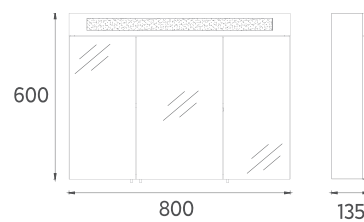

M9 Mirror Cabinet, Upper Cabinet with 3 Doors, 80 cm

Features

800 x 135 x 600 mm

- Sandblasted
- Socket Box
- LED illuminated
- 4000 Kelvin Daylight
- Touch On/Off

22OR26000801 **80 cm Mirror Cabinet, with LED, 3 Doors**