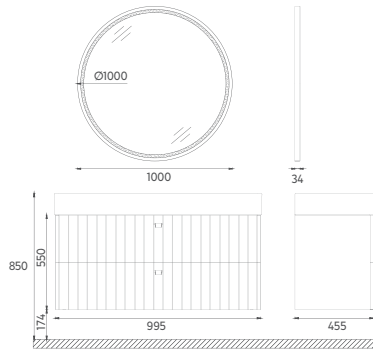

VEA Washbasin Unit, 100 cm

Features

995 X 455 x 550 mm

- Drawer Anti-Slip Matt
- Soft-Close Drawer
- Fine Metal LED Runner
- Drawer Divider
- Concealed Siphon
- Matte Lacquer

Washbasin included

21MNS0111001	Washbasin Cabinet, Stone Grey
21MNS0111011	Washbasin Cabinet, Dark Beige
21MNS0111021	Washbasin Cabinet, Rosa
21MN10121001	100 cm Mirror with LED, Stone Grey
21MN10111301	30 cm Wall Shelf, Stone Grey
21MN10112301	30 cm Towel Shelf, Stone Grey

Washbasin Unit + Washbasin + Mirror + Shelves

Compatible Washbasins:
10VA50101