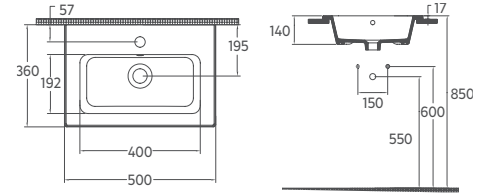

SISTEMA^T Compacto Washbasin, 50 x 36 cm

10SL50050

Compacto Washbasin

Features

500 x 360 mm

- With Tap Hole
- With Overflow Hole
- Mounting Kit Not Included
- Suitable for Furniture & Wall Use