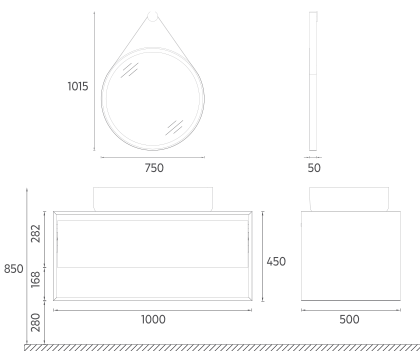

21SQ4004075I 75 cm Black LED Mirror

Washbasin Cabinet + Mirror

! Compatible Washbasins:
10NF65060

PRESTIGIO COLLECTION

FURNITURE

LUCA Washbasin Unit with Shelf, 100 cm

Features

- 1000 x 500 x 450 mm**
- Matte Lacquer Body
- Drawer MDF Lam
- Soft Close Drawer
- Drawer Full-Extension