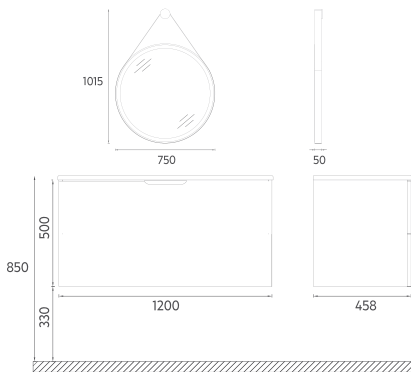

LIV Washbasin Unit, 120 cm

1. **Features**
   1200 x 400 x 458 mm
   · MDF Lam Body
   · MDF Lam Single Drawer
   · Soft Close Drawer
   · Soft Touch Surface

Washbasin included

1. 24LVS221121I Washbasin Cabinet, Lava
   - 24LVS221120I Washbasin Cabinet, Light Beige
   - 21SQ4004075I ø75 cm Mirror, with LED
2. **Washbasin Cabinet + Mirror / SET**

! Compatible Washbasins:
10SL51121