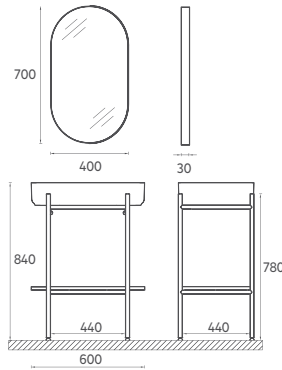

PUNO ART. Metal Profile Washbasin Unit, 60 cm

1. **Features**
   600 x 440 x 840 mm
   · Metal Profile
   · Matte Brass Coating

Washbasin included

1. 29PNS007062I Washbasin Cabinet, With Bordo Washbasin
   - 29PN4007040I Mirror
   - 21PN9004030I 30 cm Wall Shelf, Black
2. **Washbasin Unit + Washbasin + Mirror**

! Compatible Washbasins:
10NF65060-2R