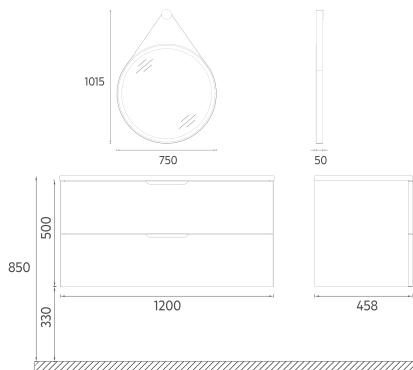

LIV

LIV Washbasin Unit, 120 cm

1. **Features**
   1200 x 500 x 458 mm
   · MDF Lam Body
   · MDF Lam Double Drawer
   · Soft Close Drawer
   · Soft Touch Surface

Washbasin included

- 24LVS211121I Washbasin Cabinet, Lava
- 24LVS211120I Washbasin Cabinet, Light Beige
- 21SQ4004075I ø75 cm Mirror, with LED

Washbasin Cabinet + Mirror / SET

! Compatible Washbasins:
10SL51121

MEZZO COLLECTION

FURNITURE