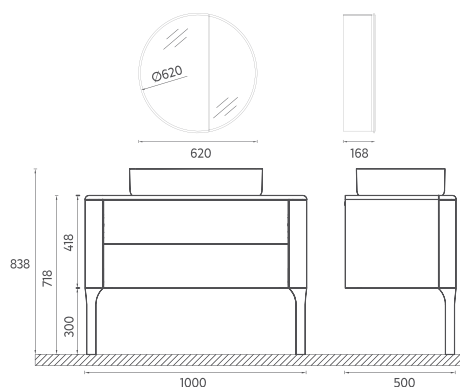

SOGNO Washbasin Unit, 100 cm

Features

1000 x 500 x 718 mm

- Push / Open
- Drawer Anti-Slip Matt
- Drawer Soft-Close
- Drawer Divider
- Matte Lacquer Body

Washbasin included

- 21SGS7531001 Washbasin Cabinet, Amber
- 21SG25530621 Mirror Cabinet, Amber
- 21SG90530301 Shelf, Amber

Washbasin Cabinet + Mirror + Shelf / SET

Compatible Washbasins:
10NF65060