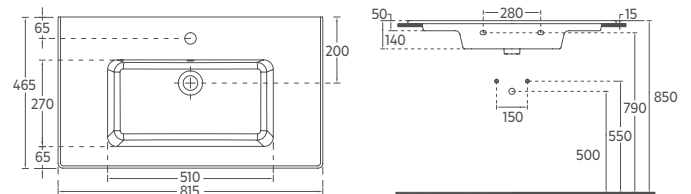

SISTEMA^T Flat Washbasin, 81 cm

10SL51081

Flat Washbasin

Features

815 x 465 mm

- With Tap Hole
- With Overflow Hole
- Mounting Kit Not Included
- Suitable for Furniture & Wall Use