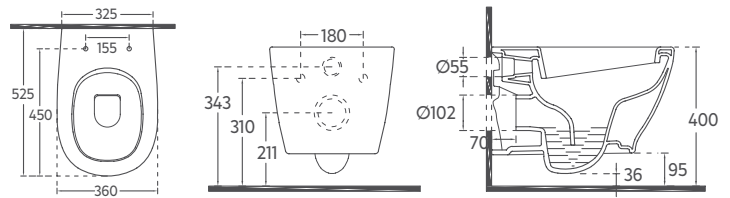

SOLUZIONE II Wall Hung WC

10MY02001	Wall Hung WC
40H402001	H40 WC Seat Slim
Wall Hung WC + H40 WC Seat	

Features

- WC Seat (Soft-Close, Quick Release, Slim) Must Be Ordered Separately