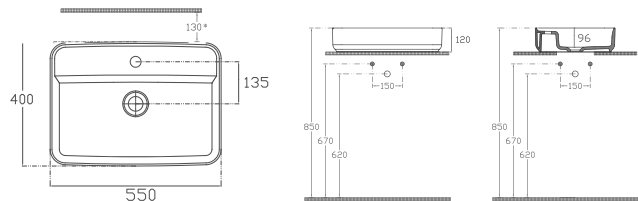

INFINITY Countertop Washbasin, 55 cm

10NF66055

Countertop Washbasin

Features

550 x 400 mm

- With Tap Hole
- Without Overflow Hole
- Suitable With Furniture
- Sharp&Slim