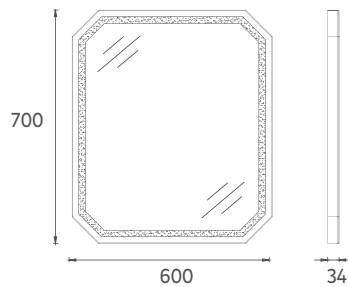

AGATHA

AGATHA Mirror, 60 cm

1. **Features**
   600 x 34 x 700 mm
2. Matte Lacquer
   - 4000 Kelvin Daylight LED

21AH1122170I	LED Mirror, Butter Yellow
21AH1122171I	LED Mirror, Cement Grey
21AH1122172I	LED Mirror, Black