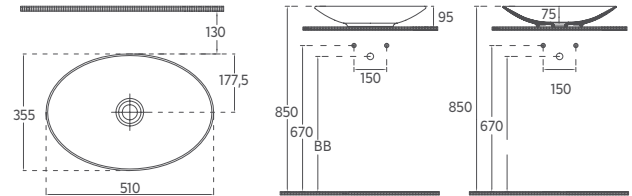

SISTEMA^Y Countertop Washbasin, 60 cm

10SY51060

Countertop Washbasin

Features**600 x 420 mm**

- With Tap Hole
- Without Overflow Hole
- Suitable for Furniture Use
- Sharp&Slim

SISTEMA^Y Countertop Washbasin, 51 cm