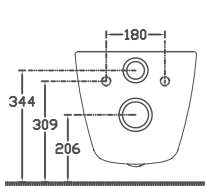

INFINITY ClearRim Plus SensoClean Wall Hung WC

10NFS10261 ClearRim Plus Wall Hung WC, Cold Water Inlet
40KF02001 F50 WC Seat
Wall Hung WC + F50 WC Seat

Features

- SmartFix Plus
- Mounting Kit Included
- Concealed Cistern Should Be Adjusted To 4L
- Integrated Bidet Valve With Sensor
- WC Seat (Soft-Close, Quick Release) Must Be Ordered Separately