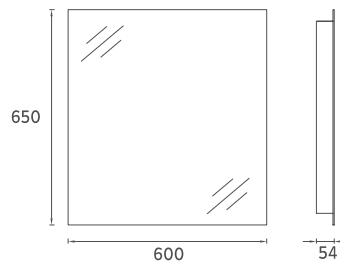

M3 Mirror, 60cm

Features

- **1000 x 54 x 650 mm**
- 4000 Kelvin Daylight
- Touch On/Off
- LED Mirror Frame

25OR4011065I **60 cm Mirror**