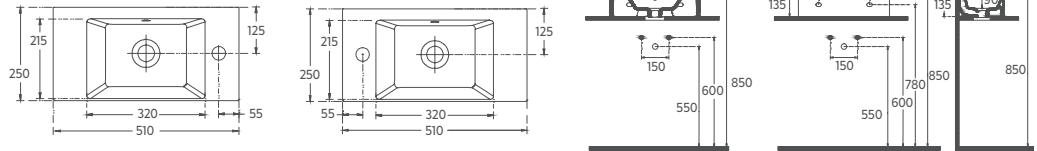

SISTEMA^z Compacto Washbasin, 51 x 25 cm

10SF50050

Compacto Washbasin

Features

510 x 250 mm

- With Tap Hole
- With Overflow Hole
- Sharp&Slim
- Suitable for Furniture & Wall Use