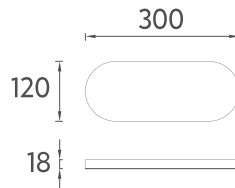

PUNO

PUNO Shelf, 30 cm

Features
300 x 120 x 18 mm
· Lacquer Shelf

21PN9004030I 30 cm Wall Shelf, Black
21PN9001030I 30 cm Wall Shelf, Beyaz

DISEGNO COLLECTION

FURNITURE