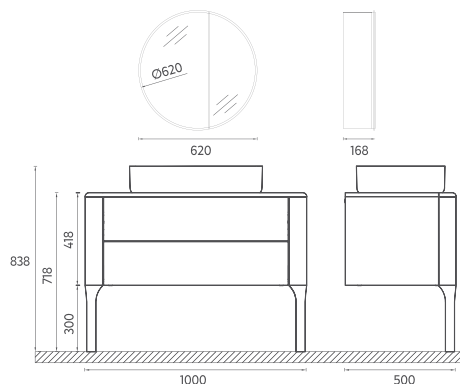

SOGNO

SOGNO Washbasin Unit, 100 cm

Features

1000 x 500 x 718 mm

- Push / Open
- Drawer Anti-Slip Matt
- Drawer Soft-Close
- Drawer Divider
- Matte Lacquer Body

Washbasin included

- 21SGS7721001 Washbasin Cabinet, Night Blue
- 21SG25770621 Mirror Cabinet, Night Blue
- 21SG90770301 Shelf, Night Blue

Washbasin Cabinet + Mirror + Shelf / SET

Compatible Washbasins:
10NF65060

DISEGNO COLLECTION

FURNITURE