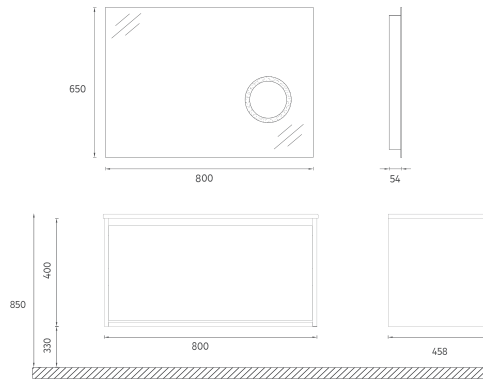

PRO Washbasin Unit, 80 cm

Features

- **800 x 400 x 458 mm**
- Glossy Lacquer Body
- Lacquer Single Drawer
- Magnifying Mirror with LED
- Soft Close Drawer
- Metal Sided Full-Extension Drawer

Washbasin included

21MGS001081I	Washbasin Cabinet, White
21MGS070081I	Washbasin Cabinet, Light Grey
21MGS308080I	Washbasin Cabinet, Sand Beige
21MGS019081I	Washbasin Cabinet, Anthracite
21MG9001080I	80 cm Shelf, White
21MG9070080I	80 cm Shelf, Light Grey
21MG9008080I	80 cm Shelf, Sand Beige
21MG9019080I	80 cm Shelf, Anthracite
21MG9008080I	80 cm Magnifying Mirror with LED
Washbasin Cabinet + Shelf + Mirror / WHITE SET	
Washbasin Cabinet + Shelf + Mirror / COLOR SET	

! Compatible Washbasins:
10SL51081