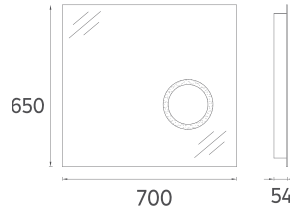

Magnifying Mirror with LED, 70 cm

1. **Features**
   700 x 54 x 650 mm
2. 4000 Kelvin Daylight
   - Touch On/Off
   - LED Mirror Frame
   - Magnifying Mirror with LED Frame

29OR4000070I **70 cm Magnifying Mirror with LED**