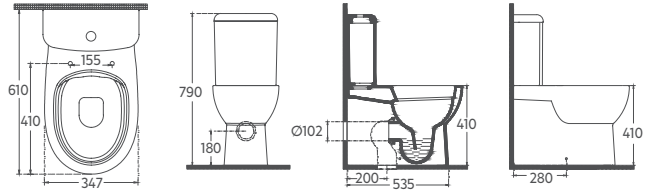

ABSOLUTE

ABSOLUTE RimLess Back To Wall WC

10AB04003 RimLess Back To Wall WC
10ABST002 Cistern
40R802001 R80 WC Seat
Back To Wall WC + Cistern + R80 WC Seat

1. **Features**
2. 61 cm Compacto
   - S-Trap Outlet Bend is Included
   - WC Seat (Soft-Close)
     Must Be Ordered Separately
   - WC Mounting Kit Included
   - Flushing Mechanism included