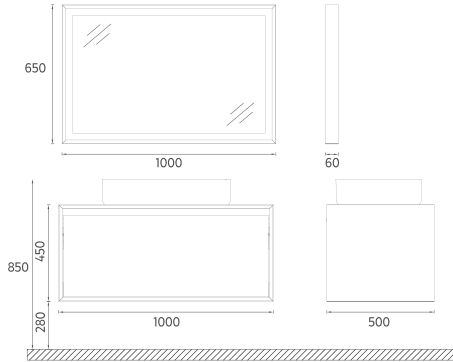

LUCA Washbasin Unit, 100 cm

Features

1000 x 500 x 450 mm

- Matte Lacquer Body
- Drawer MDF Lam
- Soft Close Drawer
- Drawer Full-Extension

Washbasin included

- 21LCS3061011 Washbasin Cabinet, White Oak
- 29LC40151001 75 cm White LED Mirror
- **Washbasin Cabinet + Mirror**

! Compatible Washbasins:
10NF65060