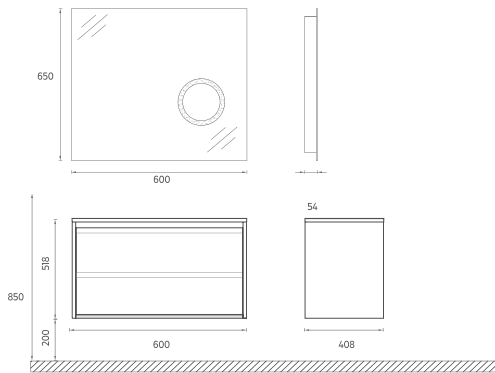

PRO Washbasin Unit, 60 cm

Features

600 x 500 x 458 mm

- Glossy Lacquer Body
- Lacquer Double Drawer
- Magnifying Mirror with LED
- Soft Close Drawer
- Metal Sided Full-Extension Drawer

Washbasin included

Compatible Washbasins:
10SL50061

21MGS001060I	Washbasin Cabinet, White
21MGS070060I	Washbasin Cabinet, Light Grey
21MGS708060I	Washbasin Cabinet, Sand Beige
21MGS019060I	Washbasin Cabinet, Anthracite
21MG9001060I	60 cm Shelf, White
21MG9070060I	60 cm Shelf, Light Grey
21MG9008060I	60 cm Shelf, Sand Beige
21MG9019060I	60 cm Shelf, Anthracite
29OR4000060I	60 cm Magnifying Mirror with LED
	Washbasin Cabinet + Shelf + Mirror / WHITE SET
	Washbasin Cabinet + Shelf + Mirror / RENKLİ SET