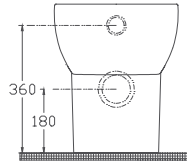

ABSOLUTE RimLess Single BTW WC

10AB10002 RimLess Single BTW WC
4OR802001 R80 Soft Close Slim
Wall Hung WC + R80 WC Seat

Features

- RimLess
- Mounting Kit Included
- Concealed Cistern Should Be Adjusted To 4L
- WC Seat (Soft-Close, Quick Release, Slim) Must Be Ordered Separately