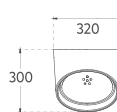

INFINITY SensoClean Urinal

10NF9200I	SensoClean Urinal

Features

- Rimless
- Battery & Mains Operated
- Easy Installation and Maintenance
- Integrated Sensor