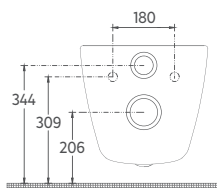

INFINITY Wall Hung WC, Technical Drawing