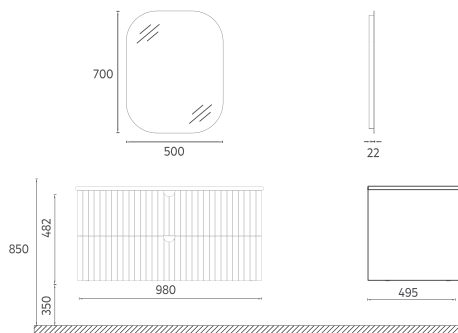

INFINITY Washbasin Unit, 100 cm

Features

980 x 495 x 500 mm

- Matte Lacquer Body
- Soft-Close Drawer
- LED Mirror
- Anti-Slip Matt
- Drawer Divider
- Metal Sided Drawer
- Brushed Gold Handle

Washbasin included

Compatible Washbasins:
10SX51101

21IFS748102I	Washbasin Unit, Ruby Red
21IFS749102I	Washbasin Unit, Ocean
21IFS750102I	Washbasin Unit, Dark Salmon
21IFS713102I	Washbasin Unit, Pastel Green
21IFS772102I	Washbasin Unit, Night Blue
21IFS712102I	Washbasin Unit, Cream
29IF400055I	Mirror, with LED

Washbasin Unit + Mirror / SET