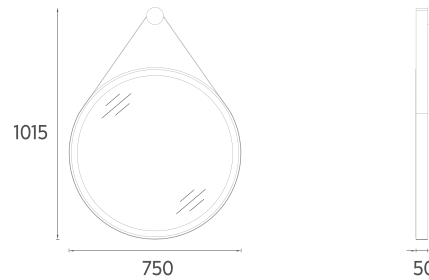

MARINO Mirror, 75 cm

Features

- 1015 x 50 x 750 mm
- 4000 Kelvin Daylight LED
- Anti-Fog
- Touch On / Off
- Leather Belt

21SQ4004075I ø 75 cm Mirror with LED, Black