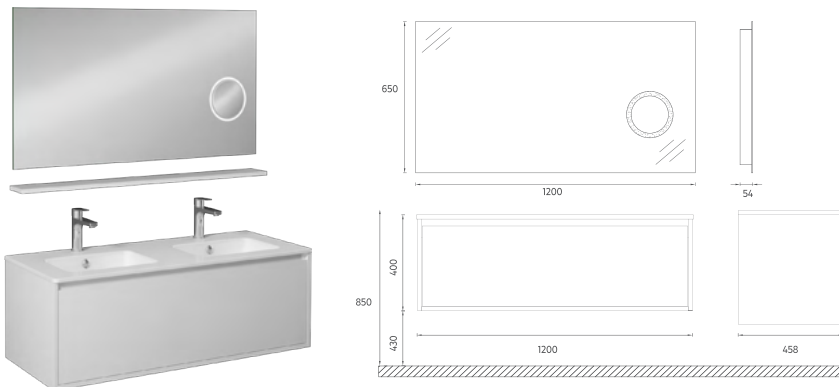

PRESTIGIO COLLECTION

FURNITURE

PRO Double Bowl Washbasin Cabinet, 120 cm

Features

- 1200 x 400 x 458 mm**
- Glossy Lacquer Body
- Lacquer Single Drawer
- Magnifying Mirror with LED
- Soft Close Drawer
- Metal Sided Full-Extension Drawer