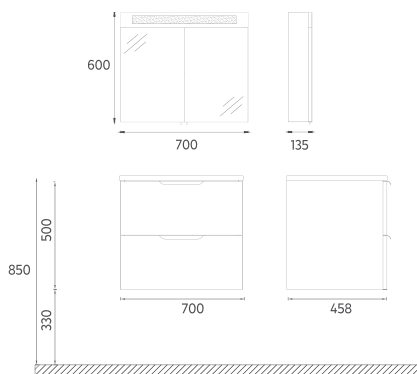

LIV

LIV Washbasin Unit, 70 cm

Features

700 x 500 x 458 mm

- MDF Lam Body
- MDF Lam Double Drawer
- Soft Close Drawer
- Soft Touch Surface

Washbasin included

1. 24LVS211071I Washbasin Cabinet, Lava
   - 24LVS211070I Washbasin Cabinet, Light Beige
   - 22OR2600070I 70 cm Mirror Cabinet, with 2 Doors, LED
2. **Washbasin Cabinet + Cabinet Mirror / SET**

Compatible Washbasins:
10SL50071

MEZZO COLLECTION

FURNITURE