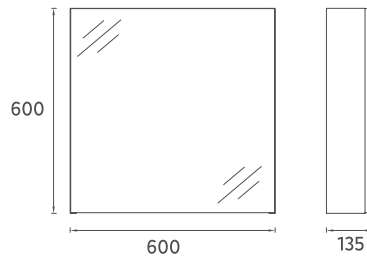

MIRRORS

M6 Mirror Cabinet, Upper Cabinet with Single Door, 60 cm

1. **Features**
   600 x 135 x 600 mm
2. Soft Close Door
   - Body with Mirror

1. 22OR2000060I **60 cm Mirror Cabinet Right, with Single Door**
   22OR2000061I **60 cm Mirror Cabinet Left, with Single Door**