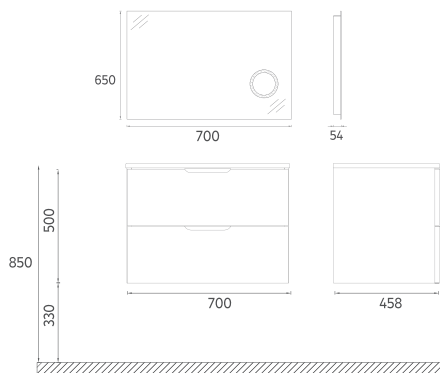

Compatible Washbasins:
10SL50071

MEZZO COLLECTION

FURNITURE

LIV Washbasin Unit, 70 cm

Features

700 x 500 x 458 mm

- MDF Lam Body
- MDF Lam Double Drawer
- Soft Close Drawer
- Soft Touch Surface

Washbasin included