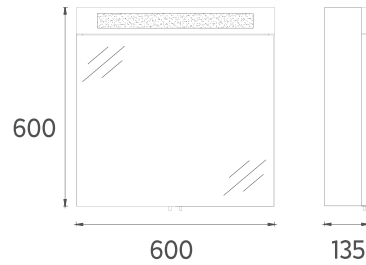

Mirror Cabinet, Upper Cabinet with 1 Door, 60 cm

Features

600 x 135 x 600 mm

- Sandblasted
- Socket Box
- LED illuminated
- 4000 Kelvin Daylight
- Touch On/Off

22OR2010060I **60 cm Mirror Cabinet Right, with Single Door**
22OR200061I **60 cm Mirror Cabinet Left, with Single Door**