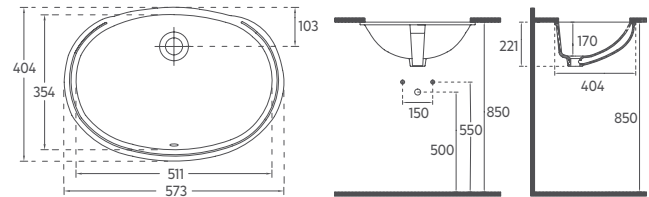

Features

500 x 340 mm

- Without Tap Hole
- With Tap Hole
- Mounting Kit Not Included
- Suitable for Furniture Use

SOLUZIONE Undercounter Washbasin, 57 cm

10AC77057

Frame Washbasin

Features

573 x 404 mm