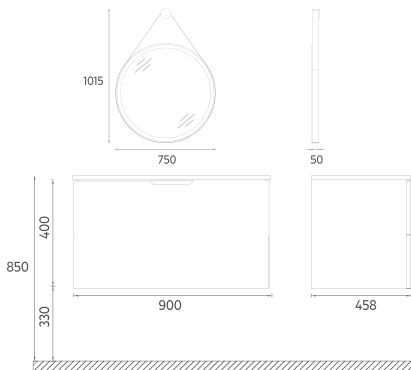

LIV Washbasin Unit, 90 cm

1. **Features**
   900 x 400 x 458 mm
   · MDF Lam Body
   · MDF Lam Single Drawer
   · Soft Close Drawer
   · Soft Touch Surface

Washbasin included

24LVS221091I	Washbasin Cabinet, Lava
24LVS221090I	Washbasin Cabinet, Light Beige
21SQ4004075I	ø75 cm Mirror, with LED
Washbasin Cabinet + Mirror / SET	

! Compatible Washbasins:
10SL50091