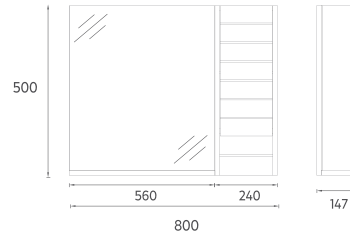

ARISTO Cabinet Mirror, 80 cm

Features

810 x 465 x 450 mm

- Body MDF Lam & Glossy
- Lacquer White Doors
- Soft Close Door

21RS2001081I	80 cm Mirror Cabinet, White
21RS2002081I	80 cm Mirror Cabinet, Detroit & White
21RS2003081I	80 cm Mirror Cabinet, Detroit & Anthracite