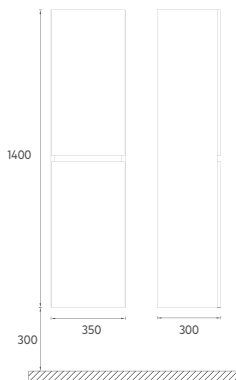

TRIO

TRIO Tall Cabinet, 35 cm

1. **Features**
   350 x 1400 x 300 mm
   · Body MDF Lam
   · Soft Close Door

24TR3088035I	Tall Cabinet, Detroit Right
24TR3098035I	Tall Cabinet, Retro Silver Right
24TR3076035I	Tall Cabinet, Retro Bronze Right
24TR3065035I	Tall Cabinet, Latin Marble Right
24TR3088035I	Tall Cabinet, Detroit Left
24TR3098036I	Tall Cabinet, Retro Silver Left
24TR3076036I	Tall Cabinet, Retro Bronze Left
24TR3065036I	Tall Cabinet, Latin Marble Left

PRIMARIO COLLECTION

FURNITURE