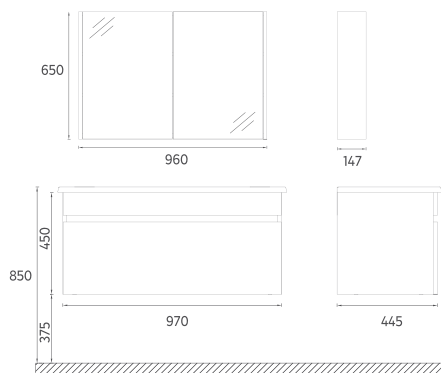

TRIO+ Washbasin Unit, 100 cm

1. **Features**
   970 x 445 x 450 mm
   · Body MDF Lam
   · Soft Close Drawer

Washbasin included

- 24TPS3980100I Washbasin Cabinet, Retro Silver
- 24TR2598100I 100 cm Mirror Cabinet, Retro Silver
- **Washbasin Cabinet + Cabinet Mirror / SET**

! Compatible Washbasins:
10LE50101