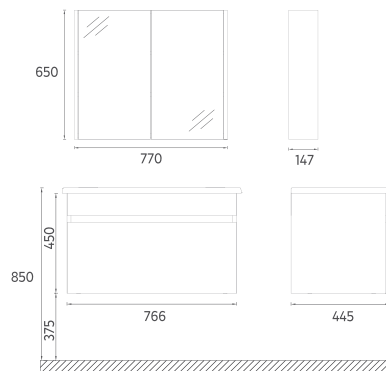

TRIO+ Washbasin Unit, 80 cm

Features

- **766 x 445 x 450 mm**
- Body MDF Lam
- Soft Close Drawer

Washbasin included

24TPS4980801	Washbasin Cabinet, Detroit
24TR25990801	80 cm Mirror Cabinet, Detroit
Washbasin Cabinet + Cabinet Mirror / SET	

! Compatible Washbasins:
10LE50081