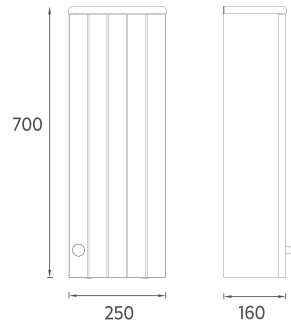

RINATO

RINATO Upper Cabinet, 25 cm

Features

250 x 160 x 700 mm

- Lacquer Body
- Soft Close Door
- Smoked Glass Shelf
- Compression Glass Shelf Support
- Hidden Adjustable Metal Hanger

21RN6113025I	25 cm Upper Cabinet, Pastel Green Right
21RN6213025I	25 cm Upper Cabinet, Pastel Green Left
21RN6112025I	25 cm Upper Cabinet, Krem Right
21RN6212025I	25 cm Upper Cabinet, Krem Left
21RN6114025I	25 cm Upper Cabinet, Stone GreyRight
21RN6214026I	25 cm Upper Cabinet, Stone Grey Left

DISEGNO COLLECTION

FURNITURE