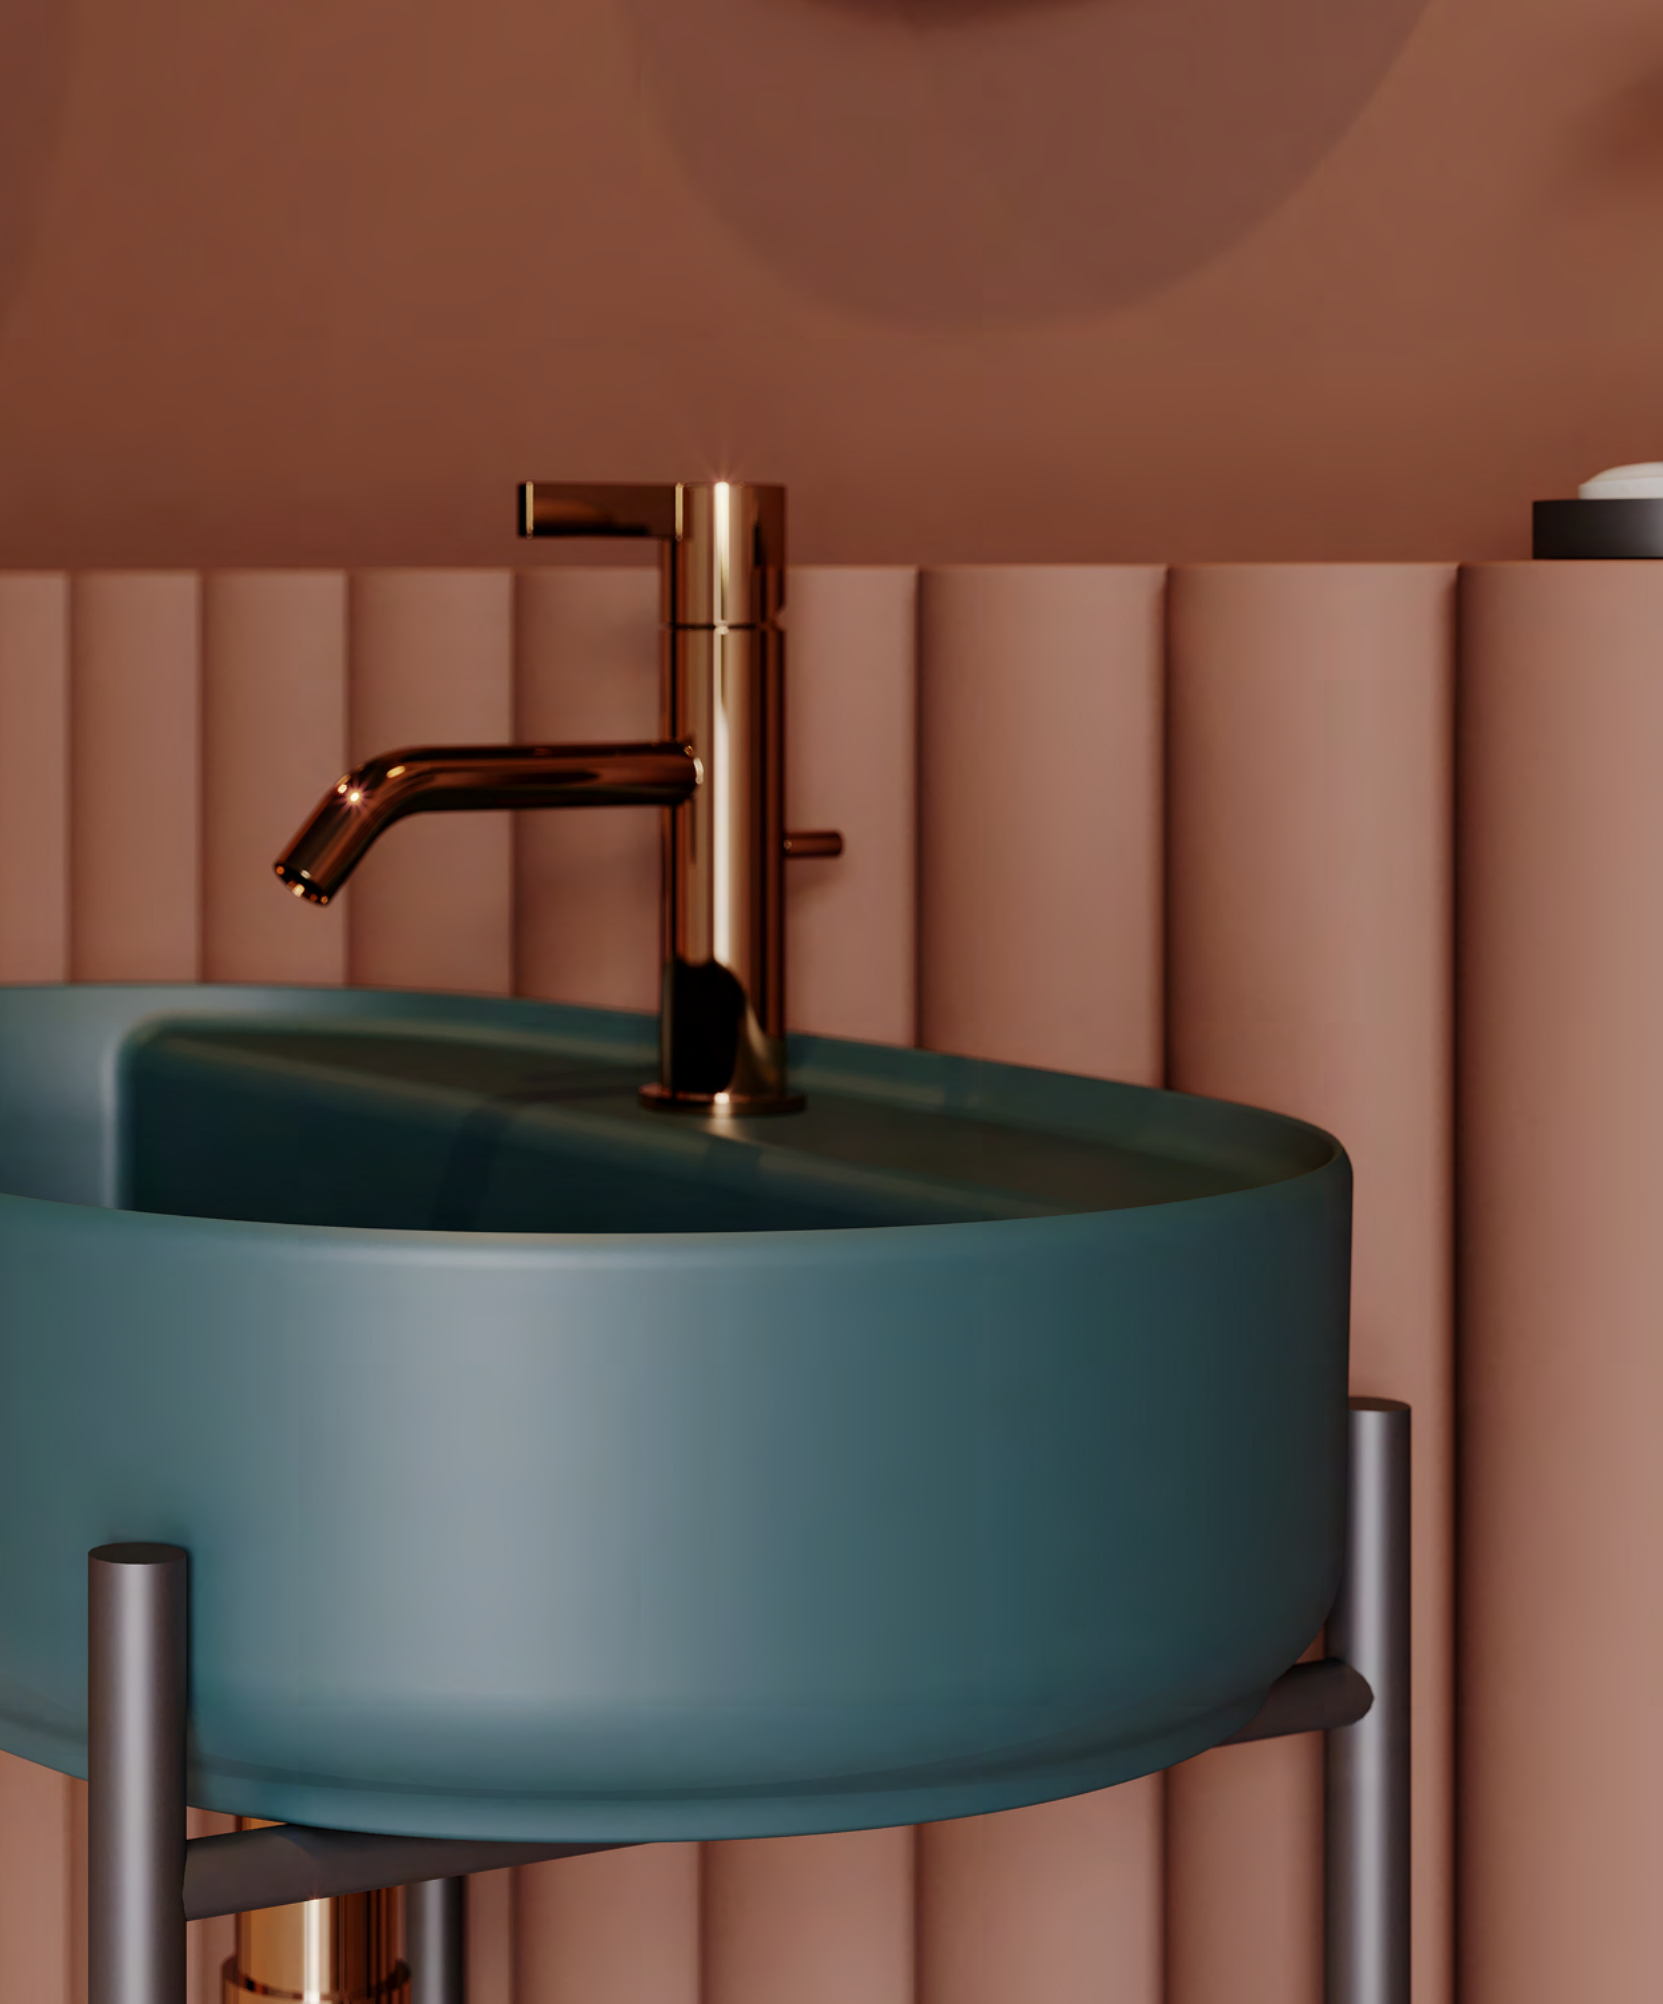

INFINITY Wall Hung Bidet, Petrol Green

Features · SmartFix Plus

10NF41001-2Z

INFINITY Wall Hung Bidet, ISVEA Blue

Features · SmartFix Plus

**INFINITY Wall Hung Bidet,
Technical Drawing**

COLORISVEA

SANITARY WARE COUNTERTOP WASHBASINS