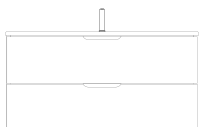

120
1200 x 500 x 458 mm