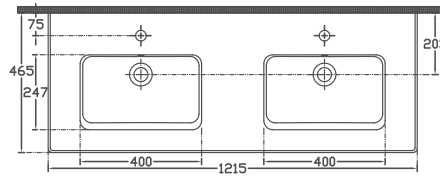

SISTEMA^T

SISTEMA^T Flat Washbasin, 121 cm

10SL50121 Flat Washbasin

Features

1215 x 465 mm

- With Tap Hole
- With Overflow Hole
- Mounting Kit Not Included
- Suitable for Furniture & Wall Use

SANITARY WARE VANITY WASHBASIN