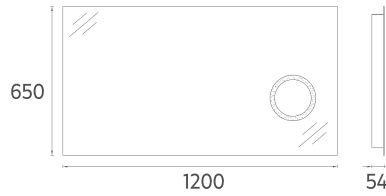

Magnifying Mirror with LED, 120 cm

---

1. **Features**
   1200 x 54 x 650 mm
2. 4000 Kelvin Daylight
   - Touch On/Off
   - LED Mirror Frame
   - Magnifying Mirror with LED Frame

29OR4000120I **120 cm Magnifying Mirror with LED**