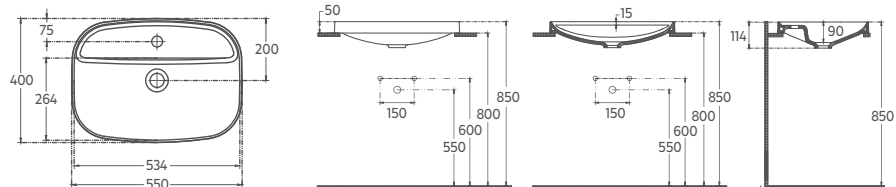

- Features** **550 x 400 mm**
- With Tap Hole
 - Without Overflow Hole
 - Sharp&Slim
 - Suitable With Furniture

INFINITY Inset Washbasin 55 cm,
Technical Drawing

COLORISVEA

10SQ37001-2L

SOTT'AQUA Monoblock Washbasin 50 cm, Matte White